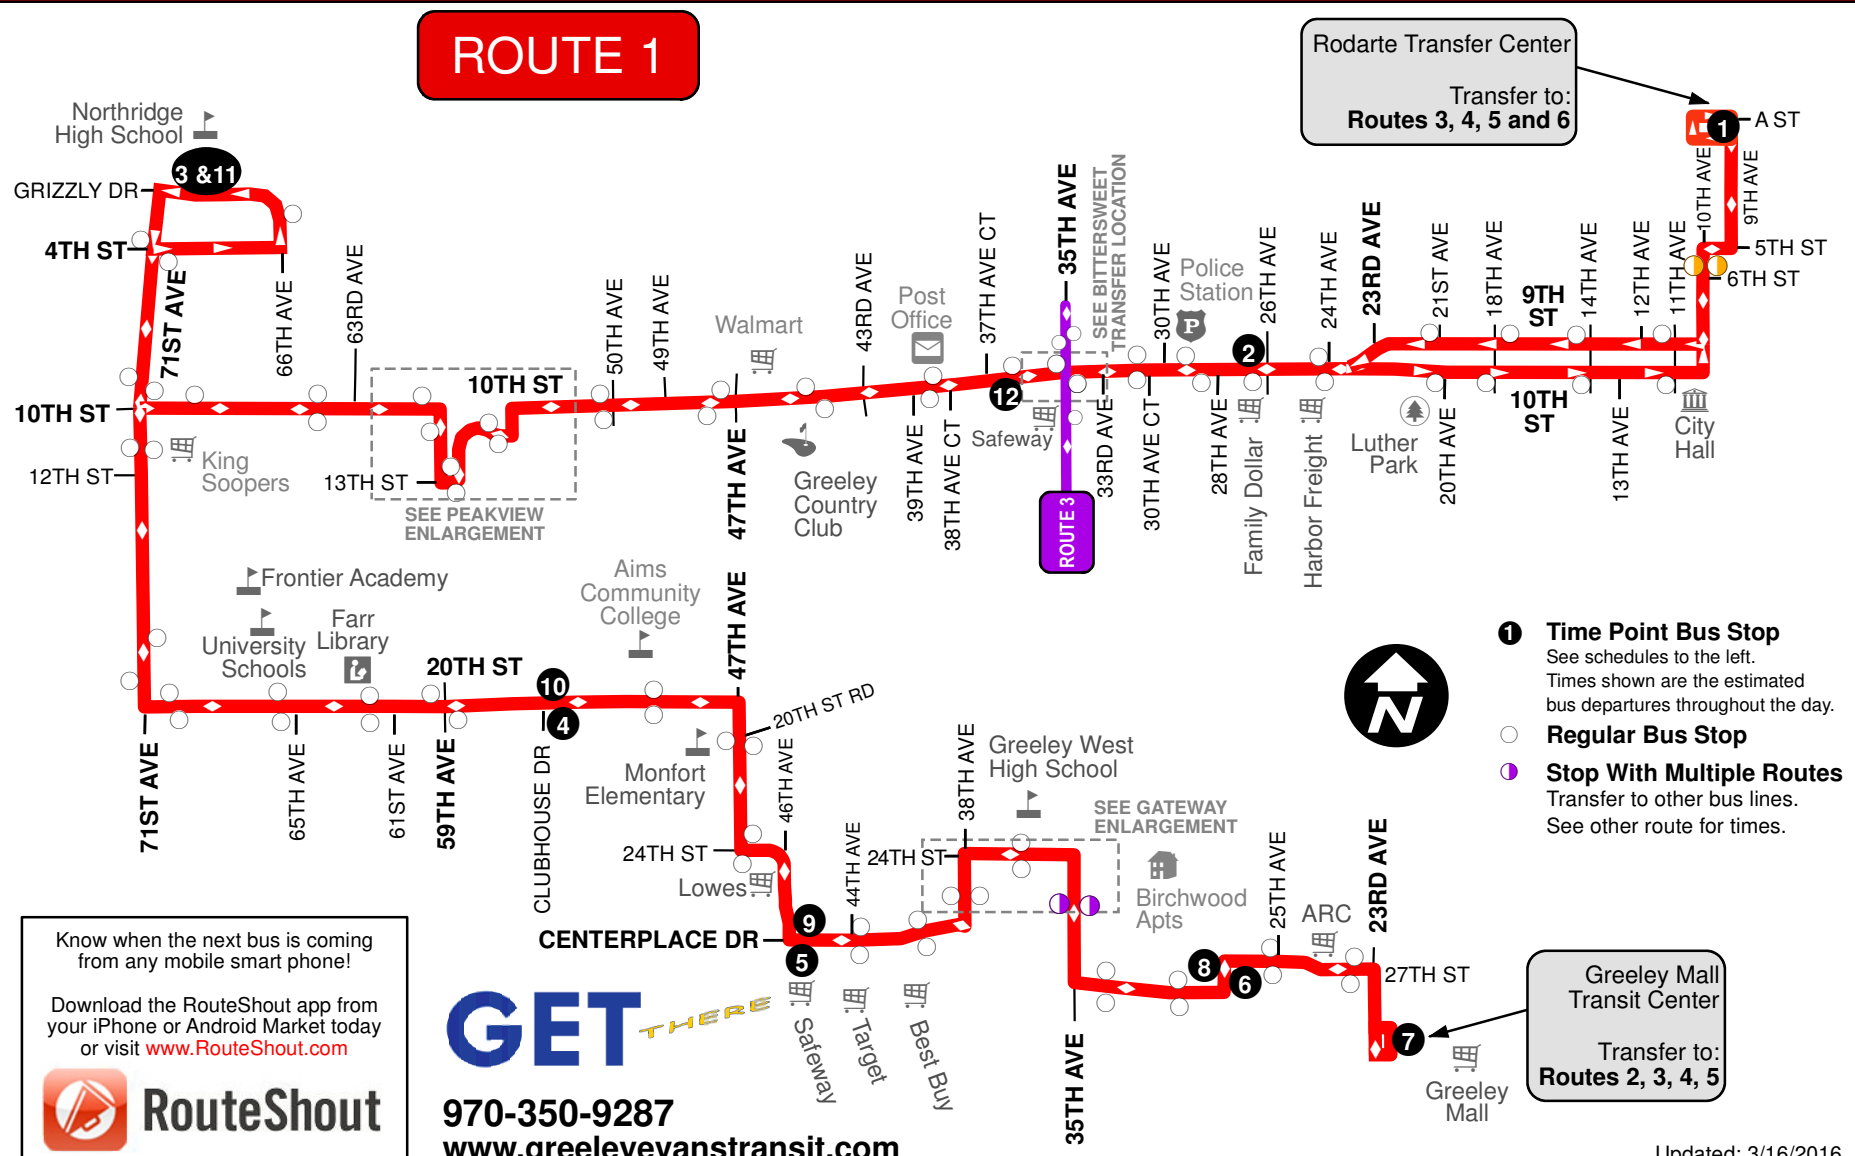

RODARTE CENTER TO GREELEY MALL TIME STOPS

Rodarte Transfer Center	10 St & 26th Ave	Grizzly & 71st Ave Northridge	20th St & Clubhouse Aims	Centerplace & 46th Ave Target	27th St & 27th St Ln Birchwood
1	2	3	4	5	6
6:05 AM	6:13 AM	6:27 AM	6:35 AM	6:38 AM	6:44 AM
6:35 AM	6:43 AM	6:57 AM	7:05 AM	7:08 AM	7:14 AM
7:05 AM	7:13 AM	7:27 AM	7:35 AM	7:38 AM	7:44 AM
7:35 AM	7:43 AM	7:57 AM	8:05 AM	8:08 AM	8:14 AM
8:05 AM	8:13 AM	8:27 AM	8:35 AM	8:38 AM	8:44 AM
8:35 AM	8:43 AM	8:57 AM	9:05 AM	9:08 AM	9:14 AM
9:05 AM	9:13 AM	9:27 AM	9:35 AM	9:38 AM	9:44 AM
9:35 AM	9:43 AM	9:57 AM	10:05 AM	10:08 AM	10:14 AM
10:05 AM	10:13 AM	10:27 AM	10:35 AM	10:38 AM	10:44 AM
10:35 AM	10:43 AM	10:57 AM	11:05 AM	11:08 AM	11:14 AM
11:05 AM	11:13 AM	11:27 AM	11:35 AM	11:38 AM	11:44 AM
11:35 AM	11:43 AM	11:57 AM	12:05 PM	12:08 PM	12:14 PM
12:05 PM	12:13 PM	12:27 PM	12:35 PM	12:38 PM	12:44 PM
12:35 PM	12:43 PM	12:57 PM	1:05 PM	1:08 PM	1:14 PM
1:05 PM	1:13 PM	1:27 PM	1:35 PM	1:38 PM	1:44 PM
1:35 PM	1:43 PM	1:57 PM	2:05 PM	2:08 PM	2:14 PM
2:05 PM	2:13 PM	2:27 PM	2:35 PM	2:38 PM	2:44 PM
2:35 PM	2:43 PM	2:57 PM	3:05 PM	3:08 PM	3:14 PM
3:05 PM	3:13 PM	3:27 PM	3:35 PM	3:38 PM	3:44 PM
3:35 PM	3:43 PM	3:57 PM	4:05 PM	4:08 PM	4:14 PM
4:05 PM	4:13 PM	4:27 PM	4:35 PM	4:38 PM	4:44 PM
4:35 PM	4:43 PM	4:57 PM	5:05 PM	5:08 PM	5:14 PM
5:05 PM	5:13 PM	5:27 PM	5:35 PM	5:38 PM	5:44 PM
5:35 PM	5:43 PM	5:57 PM	6:05 PM	6:08 PM	6:14 PM
6:05 PM	6:13 PM	6:27 PM	6:35 PM	6:38 PM	6:44 PM
6:35 PM	6:43 PM	6:57 PM	7:05 PM	7:08 PM	7:14 PM

Indicates Saturday Times

RODARTE CENTER >> NORTHRIDGE HS >> AIMS >> GREELEY WEST HS >> GREELEY MALL

ROUTE 1

Rodarte Transfer Center
Transfer to:
Routes 3, 4, 5 and 6

- 1 Time Point Bus Stop**
See schedules to the left. Times shown are the estimated bus departures throughout the day.
- Regular Bus Stop**
- Stop With Multiple Routes**
Transfer to other bus lines. See other route for times.