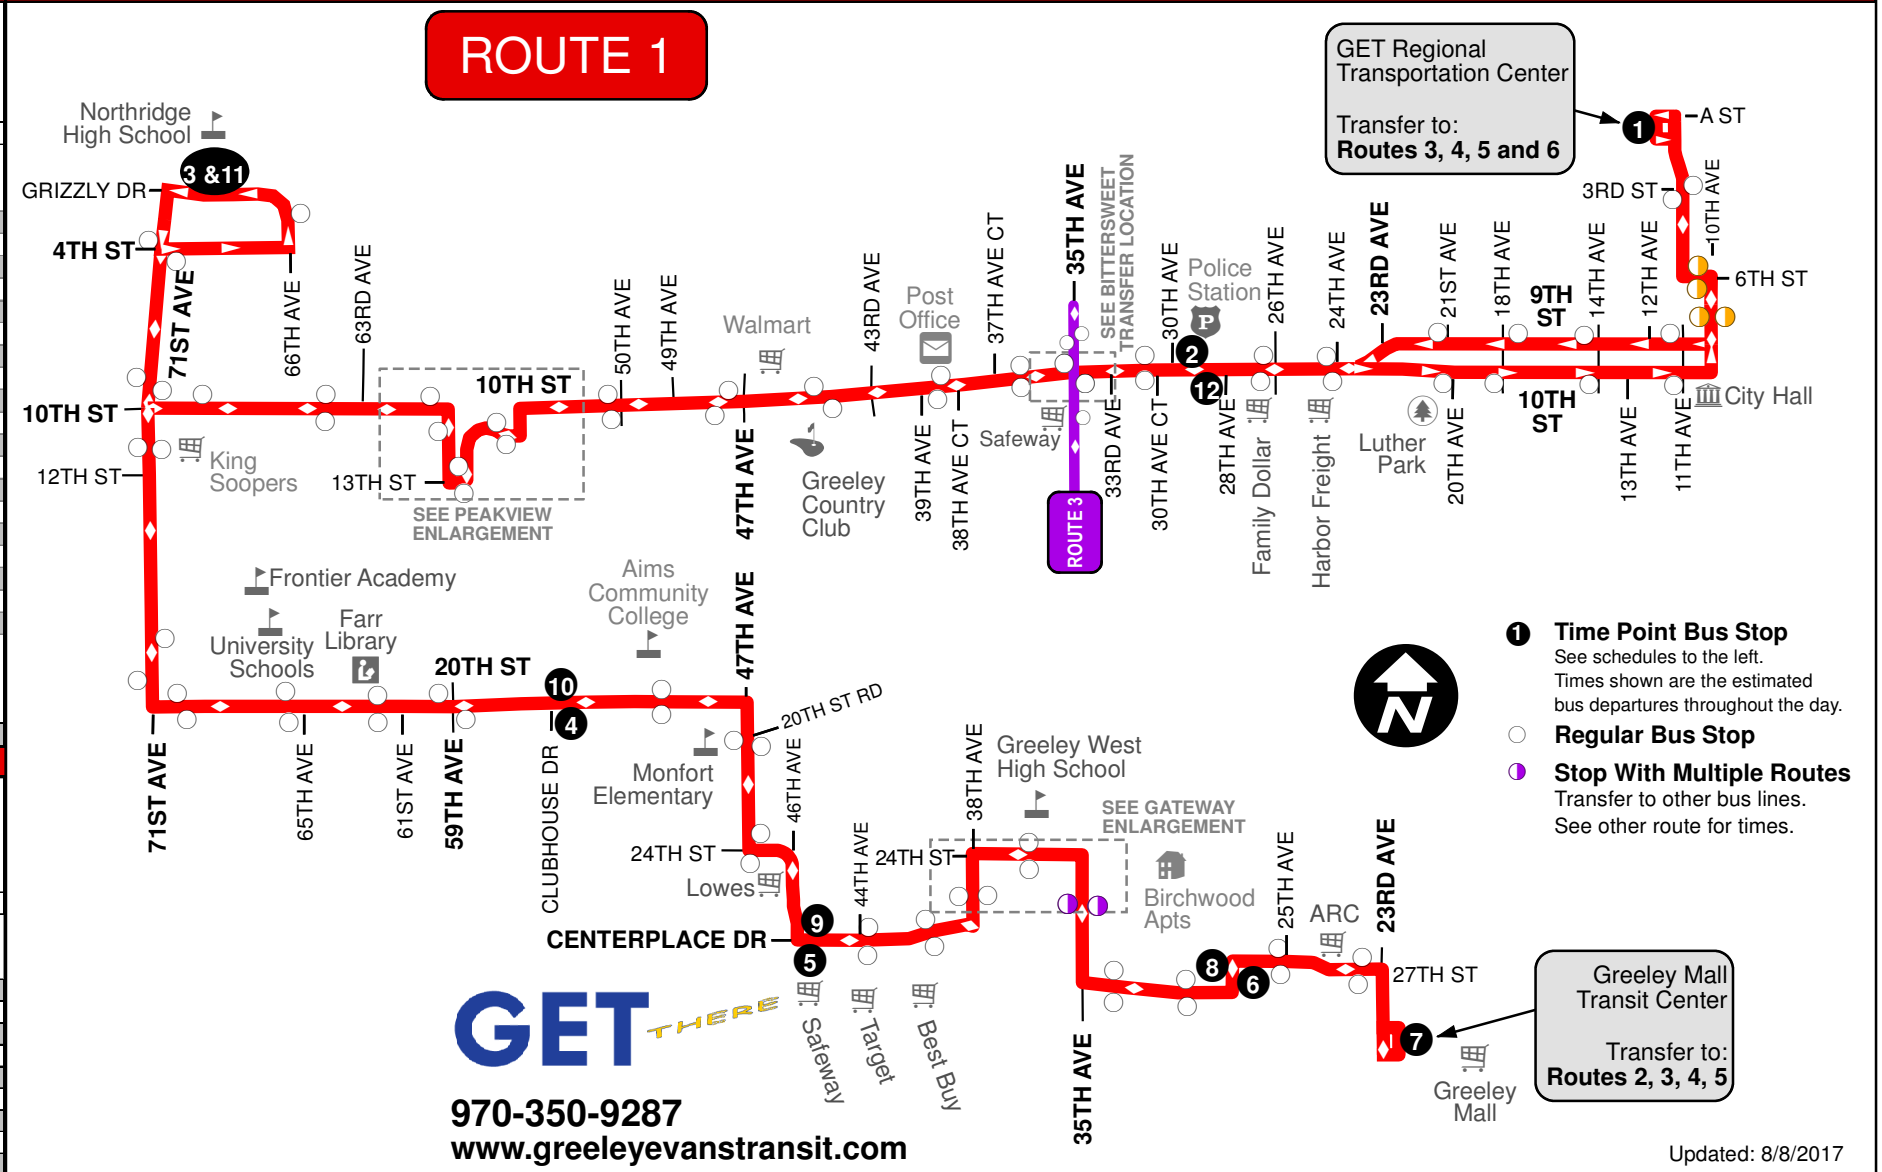

Indicates Saturday Times

GET REGIONAL TRANSPORTATION CENTER >> NORTHRIDGE HS >> AIMS >> GREELEY WEST HS >> GREELEY MALL

- **1 Time Point Bus Stop**
  See schedules to the left. Times shown are the estimated bus departures throughout the day.
- **Regular Bus Stop**
- **Stop With Multiple Routes**
  Transfer to other bus lines. See other route for times.

GET THERE

970-350-9287

www.greeleyevanstransit.com

Updated: 8/8/2017