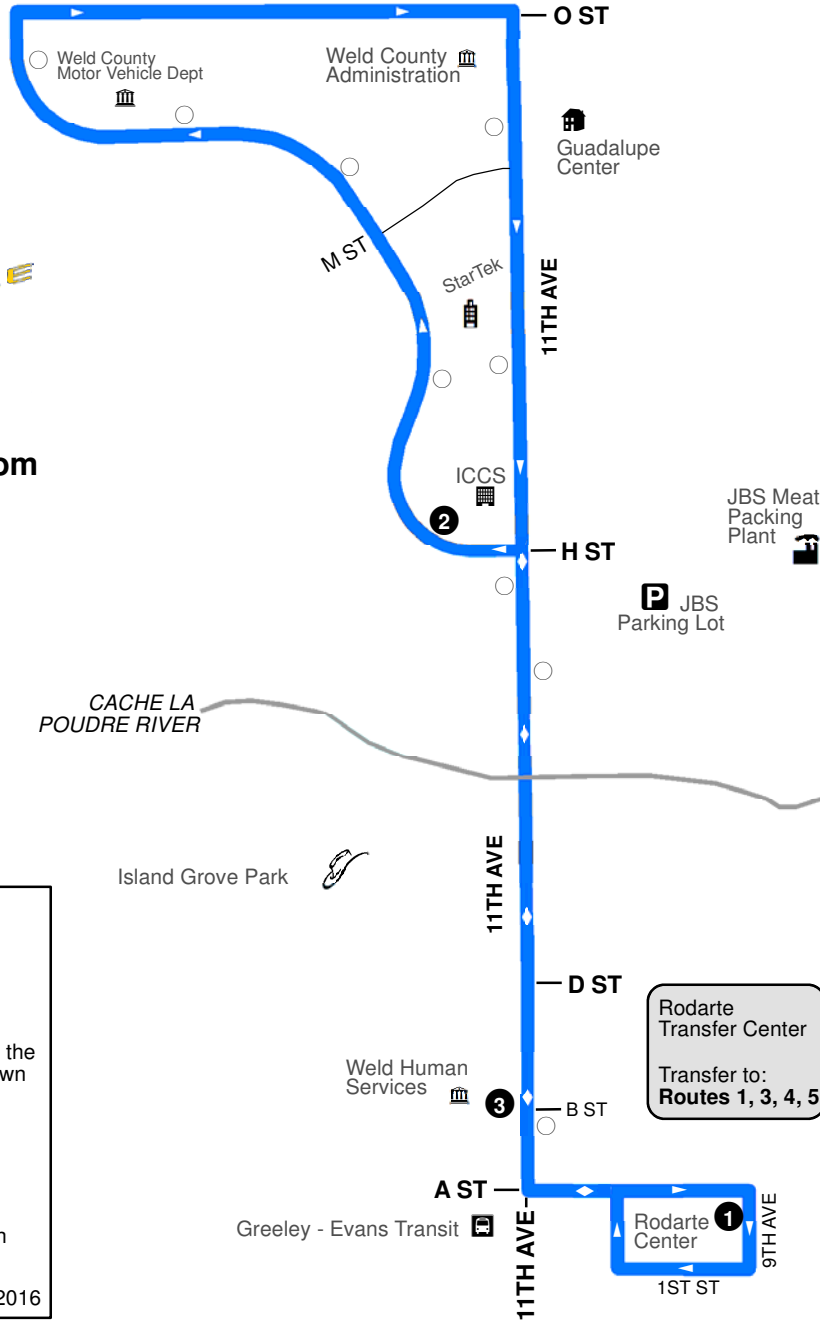

Map Legend

- Bus Route**
- Time Point Bus Stop**
These bus stops correspond with the schedules to the right. Times shown are estimated bus departures.
- Regular Bus Stop**
- Stop with Multiple Routes**
Allows for transfer to other bus lines. See other route information for stop times.

Updated: 3/16/2016

ROUTE 6 TIME STOPS

Rodarte Transfer Center	H St & 11th Ave ICCS	11th Ave & B St Weld County Human Services
1	2	3
-	5:58 AM	6:07 AM
6:15 AM	6:18 AM	6:27 AM
6:35 AM	6:38 AM	6:47 AM
6:55 AM	6:58 AM	7:07 AM
7:15 AM	7:18 AM	7:27 AM
7:35 AM	7:38 AM	7:47 AM
7:55 AM	7:58 AM	8:07 AM
8:15 AM	8:18 AM	8:27 AM
8:35 AM	8:38 AM	8:47 AM
8:55 AM	8:58 AM	9:07 AM
9:15 AM	9:18 AM	9:27 AM
9:35 AM	9:38 AM	9:47 AM
9:55 AM	9:58 AM	10:07 AM
10:15 AM	10:18 AM	10:27 AM
10:35 AM	10:38 AM	10:47 AM
10:55 AM	10:58 AM	11:07 AM
11:15 AM	11:18 AM	11:27 AM
11:35 AM	11:38 AM	11:47 AM
11:55 AM	11:58 AM	12:07 PM
12:15 PM	12:18 PM	12:27 PM
12:35 PM	12:38 PM	12:47 PM
12:55 PM	12:58 PM	1:07 PM
1:15 PM	1:18 PM	1:27 PM
1:35 PM	1:38 PM	1:47 PM
1:55 PM	1:58 PM	2:07 PM
2:15 PM	2:18 PM	2:27 PM
2:35 PM	2:38 PM	2:47 PM
2:55 PM	2:58 PM	3:07 PM
3:15 PM	3:18 PM	3:27 PM
3:35 PM	3:38 PM	3:47 PM
3:55 PM	3:58 PM	4:07 PM
4:15 PM	4:18 PM	4:27 PM
4:35 PM	4:38 PM	4:47 PM
4:55 PM	4:58 PM	5:07 PM
5:15 PM	5:18 PM	5:27 PM
5:35 PM	5:38 PM	5:47 PM
6:05 PM	6:08 PM	6:17 PM
6:35 PM	6:38 PM	6:47 PM
7:05 PM	7:08 PM	7:17 PM
7:35 PM	7:38 PM	7:47 PM
8:05 PM	8:08 PM	8:17 PM