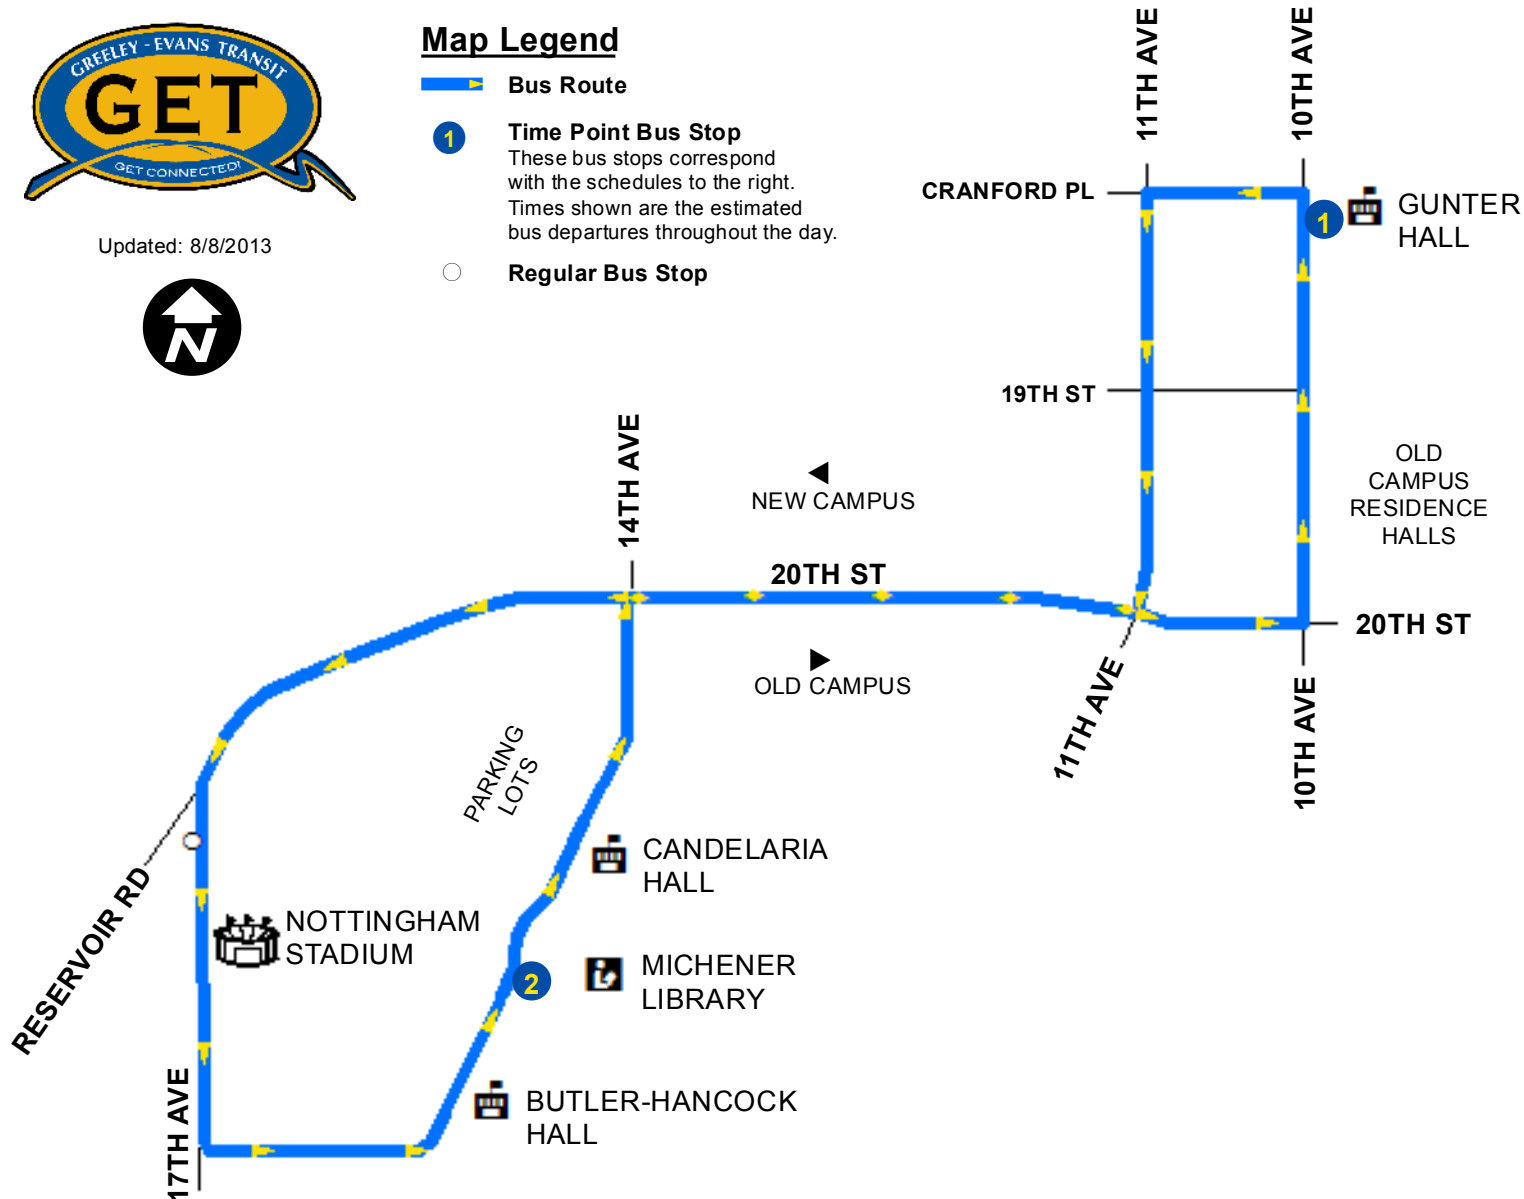

Know when the next bus is coming from any mobile phone!
Download the RouteShout app from your iPhone or Android Market today or visit www.RouteShout.com

RouteShout

The stops on this route include:

- Gunter Hall
- Nottingham Field
- Michener Library

For more information on GET fixed routes please visit www.GreeleyEvansTransit.com

or call 970-350-9287

**UNC Students ride
FREE on the entire
GET fixed route
system simply by
showing your
current student ID!**

**University of
Northern Colorado
Boomerang Bus
Route**

BOOMERANG

Greeley-Evans Transit Bus Route Map,
in cooperation with the University of Northern Colorado

Updated: 8/8/2013

Map Legend

-  **Bus Route**
-  **Time Point Bus Stop**
These bus stops correspond with the schedules to the right. Times shown are the estimated bus departures throughout the day.
-  **Regular Bus Stop**

Bus Departure Times