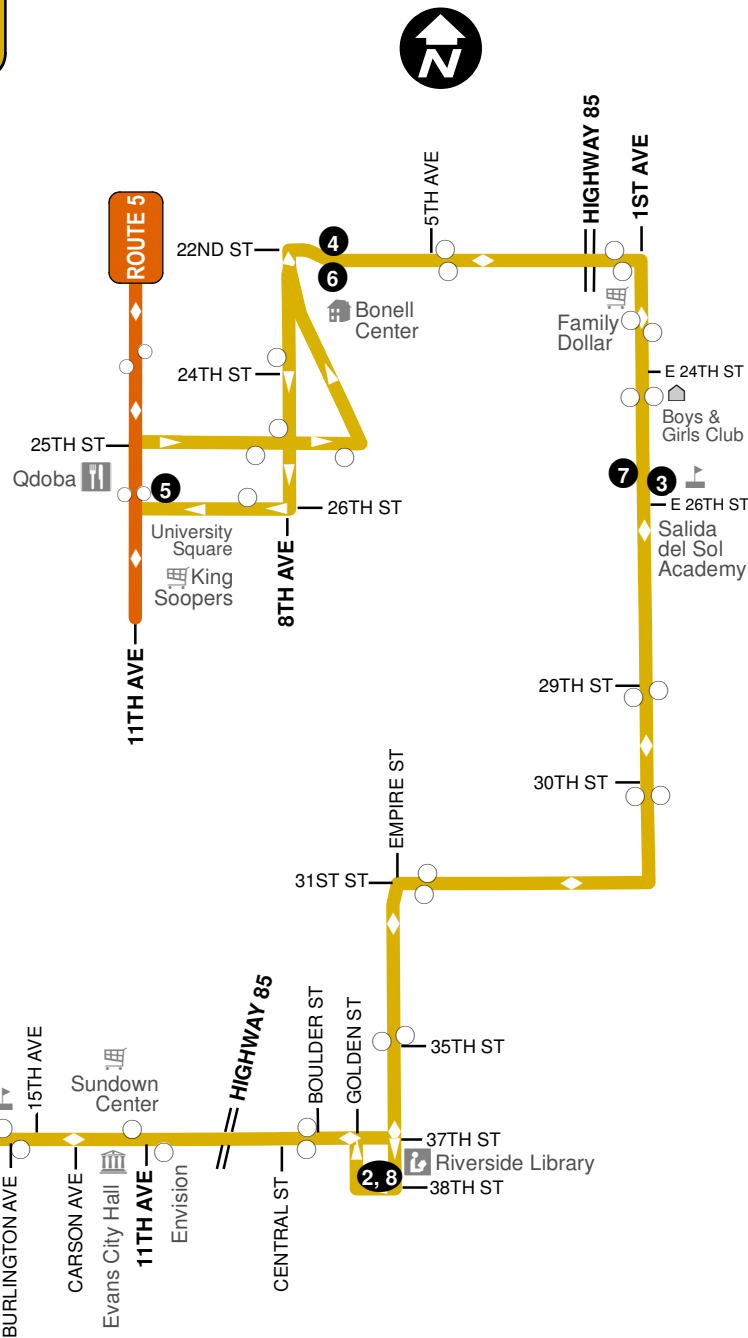

ROUTE 2

Map Legend

Bus Route

1 Time Point Bus Stop
These bus stops correspond with the schedules to the right. Times shown are estimated bus departures.

Regular Bus Stop

NORTHBOUND TIME STOPS				SOUTHBOUND TIME STOPS			
Greeley Mall Transfer Center	38th St & Empire Riverside Library	1st Ave & 26th St Salida DeSol	22nd St & 8th Ave Bonell Senior Living	26th St & 11th Ave Route 5 Transfer Point	22nd St & 8th Ave Bonell Senior Living	1st Ave & 26th St Salida DeSol	38th St & Empire Riverside Library
1	2	3	4	5	6	7	8
-	-	-	-	6:35 AM	6:39 AM	6:43 AM	6:48 AM
7:05 AM	7:15 AM	7:20 AM	7:25 AM	7:35 AM	7:39 AM	7:43 AM	7:48 AM
8:05 AM	8:15 AM	8:20 AM	8:25 AM	8:35 AM	8:39 AM	8:43 AM	8:48 AM
9:05 AM	9:15 AM	9:20 AM	9:25 AM	9:35 AM	9:39 AM	9:43 AM	9:48 AM
10:05 AM	10:15 AM	10:20 AM	10:25 AM	10:35 AM	10:39 AM	10:43 AM	10:48 AM
11:05 AM	11:15 AM	11:20 AM	11:25 AM	11:35 AM	11:39 AM	11:43 AM	11:48 AM
12:05 PM	12:15 PM	12:20 PM	12:25 PM	12:35 PM	12:39 PM	12:43 PM	12:48 PM
1:05 PM	1:15 PM	1:20 PM	1:25 PM	1:35 PM	1:39 PM	1:43 PM	1:48 PM
2:05 PM	2:15 PM	2:20 PM	2:25 PM	2:35 PM	2:39 PM	2:43 PM	2:48 PM
3:05 PM	3:15 PM	3:20 PM	3:25 PM	3:35 PM	3:39 PM	3:43 PM	3:48 PM
4:05 PM	4:15 PM	4:20 PM	4:25 PM	4:35 PM	4:39 PM	4:43 PM	4:48 PM
5:05 PM	5:15 PM	5:20 PM	5:25 PM	5:35 PM	5:39 PM	5:43 PM	5:48 PM
6:05 PM	6:15 PM	6:20 PM	6:25 PM	6:35 PM	6:39 PM	6:43 PM	6:48 PM
7:05 PM	7:15 PM	7:20 PM	7:25 PM	-	-	-	-