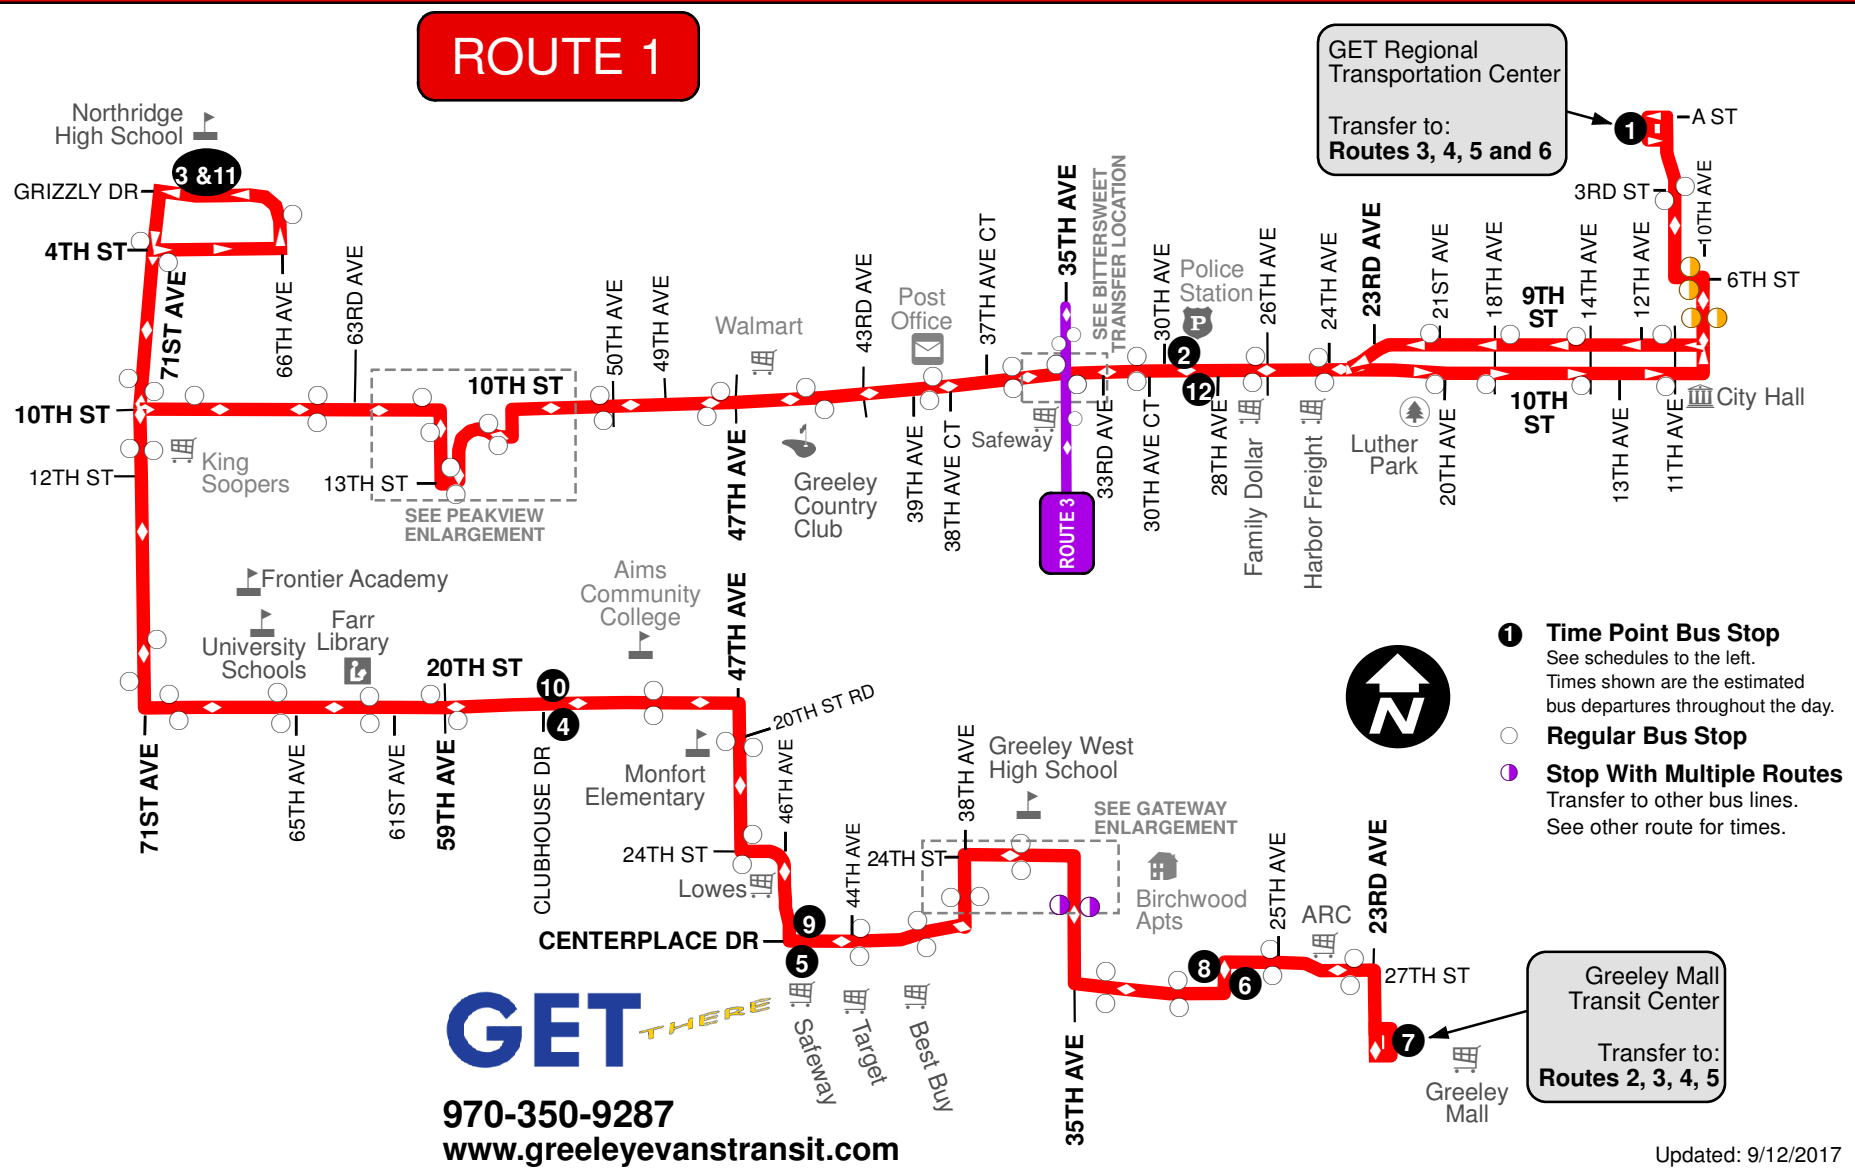

Indicates Saturday Times

GET REGIONAL TRANSPORTATION CENTER >> NORTHRIDGE HS >> AIMS >> GREELEY WEST HS >> GREELEY MALL

GET THERE
970-350-9287
www.greeleyevanstransit.com

Updated: 9/12/2017