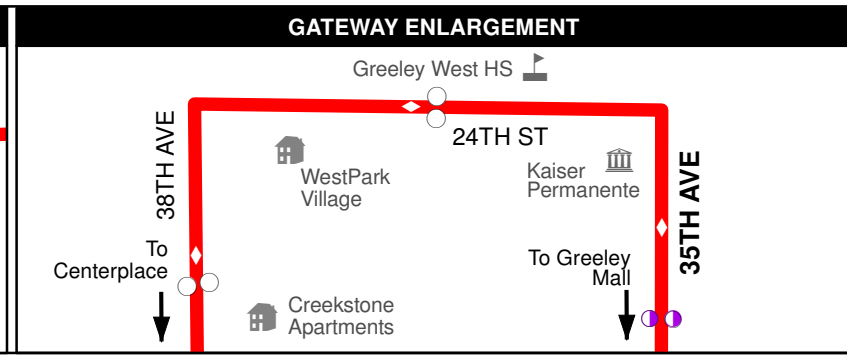

GRTC TO GREELEY MALL TIME STOPS

Greeley Regional Transportation Center	10 St & Greeley PD	Grizzly & 71st Ave Northridge	20th St & Clubhouse Aims	Centerplace & 46th Ave Target	28th Ave & 27th St Hope Apts
1	2	3	4	5	6
6:05 AM	6:11 AM	6:27 AM	6:35 AM	6:38 AM	6:44 AM
6:35 AM	6:41 AM	6:57 AM	7:05 AM	7:08 AM	7:14 AM
7:05 AM	7:11 AM	7:27 AM	7:35 AM	7:38 AM	7:44 AM
7:35 AM	7:41 AM	7:57 AM	8:05 AM	8:08 AM	8:14 AM
8:05 AM	8:11 AM	8:27 AM	8:35 AM	8:38 AM	8:44 AM
8:35 AM	8:41 AM	8:57 AM	9:05 AM	9:08 AM	9:14 AM
9:05 AM	9:11 AM	9:27 AM	9:35 AM	9:38 AM	9:44 AM
9:35 AM	9:41 AM	9:57 AM	10:05 AM	10:08 AM	10:14 AM
10:05 AM	10:11 AM	10:27 AM	10:35 AM	10:38 AM	10:44 AM
10:35 AM	10:41 AM	10:57 AM	11:05 AM	11:08 AM	11:14 AM
11:05 AM	11:11 AM	11:27 AM	11:35 AM	11:38 AM	11:44 AM
11:35 AM	11:41 AM	11:57 AM	12:05 PM	12:08 PM	12:14 PM
12:05 PM	12:11 PM	12:27 PM	12:35 PM	12:38 PM	12:44 PM
12:35 PM	12:41 PM	12:57 PM	1:05 PM	1:08 PM	1:14 PM
1:05 PM	1:11 PM	1:27 PM	1:35 PM	1:38 PM	1:44 PM
1:35 PM	1:41 PM	1:57 PM	2:05 PM	2:08 PM	2:14 PM
2:05 PM	2:11 PM	2:27 PM	2:35 PM	2:38 PM	2:44 PM
2:35 PM	2:41 PM	2:57 PM	3:05 PM	3:08 PM	3:14 PM
3:05 PM	3:11 PM	3:27 PM	3:35 PM	3:38 PM	3:44 PM
3:35 PM	3:41 PM	3:57 PM	4:05 PM	4:08 PM	4:14 PM
4:05 PM	4:11 PM	4:27 PM	4:35 PM	4:38 PM	4:44 PM
4:35 PM	4:41 PM	4:57 PM	5:05 PM	5:08 PM	5:14 PM
5:05 PM	5:11 PM	5:27 PM	5:35 PM	5:38 PM	5:44 PM
5:35 PM	5:41 PM	5:57 PM	6:05 PM	6:08 PM	6:14 PM
6:05 PM	6:11 PM	6:27 PM	6:35 PM	6:38 PM	6:44 PM
6:35 PM	6:41 PM	6:57 PM	7:05 PM	7:08 PM	7:14 PM

Indicates Saturday Times

GREELEY MALL TO GRTC TIME STOPS