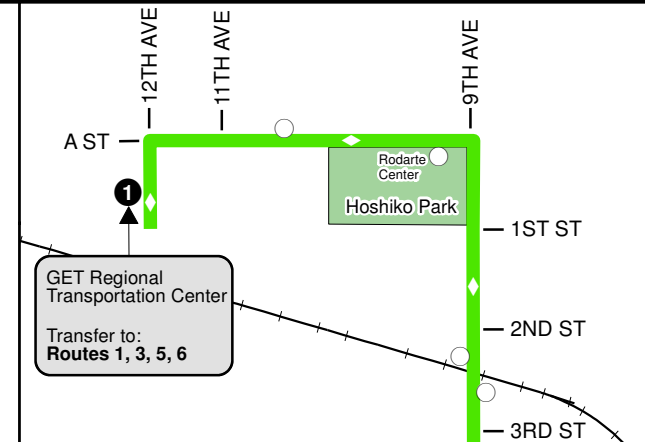

TRANSIT CENTER ENLARGEMENT