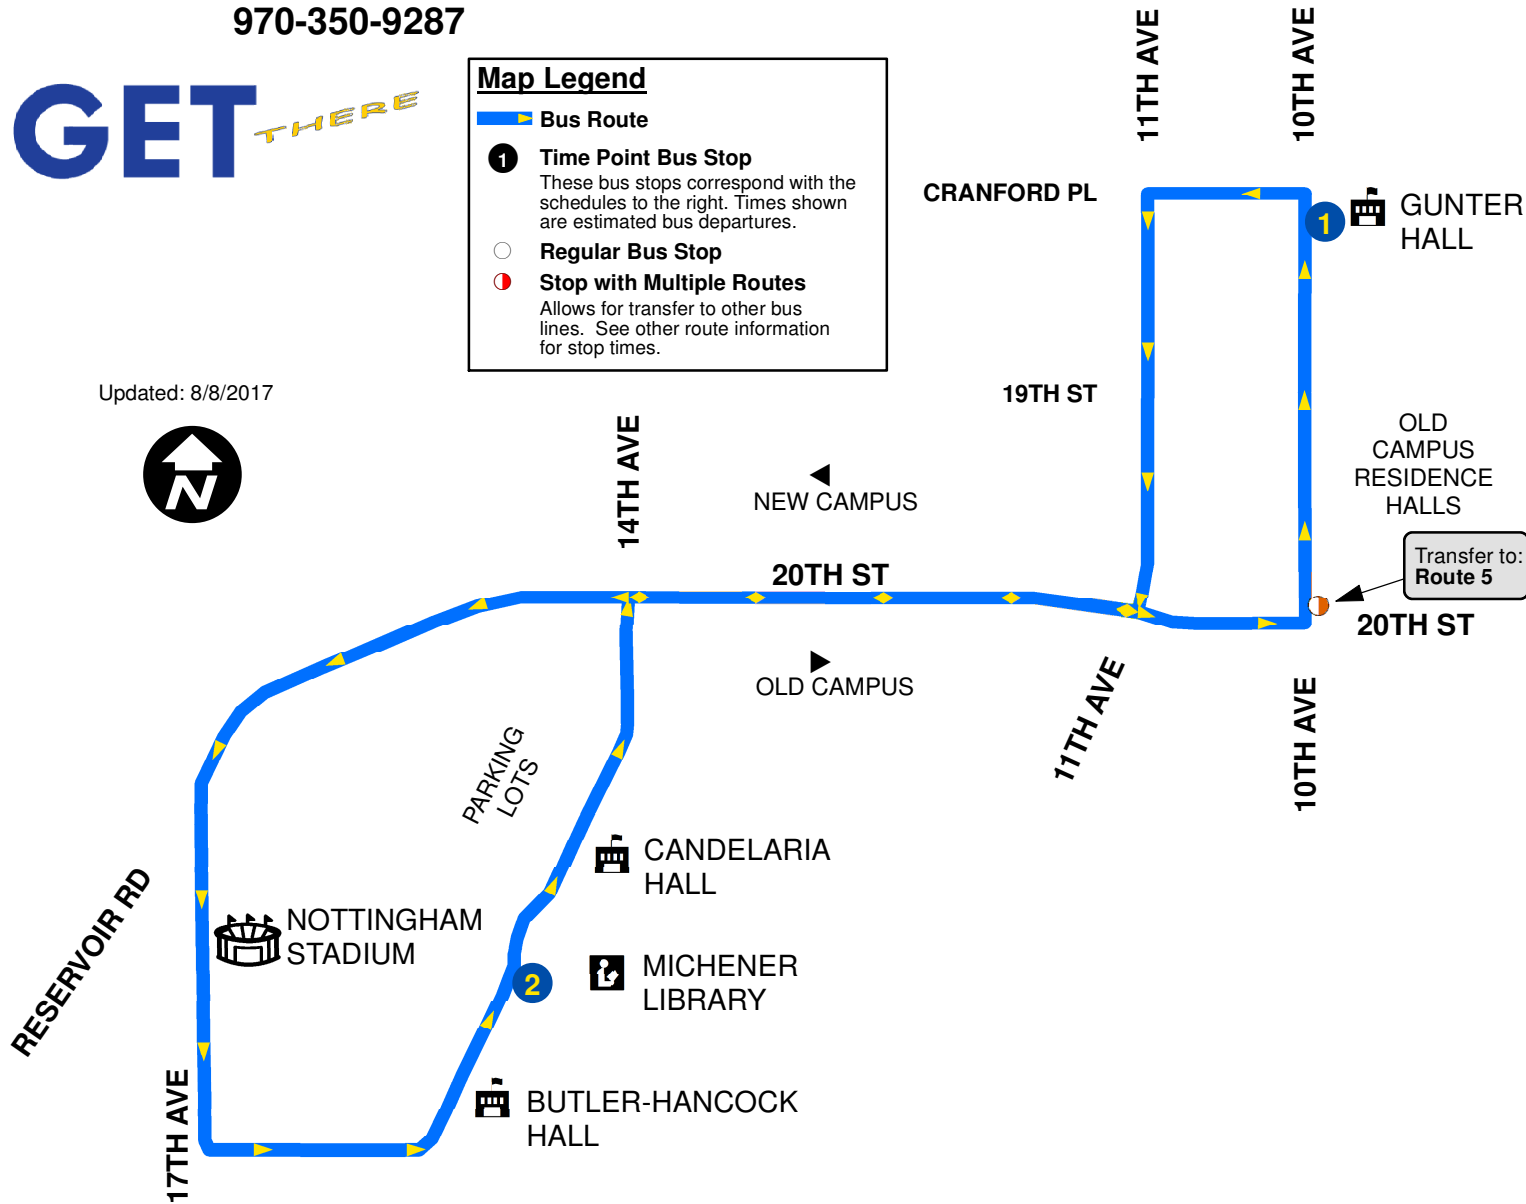

BOOMERANG

Greeley-Evans Transit Bus Route Map,
in cooperation with the University of Northern Colorado

970-350-9287

GET THERE

Map Legend

- **Bus Route**
- **Time Point Bus Stop**
  These bus stops correspond with the schedules to the right. Times shown are estimated bus departures.
- **Regular Bus Stop**
- **Stop with Multiple Routes**
  Allows for transfer to other bus lines. See other route information for stop times.

Updated: 8/8/2017

T-Th		M-W-F	
Gunter Hall	Michener Library	Gunter Hall	Michener Library
1	2	1	2
7:42 AM	7:52 AM	7:45 AM	7:55 AM
8:02 AM	8:12 AM	8:05 AM	8:15 AM
8:22 AM	8:32 AM	8:25 AM	8:35 AM
8:42 AM	8:42 AM	8:45 AM	8:42 AM
8:52 AM	8:52 AM	8:52 AM	8:49 AM
9:02 AM	9:02 AM	8:59 AM	8:55 AM
9:12 AM	9:12 AM	9:05 AM	9:02 AM
9:22 AM	9:22 AM	9:12 AM	9:09 AM
9:32 AM	9:32 AM	9:19 AM	9:15 AM
9:42 AM	9:42 AM	9:25 AM	9:22 AM
9:52 AM	9:52 AM	9:32 AM	9:29 AM
10:02 AM	10:02 AM	9:39 AM	9:35 AM
10:12 AM	10:12 AM	9:45 AM	9:42 AM
10:22 AM	10:22 AM	9:52 AM	9:49 AM
10:32 AM	10:32 AM	9:59 AM	9:55 AM
10:42 AM	10:42 AM	10:05 AM	10:02 AM
10:52 AM	10:52 AM	10:12 AM	10:09 AM
11:02 AM	11:02 AM	10:19 AM	10:15 AM
11:12 AM	11:12 AM	10:25 AM	10:22 AM
11:22 AM	11:22 AM	10:32 AM	10:29 AM
11:32 AM	11:32 AM	10:39 AM	10:35 AM
11:42 AM	11:42 AM	10:45 AM	10:42 AM
11:52 AM	11:52 AM	10:52 AM	10:49 AM
12:02 PM	12:02 PM	10:59 AM	10:55 AM
12:12 PM	12:12 PM	11:05 AM	11:02 AM
12:22 PM	12:22 PM	11:12 AM	11:09 AM
12:32 PM	12:32 PM	11:19 AM	11:15 AM
12:42 PM	12:42 PM	11:25 AM	11:22 AM
12:52 PM	12:52 PM	11:32 AM	11:29 AM
1:02 PM	1:02 PM	11:39 AM	11:35 AM
1:12 PM	1:12 PM	11:45 AM	11:42 AM
1:22 PM	1:22 PM	11:52 AM	11:49 AM
1:32 PM	1:32 PM	11:59 AM	11:55 AM
1:42 PM	1:42 PM	12:05 PM	12:02 PM
1:52 PM	1:52 PM	12:12 PM	12:09 PM
2:02 PM	2:02 PM	12:19 PM	12:15 PM
2:12 PM	2:22 PM	12:25 PM	12:22 PM
2:32 PM	-	12:32 PM	12:29 PM
		12:39 PM	12:39 PM
		12:52 PM	12:49 PM
		12:59 PM	12:59 PM
		1:09 PM	1:09 PM
		1:19 PM	1:19 PM
		1:29 PM	1:29 PM
		1:39 PM	1:39 PM
		1:49 PM	1:49 PM
		1:59 PM	1:59 PM
		2:09 PM	2:09 PM
		2:19 PM	2:19 PM
		2:29 PM	2:29 PM
		2:39 PM	2:39 PM
		2:49 PM	2:59 PM
		3:09 PM	3:19 PM
		3:29 PM	-

Bus Departure Times