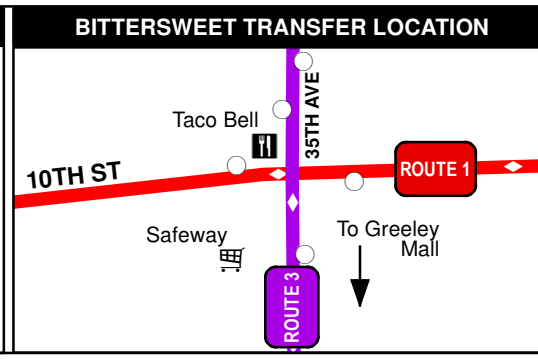

GRTC TO GREELEY MALL TIME STOPS

Greeley Regional Transportation Center	10 St & Greeley PD	Grizzly & 71st Ave Northridge	20th St & Clubhouse Aims	Centerplace & 46th Ave Target	28th Ave & 27th St Hope Apts
1	2	3	4	5	6
6:05 AM	6:11 AM	6:27 AM	6:35 AM	6:38 AM	6:44 AM
6:35 AM	6:41 AM	6:57 AM	7:05 AM	7:08 AM	7:14 AM
7:05 AM	7:11 AM	7:27 AM	7:35 AM	7:38 AM	7:44 AM
7:35 AM	7:41 AM	7:57 AM	8:05 AM	8:08 AM	8:14 AM
8:05 AM	8:11 AM	8:27 AM	8:35 AM	8:38 AM	8:44 AM
8:35 AM	8:41 AM	8:57 AM	9:05 AM	9:08 AM	9:14 AM
9:05 AM	9:11 AM	9:27 AM	9:35 AM	9:38 AM	9:44 AM
9:35 AM	9:41 AM	9:57 AM	10:05 AM	10:08 AM	10:14 AM
10:05 AM	10:11 AM	10:27 AM	10:35 AM	10:38 AM	10:44 AM
10:35 AM	10:41 AM	10:57 AM	11:05 AM	11:08 AM	11:14 AM
11:05 AM	11:11 AM	11:27 AM	11:35 AM	11:38 AM	11:44 AM
11:35 AM	11:41 AM	11:57 AM	12:05 PM	12:08 PM	12:14 PM
12:05 PM	12:11 PM	12:27 PM	12:35 PM	12:38 PM	12:44 PM
12:35 PM	12:41 PM	12:57 PM	1:05 PM	1:08 PM	1:14 PM
1:05 PM	1:11 PM	1:27 PM	1:35 PM	1:38 PM	1:44 PM
1:35 PM	1:41 PM	1:57 PM	2:05 PM	2:08 PM	2:14 PM
2:05 PM	2:11 PM	2:27 PM	2:35 PM	2:38 PM	2:44 PM
2:35 PM	2:41 PM	2:57 PM	3:05 PM	3:08 PM	3:14 PM
3:05 PM	3:11 PM	3:27 PM	3:35 PM	3:38 PM	3:44 PM
3:35 PM	3:41 PM	3:57 PM	4:05 PM	4:08 PM	4:14 PM
4:05 PM	4:11 PM	4:27 PM	4:35 PM	4:38 PM	4:44 PM
4:35 PM	4:41 PM	4:57 PM	5:05 PM	5:08 PM	5:14 PM
5:05 PM	5:11 PM	5:27 PM	5:35 PM	5:38 PM	5:44 PM
5:35 PM	5:41 PM	5:57 PM	6:05 PM	6:08 PM	6:14 PM
6:05 PM	6:11 PM	6:27 PM	6:35 PM	6:38 PM	6:44 PM
6:35 PM	6:41 PM	6:57 PM	7:05 PM	7:08 PM	7:14 PM

Indicates Saturday Times

GREELEY MALL TO GRTC TIME STOPS