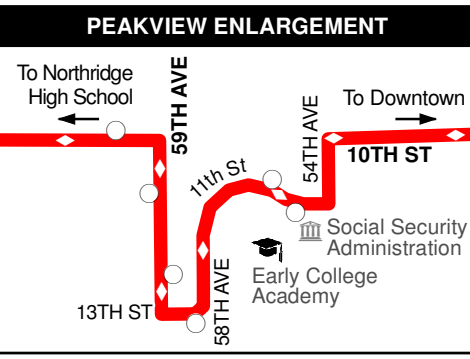

GRTC TO GREELEY MALL TIME STOPS

Greeley Regional Transportation Center	10 St & Greeley PD	Grizzly & 71st Ave Northridge	20th St & Clubhouse Aims	Centerplace & 46th Ave Target	28th Ave & 27th St Hope Apts
1	2	3	4	5	6
6:05 AM	6:11 AM	6:27 AM	6:35 AM	6:38 AM	6:44 AM
6:35 AM	6:41 AM	6:57 AM	7:05 AM	7:08 AM	7:14 AM
7:05 AM	7:11 AM	7:27 AM	7:35 AM	7:38 AM	7:44 AM
7:35 AM	7:41 AM	7:57 AM	8:05 AM	8:08 AM	8:14 AM
8:05 AM	8:11 AM	8:27 AM	8:35 AM	8:38 AM	8:44 AM
8:35 AM	8:41 AM	8:57 AM	9:05 AM	9:08 AM	9:14 AM
9:05 AM	9:11 AM	9:27 AM	9:35 AM	9:38 AM	9:44 AM
9:35 AM	9:41 AM	9:57 AM	10:05 AM	10:08 AM	10:14 AM
10:05 AM	10:11 AM	10:27 AM	10:35 AM	10:38 AM	10:44 AM
10:35 AM	10:41 AM	10:57 AM	11:05 AM	11:08 AM	11:14 AM
11:05 AM	11:11 AM	11:27 AM	11:35 AM	11:38 AM	11:44 AM
11:35 AM	11:41 AM	11:57 AM	12:05 PM	12:08 PM	12:14 PM
12:05 PM	12:11 PM	12:27 PM	12:35 PM	12:38 PM	12:44 PM
12:35 PM	12:41 PM	12:57 PM	1:05 PM	1:08 PM	1:14 PM
1:05 PM	1:11 PM	1:27 PM	1:35 PM	1:38 PM	1:44 PM
1:35 PM	1:41 PM	1:57 PM	2:05 PM	2:08 PM	2:14 PM
2:05 PM	2:11 PM	2:27 PM	2:35 PM	2:38 PM	2:44 PM
2:35 PM	2:41 PM	2:57 PM	3:05 PM	3:08 PM	3:14 PM
3:05 PM	3:11 PM	3:27 PM	3:35 PM	3:38 PM	3:44 PM
3:35 PM	3:41 PM	3:57 PM	4:05 PM	4:08 PM	4:14 PM
4:05 PM	4:11 PM	4:27 PM	4:35 PM	4:38 PM	4:44 PM
4:35 PM	4:41 PM	4:57 PM	5:05 PM	5:08 PM	5:14 PM
5:05 PM	5:11 PM	5:27 PM	5:35 PM	5:38 PM	5:44 PM
5:35 PM	5:41 PM	5:57 PM	6:05 PM	6:08 PM	6:14 PM
6:05 PM	6:11 PM	6:27 PM	6:35 PM	6:38 PM	6:44 PM
6:35 PM	6:41 PM	6:57 PM	7:05 PM	7:08 PM	7:14 PM

Indicates Saturday Times

GREELEY MALL TO GRTC TIME STOPS