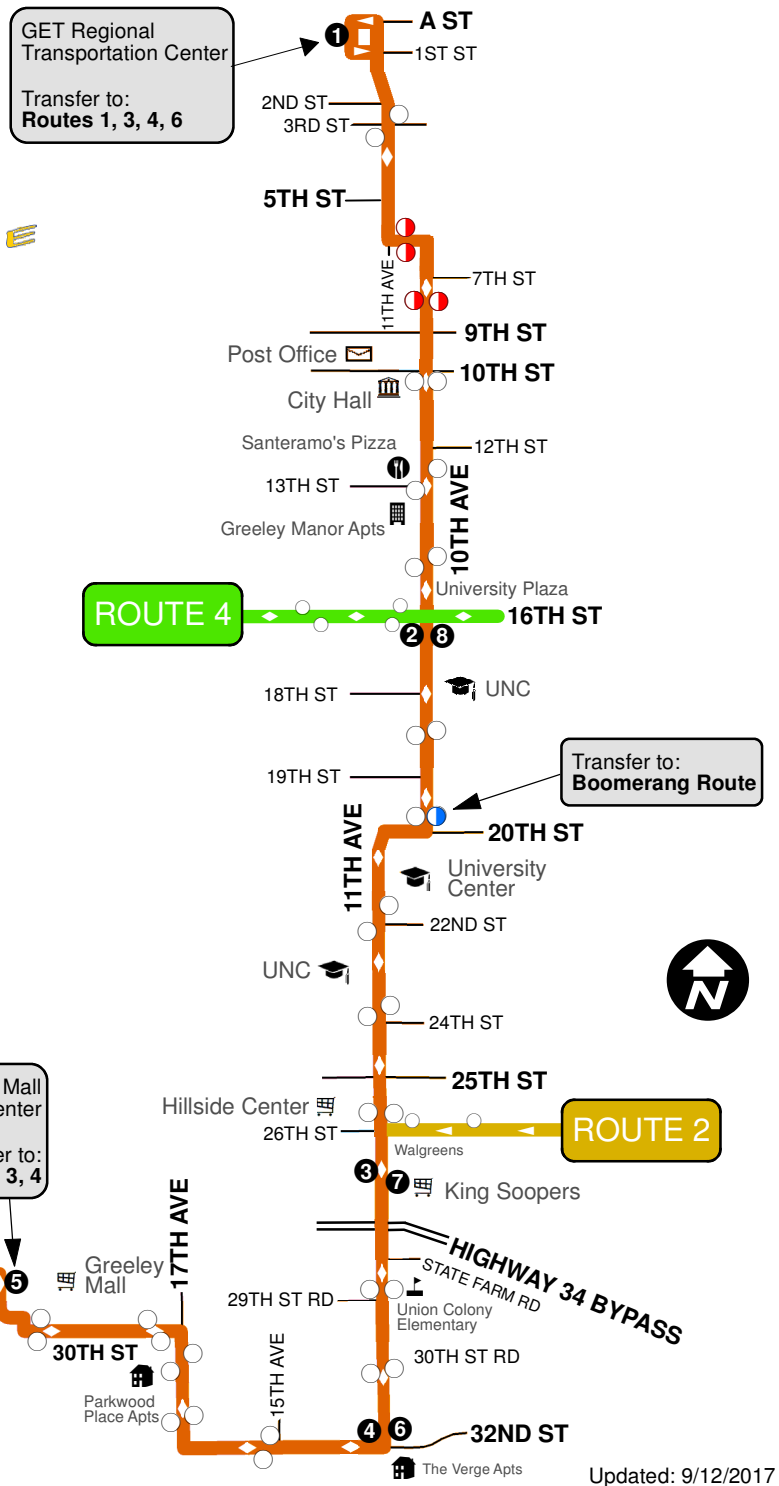

ROUTE 5

970-350-9287

www.greeleyvanstransit.com

Map Legend

Bus Route

1 Time Point Bus Stop

These bus stops correspond with the schedules to the right. Times shown are estimated bus departures.

Regular Bus Stop

Stop with Multiple Routes

Allows for transfer to other bus lines. See other route information for stop times.

Updated: 9/12/2017

SOUTHBOUND TIME STOPS

NORTHBOUND TIME STOPS

SATURDAY TIME STOPS

Greeley Regional Transportation Center +A2:14:1	10th Ave and 16th St.	11th Ave & 27th St University Square	11th Ave & 32nd St The Grove	Greeley Mall Transfer Center	11th Ave & 32nd St The Grove	11th Ave & 26th St University Square	10th Ave and 16th St.
1	2	3	4	5	6	7	8
6:15 AM	6:22 AM	6:29 AM	6:31 AM	6:45 AM	6:49 AM	6:52 AM	6:58 AM
6:35 AM	6:42 AM	6:49 AM	6:51 AM	7:05 AM	7:09 AM	7:12 AM	7:18 AM
6:55 AM	7:02 AM	7:09 AM	7:11 AM	7:25 AM	7:29 AM	7:32 AM	7:38 AM
7:15 AM	7:22 AM	7:29 AM	7:31 AM	7:45 AM	7:49 AM	7:52 AM	7:58 AM
7:35 AM	7:42 AM	7:49 AM	7:51 AM	8:05 AM	8:09 AM	8:12 AM	8:18 AM
7:55 AM	8:02 AM	8:09 AM	8:11 AM	8:25 AM	8:29 AM	8:32 AM	8:38 AM
8:15 AM	8:22 AM	8:29 AM	8:31 AM	8:45 AM	8:49 AM	8:52 AM	8:58 AM
8:35 AM	8:42 AM	8:49 AM	8:51 AM	9:05 AM	9:09 AM	9:12 AM	9:18 AM
8:55 AM	9:02 AM	9:09 AM	9:11 AM	9:25 AM	9:29 AM	9:32 AM	9:38 AM
9:15 AM	9:22 AM	9:29 AM	9:31 AM	9:45 AM	9:49 AM	9:52 AM	9:58 AM
9:35 AM	9:42 AM	9:49 AM	9:51 AM	10:05 AM	10:09 AM	10:12 AM	10:18 AM
9:55 AM	10:02 AM	10:09 AM	10:11 AM	10:25 AM	10:29 AM	10:32 AM	10:38 AM
10:15 AM	10:22 AM	10:29 AM	10:31 AM	10:45 AM	10:49 AM	10:52 AM	10:58 AM
10:35 AM	10:42 AM	10:49 AM	10:51 AM	11:05 AM	11:09 AM	11:12 AM	11:18 AM
10:55 AM	11:02 AM	11:09 AM	11:11 AM	11:25 AM	11:29 AM	11:32 AM	11:38 AM
11:15 AM	11:22 AM	11:29 AM	11:31 AM	11:45 AM	11:49 AM	11:52 AM	11:58 AM
11:35 AM	11:42 AM	11:49 AM	11:51 AM	12:05 PM	12:09 PM	12:12 PM	12:18 PM
11:55 AM	12:02 PM	12:09 PM	12:11 PM	12:25 PM	12:29 PM	12:32 PM	12:38 PM
12:15 PM	12:22 PM	12:29 PM	12:31 PM	12:45 PM	12:49 PM	12:52 PM	12:58 PM
12:35 PM	12:42 PM	12:49 PM	12:51 PM	1:05 PM	1:09 PM	1:12 PM	1:18 PM
12:55 PM	1:02 PM	1:09 PM	1:11 PM	1:25 PM	1:29 PM	1:32 PM	1:38 PM
1:15 PM	1:22 PM	1:29 PM	1:31 PM	1:45 PM	1:49 PM	1:52 PM	1:58 PM
1:35 PM	1:42 PM	1:49 PM	1:51 PM	2:05 PM	2:09 PM	2:12 PM	2:18 PM
1:55 PM	2:02 PM	2:09 PM	2:11 PM	2:25 PM	2:29 PM	2:32 PM	2:38 PM
2:15 PM	2:22 PM	2:29 PM	2:31 PM	2:45 PM	2:49 PM	2:52 PM	2:58 PM
2:35 PM	2:42 PM	2:49 PM	2:51 PM	3:05 PM	3:09 PM	3:12 PM	3:18 PM
2:55 PM	3:02 PM	3:09 PM	3:11 PM	3:25 PM	3:29 PM	3:32 PM	3:38 PM
3:15 PM	3:22 PM	3:29 PM	3:31 PM	3:45 PM	3:49 PM	3:52 PM	3:58 PM
3:35 PM	3:42 PM	3:49 PM	3:51 PM	4:05 PM	4:09 PM	4:12 PM	4:18 PM
3:55 PM	4:02 PM	4:09 PM	4:11 PM	4:25 PM	4:29 PM	4:32 PM	4:38 PM
4:15 PM	4:22 PM	4:29 PM	4:31 PM	4:45 PM	4:49 PM	4:52 PM	4:58 PM
4:35 PM	4:42 PM	4:49 PM	4:51 PM	5:05 PM	5:09 PM	5:12 PM	5:18 PM
4:55 PM	5:02 PM	5:09 PM	5:11 PM	5:25 PM	5:29 PM	5:32 PM	5:38 PM
5:15 PM	5:22 PM	5:29 PM	5:31 PM	5:45 PM	5:49 PM	5:52 PM	5:58 PM
5:35 PM	5:42 PM	5:49 PM	5:51 PM	6:05 PM	6:09 PM	6:12 PM	6:18 PM
6:05 PM	6:12 PM	6:19 PM	6:21 PM	6:35 PM	6:39 PM	6:42 PM	6:48 PM
6:35 PM	6:42 PM	6:49 PM	6:51 PM	7:05 PM	7:09 PM	7:12 PM	7:18 PM