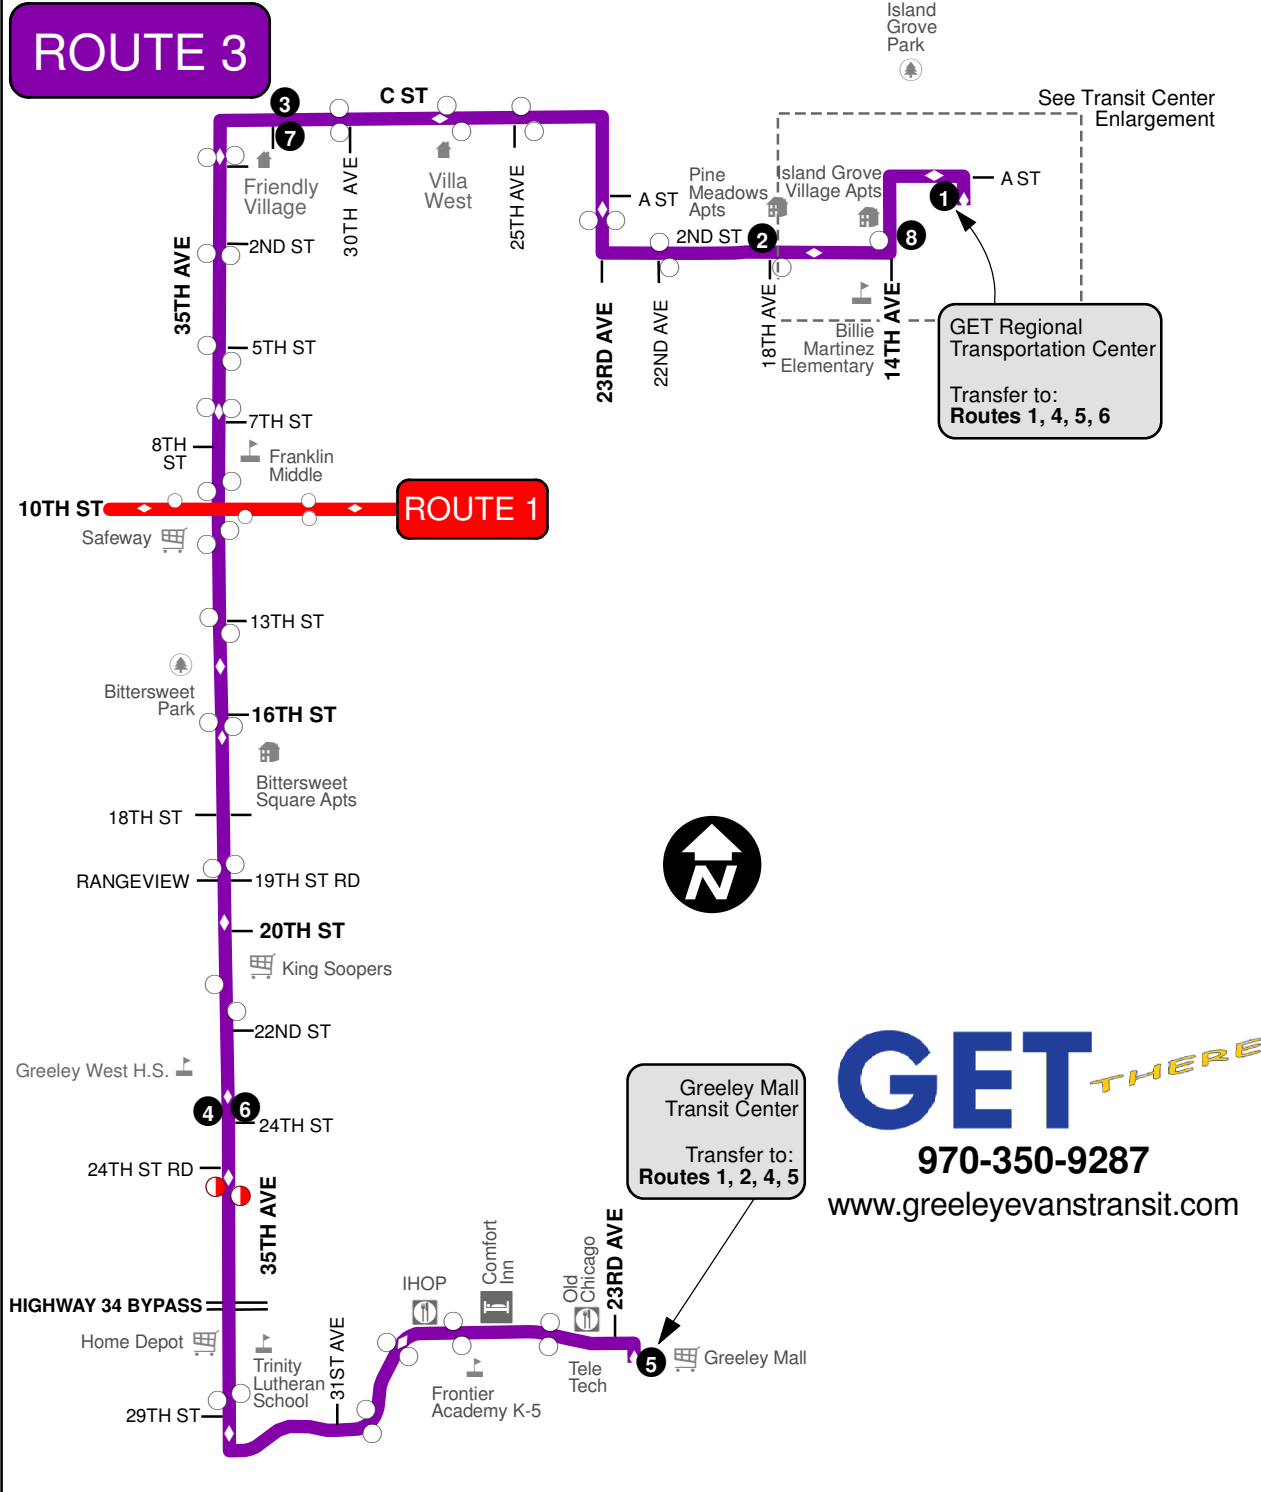

Indicates Saturday Time

GET THERE

970-350-9287

www.greeleyevanstransit.com

Updated: 9/12/2017

GET REGIONAL TRANSPORTATION CENTER >> GREELEY WEST HS >> GREELEY MALL

ROUTE 3 TIME STOPS

Greeley Regional Transportation Center	2nd St & 18th Ave Pine Meadows	C St & 35th Ave Friendly Village	35th Ave & 24th St Greeley West High	Greeley Mall Transfer Center	35th Ave & 24th St Greeley West High	C St & 35th Ave Friendly Village	14th Ave & 1st St Island Grove
1	2	3	4	5	6	7	8
6:35 AM	6:39 AM	6:43 AM	6:51 AM	7:05 AM	7:12 AM	7:20 AM	7:24 AM
7:35 AM	7:39 AM	7:43 AM	7:51 AM	8:05 AM	8:12 AM	8:20 AM	8:24 AM
8:35 AM	8:39 AM	8:43 AM	8:51 AM	9:05 AM	9:12 AM	9:20 AM	9:24 AM
9:35 AM	9:39 AM	9:43 AM	9:51 AM	10:05 AM	10:12 AM	10:20 AM	10:24 AM
10:35 AM	10:39 AM	10:43 AM	10:51 AM	11:05 AM	11:12 AM	11:20 AM	11:24 AM
11:35 AM	11:39 AM	11:43 AM	11:51 AM	12:05 PM	12:12 PM	12:20 PM	12:24 PM
12:35 PM	12:39 PM	12:43 PM	12:51 PM	1:05 PM	1:12 PM	1:20 PM	1:24 PM
1:35 PM	1:39 PM	1:43 PM	1:51 PM	2:05 PM	2:12 PM	2:20 PM	2:24 PM
2:35 PM	2:39 PM	2:43 PM	2:51 PM	3:05 PM	3:12 PM	3:20 PM	3:24 PM
3:35 PM	3:39 PM	3:43 PM	3:51 PM	4:05 PM	4:12 PM	4:20 PM	4:24 PM
4:35 PM	4:39 PM	4:43 PM	4:51 PM	5:05 PM	5:12 PM	5:20 PM	5:24 PM
5:35 PM	5:39 PM	5:43 PM	5:51 PM	6:05 PM	6:12 PM	6:20 PM	6:24 PM
6:35 PM	6:39 PM	6:43 PM	6:51 PM	7:05 PM	7:12 PM	7:20 PM	7:24 PM