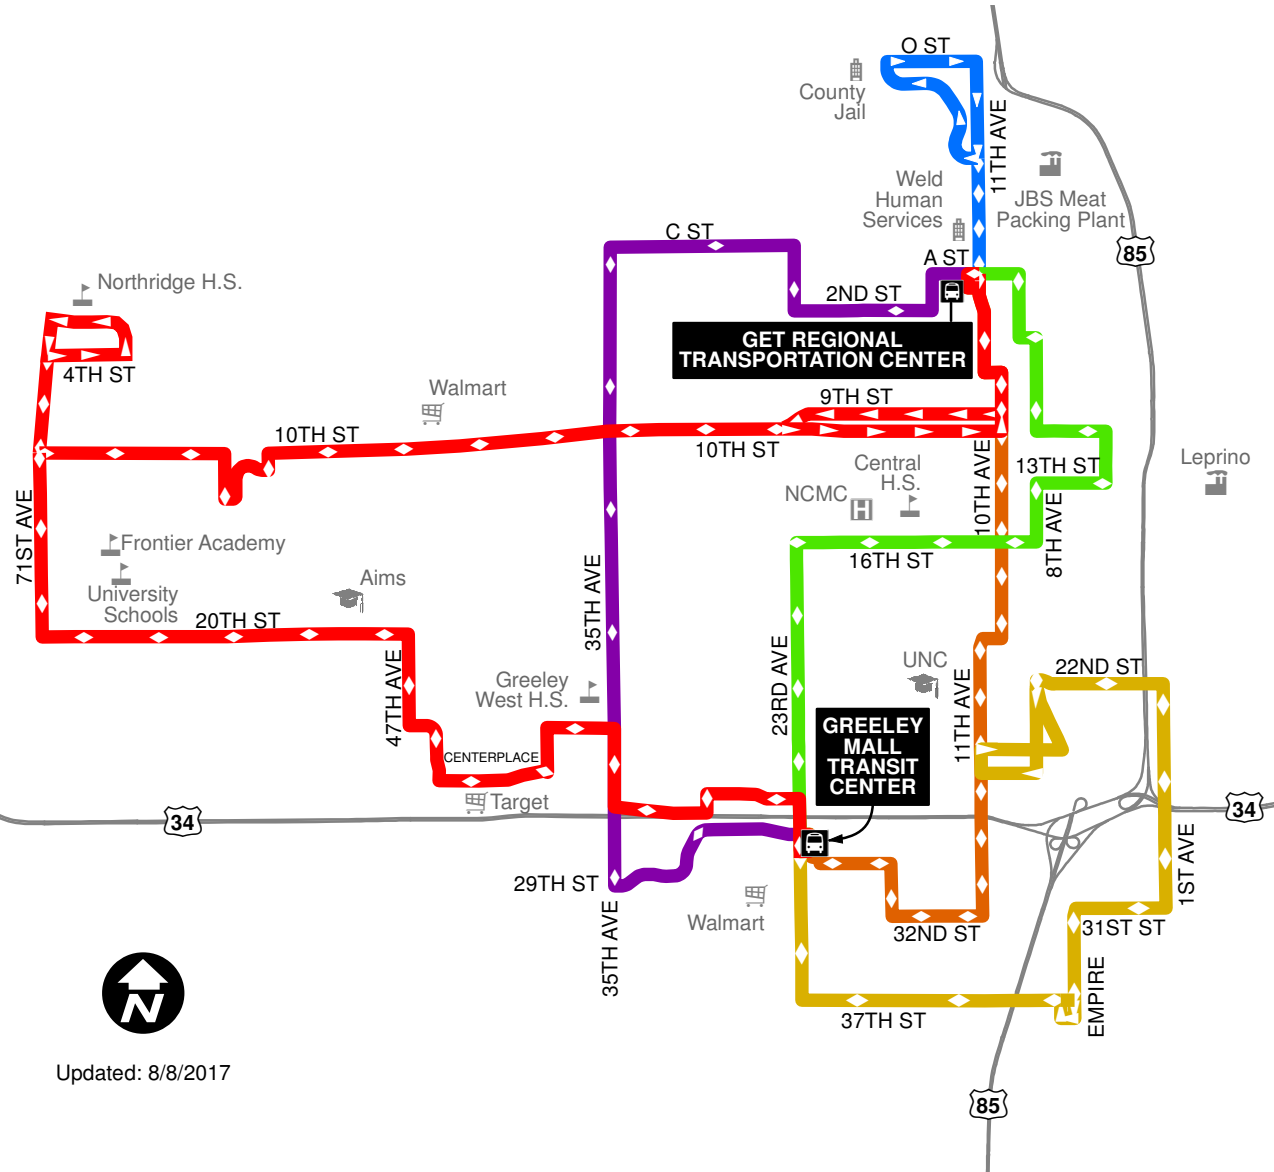

GET ROUTES

970-350-9287

www.greeleyevanstransit.com

GRTC TO GREELEY MALL TIME STOPS

Greeley Regional Transportation Center	10 St & Greeley PD	Grizzly & 71st Ave Northridge	20th St & Clubhouse Aims	Centerplace & 46th Ave Target	28th Ave & 27th St Hope Apts
1	2	3	4	5	6
6:05 AM	6:11 AM	6:27 AM	6:35 AM	6:38 AM	6:44 AM
6:35 AM	6:41 AM	6:57 AM	7:05 AM	7:08 AM	7:14 AM
7:05 AM	7:11 AM	7:27 AM	7:35 AM	7:38 AM	7:44 AM
7:35 AM	7:41 AM	7:57 AM	8:05 AM	8:08 AM	8:14 AM
8:05 AM	8:11 AM	8:27 AM	8:35 AM	8:38 AM	8:44 AM
8:35 AM	8:41 AM	8:57 AM	9:05 AM	9:08 AM	9:14 AM
9:05 AM	9:11 AM	9:27 AM	9:35 AM	9:38 AM	9:44 AM
9:35 AM	9:41 AM	9:57 AM	10:05 AM	10:08 AM	10:14 AM
10:05 AM	10:11 AM	10:27 AM	10:35 AM	10:38 AM	10:44 AM
10:35 AM	10:41 AM	10:57 AM	11:05 AM	11:08 AM	11:14 AM
11:05 AM	11:11 AM	11:27 AM	11:35 AM	11:38 AM	11:44 AM
11:35 AM	11:41 AM	11:57 AM	12:05 PM	12:08 PM	12:14 PM
12:05 PM	12:11 PM	12:27 PM	12:35 PM	12:38 PM	12:44 PM
12:35 PM	12:41 PM	12:57 PM	1:05 PM	1:08 PM	1:14 PM
1:05 PM	1:11 PM	1:27 PM	1:35 PM	1:38 PM	1:44 PM
1:35 PM	1:41 PM	1:57 PM	2:05 PM	2:08 PM	2:14 PM
2:05 PM	2:11 PM	2:27 PM	2:35 PM	2:38 PM	2:44 PM
2:35 PM	2:41 PM	2:57 PM	3:05 PM	3:08 PM	3:14 PM
3:05 PM	3:11 PM	3:27 PM	3:35 PM	3:38 PM	3:44 PM
3:35 PM	3:41 PM	3:57 PM	4:05 PM	4:08 PM	4:14 PM
4:05 PM	4:11 PM	4:27 PM	4:35 PM	4:38 PM	4:44 PM
4:35 PM	4:41 PM	4:57 PM	5:05 PM	5:08 PM	5:14 PM
5:05 PM	5:11 PM	5:27 PM	5:35 PM	5:38 PM	5:44 PM
5:35 PM	5:41 PM	5:57 PM	6:05 PM	6:08 PM	6:14 PM
6:05 PM	6:11 PM	6:27 PM	6:35 PM	6:38 PM	6:44 PM
6:35 PM	6:41 PM	6:57 PM	7:05 PM	7:08 PM	7:14 PM