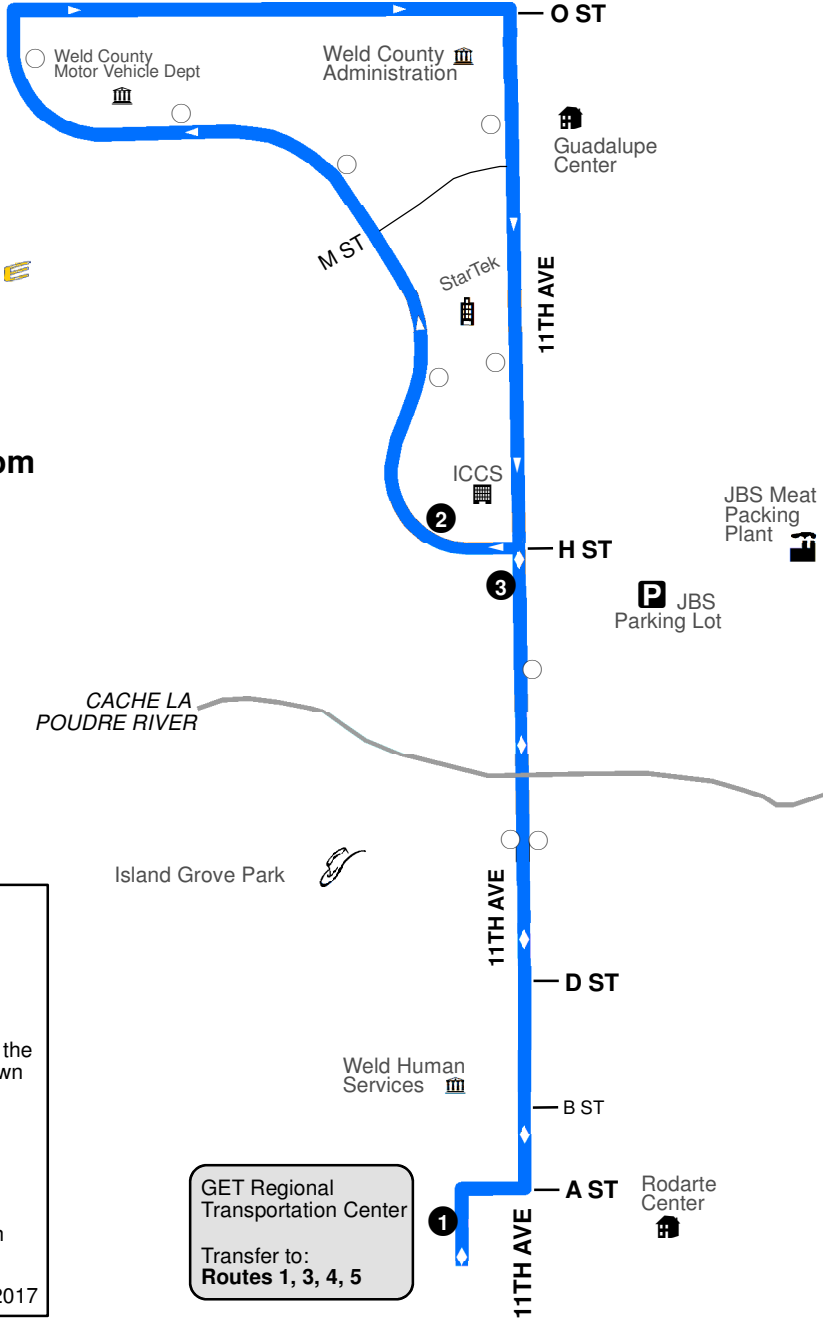

ROUTE 6

GET THERE

970-350-9287

www.greeleyevanstransit.com

Weld County Health Dept
County Jail

Map Legend

Bus Route

Time Point Bus Stop

These bus stops correspond with the schedules to the right. Times shown are estimated bus departures.

Regular Bus Stop

Stop with Multiple Routes

Allows for transfer to other bus lines. See other route information for stop times.

Updated: 9/12/2017

GET Regional Transportation Center
Transfer to:
Routes 1, 3, 4, 5

Greeley Regional Transportation Center	H St & 11th Ave ICCS	11th Ave & H St ICCS
1	2	3
-	5:58 AM	6:02 AM
6:15 AM	6:18 AM	6:22 AM
6:35 AM	6:38 AM	6:42 AM
6:55 AM	6:58 AM	7:02 AM
7:15 AM	7:18 AM	7:22 AM
7:35 AM	7:38 AM	7:42 AM
7:55 AM	7:58 AM	8:02 AM
8:15 AM	8:18 AM	8:22 AM
8:35 AM	8:38 AM	8:42 AM
8:55 AM	8:58 AM	9:02 AM
9:15 AM	9:18 AM	9:22 AM
9:35 AM	9:38 AM	9:42 AM
9:55 AM	9:58 AM	10:02 AM
10:15 AM	10:18 AM	10:22 AM
10:35 AM	10:38 AM	10:42 AM
10:55 AM	10:58 AM	11:02 AM
11:15 AM	11:18 AM	11:22 AM
11:35 AM	11:38 AM	11:42 AM
11:55 AM	11:58 AM	12:02 PM
12:15 PM	12:18 PM	12:22 PM
12:35 PM	12:38 PM	12:42 PM
12:55 PM	12:58 PM	1:02 PM
1:15 PM	1:18 PM	1:22 PM
1:35 PM	1:38 PM	1:42 PM
1:55 PM	1:58 PM	2:02 PM
2:15 PM	2:18 PM	2:22 PM
2:35 PM	2:38 PM	2:42 PM
2:55 PM	2:58 PM	3:02 PM
3:15 PM	3:18 PM	3:22 PM
3:35 PM	3:38 PM	3:42 PM
3:55 PM	3:58 PM	4:02 PM
4:15 PM	4:18 PM	4:22 PM
4:35 PM	4:38 PM	4:42 PM
4:55 PM	4:58 PM	5:02 PM
5:15 PM	5:18 PM	5:22 PM
5:35 PM	5:38 PM	5:42 PM
6:05 PM	6:08 PM	6:12 PM
6:35 PM	6:38 PM	6:42 PM
7:05 PM	7:08 PM	7:12 PM
7:35 PM	7:38 PM	7:42 PM
8:05 PM	8:08 PM	8:12 PM

Monday - Friday

Greeley Regional Transportation Center	H St & 11th Ave ICCS	11th Ave & H St ICCS
1	2	3
-	6:50 AM	6:55 AM
7:05 AM	7:08 AM	7:15 AM
7:35 AM	7:38 AM	7:45 AM
8:05 AM	8:08 AM	8:15 AM
8:35 AM	8:38 AM	8:45 AM
9:05 AM	9:08 AM	9:15 AM
9:35 AM	9:38 AM	9:45 AM
10:05 AM	10:08 AM	10:15 AM
10:35 AM	10:38 AM	10:45 AM
11:05 AM	11:08 AM	11:15 AM
11:35 AM	11:38 AM	11:45 AM
12:05 PM	12:08 PM	12:15 PM
12:35 PM	12:38 PM	12:45 PM
1:05 PM	1:08 PM	1:15 PM
1:35 PM	1:38 PM	1:45 PM
2:05 PM	2:08 PM	2:15 PM
2:35 PM	2:38 PM	2:45 PM
3:05 PM	3:08 PM	3:15 PM
3:35 PM	3:38 PM	3:45 PM
4:05 PM	4:08 PM	4:15 PM
4:35 PM	4:38 PM	4:45 PM
5:05 PM	5:08 PM	5:15 PM
5:35 PM	5:38 PM	5:45 PM
6:05 PM	6:08 PM	6:15 PM

Indicates Saturday Times