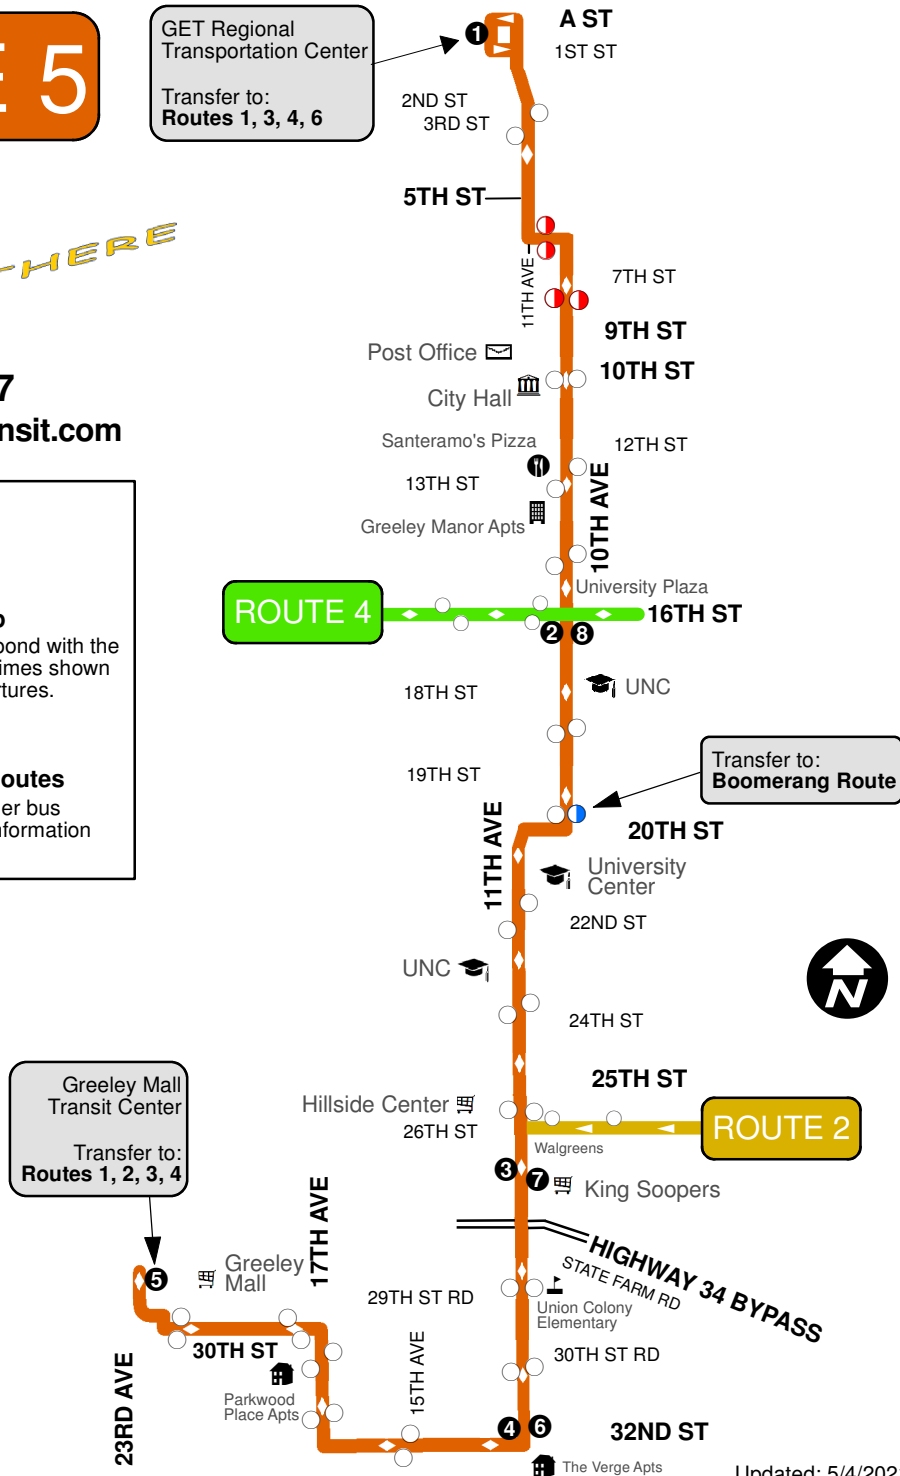

ROUTE 5

970-350-9287

www.greeleyevanstransit.com

Map Legend

Bus Route

Time Point Bus Stop

These bus stops correspond with the schedules to the right. Times shown are estimated bus departures.

Regular Bus Stop

Stop with Multiple Routes

Allows for transfer to other bus lines. See other route information for stop times.

Updated: 5/4/2021

SOUTHBOUND TIME STOPS

NORTHBOUND TIME STOPS

Greeley Regional Transportation Center	10th Ave and 16th St.	11th Ave & 27th St University Square	11th Ave & 32nd St The Grove	Greeley Mall Transfer Center	11th Ave & 32nd St The Grove	11th Ave & 26th St University Square	10th Ave and 16th St.
1	2	3	4	5	6	7	8
6:05 AM	6:12 AM	6:17 AM	6:19 AM	6:35 AM	6:39 AM	6:42 AM	6:48 AM
6:35 AM	6:42 AM	6:47 AM	6:49 AM	7:05 AM	7:09 AM	7:12 AM	7:18 AM
7:05 AM	7:12 AM	7:17 AM	7:19 AM	7:35 AM	7:39 AM	7:42 AM	7:48 AM
7:35 AM	7:42 AM	7:47 AM	7:49 AM	8:05 AM	8:09 AM	8:12 AM	8:18 AM
8:05 AM	8:12 AM	8:17 AM	8:19 AM	8:35 AM	8:39 AM	8:42 AM	8:48 AM
8:35 AM	8:42 AM	8:47 AM	8:49 AM	9:05 AM	9:09 AM	9:12 AM	9:18 AM
9:05 AM	9:12 AM	9:17 AM	9:19 AM	9:35 AM	9:39 AM	9:42 AM	9:48 AM
9:35 AM	9:42 AM	9:47 AM	9:49 AM	10:05 AM	10:09 AM	10:12 AM	10:18 AM
10:05 AM	10:12 AM	10:17 AM	10:19 AM	10:35 AM	10:39 AM	10:42 AM	10:48 AM
10:35 AM	10:42 AM	10:47 AM	10:49 AM	11:05 AM	11:09 AM	11:12 AM	11:18 AM
11:05 AM	11:12 AM	11:17 AM	11:19 AM	11:35 AM	11:39 AM	11:42 AM	11:48 AM
11:35 AM	11:42 AM	11:47 AM	11:49 AM	12:05 PM	12:09 PM	12:12 PM	12:18 PM
12:05 PM	12:12 PM	12:17 PM	12:19 PM	12:35 PM	12:39 PM	12:42 PM	12:48 PM
12:35 PM	12:42 PM	12:47 PM	12:49 PM	1:05 PM	1:09 PM	1:12 PM	1:18 PM
1:05 PM	1:12 PM	1:17 PM	1:19 PM	1:35 PM	1:39 PM	1:42 PM	1:48 PM
1:35 PM	1:42 PM	1:47 PM	1:49 PM	2:05 PM	2:09 PM	2:12 PM	2:18 PM
2:05 PM	2:12 PM	2:17 PM	2:19 PM	2:35 PM	2:39 PM	2:42 PM	2:48 PM
2:35 PM	2:42 PM	2:47 PM	2:49 PM	3:05 PM	3:09 PM	3:12 PM	3:18 PM
3:05 PM	3:12 PM	3:17 PM	3:19 PM	3:35 PM	3:39 PM	3:42 PM	3:48 PM
3:35 PM	3:42 PM	3:47 PM	3:49 PM	4:05 PM	4:09 PM	4:12 PM	4:18 PM
4:05 PM	4:12 PM	4:17 PM	4:19 PM	4:35 PM	4:39 PM	4:42 PM	4:48 PM
4:35 PM	4:42 PM	4:47 PM	4:49 PM	5:05 PM	5:09 PM	5:12 PM	5:18 PM
5:05 PM	5:12 PM	5:17 PM	5:19 PM	5:35 PM	5:39 PM	5:42 PM	5:48 PM
5:35 PM	5:42 PM	5:47 PM	5:49 PM	6:05 PM	6:09 PM	6:12 PM	6:18 PM
6:05 PM	6:12 PM	6:17 PM	6:19 PM	6:35 PM	6:39 PM	6:42 PM	6:48 PM
6:35 PM	6:42 PM	6:47 PM	6:49 PM	7:05 PM	7:09 PM	7:12 PM	7:18 PM

Indicates Saturday Times