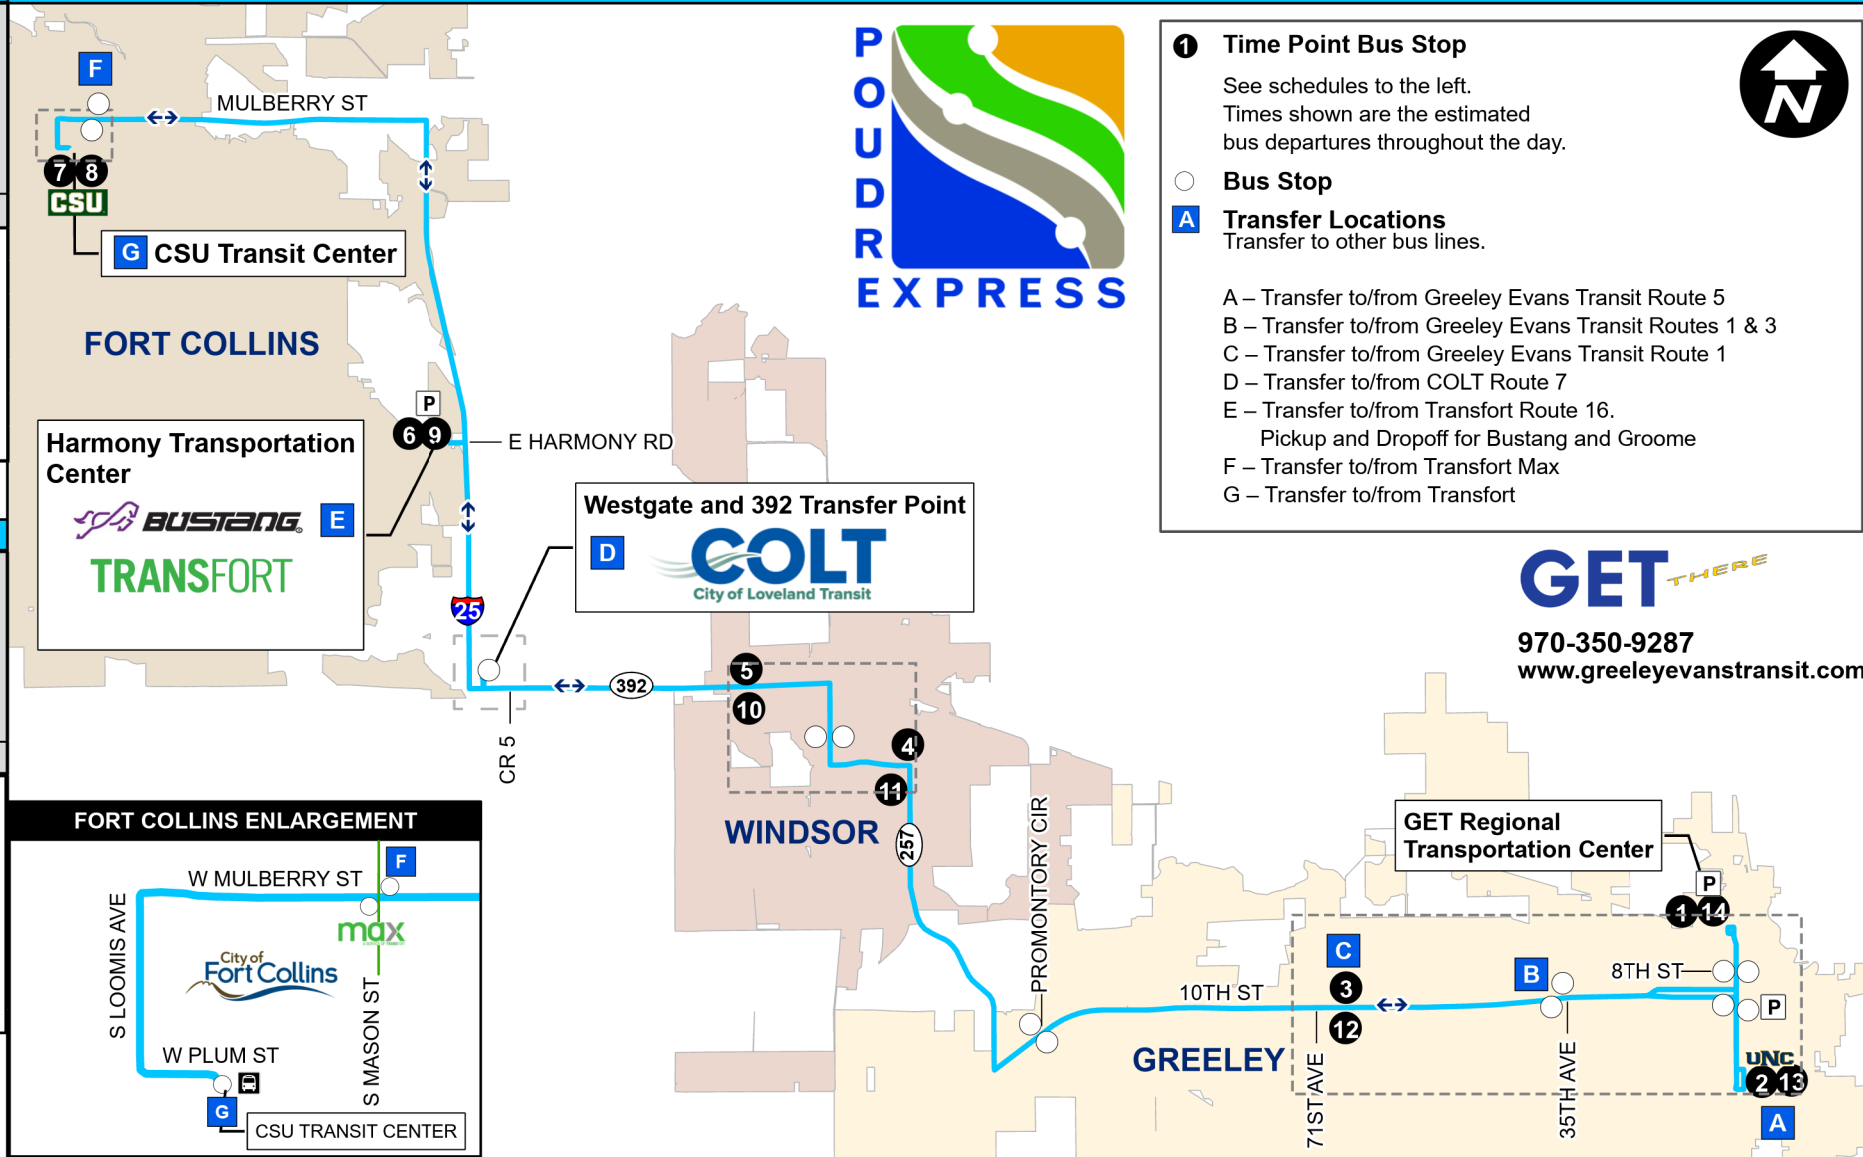

CSU >> FORT COLLINS >> WINDSOR >> UNC >> GREELEY

CSU Transit Center	Harmony Transportation Center	Main St & 15th St Safeway	Eastman Park Dr & Highway 257 Tolmar	10th St & 69th Ave King Soopers	10th Ave & 20th St UNC Central Resident Halls	Greeley Regional Transportation Center
8	9	10	11	12	13	14
6:30 AM	6:48 AM	7:01 AM	7:08 AM	7:21 AM	7:35 AM	7:47 AM
7:45 AM	8:03 AM	8:16 AM	8:23 AM	8:36 AM	8:50 AM	9:02 AM
8:30 AM	8:48 AM	9:01 AM	9:08 AM	9:21 AM	9:35 AM	9:47 AM
9:15 AM	9:33 AM	9:46 AM	9:53 AM	10:06 AM	10:20 AM	10:32 AM
1:15 PM	1:33 PM	1:46 PM	1:53 PM	2:06 PM	2:20 PM	2:32 PM
4:15 PM	4:33 PM	4:46 PM	4:53 PM	5:06 PM	5:20 PM	5:32 PM
5:15 PM	5:33 PM	5:46 PM	5:53 PM	6:06 PM	6:20 PM	6:32 PM
5:40 PM	5:58 PM	6:11 PM	6:18 PM	6:31 PM	6:45 PM	6:57 PM

GET REGIONAL TRANSPORTATION CENTER >> WINDSOR >> CSU TRANSIT CENTER

1 Time Point Bus Stop
See schedules to the left. Times shown are the estimated bus departures throughout the day.

○ Bus Stop

A Transfer Locations
Transfer to other bus lines.

- A – Transfer to/from Greeley Evans Transit Route 5
- B – Transfer to/from Greeley Evans Transit Routes 1 & 3
- C – Transfer to/from Greeley Evans Transit Route 1
- D – Transfer to/from COLT Route 7
- E – Transfer to/from Transfort Route 16.
  Pickup and Dropoff for Bustang and Groome
- F – Transfer to/from Transfort Max
- G – Transfer to/from Transfort

GET THERE
970-350-9287
www.greeleyevanstransit.com