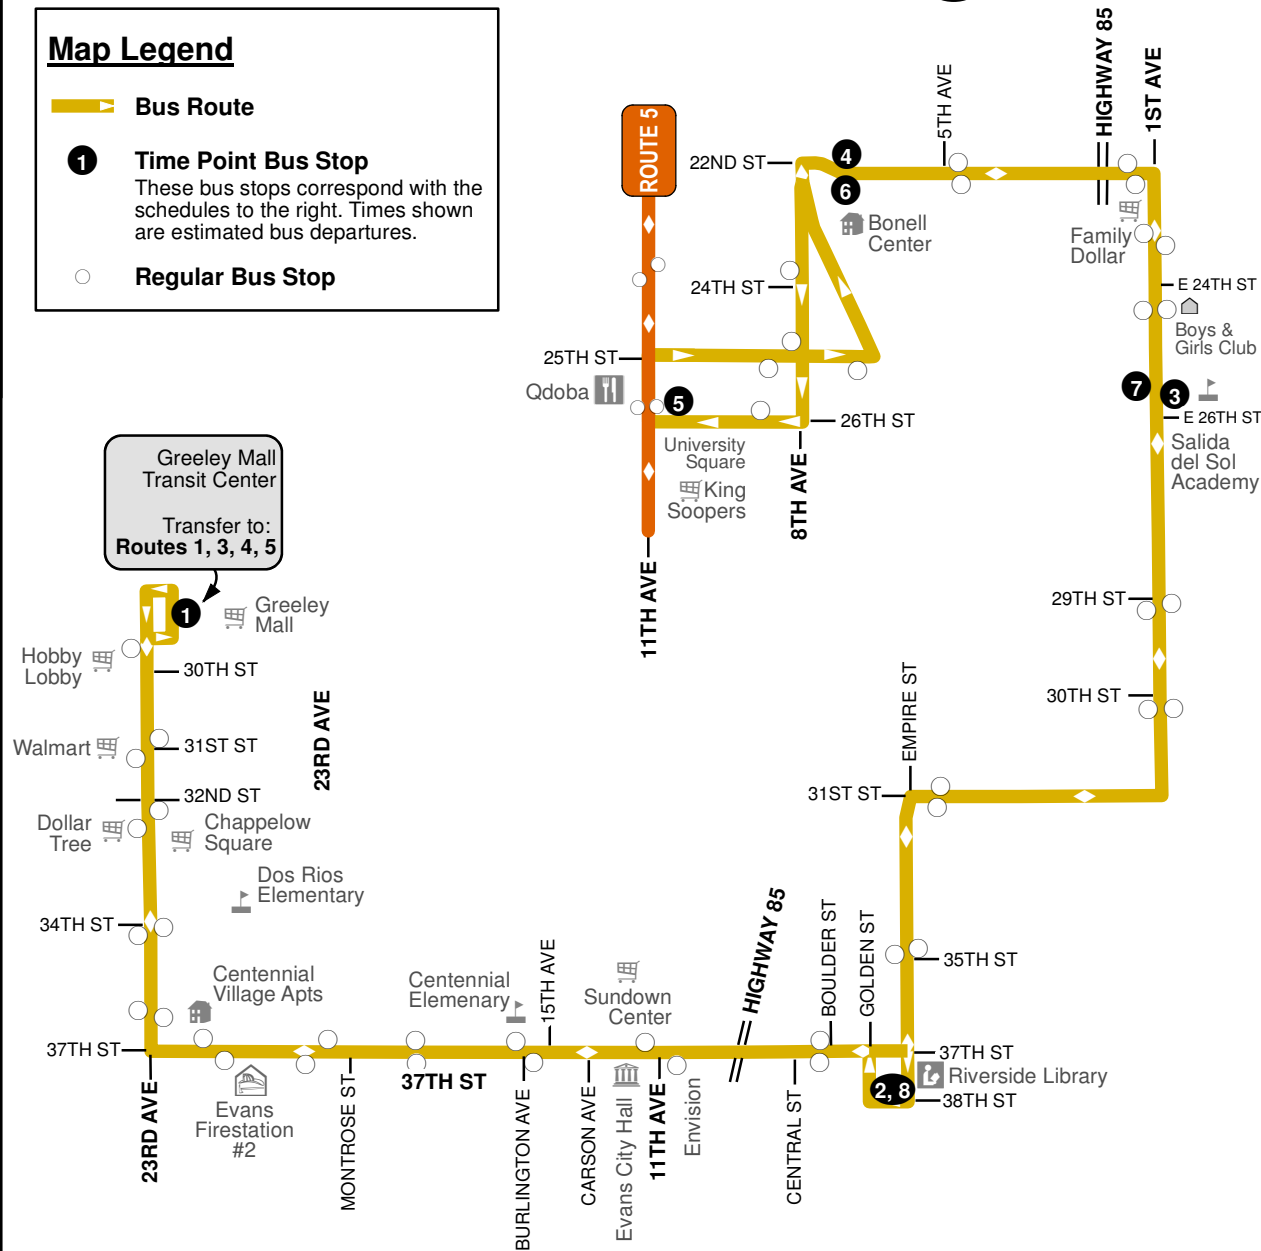

GREELEY MALL >> RIVERSIDE LIBRARY >> UNIVERSITY SQUARE

ROUTE 2

Map Legend

Bus Route

1 **Time Point Bus Stop**
These bus stops correspond with the schedules to the right. Times shown are estimated bus departures.

Regular Bus Stop

Updated: 8/8/2017

NORTHBOUND TIME STOPS

SOUTHBOUND TIME STOPS

Greeley Mall Transfer Center	38th St & Empire Riverside Library	1st Ave & 26th St Salida DelSol	22nd St & 8th Ave Bonell Senior Living	26th St & 11th Ave Route 5 Transfer Point	22nd St & 8th Ave Bonell Senior Living	1st Ave & 26th St Salida DelSol	38th St & Empire Riverside Library
1	2	3	4	5	6	7	8
-	-	-	-	6:35 AM	6:39 AM	6:43 AM	6:48 AM
-	-	-	-	7:05 AM	7:09 AM	7:13 AM	7:18 AM
7:05 AM	7:15 AM	7:20 AM	7:25 AM	7:35 AM	7:39 AM	7:43 AM	7:48 AM
8:05 AM	8:15 AM	8:20 AM	8:25 AM	8:35 AM	8:39 AM	8:43 AM	8:48 AM
9:05 AM	9:15 AM	9:20 AM	9:25 AM	9:35 AM	9:39 AM	9:43 AM	9:48 AM
10:05 AM	10:15 AM	10:20 AM	10:25 AM	10:35 AM	10:39 AM	10:43 AM	10:48 AM
11:05 AM	11:15 AM	11:20 AM	11:25 AM	11:35 AM	11:39 AM	11:43 AM	11:48 AM
12:05 PM	12:15 PM	12:20 PM	12:25 PM	12:35 PM	12:39 PM	12:43 PM	12:48 PM
1:05 PM	1:15 PM	1:20 PM	1:25 PM	1:35 PM	1:39 PM	1:43 PM	1:48 PM
2:05 PM	2:15 PM	2:20 PM	2:25 PM	2:35 PM	2:39 PM	2:43 PM	2:48 PM
3:05 PM	3:15 PM	3:20 PM	3:25 PM	3:35 PM	3:39 PM	3:43 PM	3:48 PM
4:05 PM	4:15 PM	4:20 PM	4:25 PM	4:35 PM	4:39 PM	4:43 PM	4:48 PM
5:05 PM	5:15 PM	5:20 PM	5:25 PM	5:35 PM	5:39 PM	5:43 PM	5:48 PM
6:05 PM	6:15 PM	6:20 PM	6:25 PM	6:35 PM	6:39 PM	6:43 PM	6:48 PM
7:05 PM	7:15 PM	7:20 PM	7:25 PM	-	-	-	-

Indicates Saturday Time

*Indicates Peak time When K-12 Is in session

GET THERE

970-350-9287

www.greeleyevanstransit.com