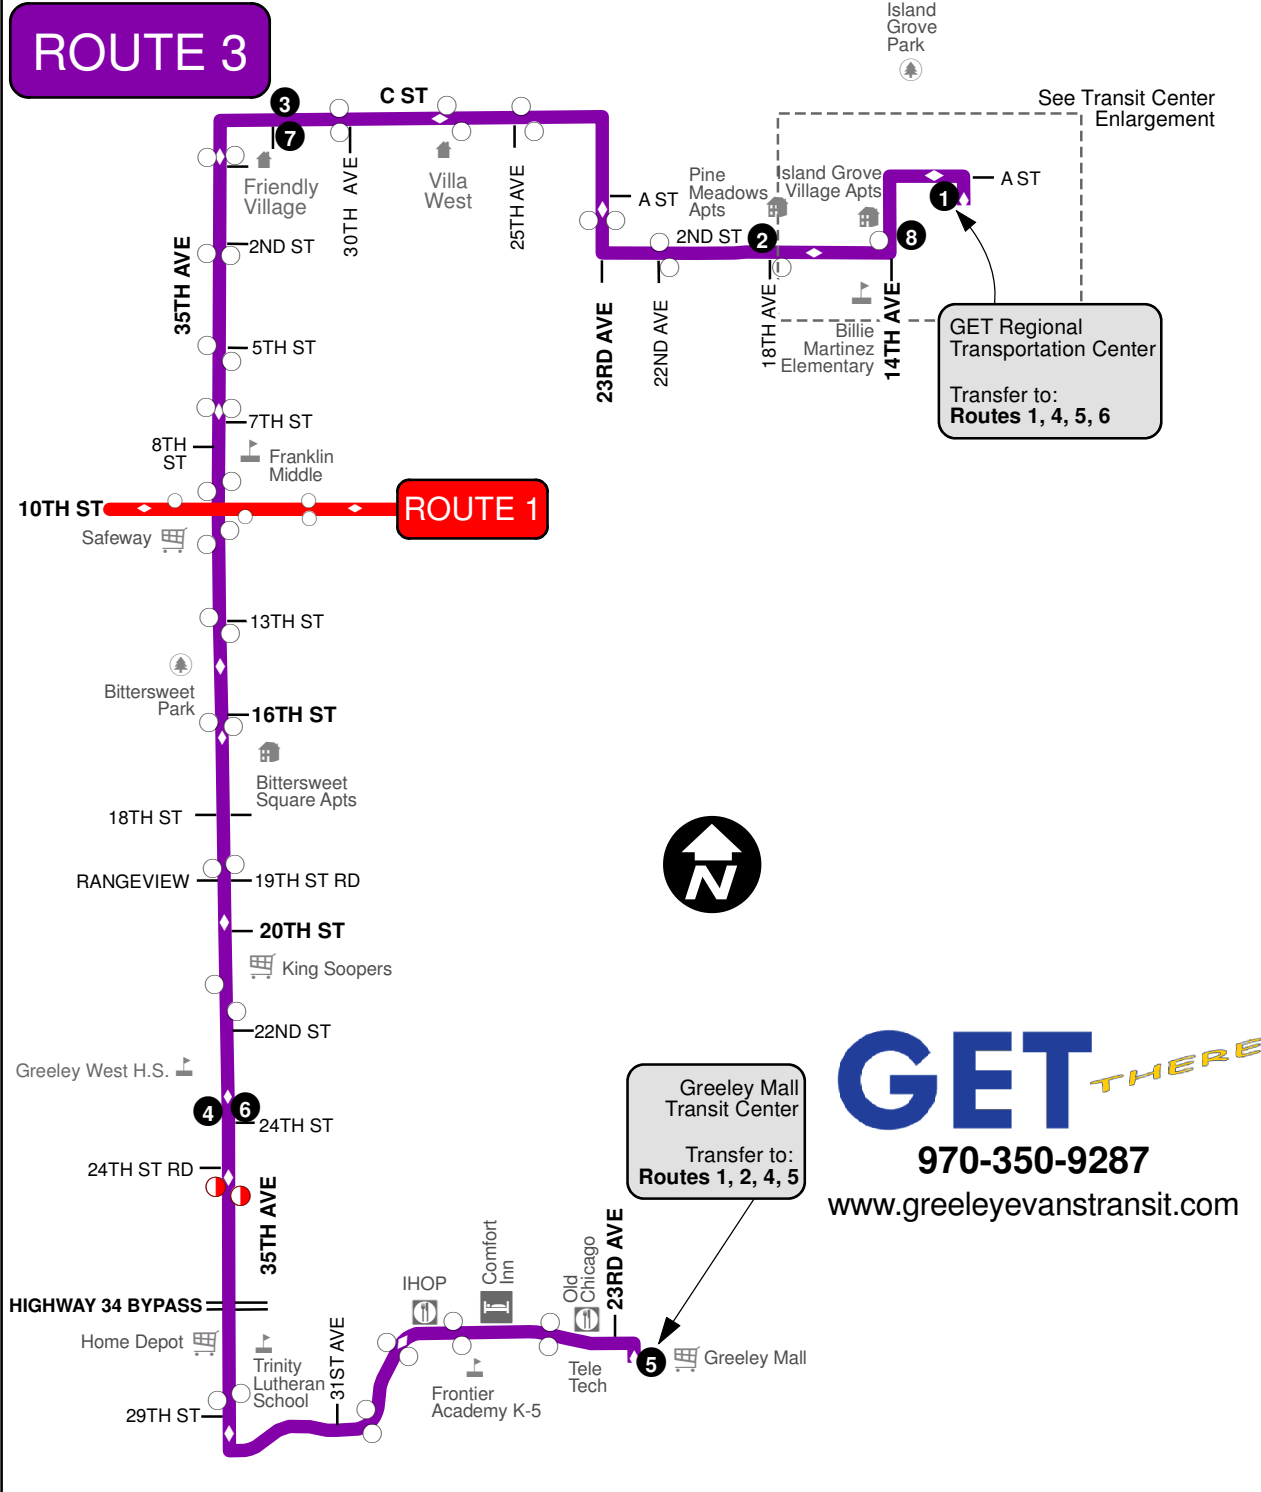

GET REGIONAL TRANSPORTATION CENTER >> GREELEY WEST HS >> GREELEY MALL

ROUTE 3 TIME STOPS

Greeley Regional Transportation Center	2nd St & 18th Ave Pine Meadows	C St & 35th Ave Friendly Village	35th Ave & 24th St Greeley West High	Greeley Mall Transfer Center	35th Ave & 24th St Greeley West High	C St & 35th Ave Friendly Village	14th Ave & 1st St Island Grove
1	2	3	4	5	6	7	8
6:35 AM	6:39 AM	6:43 AM	6:51 AM	7:05 AM	7:12 AM	7:20 AM	7:24 AM
-	-	-	-	7:35 AM	7:42 AM	7:50 AM	7:54 AM
7:35 AM	7:39 AM	7:43 AM	7:51 AM	8:05 AM	8:12 AM	8:20 AM	8:24 AM
8:35 AM	8:39 AM	8:43 AM	8:51 AM	9:05 AM	9:12 AM	9:20 AM	9:24 AM
9:35 AM	9:39 AM	9:43 AM	9:51 AM	10:05 AM	10:12 AM	10:20 AM	10:24 AM
10:35 AM	10:39 AM	10:43 AM	10:51 AM	11:05 AM	11:12 AM	11:20 AM	11:24 AM
11:35 AM	11:39 AM	11:43 AM	11:51 AM	12:05 PM	12:12 PM	12:20 PM	12:24 PM
12:35 PM	12:39 PM	12:43 PM	12:51 PM	1:05 PM	1:12 PM	1:20 PM	1:24 PM
1:35 PM	1:39 PM	1:43 PM	1:51 PM	2:05 PM	2:12 PM	2:20 PM	2:24 PM
2:35 PM	2:39 PM	2:43 PM	2:51 PM	3:05 PM	3:12 PM	3:20 PM	3:24 PM
-	-	-	-	3:35 PM	3:42 PM	3:50 PM	3:54 PM
3:35 PM	3:39 PM	3:43 PM	3:51 PM	4:05 PM	4:12 PM	4:20 PM	4:24 PM
4:35 PM	4:39 PM	4:43 PM	4:51 PM	5:05 PM	5:12 PM	5:20 PM	5:24 PM
5:35 PM	5:39 PM	5:43 PM	5:51 PM	6:05 PM	6:12 PM	6:20 PM	6:24 PM
6:35 PM	6:39 PM	6:43 PM	6:51 PM	7:05 PM	7:12 PM	7:20 PM	7:24 PM

Indicates Saturday Times Indicates Peak Time When K-12 is in Session

MAP LEGEND

- Bus Route
- Time Point Bus Stop
These bus stops correspond with the schedules to the right. Times shown are estimated bus departures.
- Regular Bus Stop
- Stop with Multiple Routes
Allows for transfer to other bus lines. See other route information for stop times.

TRANSIT CENTER ENLARGEMENT

Updated: 8/8/2017