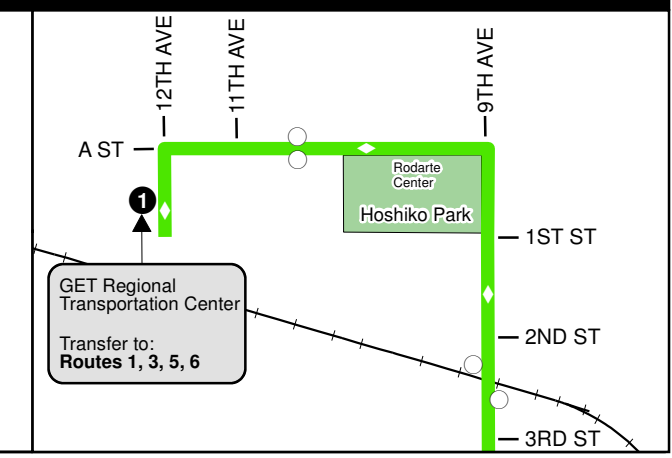

GET REGIONAL TRANSPORTATION CENTER >> NCMC >> GREELEY MALL

**ROUTE 4**

GRTC TO MALL TIME STOPS

MALL TO GRTC TIME STOPS

Greeley Regional Transportation Center	4th Ave & 11th St CJ Archibeque Park	16th St & 18th Ave NCMC	23rd Ave & Reservoir Centennial Library	Greeley Mall Transfer Center	23rd Ave & Reservoir Rd St. Mary School	16th St & 18th Ave NCMC	4th Ave & 11th St CJ Archibeque Park
1	2	3	4	5	6	7	8
6:35 AM	6:41 AM	6:48 AM	6:52 AM	7:05 AM	7:08 AM	7:12 AM	7:19 AM
7:35 AM	7:41 AM	7:48 AM	7:52 AM	8:05 AM	8:08 AM	8:12 AM	8:19 AM
8:35 AM	8:41 AM	8:48 AM	8:52 AM	9:05 AM	9:08 AM	9:12 AM	9:19 AM
9:35 AM	9:41 AM	9:48 AM	9:52 AM	10:05 AM	10:08 AM	10:12 AM	10:19 AM
10:35 AM	10:41 AM	10:48 AM	10:52 AM	11:05 AM	11:08 AM	11:12 AM	11:19 AM
11:35 AM	11:41 AM	11:48 AM	11:52 AM	12:05 PM	12:08 PM	12:12 PM	12:19 PM
12:35 PM	12:41 PM	12:48 PM	12:52 PM	1:05 PM	1:08 PM	1:12 PM	1:19 PM
1:35 PM	1:41 PM	1:48 PM	1:52 PM	2:05 PM	2:08 PM	2:12 PM	2:19 PM
2:35 PM	2:41 PM	2:48 PM	2:52 PM	3:05 PM	3:08 PM	3:12 PM	3:19 PM
3:35 PM	3:41 PM	3:48 PM	3:52 PM	4:05 PM	4:08 PM	4:12 PM	4:19 PM
4:35 PM	4:41 PM	4:48 PM	4:52 PM	5:05 PM	5:08 PM	5:12 PM	5:19 PM
5:35 PM	5:41 PM	5:48 PM	5:52 PM	6:05 PM	6:08 PM	6:12 PM	6:19 PM
6:35 PM	6:41 PM	6:48 PM	6:52 PM	7:05 PM	7:08 PM	7:12 PM	7:19 PM

Indicates Saturday Times

MAP LEGEND

- Bus Route
- Time Point Bus Stop  
These bus stops correspond with the schedules above. Times shown are the estimated bus departures throughout the day.
- Regular Bus Stop
- Bus Stop Used by Multiple Routes  
Allows for transfer to other bus lines. See other route information for stop times.

TRANSIT CENTER ENLARGEMENT

Updated: 7/20/2018