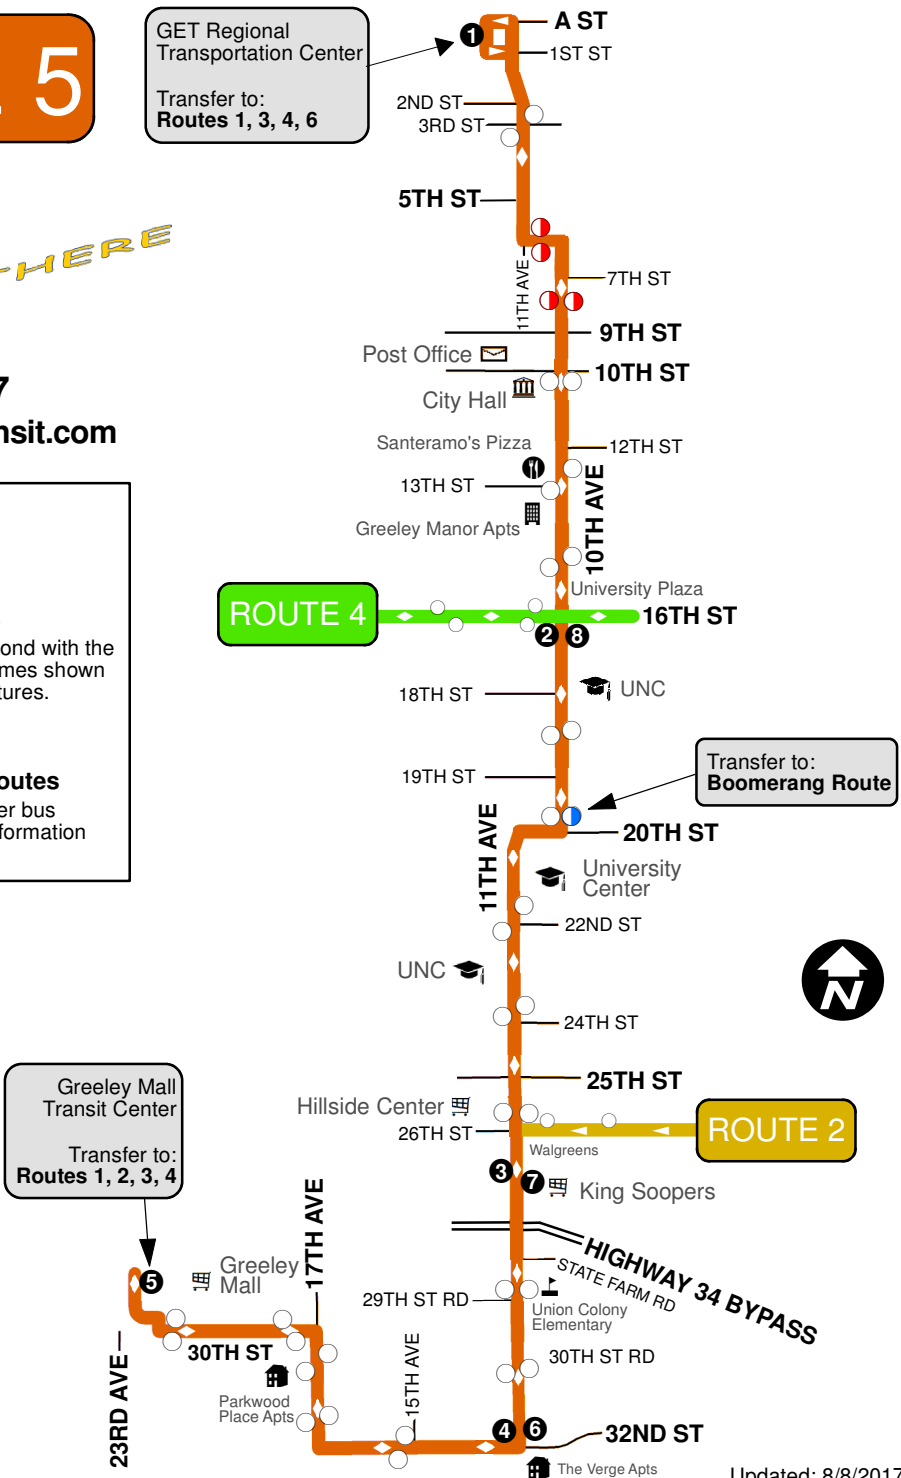

ROUTE 5

970-350-9287

www.greeleyvanstransit.com

Map Legend

Bus Route

1 Time Point Bus Stop

These bus stops correspond with the schedules to the right. Times shown are estimated bus departures.

Regular Bus Stop

Stop with Multiple Routes

Allows for transfer to other bus lines. See other route information for stop times.

Updated: 8/8/2017

SOUTHBOUND TIME STOPS

NORTHBOUND TIME STOPS

SATURDAY TIME STOPS

Greeley Regional Transportation Center	10th Ave and 16th St.	11th Ave & 27th St University Square	11th Ave & 32nd St The Grove	Greeley Mall Transfer Center	11th Ave & 32nd St The Grove	11th Ave & 26th St University Square	10th Ave and 16th St.
1	2	3	4	5	6	7	8
6:15 AM	6:22 AM	6:29 AM	6:31 AM	6:45 AM	6:49 AM	6:52 AM	6:58 AM
6:35 AM	6:42 AM	6:49 AM	6:51 AM	7:05 AM	7:09 AM	7:12 AM	7:18 AM
6:55 AM	7:02 AM	7:09 AM	7:11 AM	7:25 AM	7:29 AM	7:32 AM	7:38 AM
7:15 AM	7:22 AM	7:29 AM	7:31 AM	7:45 AM	7:49 AM	7:52 AM	7:58 AM
7:35 AM	7:42 AM	7:49 AM	7:51 AM	8:05 AM	8:09 AM	8:12 AM	8:18 AM
7:55 AM	8:02 AM	8:09 AM	8:11 AM	8:25 AM	8:29 AM	8:32 AM	8:38 AM
8:15 AM	8:22 AM	8:29 AM	8:31 AM	8:45 AM	8:49 AM	8:52 AM	8:58 AM
8:35 AM	8:42 AM	8:49 AM	8:51 AM	9:05 AM	9:09 AM	9:12 AM	9:18 AM
8:55 AM	9:02 AM	9:09 AM	9:11 AM	9:25 AM	9:29 AM	9:32 AM	9:38 AM
9:15 AM	9:22 AM	9:29 AM	9:31 AM	9:45 AM	9:49 AM	9:52 AM	9:58 AM
9:35 AM	9:42 AM	9:49 AM	9:51 AM	10:05 AM	10:09 AM	10:12 AM	10:18 AM
9:55 AM	10:02 AM	10:09 AM	10:11 AM	10:25 AM	10:29 AM	10:32 AM	10:38 AM
10:15 AM	10:22 AM	10:29 AM	10:31 AM	10:45 AM	10:49 AM	10:52 AM	10:58 AM
10:35 AM	10:42 AM	10:49 AM	10:51 AM	11:05 AM	11:09 AM	11:12 AM	11:18 AM
10:55 AM	11:02 AM	11:09 AM	11:11 AM	11:25 AM	11:29 AM	11:32 AM	11:38 AM
11:15 AM	11:22 AM	11:29 AM	11:31 AM	11:45 AM	11:49 AM	11:52 AM	11:58 AM
11:35 AM	11:42 AM	11:49 AM	11:51 AM	12:05 PM	12:09 PM	12:12 PM	12:18 PM
11:55 AM	12:02 PM	12:09 PM	12:11 PM	12:25 PM	12:29 PM	12:32 PM	12:38 PM
12:15 PM	12:22 PM	12:29 PM	12:31 PM	12:45 PM	12:49 PM	12:52 PM	12:58 PM
12:35 PM	12:42 PM	12:49 PM	12:51 PM	1:05 PM	1:09 PM	1:12 PM	1:18 PM
12:55 PM	1:02 PM	1:09 PM	1:11 PM	1:25 PM	1:29 PM	1:32 PM	1:38 PM
1:15 PM	1:22 PM	1:29 PM	1:31 PM	1:45 PM	1:49 PM	1:52 PM	1:58 PM
1:35 PM	1:42 PM	1:49 PM	1:51 PM	2:05 PM	2:09 PM	2:12 PM	2:18 PM
1:55 PM	2:02 PM	2:09 PM	2:11 PM	2:25 PM	2:29 PM	2:32 PM	2:38 PM
2:15 PM	2:22 PM	2:29 PM	2:31 PM	2:45 PM	2:49 PM	2:52 PM	2:58 PM
2:35 PM	2:42 PM	2:49 PM	2:51 PM	3:05 PM	3:09 PM	3:12 PM	3:18 PM
2:55 PM	3:02 PM	3:09 PM	3:11 PM	3:25 PM	3:29 PM	3:32 PM	3:38 PM
3:15 PM	3:22 PM	3:29 PM	3:31 PM	3:45 PM	3:49 PM	3:52 PM	3:58 PM
3:35 PM	3:42 PM	3:49 PM	3:51 PM	4:05 PM	4:09 PM	4:12 PM	4:18 PM
3:55 PM	4:02 PM	4:09 PM	4:11 PM	4:25 PM	4:29 PM	4:32 PM	4:38 PM
4:15 PM	4:22 PM	4:29 PM	4:31 PM	4:45 PM	4:49 PM	4:52 PM	4:58 PM
4:35 PM	4:42 PM	4:49 PM	4:51 PM	5:05 PM	5:09 PM	5:12 PM	5:18 PM
4:55 PM	5:02 PM	5:09 PM	5:11 PM	5:25 PM	5:29 PM	5:32 PM	5:38 PM
5:15 PM	5:22 PM	5:29 PM	5:31 PM	5:45 PM	5:49 PM	5:52 PM	5:58 PM
5:35 PM	5:42 PM	5:49 PM	5:51 PM	6:05 PM	6:09 PM	6:12 PM	6:18 PM
6:05 PM	6:12 PM	6:19 PM	6:21 PM	6:35 PM	6:39 PM	6:42 PM	6:48 PM
6:35 PM	6:42 PM	6:49 PM	6:51 PM	7:05 PM	7:09 PM	7:12 PM	7:18 PM