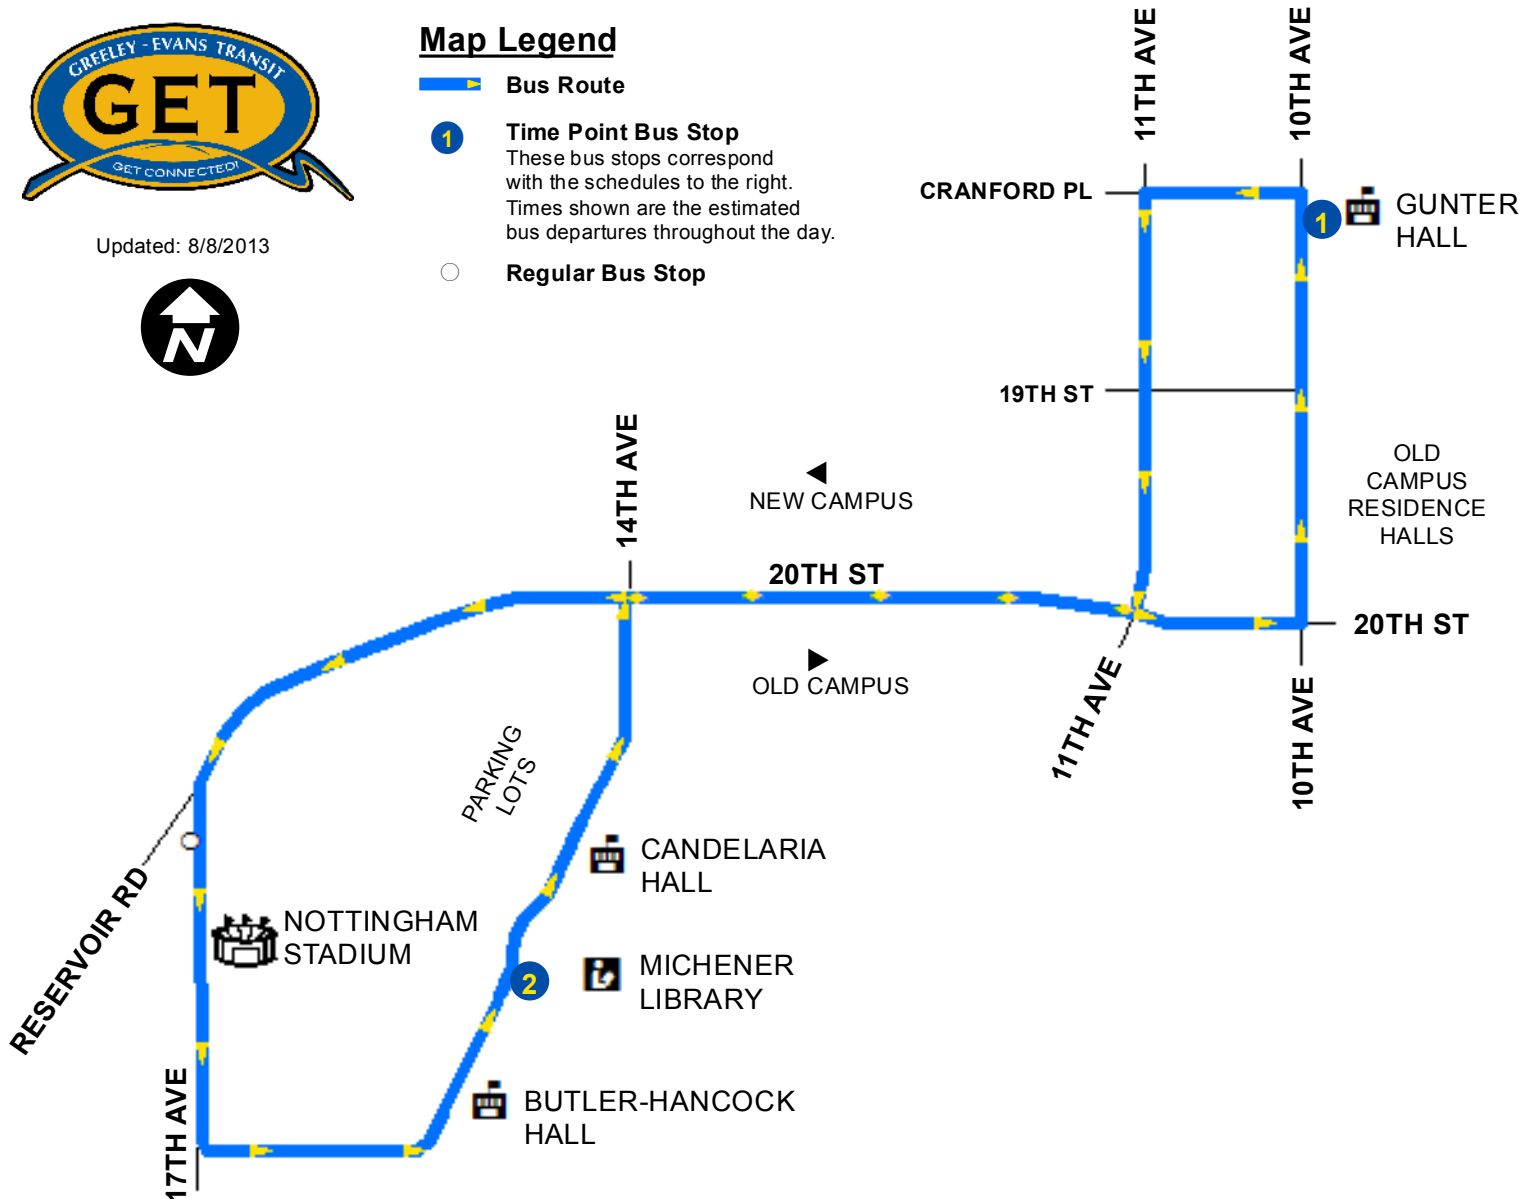

Know when the next bus is coming from any mobile phone!
Download the RouteShout app from your iPhone or Android Market today or visit www.RouteShout.com

RouteShout

The stops on this route include:

- Gunter Hall
- Nottingham Field
- Michener Library

For more information on GET fixed routes please visit www.GreeleyEvansTransit.com

or call 970-350-9287

**UNC Students ride
FREE on the entire
GET fixed route
system simply by
showing your
current student ID!**

**University of
Northern Colorado
Boomerang Bus
Route**

BOOMERANG

Greeley-Evans Transit Bus Route Map,
in cooperation with the University of Northern Colorado

Updated: 8/8/2013

Map Legend

-  **Bus Route**
-  **Time Point Bus Stop**
These bus stops correspond with the schedules to the right. Times shown are the estimated bus departures throughout the day.
-  **Regular Bus Stop**

Bus Departure Times