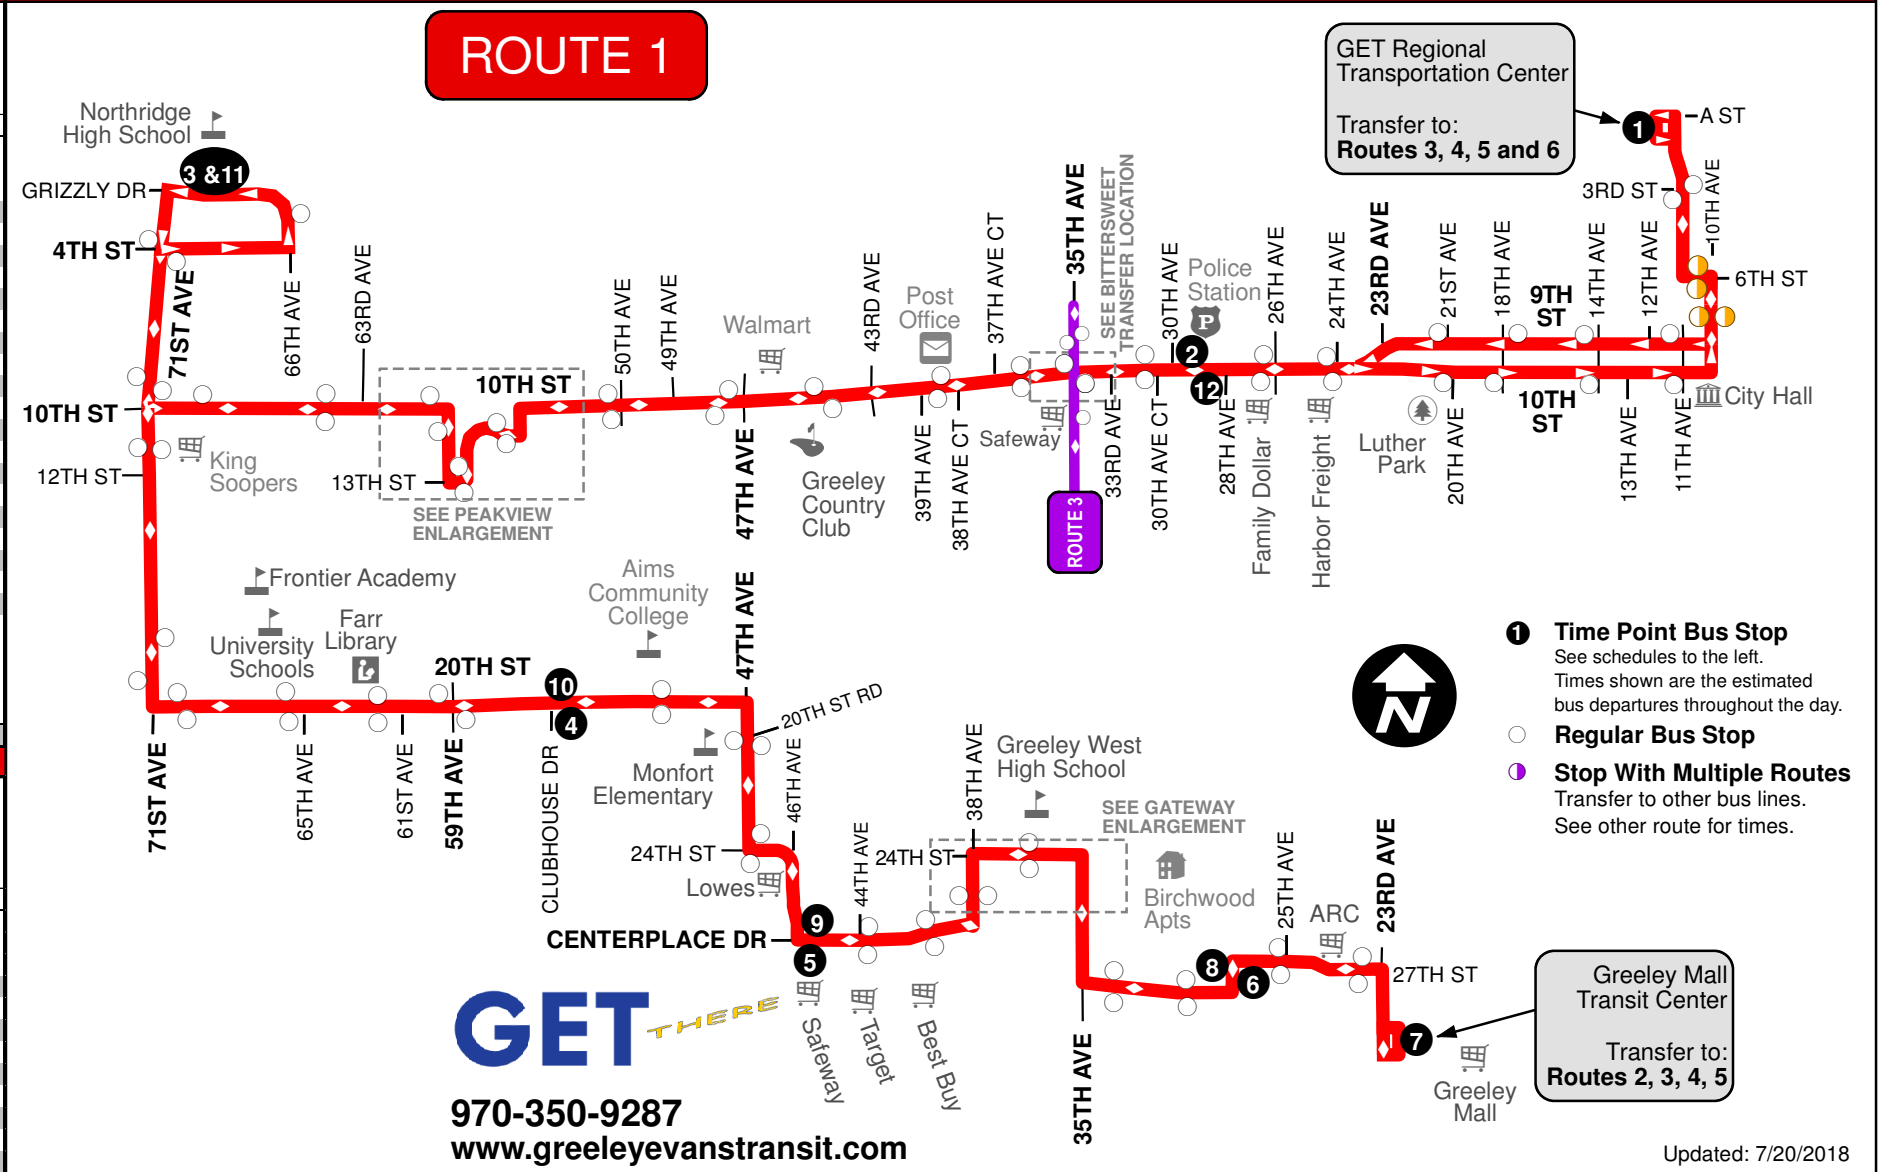

Indicates Saturday Times

GET REGIONAL TRANSPORTATION CENTER >> NORTHRIDGE HS >> AIMS >> GREELEY WEST HS >> GREELEY MALL

ROUTE 1

GET THERE
970-350-9287
www.greeleyevanstransit.com

- **1 Time Point Bus Stop**
  See schedules to the left. Times shown are the estimated bus departures throughout the day.
- **Regular Bus Stop**
- **Stop With Multiple Routes**
  Transfer to other bus lines. See other route for times.