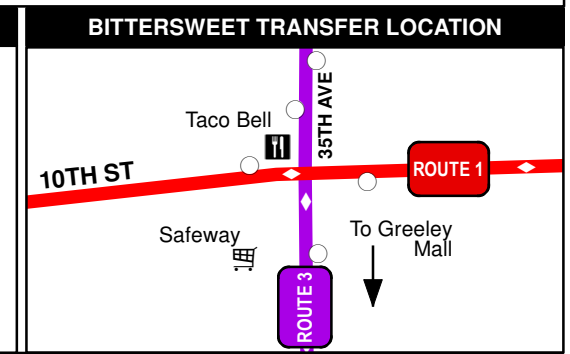

Indicates Saturday Times

GREELEY MALL TO GRTC TIME STOPS

Greeley Mall Transfer Center	27th St & 27th St Ln Birchwood	Centerplace & 46th Ave Chick-Fil-A	20th St & Clubhouse Dr. Aims	Grizzly & 71st Ave Northridge HS	10th St & 28th Ave Wilshire
7	8	9	10	11	12
6:05 AM	6:07 AM	6:13 AM	6:16 AM	6:25 AM	6:41 AM
6:35 AM	6:37 AM	6:43 AM	6:46 AM	6:55 AM	7:11 AM
7:05 AM	7:07 AM	7:13 AM	7:16 AM	7:25 AM	7:41 AM
7:35 AM	7:37 AM	7:43 AM	7:46 AM	7:55 AM	8:11 AM
8:05 AM	8:07 AM	8:13 AM	8:16 AM	8:25 AM	8:41 AM
8:35 AM	8:37 AM	8:43 AM	8:46 AM	8:55 AM	9:11 AM
9:05 AM	9:07 AM	9:13 AM	9:16 AM	9:25 AM	9:41 AM
9:35 AM	9:37 AM	9:43 AM	9:46 AM	9:55 AM	10:11 AM
10:05 AM	10:07 AM	10:13 AM	10:16 AM	10:25 AM	10:41 AM
10:35 AM	10:37 AM	10:43 AM	10:46 AM	10:55 AM	11:11 AM
11:05 AM	11:07 AM	11:13 AM	11:16 AM	11:25 AM	11:41 AM
11:35 AM	11:37 AM	11:43 AM	11:46 AM	11:55 AM	12:11 PM
12:05 PM	12:07 PM	12:13 PM	12:16 PM	12:25 PM	12:41 PM
12:35 PM	12:37 PM	12:43 PM	12:46 PM	12:55 PM	1:11 PM
1:05 PM	1:07 PM	1:13 PM	1:16 PM	1:25 PM	1:41 PM
1:35 PM	1:37 PM	1:43 PM	1:46 PM	1:55 PM	2:11 PM
2:05 PM	2:07 PM	2:13 PM	2:16 PM	2:25 PM	2:41 PM
2:35 PM	2:37 PM	2:43 PM	2:46 PM	2:55 PM	3:11 PM
3:05 PM	3:07 PM	3:13 PM	3:16 PM	3:25 PM	3:41 PM
3:35 PM	3:37 PM	3:43 PM	3:46 PM	3:55 PM	4:11 PM
4:05 PM	4:07 PM	4:13 PM	4:16 PM	4:25 PM	4:41 PM
4:35 PM	4:37 PM	4:43 PM	4:46 PM	4:55 PM	5:11 PM
5:05 PM	5:07 PM	5:13 PM	5:16 PM	5:25 PM	5:41 PM
5:35 PM	5:37 PM	5:43 PM	5:46 PM	5:55 PM	6:11 PM
6:05 PM	6:07 PM	6:13 PM	6:16 PM	6:25 PM	6:41 PM
6:35 PM	6:37 PM	6:43 PM	6:46 PM	6:55 PM	7:11 PM
7:05 PM	7:07 PM	7:13 PM	7:16 PM	7:25 PM	7:41 PM

Indicates Saturday Times

GET REGIONAL TRANSPORTATION CENTER >> NORTHRIDGE HS >> AIMS >> GREELEY WEST HS >> GREELEY MALL

ROUTE 1

GET THERE
 970-350-9287
 www.greeleyevanstransit.com

- 1 Time Point Bus Stop**
See schedules to the left. Times shown are the estimated bus departures throughout the day.
- Regular Bus Stop**
- Stop With Multiple Routes**
Transfer to other bus lines. See other route for times.