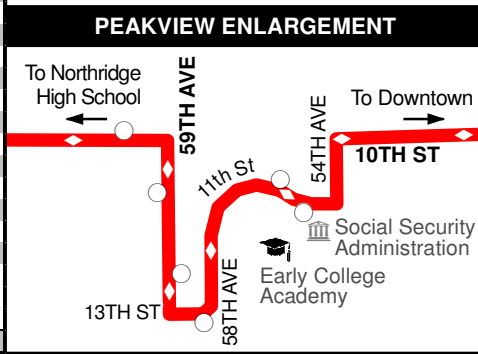

Indicates Saturday Times

GREELEY MALL TO GRTC TIME STOPS

Greeley Mall Transfer Center	27th St & 27th St Ln Birchwood	Centerplace & 46th Ave Chick-Fil-A	20th St & Clubhouse Dr. Aims	Grizzly & 71st Ave Northridge HS	10th St & 28th Ave Wilshire
7	8	9	10	11	12
6:05 AM	6:07 AM	6:13 AM	6:16 AM	6:25 AM	6:41 AM
6:35 AM	6:37 AM	6:43 AM	6:46 AM	6:55 AM	7:11 AM
7:05 AM	7:07 AM	7:13 AM	7:16 AM	7:25 AM	7:41 AM
7:35 AM	7:37 AM	7:43 AM	7:46 AM	7:55 AM	8:11 AM
8:05 AM	8:07 AM	8:13 AM	8:16 AM	8:25 AM	8:41 AM
8:35 AM	8:37 AM	8:43 AM	8:46 AM	8:55 AM	9:11 AM
9:05 AM	9:07 AM	9:13 AM	9:16 AM	9:25 AM	9:41 AM
9:35 AM	9:37 AM	9:43 AM	9:46 AM	9:55 AM	10:11 AM
10:05 AM	10:07 AM	10:13 AM	10:16 AM	10:25 AM	10:41 AM
10:35 AM	10:37 AM	10:43 AM	10:46 AM	10:55 AM	11:11 AM
11:05 AM	11:07 AM	11:13 AM	11:16 AM	11:25 AM	11:41 AM
11:35 AM	11:37 AM	11:43 AM	11:46 AM	11:55 AM	12:11 PM
12:05 PM	12:07 PM	12:13 PM	12:16 PM	12:25 PM	12:41 PM
12:35 PM	12:37 PM	12:43 PM	12:46 PM	12:55 PM	1:11 PM
1:05 PM	1:07 PM	1:13 PM	1:16 PM	1:25 PM	1:41 PM
1:35 PM	1:37 PM	1:43 PM	1:46 PM	1:55 PM	2:11 PM
2:05 PM	2:07 PM	2:13 PM	2:16 PM	2:25 PM	2:41 PM
2:35 PM	2:37 PM	2:43 PM	2:46 PM	2:55 PM	3:11 PM
3:05 PM	3:07 PM	3:13 PM	3:16 PM	3:25 PM	3:41 PM
3:35 PM	3:37 PM	3:43 PM	3:46 PM	3:55 PM	4:11 PM
4:05 PM	4:07 PM	4:13 PM	4:16 PM	4:25 PM	4:41 PM
4:35 PM	4:37 PM	4:43 PM	4:46 PM	4:55 PM	5:11 PM
5:05 PM	5:07 PM	5:13 PM	5:16 PM	5:25 PM	5:41 PM
5:35 PM	5:37 PM	5:43 PM	5:46 PM	5:55 PM	6:11 PM
6:05 PM	6:07 PM	6:13 PM	6:16 PM	6:25 PM	6:41 PM
6:35 PM	6:37 PM	6:43 PM	6:46 PM	6:55 PM	7:11 PM
7:05 PM	7:07 PM	7:13 PM	7:16 PM	7:25 PM	7:41 PM

Indicates Saturday Times

GET REGIONAL TRANSPORTATION CENTER >> NORTHRIDGE HS >> AIMS >> GREELEY WEST HS >> GREELEY MALL

ROUTE 1

GET THERE
 970-350-9287
 www.greeleyevanstransit.com

- 1 Time Point Bus Stop**
See schedules to the left. Times shown are the estimated bus departures throughout the day.
- Regular Bus Stop**
- Stop With Multiple Routes**
Transfer to other bus lines. See other route for times.