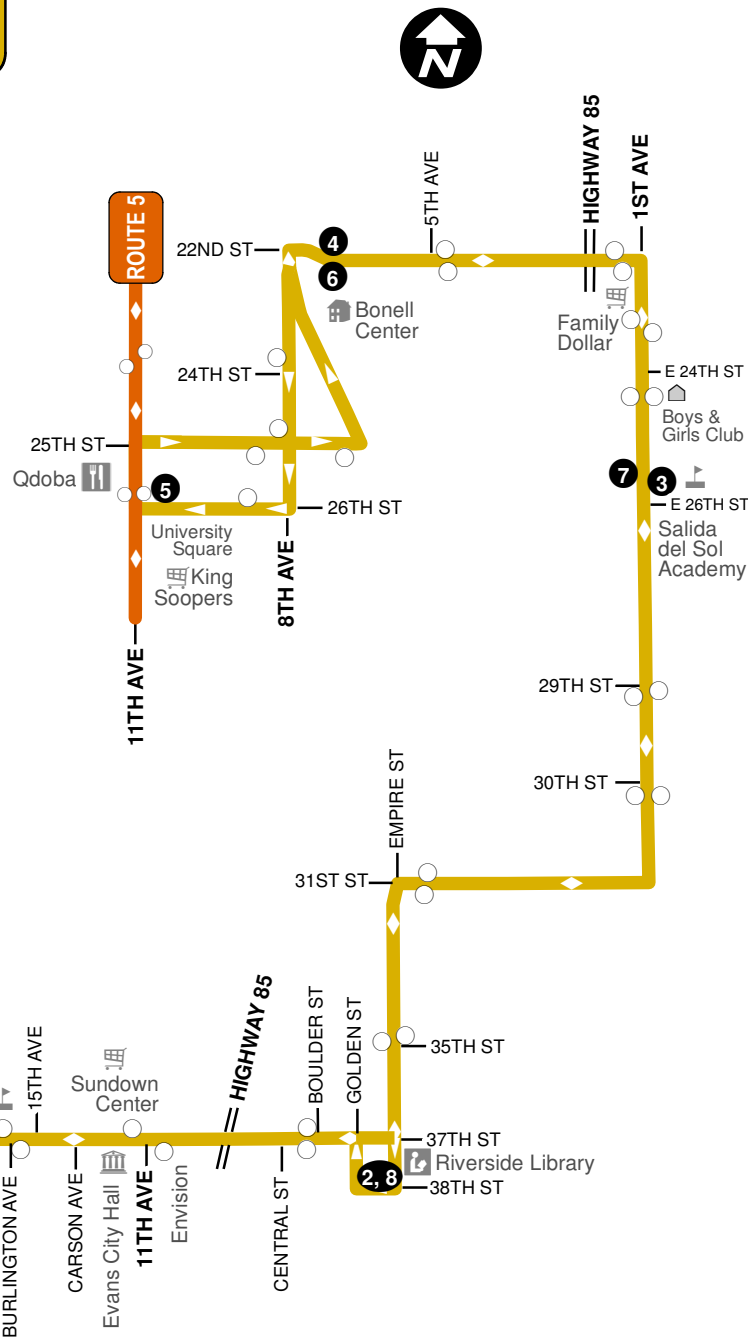

GREELEY MALL >> RIVERSIDE LIBRARY >> UNIVERSITY SQUARE

ROUTE 2

Map Legend

Bus Route

1 **Time Point Bus Stop**
These bus stops correspond with the schedules to the right. Times shown are estimated bus departures.

Regular Bus Stop

NORTHBOUND TIME STOPS

SOUTHBOUND TIME STOPS

Greeley Mall Transfer Center	38th St & Empire Riverside Library	1st Ave & 24th St Boys and Girls Club	22nd St & 8th Ave Bonell Senior Living	26th St & 11th Ave Route 5 Transfer Point	22nd St & 8th Ave Bonell Senior Living	1st Ave & 24th St Boys and Girls Club	38th St & Empire Riverside Library
1	2	3	4	5	6	7	8
-	-	-	-	6:35 AM	6:39 AM	6:43 AM	6:48 AM
7:05 AM	7:15 AM	7:20 AM	7:25 AM	7:35 AM	7:39 AM	7:43 AM	7:48 AM
8:05 AM	8:15 AM	8:20 AM	8:25 AM	8:35 AM	8:39 AM	8:43 AM	8:48 AM
9:05 AM	9:15 AM	9:20 AM	9:25 AM	9:35 AM	9:39 AM	9:43 AM	9:48 AM
10:05 AM	10:15 AM	10:20 AM	10:25 AM	10:35 AM	10:39 AM	10:43 AM	10:48 AM
11:05 AM	11:15 AM	11:20 AM	11:25 AM	11:35 AM	11:39 AM	11:43 AM	11:48 AM
12:05 PM	12:15 PM	12:20 PM	12:25 PM	12:35 PM	12:39 PM	12:43 PM	12:48 PM
1:05 PM	1:15 PM	1:20 PM	1:25 PM	1:35 PM	1:39 PM	1:43 PM	1:48 PM
2:05 PM	2:15 PM	2:20 PM	2:25 PM	2:35 PM	2:39 PM	2:43 PM	2:48 PM
3:05 PM	3:15 PM	3:20 PM	3:25 PM	3:35 PM	3:39 PM	3:43 PM	3:48 PM
4:05 PM	4:15 PM	4:20 PM	4:25 PM	4:35 PM	4:39 PM	4:43 PM	4:48 PM
5:05 PM	5:15 PM	5:20 PM	5:25 PM	5:35 PM	5:39 PM	5:43 PM	5:48 PM
6:05 PM	6:15 PM	6:20 PM	6:25 PM	6:35 PM	6:39 PM	6:43 PM	6:48 PM
7:05 PM	7:15 PM	7:20 PM	7:25 PM	-	-	-	-

Indicates Saturday Time

GET THERE

970-350-9287

www.greeleyevanstransit.com

Updated: 7/20/2018