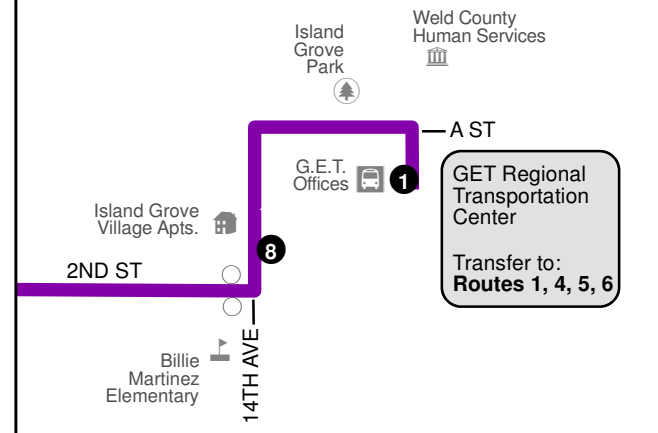

TRANSIT CENTER ENLARGEMENT