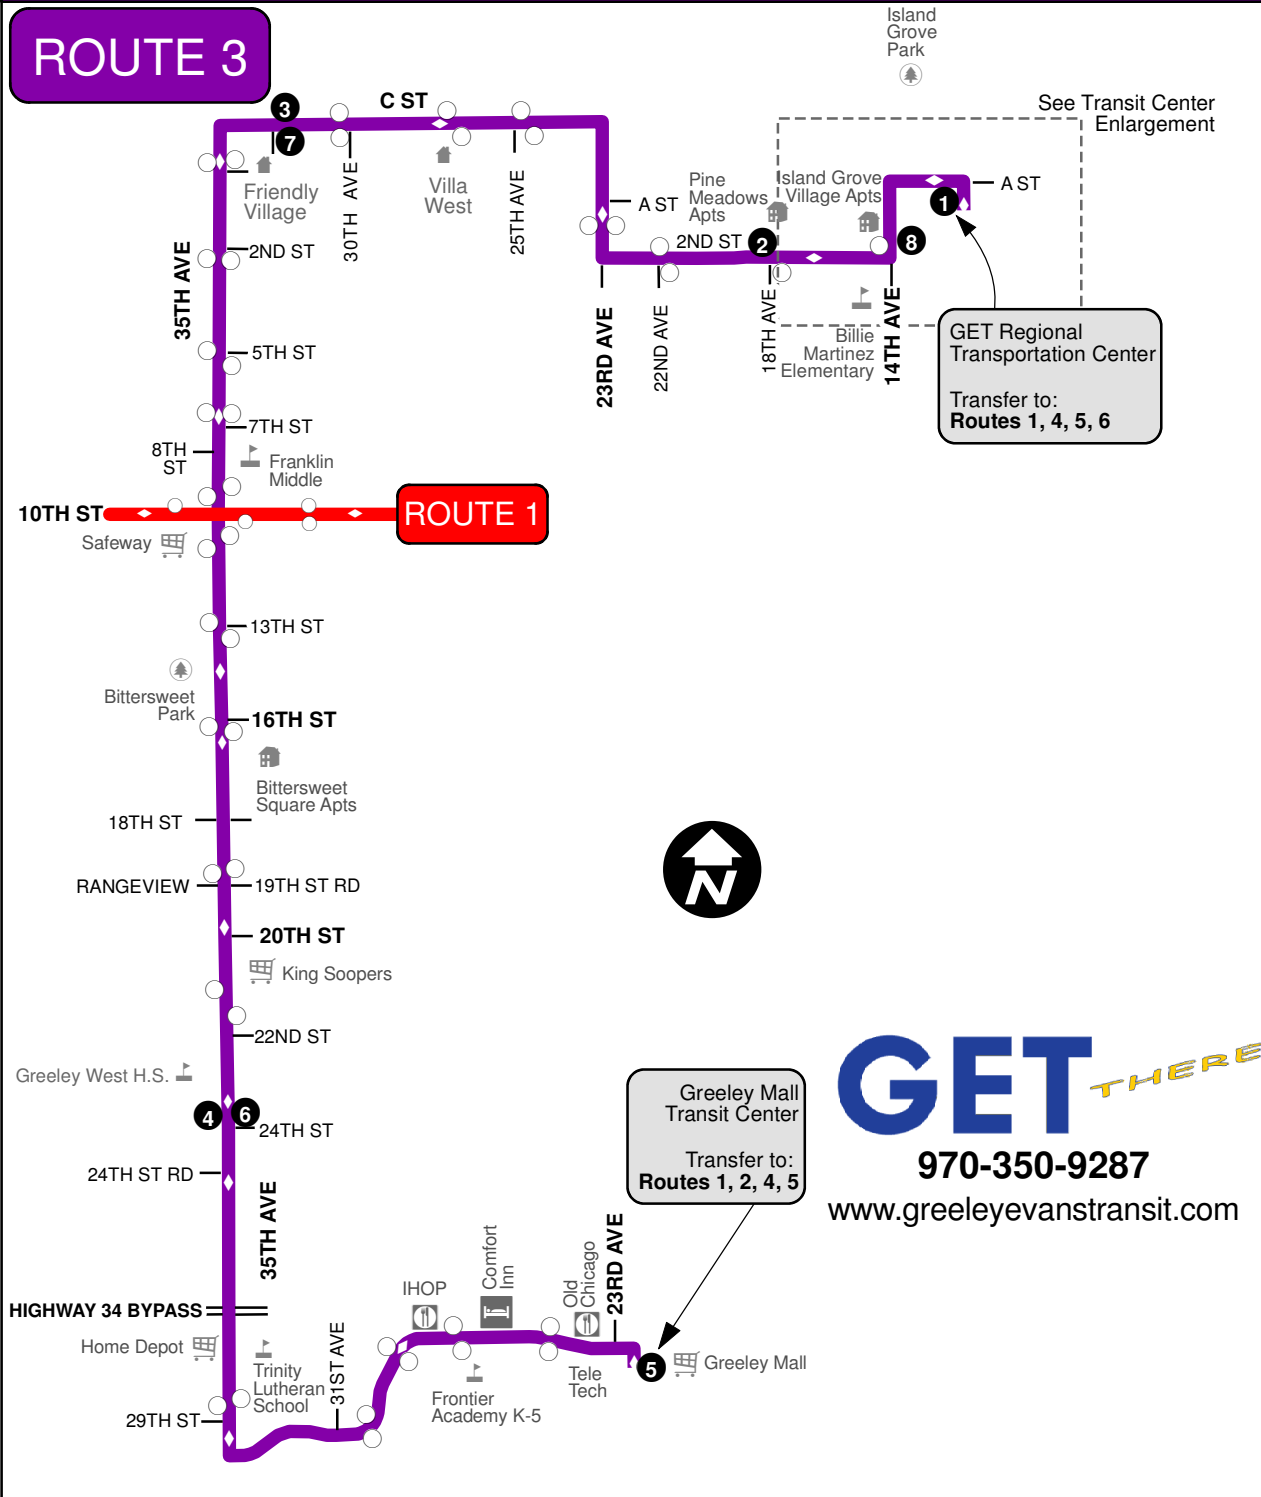

GET REGIONAL TRANSPORTATION CENTER >> GREELEY WEST HS >> GREELEY MALL

GET THERE
 970-350-9287
 www.greeleyevanstransit.com

ROUTE 3 TIME STOPS

Greeley Regional Transportation Center	2nd St & 18th Ave Pine Meadows	C St & 35th Ave Friendly Village	35th Ave & 24th St Greeley West High	Greeley Mall Transfer Center	35th Ave & 24th St Greeley West High	C St & 35th Ave Friendly Village	14th Ave & 1st St Island Grove
1	2	3	4	5	6	7	8
6:35 AM	6:39 AM	6:43 AM	6:51 AM	7:05 AM	7:12 AM	7:20 AM	7:24 AM
7:35 AM	7:39 AM	7:43 AM	7:51 AM	8:05 AM	8:12 AM	8:20 AM	8:24 AM
8:35 AM	8:39 AM	8:43 AM	8:51 AM	9:05 AM	9:12 AM	9:20 AM	9:24 AM
9:35 AM	9:39 AM	9:43 AM	9:51 AM	10:05 AM	10:12 AM	10:20 AM	10:24 AM
10:35 AM	10:39 AM	10:43 AM	10:51 AM	11:05 AM	11:12 AM	11:20 AM	11:24 AM
11:35 AM	11:39 AM	11:43 AM	11:51 AM	12:05 PM	12:12 PM	12:20 PM	12:24 PM
12:35 PM	12:39 PM	12:43 PM	12:51 PM	1:05 PM	1:12 PM	1:20 PM	1:24 PM
1:35 PM	1:39 PM	1:43 PM	1:51 PM	2:05 PM	2:12 PM	2:20 PM	2:24 PM
2:35 PM	2:39 PM	2:43 PM	2:51 PM	3:05 PM	3:12 PM	3:20 PM	3:24 PM
3:35 PM	3:39 PM	3:43 PM	3:51 PM	4:05 PM	4:12 PM	4:20 PM	4:24 PM
4:35 PM	4:39 PM	4:43 PM	4:51 PM	5:05 PM	5:12 PM	5:20 PM	5:24 PM
5:35 PM	5:39 PM	5:43 PM	5:51 PM	6:05 PM	6:12 PM	6:20 PM	6:24 PM
6:35 PM	6:39 PM	6:43 PM	6:51 PM	7:05 PM	7:12 PM	7:20 PM	7:24 PM

Indicates Saturday Times

MAP LEGEND

- Bus Route**
- Time Point Bus Stop**
These bus stops correspond with the schedules to the right. Times shown are estimated bus departures.
- Regular Bus Stop**
- Stop with Multiple Routes**
Allows for transfer to other bus lines. See other route information for stop times.

TRANSIT CENTER ENLARGEMENT

Updated: 7/20/2018