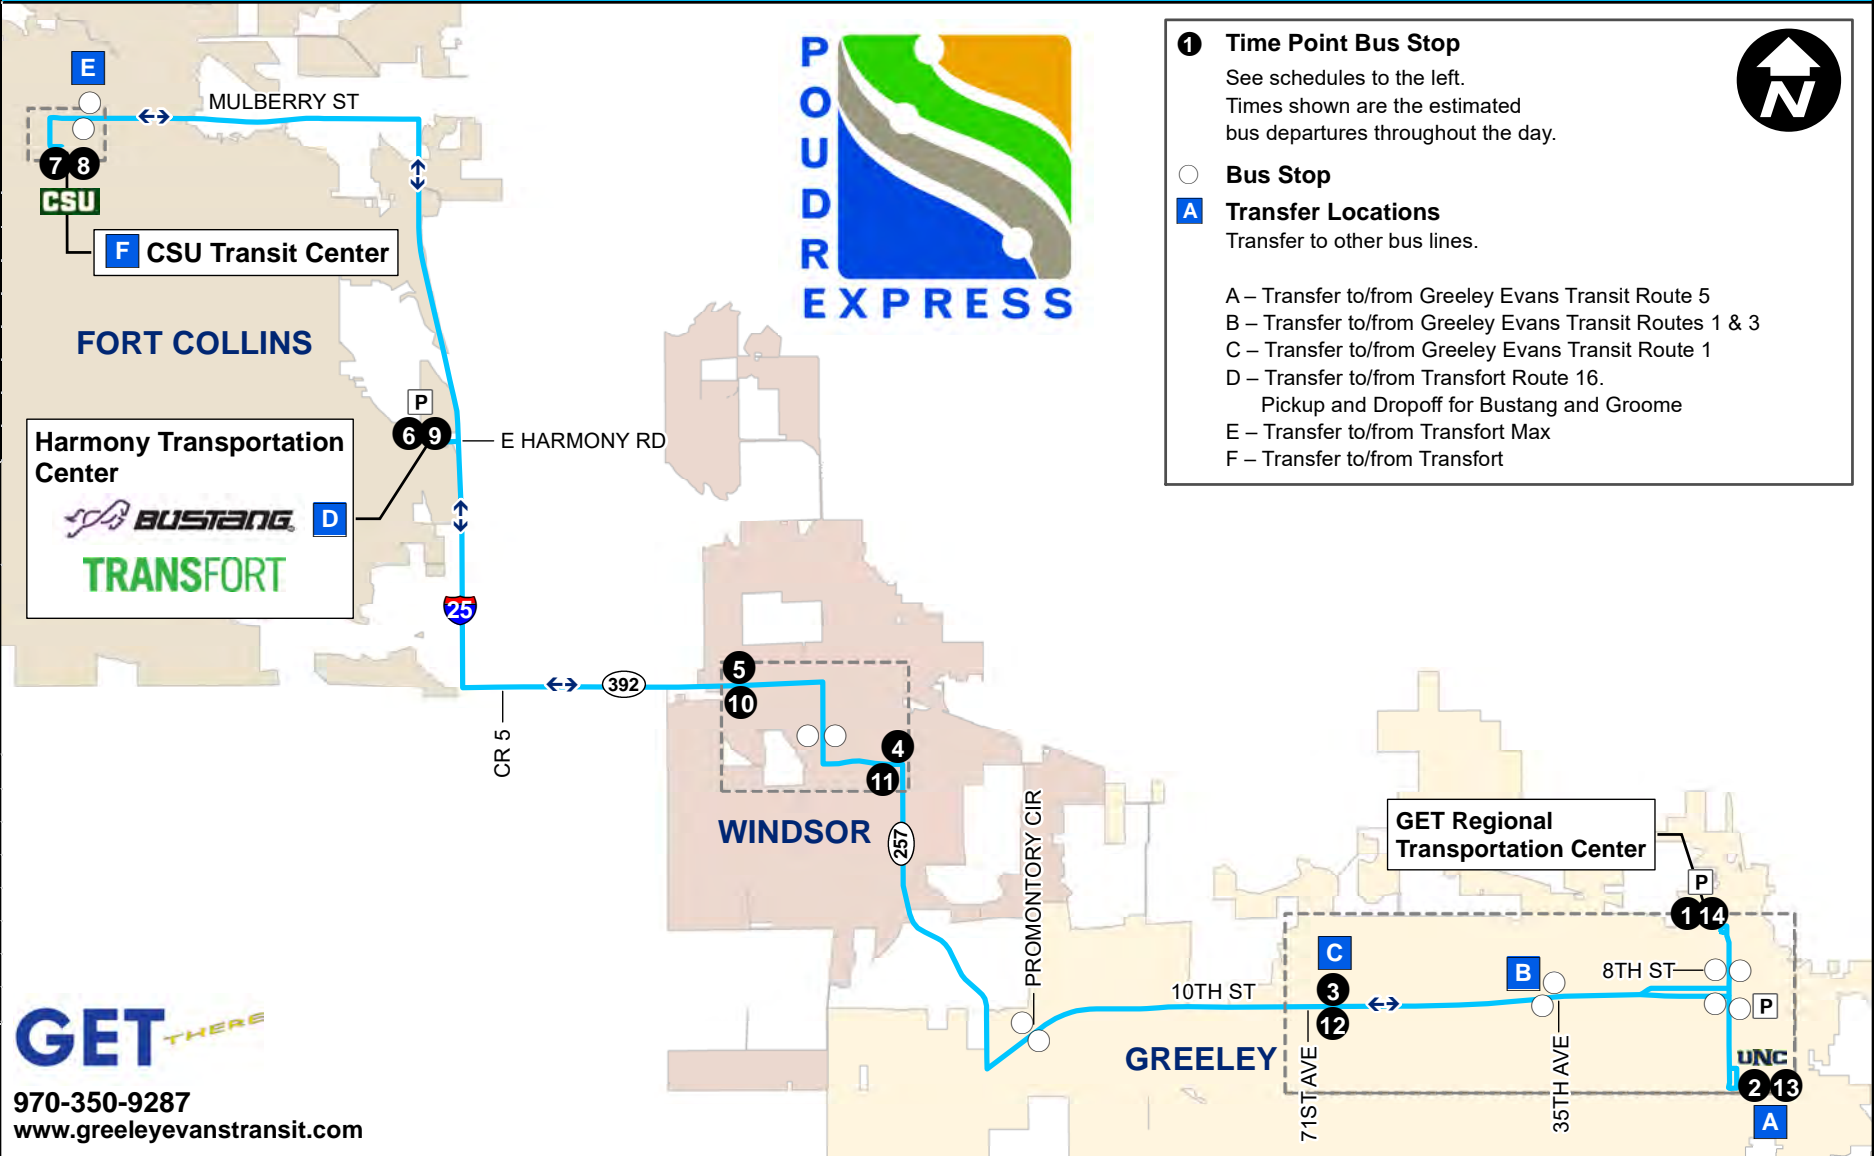

GREELEY >> UNC >> WINDSOR >> FORT COLLINS >> CSU

Greeley Regional Transportation Center	10th Ave & 20th St UNC Central Resident Halls	10th St & 69th Ave McDonald's	Eastman Park Dr & Highway 257 ToImar	Main St & 15th St King Soopers	Harmony Transportation Center	CSU Transit Center
1	2	3	4	5	6	7
5:00 AM	5:10 AM	5:22 AM	5:36 AM	5:44 AM	5:58 AM	6:18 AM
5:25 AM	5:35 AM	5:47 AM	6:01 AM	6:09 AM	6:23 AM	6:43 AM
6:25 AM	6:35 AM	6:47 AM	7:01 AM	7:09 AM	7:23 AM	7:43 AM
7:35 AM	7:45 AM	7:57 AM	8:11 AM	8:19 AM	8:33 AM	8:53 AM
2:35 PM	2:45 PM	2:57 PM	3:11 PM	3:19 PM	3:33 PM	3:53 PM
3:35 PM	3:45 PM	3:57 PM	4:11 PM	4:19 PM	4:33 PM	4:53 PM
5:15 PM	5:25 PM	5:37 PM	5:51 PM	5:59 PM	6:13 PM	6:33 PM

Operates Monday- Friday

CSU >> FORT COLLINS >> WINDSOR >> UNC >> GREELEY

CSU Transit Center	Harmony Transportation Center	Main St & 15th St Safeway	Eastman Park Dr & Highway 257 ToImar	10th St & 69th Ave King Soopers	10th Ave & 20th St UNC Central Resident Halls	Greeley Regional Transportation Center
8	9	10	11	12	13	14
6:40 AM	7:00 AM	7:14 AM	7:22 AM	7:36 AM	7:45 AM	7:58 AM
7:05 AM	7:25 AM	7:39 AM	7:47 AM	8:01 AM	8:10 AM	8:23 AM
8:05 AM	8:25 AM	8:39 AM	8:47 AM	9:01 AM	9:10 AM	9:23 AM
9:15 AM	9:35 AM	9:49 AM	9:57 AM	10:11 AM	10:20 AM	10:33 AM
4:15 PM	4:35 PM	4:49 PM	4:57 PM	5:11 PM	5:20 PM	5:33 PM
5:15 PM	5:35 PM	5:49 PM	5:57 PM	6:11 PM	6:20 PM	6:33 PM
6:55 PM	7:15 PM	7:29 PM	7:37 PM	7:51 PM	8:00 PM	8:13 PM

GET REGIONAL TRANSPORTATION CENTER >> WINDSOR >> CSU TRANSIT CENTER

GET THERE
970-350-9287
www.greeleyevanstransit.com