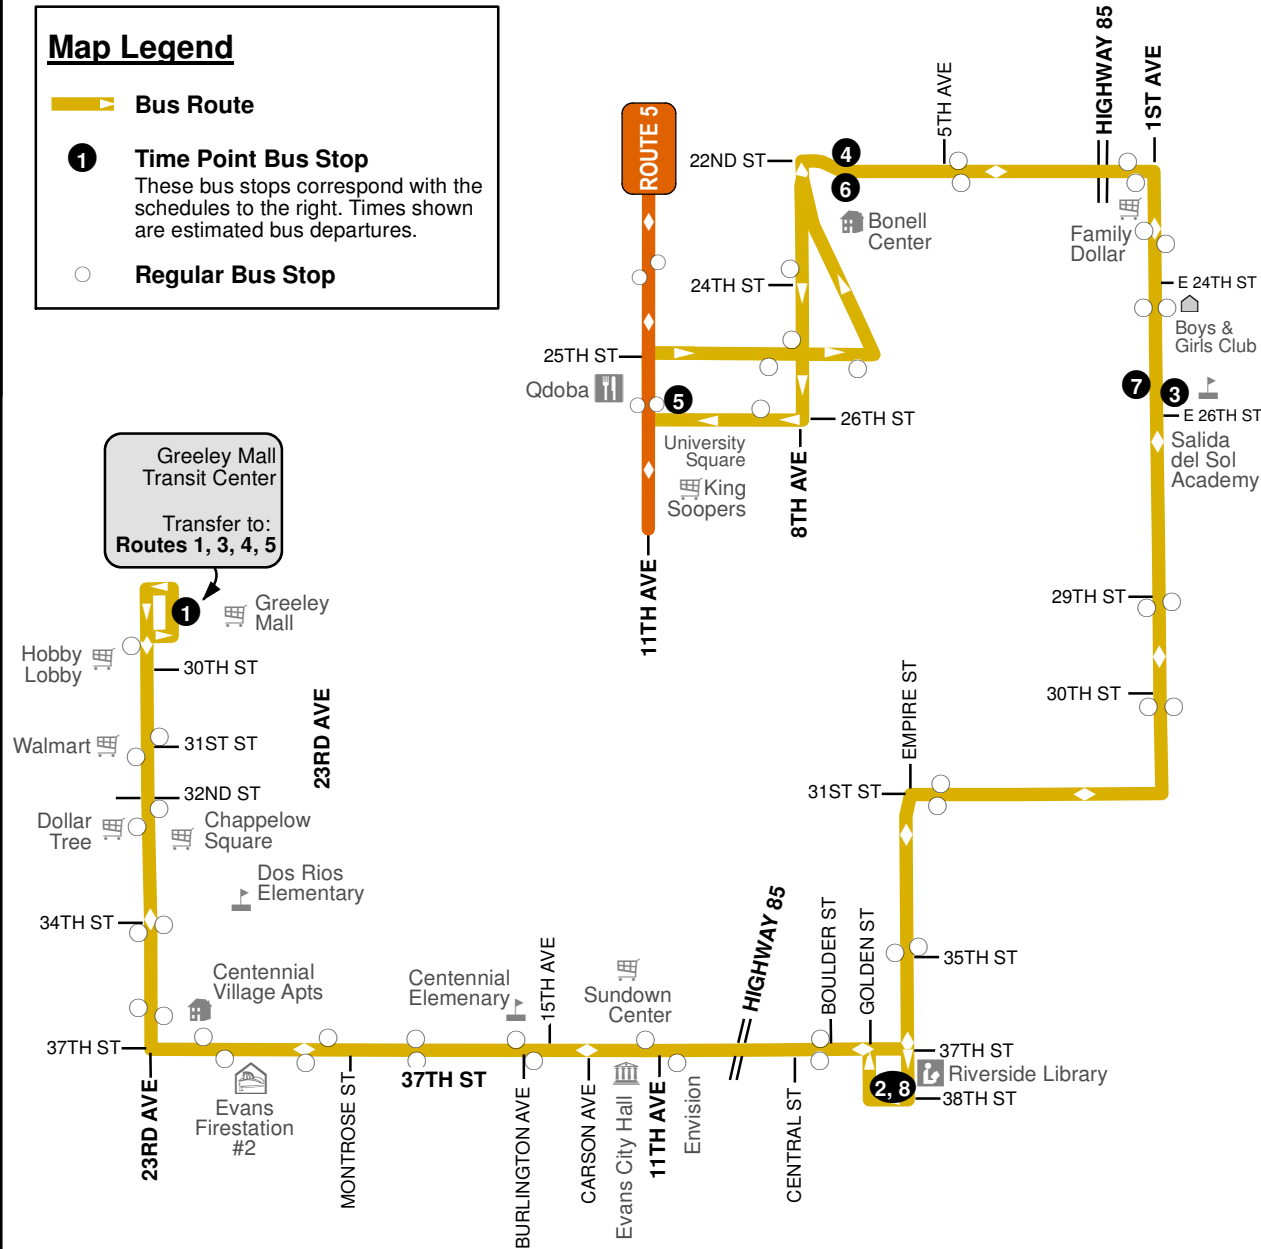

GREELEY MALL >> RIVERSIDE LIBRARY >> UNIVERSITY SQUARE

ROUTE 2

Map Legend

Bus Route

1 Time Point Bus Stop
These bus stops correspond with the schedules to the right. Times shown are estimated bus departures.

Regular Bus Stop

Updated: 5/5/2021

NORTHBOUND TIME STOPS

SOUTHBOUND TIME STOPS

Greeley Mall Transfer Center	38th St & Empire Riverside Library	1st Ave & 24th St Boys and Girls Club	22nd St & 8th Ave Bonell Senior Living	26th St & 11th Ave Route 5 Transfer Point	22nd St & 8th Ave Bonell Senior Living	1st Ave & 24th St Boys and Girls Club	38th St & Empire Riverside Library
1	2	3	4	5	6	7	8
-	-	-	-	6:35 AM	6:39 AM	6:43 AM	6:48 AM
7:05 AM	7:15 AM	7:20 AM	7:25 AM	7:35 AM	7:39 AM	7:43 AM	7:48 AM
8:05 AM	8:15 AM	8:20 AM	8:25 AM	8:35 AM	8:39 AM	8:43 AM	8:48 AM
9:05 AM	9:15 AM	9:20 AM	9:25 AM	9:35 AM	9:39 AM	9:43 AM	9:48 AM
10:05 AM	10:15 AM	10:20 AM	10:25 AM	10:35 AM	10:39 AM	10:43 AM	10:48 AM
11:05 AM	11:15 AM	11:20 AM	11:25 AM	11:35 AM	11:39 AM	11:43 AM	11:48 AM
12:05 PM	12:15 PM	12:20 PM	12:25 PM	12:35 PM	12:39 PM	12:43 PM	12:48 PM
1:05 PM	1:15 PM	1:20 PM	1:25 PM	1:35 PM	1:39 PM	1:43 PM	1:48 PM
2:05 PM	2:15 PM	2:20 PM	2:25 PM	2:35 PM	2:39 PM	2:43 PM	2:48 PM
3:05 PM	3:15 PM	3:20 PM	3:25 PM	3:35 PM	3:39 PM	3:43 PM	3:48 PM
4:05 PM	4:15 PM	4:20 PM	4:25 PM	4:35 PM	4:39 PM	4:43 PM	4:48 PM
5:05 PM	5:15 PM	5:20 PM	5:25 PM	5:35 PM	5:39 PM	5:43 PM	5:48 PM
6:05 PM	6:15 PM	6:20 PM	6:25 PM	6:35 PM	6:39 PM	6:43 PM	6:48 PM
7:05 PM	7:15 PM	7:20 PM	7:25 PM	-	-	-	-

Indicates Saturday Time

GET THERE

970-350-9287

www.greeleyevanstransit.com