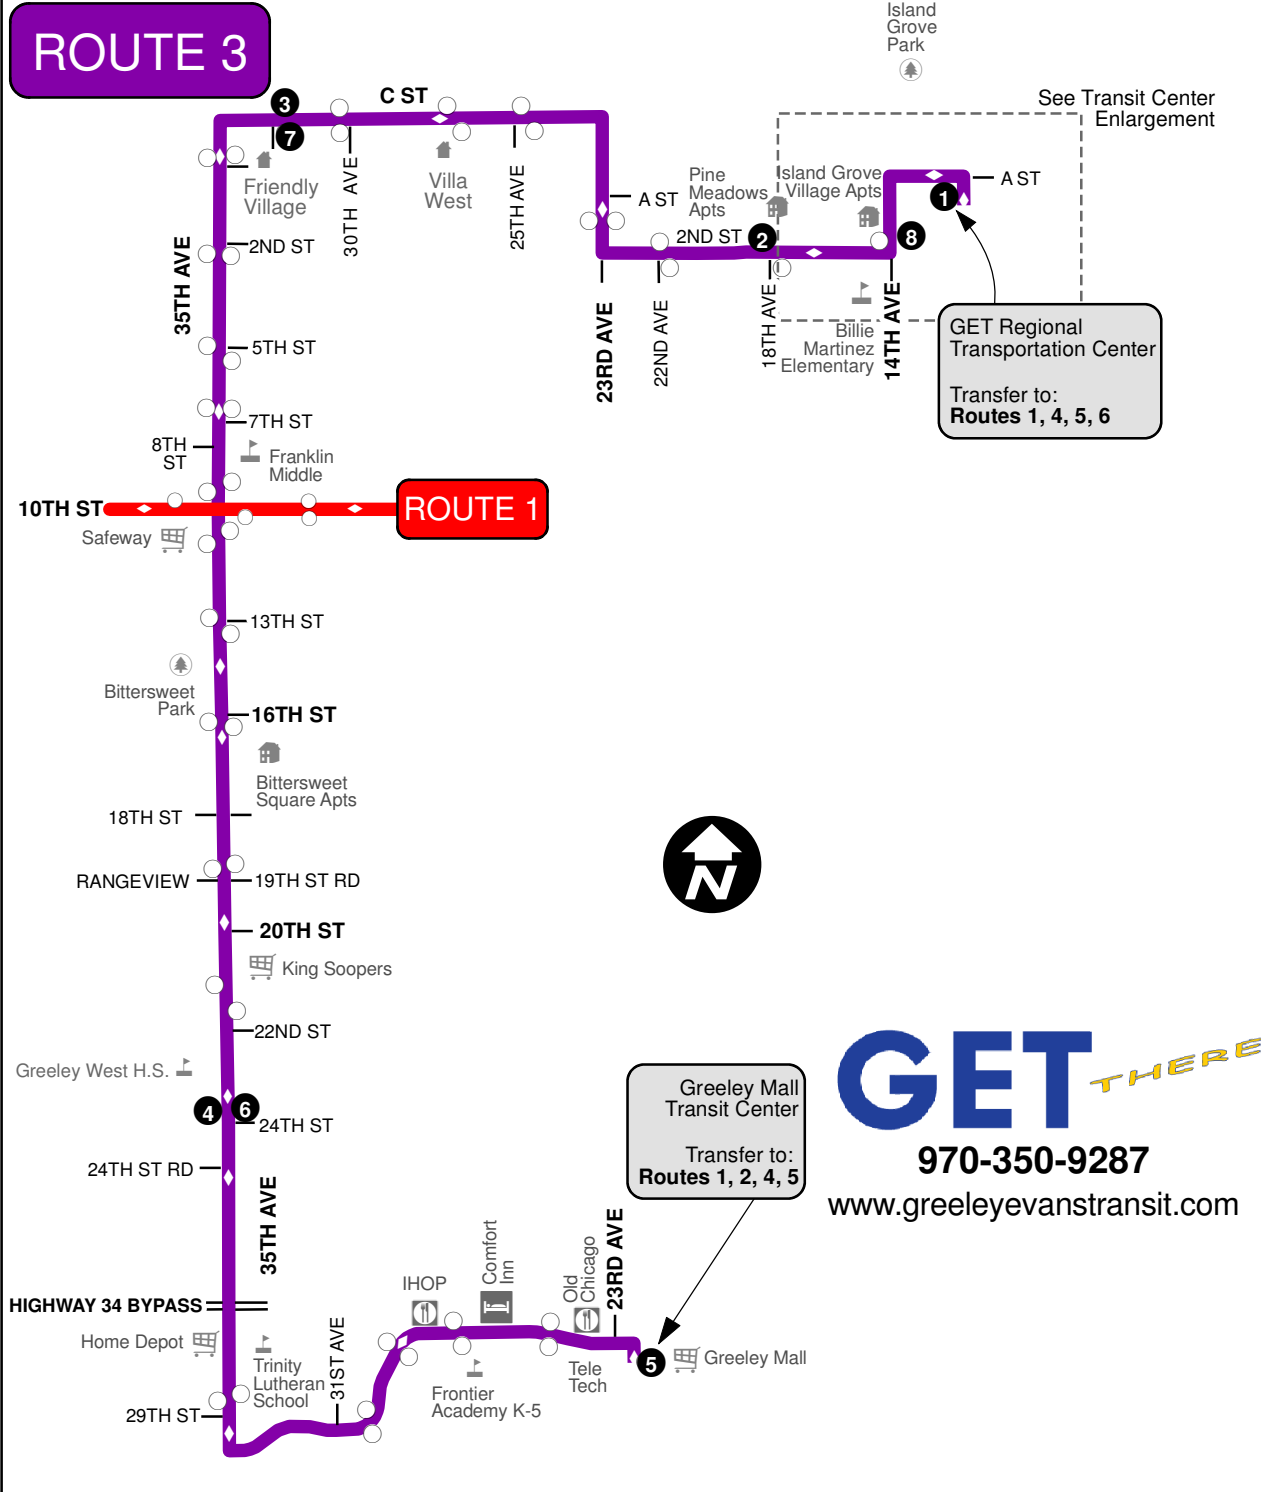

**GET REGIONAL TRANSPORTATION CENTER >> GREELEY WEST HS >> GREELEY MALL**

Southbound GRTC to Mall Time Stops				Northbound Mall to GRTC Time Stops			
Greeley Regional Transportation Center	2nd St & 18th Ave Pine Meadows	C St & 35th Ave Friendly Village	35th Ave & 24th St Greeley West High	Greeley Mall Transfer Center	35th Ave & 24th St Greeley West High	C St & 35th Ave Friendly Village	14th Ave & 1st St Island Grove
1	2	3	4	5	6	7	8
6:35 AM	6:39 AM	6:43 AM	6:51 AM	7:05 AM	7:12 AM	7:20 AM	7:24 AM
7:35 AM	7:39 AM	7:43 AM	7:51 AM	8:05 AM	8:12 AM	8:20 AM	8:24 AM
8:35 AM	8:39 AM	8:43 AM	8:51 AM	9:05 AM	9:12 AM	9:20 AM	9:24 AM
9:35 AM	9:39 AM	9:43 AM	9:51 AM	10:05 AM	10:12 AM	10:20 AM	10:24 AM
10:35 AM	10:39 AM	10:43 AM	10:51 AM	11:05 AM	11:12 AM	11:20 AM	11:24 AM
11:35 AM	11:39 AM	11:43 AM	11:51 AM	12:05 PM	12:12 PM	12:20 PM	12:24 PM
12:35 PM	12:39 PM	12:43 PM	12:51 PM	1:05 PM	1:12 PM	1:20 PM	1:24 PM
1:35 PM	1:39 PM	1:43 PM	1:51 PM	2:05 PM	2:12 PM	2:20 PM	2:24 PM
2:35 PM	2:39 PM	2:43 PM	2:51 PM	3:05 PM	3:12 PM	3:20 PM	3:24 PM
3:35 PM	3:39 PM	3:43 PM	3:51 PM	4:05 PM	4:12 PM	4:20 PM	4:24 PM
4:35 PM	4:39 PM	4:43 PM	4:51 PM	5:05 PM	5:12 PM	5:20 PM	5:24 PM
5:35 PM	5:39 PM	5:43 PM	5:51 PM	6:05 PM	6:12 PM	6:20 PM	6:24 PM
6:35 PM	6:39 PM	6:43 PM	6:51 PM	7:05 PM	7:12 PM	7:20 PM	7:24 PM

**Indicates Saturday Times**

**MAP LEGEND**

- Bus Route**
- Time Point Bus Stop**  
These bus stops correspond with the schedules to the right. Times shown are estimated bus departures.
- Regular Bus Stop**
- Stop with Multiple Routes**  
Allows for transfer to other bus lines. See other route information for stop times.

**TRANSIT CENTER ENLARGEMENT**

Transfer to: Routes 1, 4, 5, 6

Updated: 5/4/2021

**GET THERE**  
970-350-9287  
www.greeleyevanstransit.com