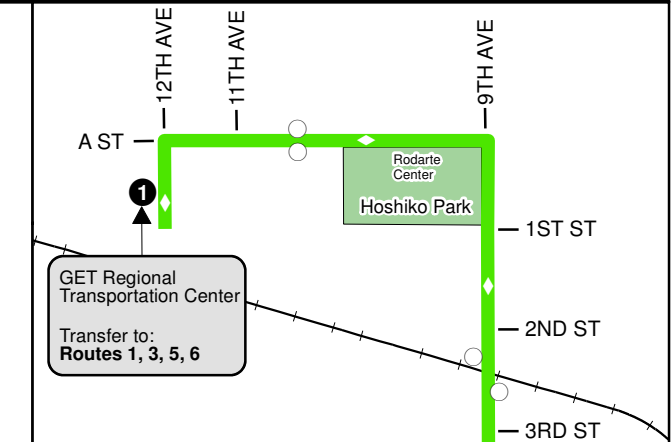

GET REGIONAL TRANSPORTATION CENTER >> NCMC >> GREELEY MALL

ROUTE 4

GRTC TO MALL TIME STOPS

MALL TO GRTC TIME STOPS

Greeley Regional Transportation Center	4th Ave & 11th St CJ Archibeque Park	16th St & 18th Ave NCMC	23rd Ave & Reservoir Centennial Library	Greeley Mall Transfer Center	23rd Ave & Reservoir Rd St. Mary School	16th St & 18th Ave NCMC	4th Ave & 11th St CJ Archibeque Park
1	2	3	4	5	6	7	8
6:35 AM	6:41 AM	6:48 AM	6:52 AM	7:05 AM	7:07 AM	7:11 AM	7:18 AM
7:35 AM	7:41 AM	7:48 AM	7:52 AM	8:05 AM	8:07 AM	8:11 AM	8:18 AM
8:35 AM	8:41 AM	8:48 AM	8:52 AM	9:05 AM	9:07 AM	9:11 AM	9:18 AM
9:35 AM	9:41 AM	9:48 AM	9:52 AM	10:05 AM	10:07 AM	10:11 AM	10:18 AM
10:35 AM	10:41 AM	10:48 AM	10:52 AM	11:05 AM	11:07 AM	11:11 AM	11:18 AM
11:35 AM	11:41 AM	11:48 AM	11:52 AM	12:05 PM	12:07 PM	12:11 PM	12:18 PM
12:35 PM	12:41 PM	12:48 PM	12:52 PM	1:05 PM	1:07 PM	1:11 PM	1:18 PM
1:35 PM	1:41 PM	1:48 PM	1:52 PM	2:05 PM	2:07 PM	2:11 PM	2:18 PM
2:35 PM	2:41 PM	2:48 PM	2:52 PM	3:05 PM	3:07 PM	3:11 PM	3:18 PM
3:35 PM	3:41 PM	3:48 PM	3:52 PM	4:05 PM	4:07 PM	4:11 PM	4:18 PM
4:35 PM	4:41 PM	4:48 PM	4:52 PM	5:05 PM	5:07 PM	5:11 PM	5:18 PM
5:35 PM	5:41 PM	5:48 PM	5:52 PM	6:05 PM	6:07 PM	6:11 PM	6:18 PM
6:35 PM	6:41 PM	6:48 PM	6:52 PM	7:05 PM	7:07 PM	7:11 PM	7:18 PM

Indicates Saturday Times

MAP LEGEND

- Bus Route
- Time Point Bus Stop
These bus stops correspond with the schedules above. Times shown are the estimated bus departures throughout the day.
- Regular Bus Stop
- Bus Stop Used by Multiple Routes
Allows for transfer to other bus lines. See other route information for stop times.

TRANSIT CENTER ENLARGEMENT

Updated: 5/4/2021