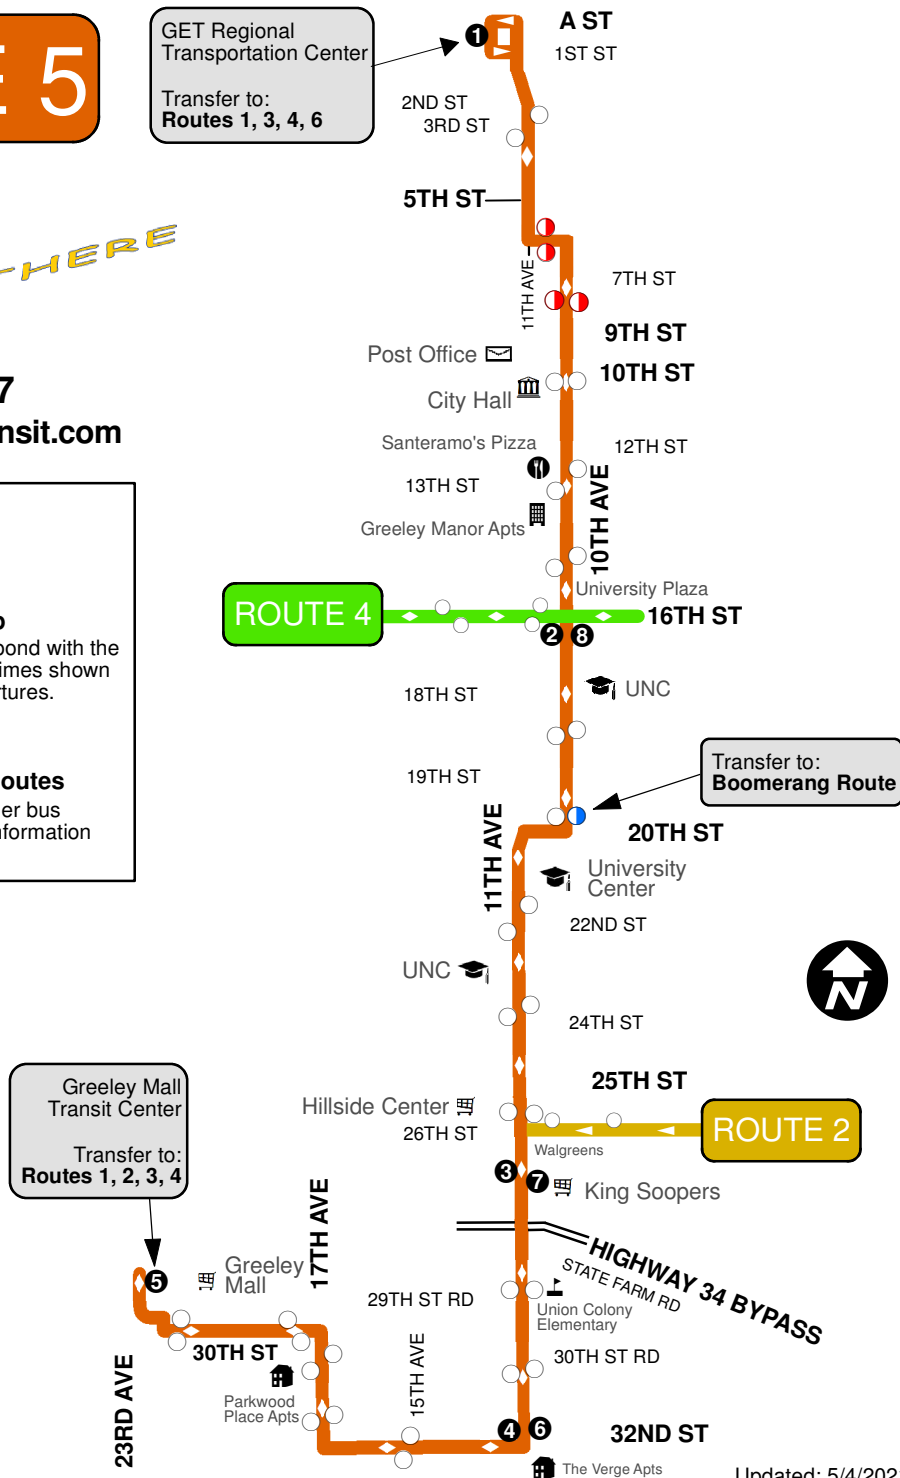

### Map Legend

Bus Route

Time Point Bus Stop

These bus stops correspond with the schedules to the right. Times shown are estimated bus departures.

Regular Bus Stop

Stop with Multiple Routes

Allows for transfer to other bus lines. See other route information for stop times.