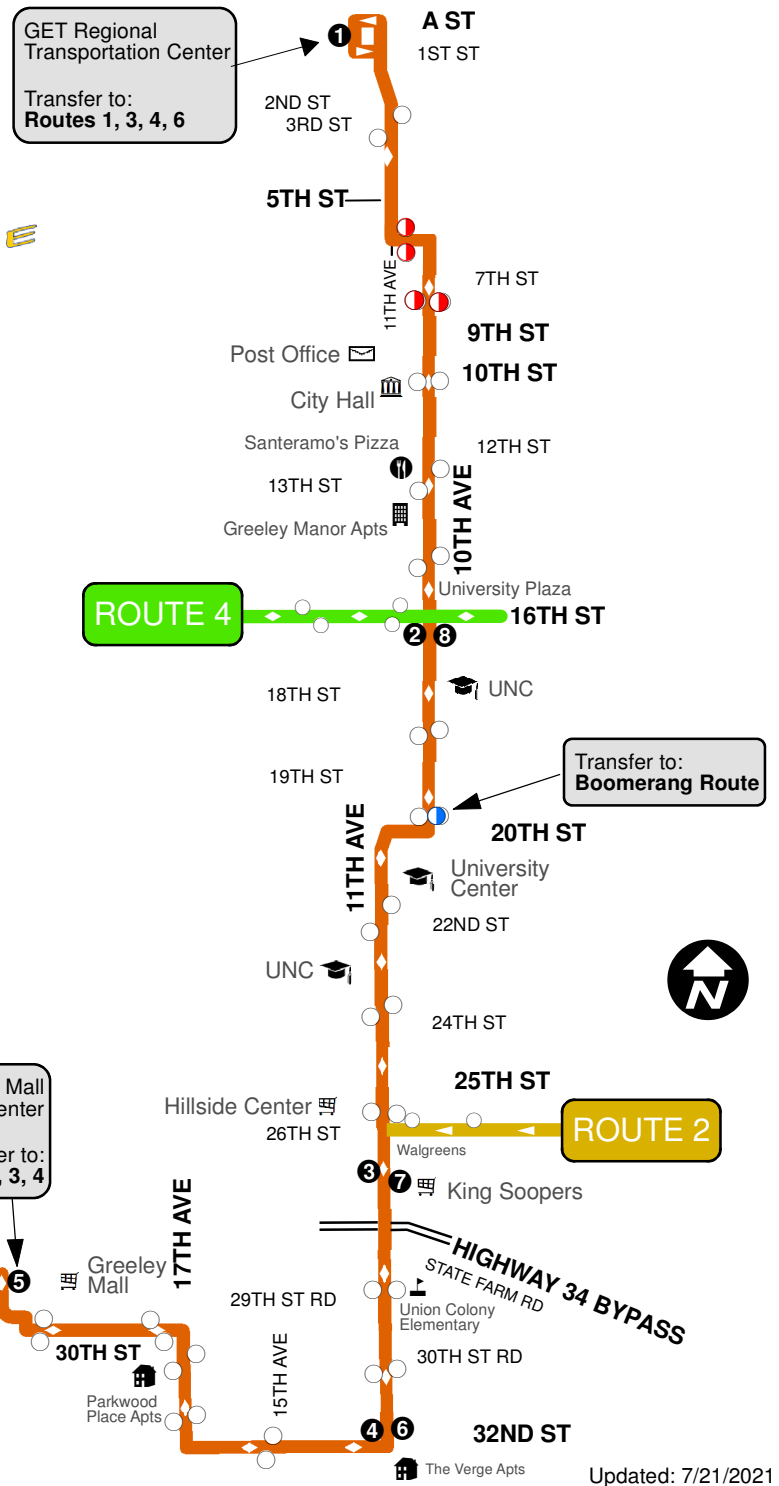

SOUTHBOUND TIME STOPS				NORTHBOUND TIME STOPS				SATURDAY TIME STOPS			
Greeley Regional Transportation Center	10th Ave & 16th St Route 4 Transfer Point	11th Ave & 27th St University Square	11th Ave & 32nd St The Grove	Greeley Mall Transfer Center	11th Ave & 32nd St The Grove	11th Ave & 26th St University Square	10th Ave & 16th St Route 4 Transfer Point	Greeley Regional Transportation Center	10th Ave & 16th St Route 4 Transfer Point	11th Ave & 27th St University Square	11th Ave & 32nd St The Grove
1	2	3	4	5	6	7	8	1	2	3	4
6:15 AM	6:22 AM	6:27 AM	6:29 AM	6:45 AM	6:49 AM	6:52 AM	6:58 AM	7:05 AM	7:12 AM	7:17 AM	7:19 AM
6:35 AM	6:42 AM	6:47 AM	6:49 AM	7:05 AM	7:09 AM	7:12 AM	7:18 AM	7:35 AM	7:42 AM	7:47 AM	7:49 AM
6:55 AM	7:02 AM	7:07 AM	7:09 AM	7:25 AM	7:29 AM	7:32 AM	7:38 AM	8:05 AM	8:12 AM	8:17 AM	8:19 AM
7:15 AM	7:22 AM	7:27 AM	7:29 AM	7:45 AM	7:49 AM	7:52 AM	7:58 AM	8:35 AM	8:42 AM	8:47 AM	8:49 AM
7:35 AM	7:42 AM	7:47 AM	7:49 AM	8:05 AM	8:09 AM	8:12 AM	8:18 AM	9:05 AM	9:12 AM	9:17 AM	9:19 AM
7:55 AM	8:02 AM	8:07 AM	8:09 AM	8:25 AM	8:29 AM	8:32 AM	8:38 AM	9:35 AM	9:42 AM	9:47 AM	9:49 AM
8:15 AM	8:22 AM	8:27 AM	8:29 AM	8:45 AM	8:49 AM	8:52 AM	8:58 AM	10:05 AM	10:12 AM	10:17 AM	10:19 AM
8:35 AM	8:42 AM	8:47 AM	8:49 AM	9:05 AM	9:09 AM	9:12 AM	9:18 AM	10:35 AM	10:42 AM	10:47 AM	10:49 AM
8:55 AM	9:02 AM	9:07 AM	9:09 AM	9:25 AM	9:29 AM	9:32 AM	9:38 AM	11:05 AM	11:12 AM	11:17 AM	11:19 AM
9:15 AM	9:22 AM	9:27 AM	9:29 AM	9:45 AM	9:49 AM	9:52 AM	9:58 AM	11:35 AM	11:42 AM	11:47 AM	11:49 AM
9:35 AM	9:42 AM	9:47 AM	9:49 AM	10:05 AM	10:09 AM	10:12 AM	10:18 AM	12:05 PM	12:12 PM	12:17 PM	12:19 PM
9:55 AM	10:02 AM	10:07 AM	10:09 AM	10:25 AM	10:29 AM	10:32 AM	10:38 AM	12:35 PM	12:42 PM	12:47 PM	12:49 PM
10:15 AM	10:22 AM	10:27 AM	10:29 AM	10:45 AM	10:49 AM	10:52 AM	10:58 AM	1:05 PM	1:12 PM	1:17 PM	1:19 PM
10:35 AM	10:42 AM	10:47 AM	10:49 AM	11:05 AM	11:09 AM	11:12 AM	11:18 AM	1:35 PM	1:42 PM	1:47 PM	1:49 PM
10:55 AM	11:02 AM	11:07 AM	11:09 AM	11:25 AM	11:29 AM	11:32 AM	11:38 AM	2:05 PM	2:12 PM	2:17 PM	2:19 PM
11:15 AM	11:22 AM	11:27 AM	11:29 AM	11:45 AM	11:49 AM	11:52 AM	11:58 AM	2:35 PM	2:42 PM	2:47 PM	2:49 PM
11:35 AM	11:42 AM	11:47 AM	11:49 AM	12:05 PM	12:09 PM	12:12 PM	12:18 PM	3:05 PM	3:12 PM	3:17 PM	3:19 PM
11:55 AM	12:02 PM	12:07 PM	12:09 PM	12:25 PM	12:29 PM	12:32 PM	12:38 PM	3:35 PM	3:42 PM	3:47 PM	3:49 PM
12:15 PM	12:22 PM	12:27 PM	12:29 PM	12:45 PM	12:49 PM	12:52 PM	12:58 PM	4:05 PM	4:12 PM	4:17 PM	4:19 PM
12:35 PM	12:42 PM	12:47 PM	12:49 PM	1:05 PM	1:09 PM	1:12 PM	1:18 PM	4:35 PM	4:42 PM	4:47 PM	4:49 PM
12:55 PM	1:02 PM	1:07 PM	1:09 PM	1:25 PM	1:29 PM	1:32 PM	1:38 PM	5:05 PM	5:12 PM	5:17 PM	5:19 PM
1:15 PM	1:22 PM	1:27 PM	1:29 PM	1:45 PM	1:49 PM	1:52 PM	1:58 PM	Indicates Saturday Times			
1:35 PM	1:42 PM	1:47 PM	1:49 PM	2:05 PM	2:09 PM	2:12 PM	2:18 PM	Greeley Mall Transfer Center	11th Ave & 32nd St The Grove	11th Ave & 26th St University Square	10th Ave & 16th St Route 4 Transfer Point
1:55 PM	2:02 PM	2:07 PM	2:09 PM	2:25 PM	2:29 PM	2:32 PM	2:38 PM	5	6	7	8
2:15 PM	2:22 PM	2:27 PM	2:29 PM	2:45 PM	2:49 PM	2:52 PM	2:58 PM	7:35 AM	7:39 AM	7:42 AM	7:48 AM
2:35 PM	2:42 PM	2:47 PM	2:49 PM	3:05 PM	3:09 PM	3:12 PM	3:18 PM	8:05 AM	8:09 AM	8:12 AM	8:18 AM
2:55 PM	3:02 PM	3:07 PM	3:09 PM	3:25 PM	3:29 PM	3:32 PM	3:38 PM	8:35 AM	8:39 AM	8:42 AM	8:48 AM
3:15 PM	3:22 PM	3:27 PM	3:29 PM	3:45 PM	3:49 PM	3:52 PM	3:58 PM	9:05 AM	9:09 AM	9:12 AM	9:18 AM
3:35 PM	3:42 PM	3:47 PM	3:49 PM	4:05 PM	4:09 PM	4:12 PM	4:18 PM	9:35 AM	9:39 AM	9:42 AM	9:48 AM
3:55 PM	4:02 PM	4:07 PM	4:09 PM	4:25 PM	4:29 PM	4:32 PM	4:38 PM	10:05 AM	10:09 AM	10:12 AM	10:18 AM
4:15 PM	4:22 PM	4:27 PM	4:29 PM	4:45 PM	4:49 PM	4:52 PM	4:58 PM	10:35 AM	10:39 AM	10:42 AM	10:48 AM
4:35 PM	4:42 PM	4:47 PM	4:49 PM	5:05 PM	5:09 PM	5:12 PM	5:18 PM	11:05 AM	11:09 AM	11:12 AM	11:18 AM
4:55 PM	5:02 PM	5:07 PM	5:09 PM	5:25 PM	5:29 PM	5:32 PM	5:38 PM	11:35 AM	11:39 AM	11:42 AM	11:48 AM
5:15 PM	5:22 PM	5:27 PM	5:29 PM	5:45 PM	5:49 PM	5:52 PM	5:58 PM	12:05 PM	12:09 PM	12:12 PM	12:18 PM
5:35 PM	5:42 PM	5:47 PM	5:49 PM	6:05 PM	6:09 PM	6:12 PM	6:18 PM	12:35 PM	12:39 PM	12:42 PM	12:48 PM
6:05 PM	6:12 PM	6:17 PM	6:19 PM	6:35 PM	6:39 PM	6:42 PM	6:48 PM	1:05 PM	1:09 PM	1:12 PM	1:18 PM
6:35 PM	6:42 PM	6:47 PM	6:49 PM	7:05 PM	7:09 PM	7:12 PM	7:18 PM	1:35 PM	1:39 PM	1:42 PM	1:48 PM
				Monday-Friday				Indicates Saturday Times			