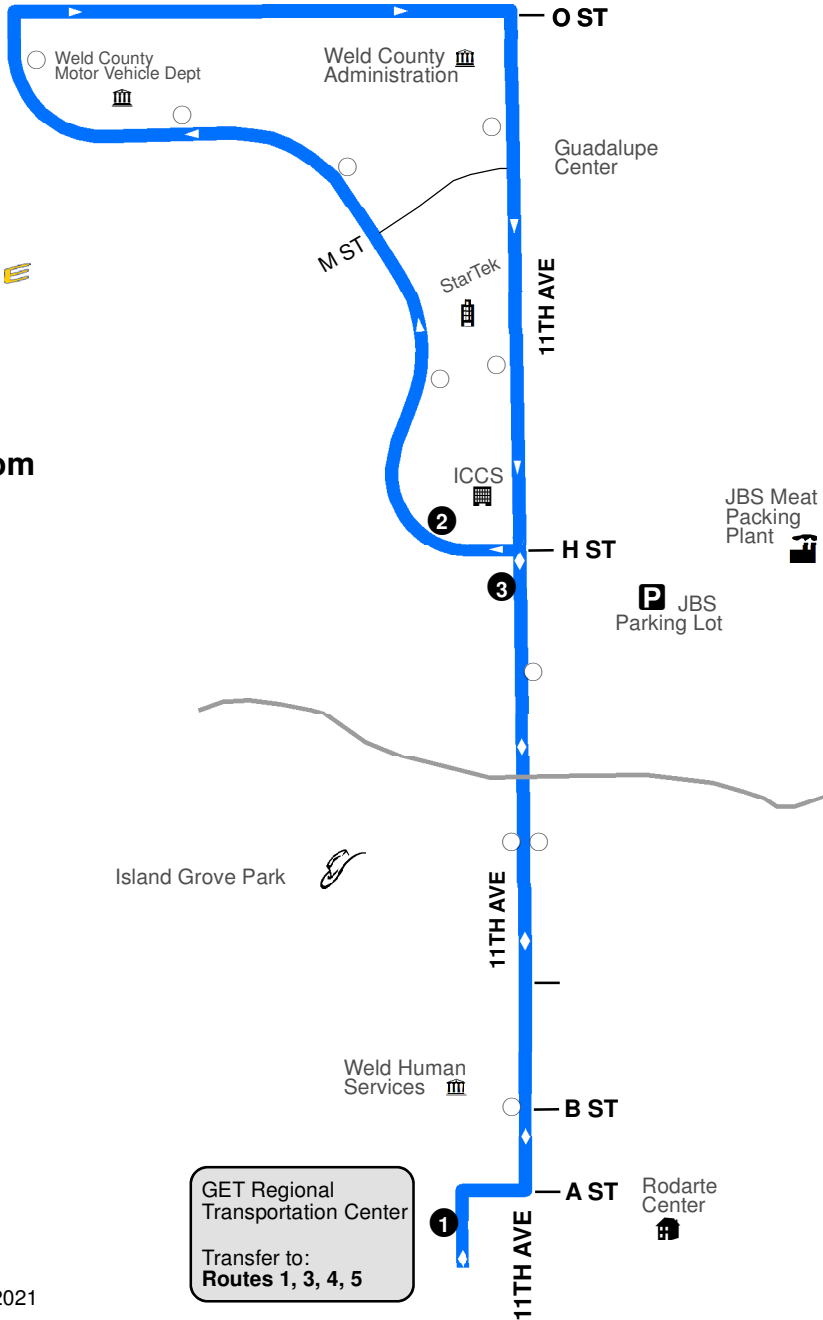

ROUTE 6

GET THERE

970-350-9287

www.greeleyevanstransit.com

Weld County Health Dept
County Jail

GET Regional Transportation Center
Transfer to:
Routes 1, 3, 4, 5

Updated: 7/20/2021

O STREET LOOP

Greeley Regional Transportation Center	H St & N 11th Ave ICCS	N 11th Ave & H St Weld County Training Center
1	2	3
5:45 AM	5:48 AM	5:50 AM
6:15 AM	6:18 AM	6:20 AM
6:35 AM	6:38 AM	6:40 AM
6:55 AM	6:58 AM	7:00 AM
7:15 AM	7:18 AM	7:20 AM
7:35 AM	7:38 AM	7:40 AM
7:55 AM	7:58 AM	8:00 AM
8:15 AM	8:18 AM	8:20 AM
8:35 AM	8:38 AM	8:40 AM
8:55 AM	8:58 AM	9:00 AM
9:15 AM	9:18 AM	9:20 AM
9:35 AM	9:38 AM	9:40 AM
9:55 AM	9:58 AM	10:00 AM
10:15 AM	10:18 AM	10:20 AM
10:35 AM	10:38 AM	10:40 AM
10:55 AM	10:58 AM	11:00 AM
11:15 AM	11:18 AM	11:20 AM
11:35 AM	11:38 AM	11:40 AM
11:55 AM	11:58 AM	12:00 PM
12:15 PM	12:18 PM	12:20 PM
12:35 PM	12:38 PM	12:40 PM
12:55 PM	12:58 PM	1:00 PM
1:15 PM	1:18 PM	1:20 PM
1:35 PM	1:38 PM	1:40 PM
1:55 PM	1:58 PM	2:00 PM
2:15 PM	2:18 PM	2:20 PM
2:35 PM	2:38 PM	2:40 PM
2:55 PM	2:58 PM	3:00 PM
3:15 PM	3:18 PM	3:20 PM
3:35 PM	3:38 PM	3:40 PM
3:55 PM	3:58 PM	4:00 PM
4:15 PM	4:18 PM	4:20 PM
4:35 PM	4:38 PM	4:40 PM
4:55 PM	4:58 PM	5:00 PM
5:15 PM	5:18 PM	5:20 PM
5:35 PM	5:38 PM	5:40 PM
6:05 PM	6:08 PM	6:10 PM
6:35 PM	6:38 PM	6:40 PM
7:05 PM	7:08 PM	7:10 PM
7:35 PM	7:38 PM	7:40 PM
8:05 PM	8:08 PM	8:10 PM

Saturday Times

Public Call-N-Ride Service available
Monday-Friday 6:30pm-9:00pm
Saturday 5:30pm-9:00pm
Sunday 7:30am-1:30pm

Call 970-350-9290 or go to
www.greeleyevanstransit.com/booking
to schedule a trip.