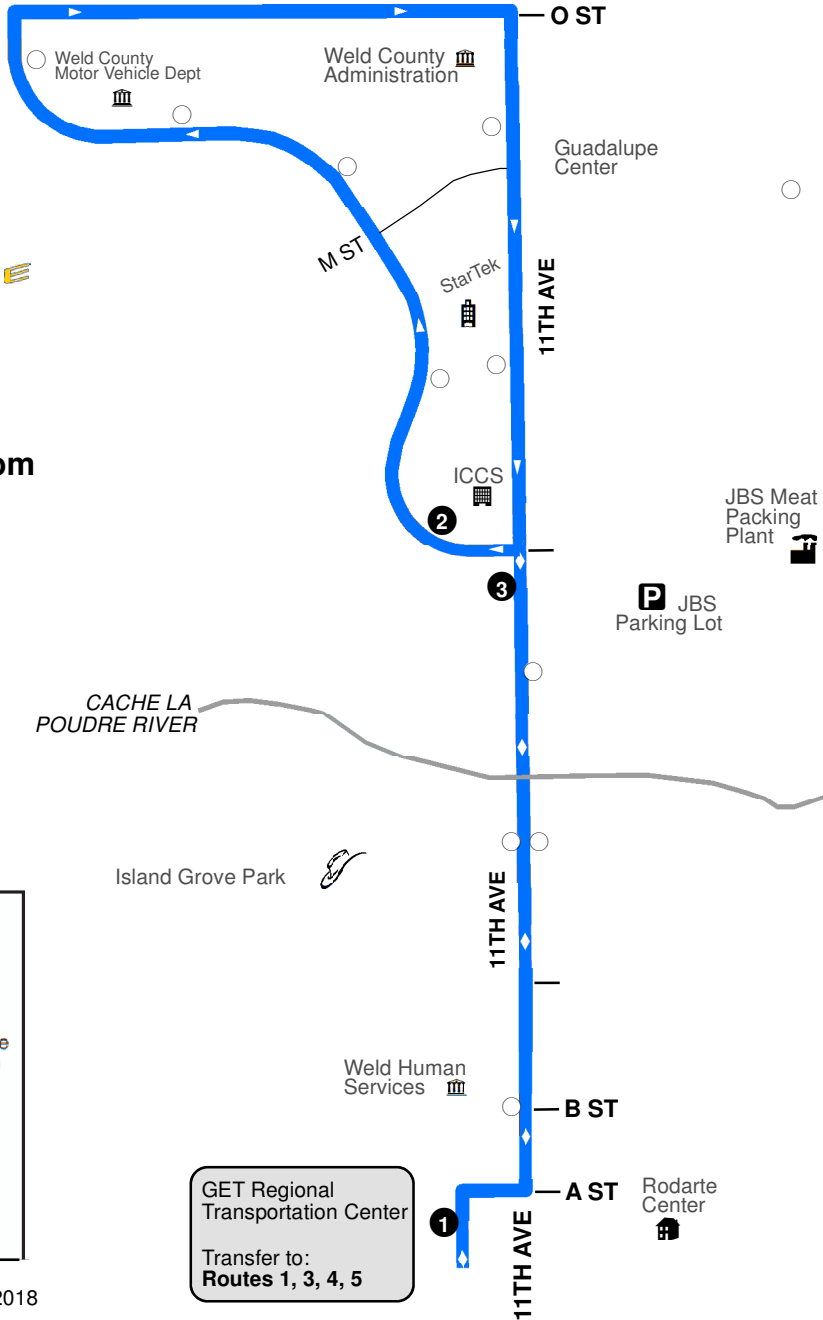

ROUTE 6

Weld County Health Dept
County Jail

GET THERE

970-350-9287

www.greeleyevanstransit.com

RouteShout 2.0

Download our RouteShout app from your iPhone or Android Market today! Or visit greeley.routematch.com

Map Legend

- **Bus Route**
- **Time Point Bus Stop**
  These bus stops correspond with the schedules to the right. Times shown are estimated bus departures.
- **Regular Bus Stop**
- **Stop with Multiple Routes**
  Allows for transfer to other bus lines. See other route information for stop times.

GET Regional Transportation Center
Transfer to:
Routes 1, 3, 4, 5

Updated: 7/20/2018

Greeley Regional Transportation Center	H St & 11th Ave ICCS	11th Ave & H St ICCS
1	2	3
-	5:58 AM	6:00 AM
6:15 AM	6:18 AM	6:20 AM
6:35 AM	6:38 AM	6:40 AM
6:55 AM	6:58 AM	7:00 AM
7:15 AM	7:18 AM	7:20 AM
7:35 AM	7:38 AM	7:40 AM
7:55 AM	7:58 AM	8:00 AM
8:15 AM	8:18 AM	8:20 AM
8:35 AM	8:38 AM	8:40 AM
8:55 AM	8:58 AM	9:00 AM
9:15 AM	9:18 AM	9:20 AM
9:35 AM	9:38 AM	9:40 AM
9:55 AM	9:58 AM	10:00 AM
10:15 AM	10:18 AM	10:20 AM
10:35 AM	10:38 AM	10:40 AM
10:55 AM	10:58 AM	11:00 AM
11:15 AM	11:18 AM	11:20 AM
11:35 AM	11:38 AM	11:40 AM
11:55 AM	11:58 AM	12:00 PM
12:15 PM	12:18 PM	12:20 PM
12:35 PM	12:38 PM	12:40 PM
12:55 PM	12:58 PM	1:00 PM
1:15 PM	1:18 PM	1:20 PM
1:35 PM	1:38 PM	1:40 PM
1:55 PM	1:58 PM	2:00 PM
2:15 PM	2:18 PM	2:20 PM
2:35 PM	2:38 PM	2:40 PM
2:55 PM	2:58 PM	3:00 PM
3:15 PM	3:18 PM	3:20 PM
3:35 PM	3:38 PM	3:40 PM
3:55 PM	3:58 PM	4:00 PM
4:15 PM	4:18 PM	4:20 PM
4:35 PM	4:38 PM	4:40 PM
4:55 PM	4:58 PM	5:00 PM
5:15 PM	5:18 PM	5:20 PM
5:35 PM	5:38 PM	5:40 PM
6:05 PM	6:08 PM	6:10 PM
6:35 PM	6:38 PM	6:40 PM
7:05 PM	7:08 PM	7:10 PM
7:35 PM	7:38 PM	7:40 PM
8:05 PM	8:08 PM	8:10 PM

Monday - Friday

Greeley Regional Transportation Center	H St & 11th Ave ICCS	11th Ave & H St ICCS
1	2	3
-	6:50 AM	6:52 AM
7:05 AM	7:08 AM	7:12 AM
7:35 AM	7:38 AM	7:42 AM
8:05 AM	8:08 AM	8:12 AM
8:35 AM	8:38 AM	8:42 AM
9:05 AM	9:08 AM	9:12 AM
9:35 AM	9:38 AM	9:42 AM
10:05 AM	10:08 AM	10:12 AM
10:35 AM	10:38 AM	10:42 AM
11:05 AM	11:08 AM	11:12 AM
11:35 AM	11:38 AM	11:42 AM
12:05 PM	12:08 PM	12:12 PM
12:35 PM	12:38 PM	12:42 PM
1:05 PM	1:08 PM	1:12 PM
1:35 PM	1:38 PM	1:42 PM
2:05 PM	2:08 PM	2:12 PM
2:35 PM	2:38 PM	2:42 PM
3:05 PM	3:08 PM	3:12 PM
3:35 PM	3:38 PM	3:42 PM
4:05 PM	4:08 PM	4:12 PM
4:35 PM	4:38 PM	4:42 PM
5:05 PM	5:08 PM	5:12 PM
5:35 PM	5:38 PM	5:42 PM
6:05 PM	6:08 PM	6:12 PM

Indicates Saturday Times