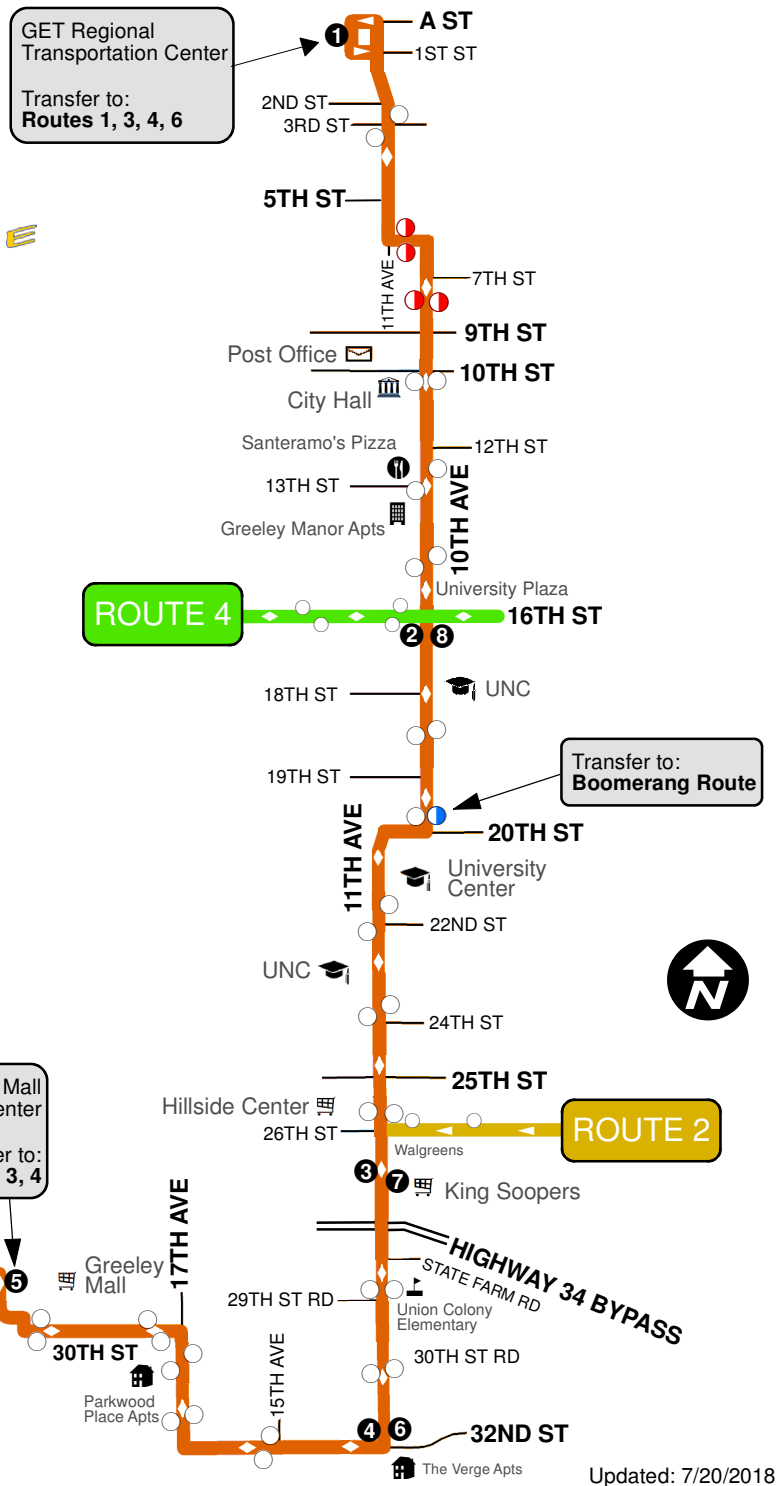

TRANSIT CENTER ENLARGEMENT

Updated: 5/4/2021

ROUTE 5

970-350-9287

www.greeleyvanstransit.com

Map Legend

- Bus Route
- Time Point Bus Stop
These bus stops correspond with the schedules to the right. Times shown are estimated bus departures.
- Regular Bus Stop
- Stop with Multiple Routes
Allows for transfer to other bus lines. See other route information for stop times.