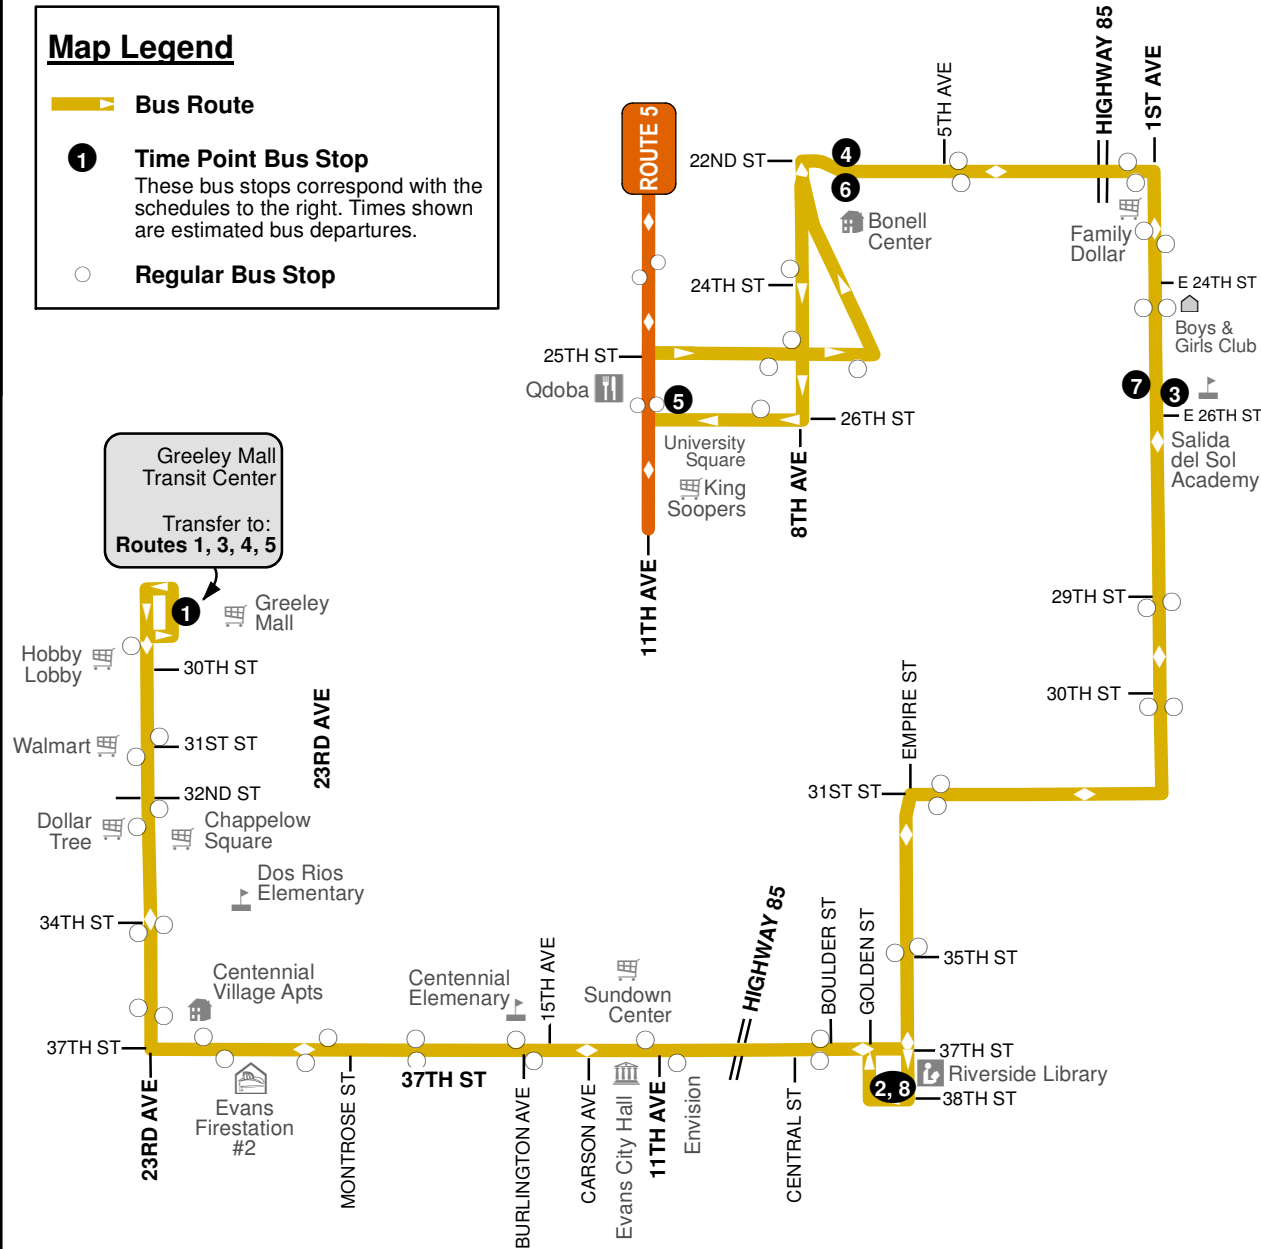

GREELEY MALL >> RIVERSIDE LIBRARY >> UNIVERSITY SQUARE

ROUTE 2

Map Legend

Bus Route

1 Time Point Bus Stop
These bus stops correspond with the schedules to the right. Times shown are estimated bus departures.

Regular Bus Stop

Updated: 5/5/2021

NORTHBOUND TIME STOPS

SOUTHBOUND TIME STOPS

Greeley Mall Transfer Center	38th St & Empire Riverside Library	1st Ave & 24th St Boys and Girls Club	22nd St & 8th Ave Bonell Senior Living	26th St & 11th Ave Route 5 Transfer Point	22nd St & 8th Ave Bonell Senior Living	1st Ave & 24th St Boys and Girls Club	38th St & Empire Riverside Library
1	2	3	4	5	6	7	8
-	-	-	-	6:35 AM	6:39 AM	6:43 AM	6:48 AM
7:05 AM	7:15 AM	7:20 AM	7:25 AM	7:35 AM	7:39 AM	7:43 AM	7:48 AM
8:05 AM	8:15 AM	8:20 AM	8:25 AM	8:35 AM	8:39 AM	8:43 AM	8:48 AM
9:05 AM	9:15 AM	9:20 AM	9:25 AM	9:35 AM	9:39 AM	9:43 AM	9:48 AM
10:05 AM	10:15 AM	10:20 AM	10:25 AM	10:35 AM	10:39 AM	10:43 AM	10:48 AM
11:05 AM	11:15 AM	11:20 AM	11:25 AM	11:35 AM	11:39 AM	11:43 AM	11:48 AM
12:05 PM	12:15 PM	12:20 PM	12:25 PM	12:35 PM	12:39 PM	12:43 PM	12:48 PM
1:05 PM	1:15 PM	1:20 PM	1:25 PM	1:35 PM	1:39 PM	1:43 PM	1:48 PM
2:05 PM	2:15 PM	2:20 PM	2:25 PM	2:35 PM	2:39 PM	2:43 PM	2:48 PM
3:05 PM	3:15 PM	3:20 PM	3:25 PM	3:35 PM	3:39 PM	3:43 PM	3:48 PM
4:05 PM	4:15 PM	4:20 PM	4:25 PM	4:35 PM	4:39 PM	4:43 PM	4:48 PM
5:05 PM	5:15 PM	5:20 PM	5:25 PM	5:35 PM	5:39 PM	5:43 PM	5:48 PM
6:05 PM	6:15 PM	6:20 PM	6:25 PM	6:35 PM	6:39 PM	6:43 PM	6:48 PM
7:05 PM	7:15 PM	7:20 PM	7:25 PM	-	-	-	-