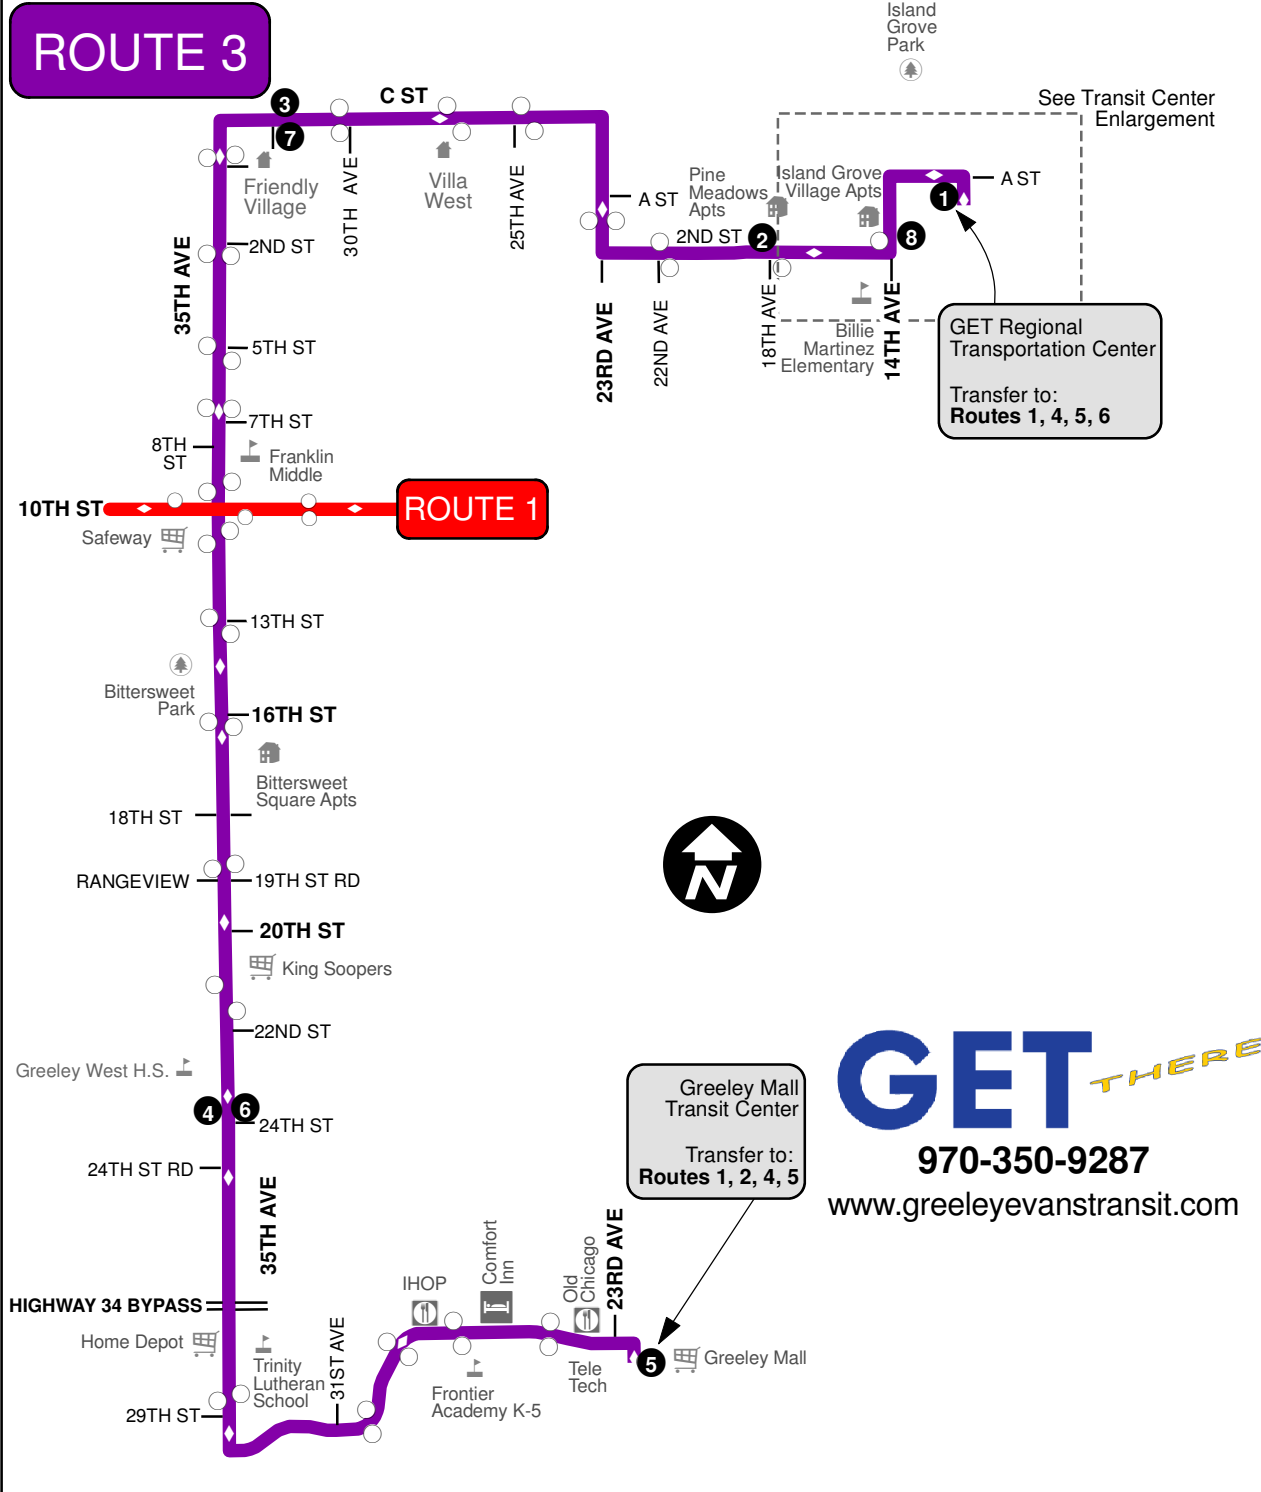

GET REGIONAL TRANSPORTATION CENTER >> GREELEY WEST HS >> GREELEY MALL

Southbound GRTC to Mall Time Stops				Northbound Mall to GRTC Time Stops			
Greeley Regional Transportation Center	2nd St & 18th Ave Pine Meadows	C St & 35th Ave Friendly Village	35th Ave & 24th St Greeley West High	Greeley Mall Transfer Center	35th Ave & 24th St Greeley West High	C St & 35th Ave Friendly Village	14th Ave & 1st St Island Grove
1	2	3	4	5	6	7	8
6:35 AM	6:39 AM	6:43 AM	6:51 AM	7:05 AM	7:12 AM	7:20 AM	7:24 AM
7:35 AM	7:39 AM	7:43 AM	7:51 AM	8:05 AM	8:12 AM	8:20 AM	8:24 AM
8:35 AM	8:39 AM	8:43 AM	8:51 AM	9:05 AM	9:12 AM	9:20 AM	9:24 AM
9:35 AM	9:39 AM	9:43 AM	9:51 AM	10:05 AM	10:12 AM	10:20 AM	10:24 AM
10:35 AM	10:39 AM	10:43 AM	10:51 AM	11:05 AM	11:12 AM	11:20 AM	11:24 AM
11:35 AM	11:39 AM	11:43 AM	11:51 AM	12:05 PM	12:12 PM	12:20 PM	12:24 PM
12:35 PM	12:39 PM	12:43 PM	12:51 PM	1:05 PM	1:12 PM	1:20 PM	1:24 PM
1:35 PM	1:39 PM	1:43 PM	1:51 PM	2:05 PM	2:12 PM	2:20 PM	2:24 PM
2:35 PM	2:39 PM	2:43 PM	2:51 PM	3:05 PM	3:12 PM	3:20 PM	3:24 PM
3:35 PM	3:39 PM	3:43 PM	3:51 PM	4:05 PM	4:12 PM	4:20 PM	4:24 PM
4:35 PM	4:39 PM	4:43 PM	4:51 PM	5:05 PM	5:12 PM	5:20 PM	5:24 PM
5:35 PM	5:39 PM	5:43 PM	5:51 PM	6:05 PM	6:12 PM	6:20 PM	6:24 PM
6:35 PM	6:39 PM	6:43 PM	6:51 PM	7:05 PM	7:12 PM	7:20 PM	7:24 PM

Indicates Saturday Times

MAP LEGEND

- **Bus Route**
- **Time Point Bus Stop**
  These bus stops correspond with the schedules to the right. Times shown are estimated bus departures.
- **Regular Bus Stop**
- **Stop with Multiple Routes**
  Allows for transfer to other bus lines. See other route information for stop times.

TRANSIT CENTER ENLARGEMENT

Landmarks: Island Grove Park, Weld County Human Services, Island Grove Village Apts., G.E.T. Offices, Billie Martinez Elementary, A ST.

Transfer to: Routes 1, 4, 5, 6

Updated: 5/4/2021