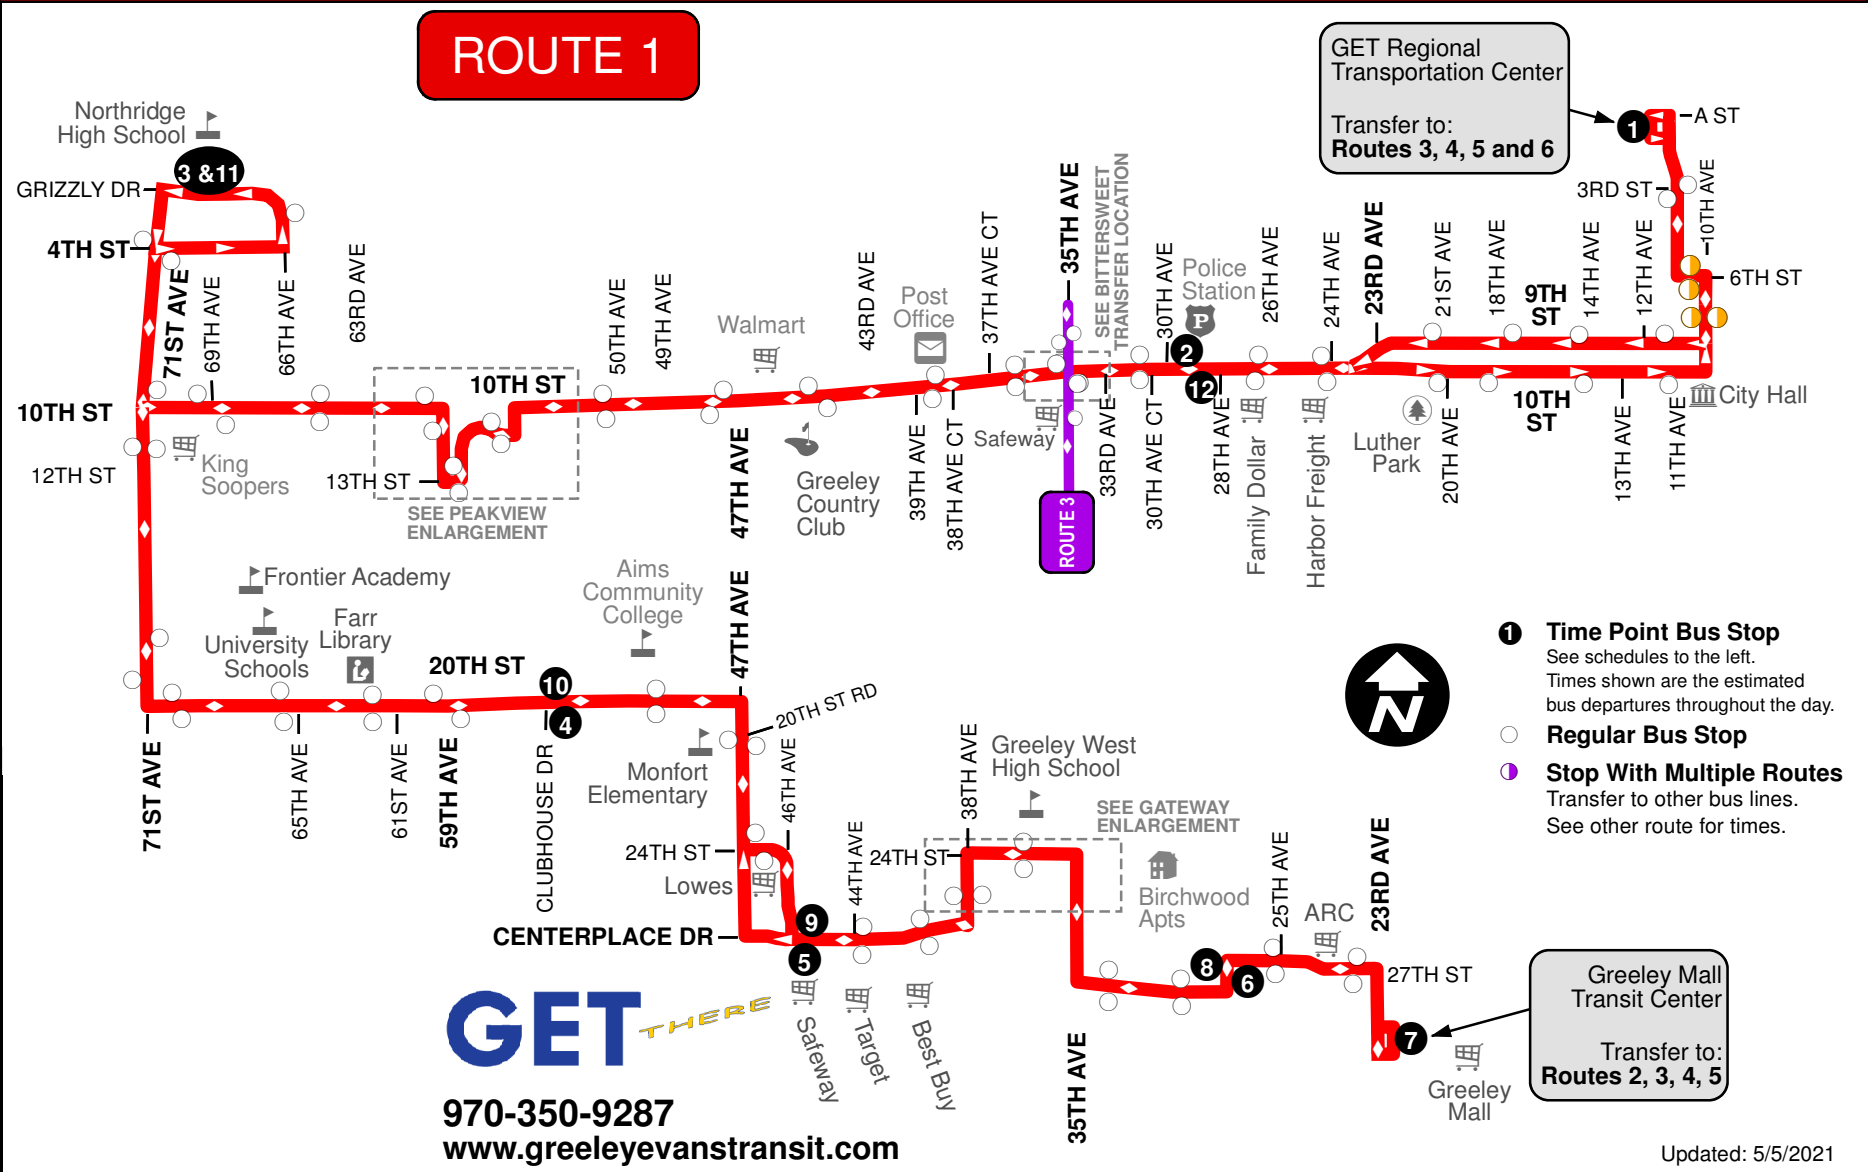

Indicates Saturday Times

GET REGIONAL TRANSPORTATION CENTER >> NORTHRIDGE HS >> AIMS >> GREELEY WEST HS >> GREELEY MALL

ROUTE 1

GET THERE
970-350-9287
www.greeleyevanstransit.com

Updated: 5/5/2021