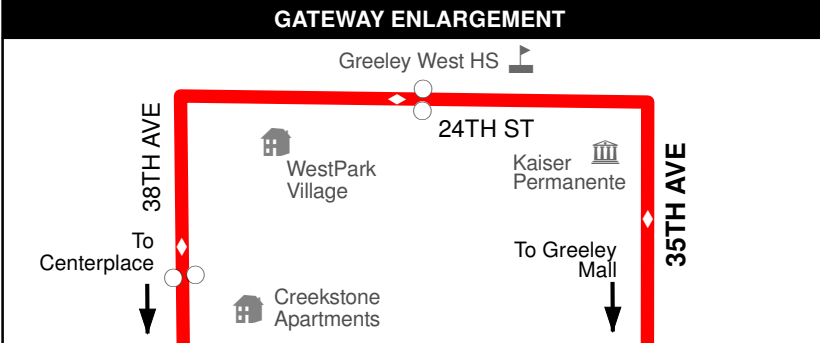

Indicates Saturday Times

GET REGIONAL TRANSPORTATION CENTER >> NORTHRIDGE HS >> AIMS >> GREELEY WEST HS >> GREELEY MALL

ROUTE 1

GET THERE
 970-350-9287
 www.greeleyevanstransit.com

Updated: 5/5/2021

- 1 Time Point Bus Stop**
See schedules to the left. Times shown are the estimated bus departures throughout the day.
- Regular Bus Stop**
- Stop With Multiple Routes**
Transfer to other bus lines. See other route for times.

GREELEY MALL >> RIVERSIDE LIBRARY >> UNIVERSITY SQUARE

ROUTE 2

Map Legend

Bus Route

1 Time Point Bus Stop
These bus stops correspond with the schedules to the right. Times shown are estimated bus departures.

Regular Bus Stop

Updated: 5/5/2021

NORTHBOUND TIME STOPS

SOUTHBOUND TIME STOPS

Greeley Mall Transfer Center	38th St & Empire Riverside Library	1st Ave & 24th St Boys and Girls Club	22nd St & 8th Ave Bonell Senior Living	26th St & 11th Ave Route 5 Transfer Point	22nd St & 8th Ave Bonell Senior Living	1st Ave & 24th St Boys and Girls Club	38th St & Empire Riverside Library
1	2	3	4	5	6	7	8
-	-	-	-	6:35 AM	6:39 AM	6:43 AM	6:48 AM
7:05 AM	7:15 AM	7:20 AM	7:25 AM	7:35 AM	7:39 AM	7:43 AM	7:48 AM
8:05 AM	8:15 AM	8:20 AM	8:25 AM	8:35 AM	8:39 AM	8:43 AM	8:48 AM
9:05 AM	9:15 AM	9:20 AM	9:25 AM	9:35 AM	9:39 AM	9:43 AM	9:48 AM
10:05 AM	10:15 AM	10:20 AM	10:25 AM	10:35 AM	10:39 AM	10:43 AM	10:48 AM
11:05 AM	11:15 AM	11:20 AM	11:25 AM	11:35 AM	11:39 AM	11:43 AM	11:48 AM
12:05 PM	12:15 PM	12:20 PM	12:25 PM	12:35 PM	12:39 PM	12:43 PM	12:48 PM
1:05 PM	1:15 PM	1:20 PM	1:25 PM	1:35 PM	1:39 PM	1:43 PM	1:48 PM
2:05 PM	2:15 PM	2:20 PM	2:25 PM	2:35 PM	2:39 PM	2:43 PM	2:48 PM
3:05 PM	3:15 PM	3:20 PM	3:25 PM	3:35 PM	3:39 PM	3:43 PM	3:48 PM
4:05 PM	4:15 PM	4:20 PM	4:25 PM	4:35 PM	4:39 PM	4:43 PM	4:48 PM
5:05 PM	5:15 PM	5:20 PM	5:25 PM	5:35 PM	5:39 PM	5:43 PM	5:48 PM
6:05 PM	6:15 PM	6:20 PM	6:25 PM	6:35 PM	6:39 PM	6:43 PM	6:48 PM
7:05 PM	7:15 PM	7:20 PM	7:25 PM	-	-	-	-