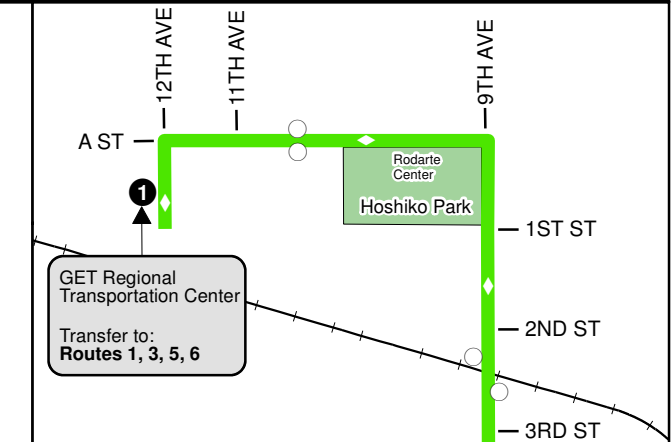

TRANSIT CENTER ENLARGEMENT