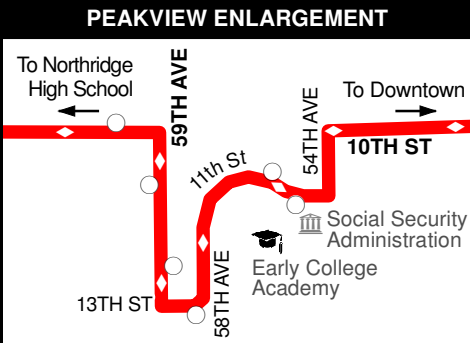

Indicates Saturday Times

GET REGIONAL TRANSPORTATION CENTER >> NORTHRIDGE HS >> AIMS >> GREELEY WEST HS >> GREELEY MALL

ROUTE 1

GET THERE
 970-350-9287
 www.greeleyevanstransit.com

Updated: 5/5/2021

- 1 Time Point Bus Stop**
See schedules to the left. Times shown are the estimated bus departures throughout the day.
- Regular Bus Stop**
- Stop With Multiple Routes**
Transfer to other bus lines. See other route for times.

GREELEY MALL >> RIVERSIDE LIBRARY >> UNIVERSITY SQUARE

ROUTE 2

Map Legend

Bus Route

1 Time Point Bus Stop
These bus stops correspond with the schedules to the right. Times shown are estimated bus departures.