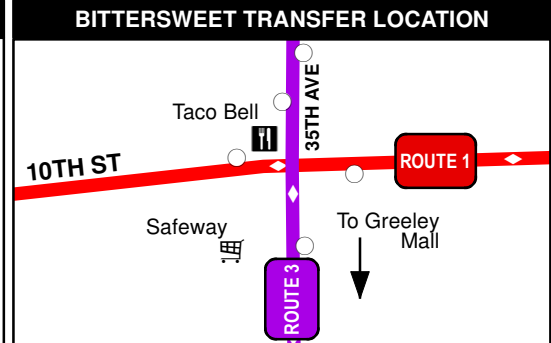

Indicates Saturday Times

GET REGIONAL TRANSPORTATION CENTER >> NORTHRIDGE HS >> AIMS >> GREELEY WEST HS >> GREELEY MALL

ROUTE 1

GET THERE
 970-350-9287
 www.greeleyevanstransit.com

Updated: 5/5/2021

- 1 Time Point Bus Stop**
See schedules to the left. Times shown are the estimated bus departures throughout the day.
- Regular Bus Stop**
- Stop With Multiple Routes**
Transfer to other bus lines. See other route for times.

GREELEY MALL >> RIVERSIDE LIBRARY >> UNIVERSITY SQUARE

ROUTE 2

Map Legend

Bus Route

1 Time Point Bus Stop
These bus stops correspond with the schedules to the right. Times shown are estimated bus departures.