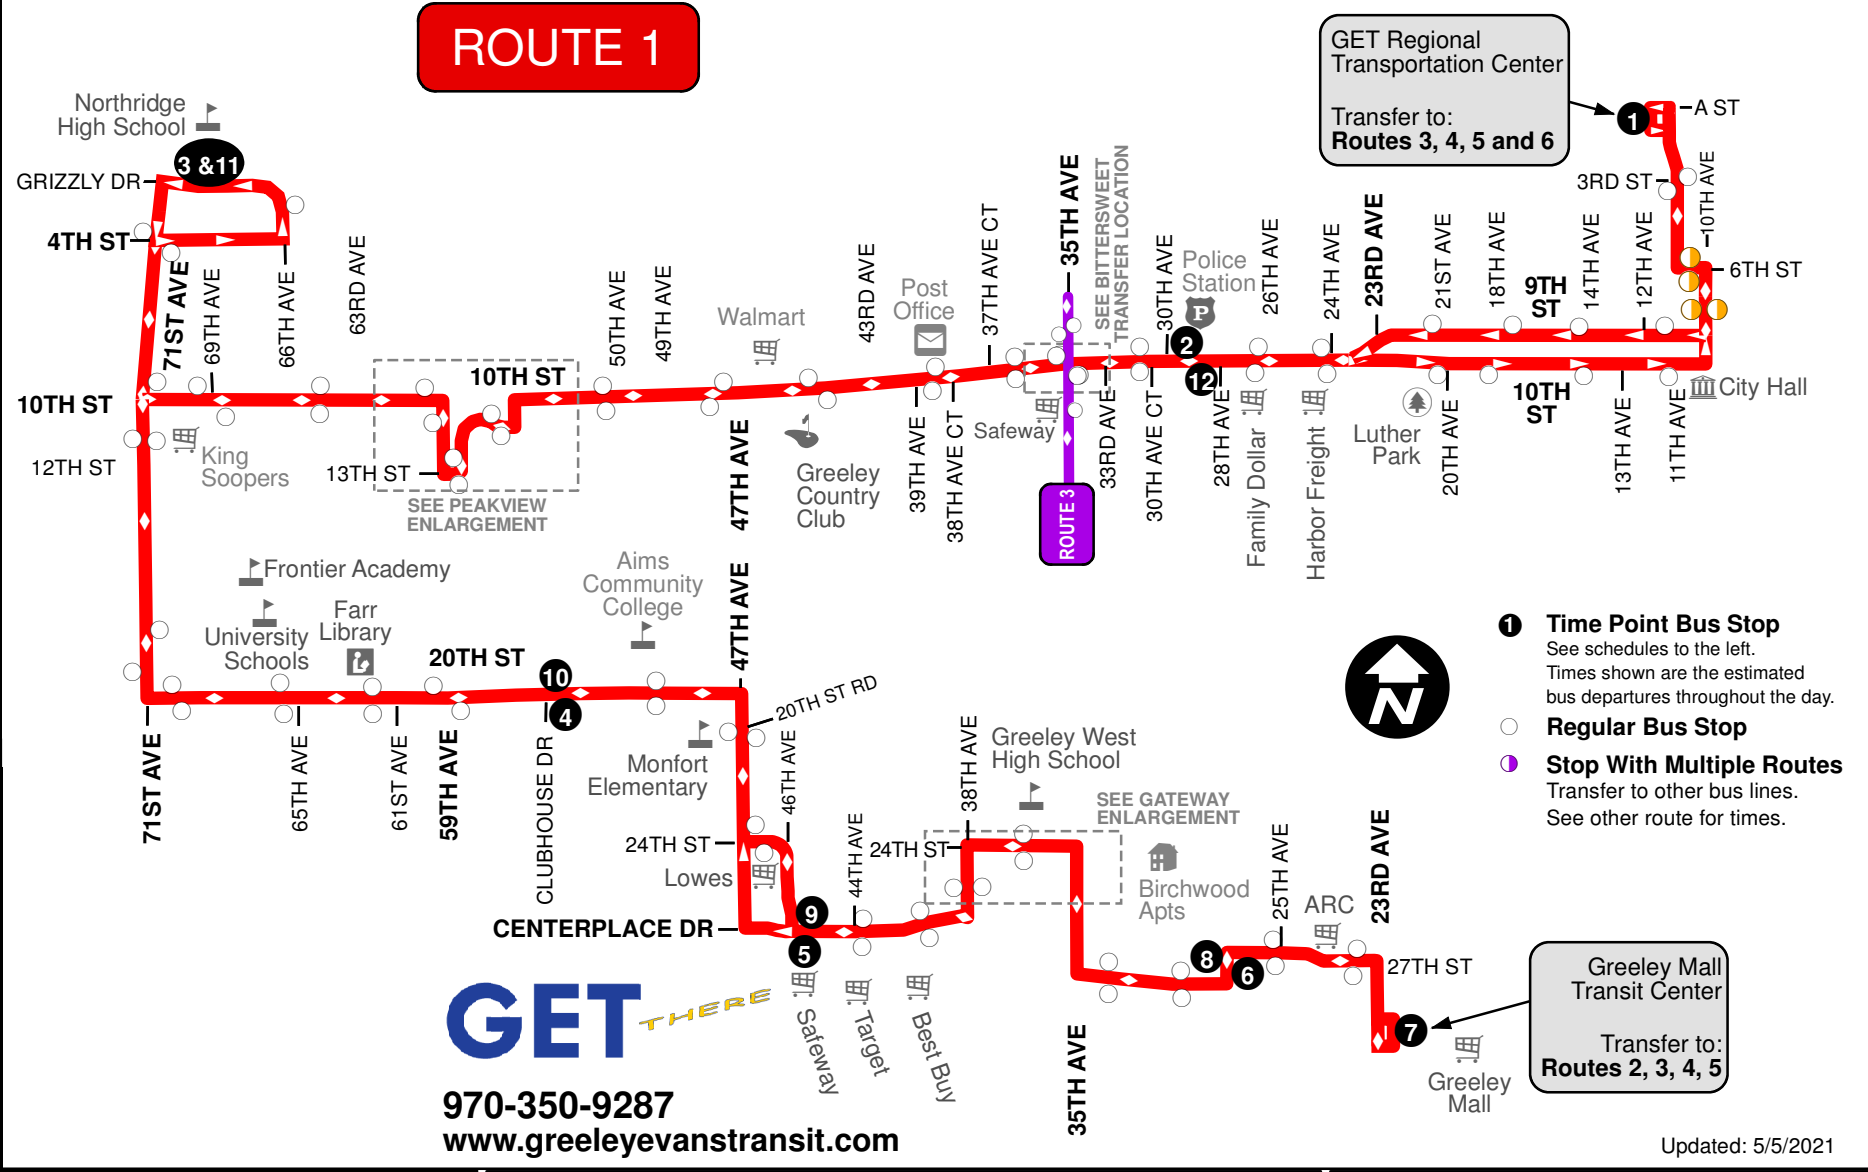

Indicates Saturday Times

GET REGIONAL TRANSPORTATION CENTER >> NORTHRIDGE HS >> AIMS >> GREELEY WEST HS >> GREELEY MALL

ROUTE 1

GET THERE
970-350-9287
www.greeleyevanstransit.com

- **1 Time Point Bus Stop**
  See schedules to the left. Times shown are the estimated bus departures throughout the day.
- **Regular Bus Stop**
- **Stop With Multiple Routes**
  Transfer to other bus lines. See other route for times.