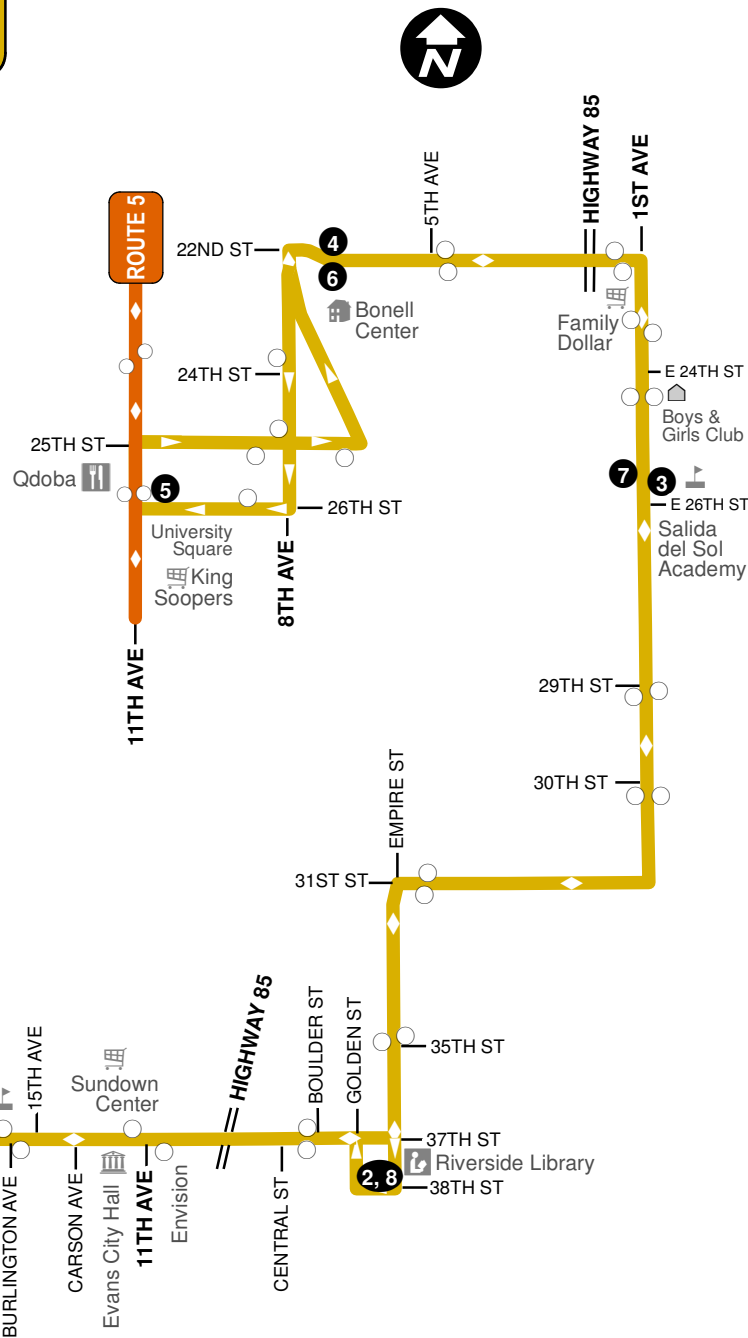

Indicates Saturday Times

**GREELEY MALL TO GRTC TIME STOPS**

Greeley Mall Transfer Center	27th St & Birchwood	Centerplace & 846th Ave Grick-FILA	20th St & Clubhouse Dr. Aims	Grizzly & 71st Ave Northridge-H	10th St & 28th Ave Wshire
6:05 AM	6:07 AM	6:13 AM	6:16 AM	6:25 AM	6:41 AM
6:35 AM	6:37 AM	6:43 AM	6:46 AM	6:55 AM	7:11 AM
7:05 AM	7:07 AM	7:13 AM	7:16 AM	7:25 AM	7:41 AM
7:35 AM	7:37 AM	7:43 AM	7:46 AM	7:55 AM	8:11 AM
8:05 AM	8:07 AM	8:13 AM	8:16 AM	8:25 AM	8:41 AM
8:35 AM	8:37 AM	8:43 AM	8:46 AM	8:55 AM	9:11 AM
9:05 AM	9:07 AM	9:13 AM	9:16 AM	9:25 AM	9:41 AM
9:35 AM	9:37 AM	9:43 AM	9:46 AM	9:55 AM	10:11 AM
10:05 AM	10:07 AM	10:13 AM	10:16 AM	10:25 AM	10:41 AM
10:35 AM	10:37 AM	10:43 AM	10:46 AM	10:55 AM	11:11 AM
11:05 AM	11:07 AM	11:13 AM	11:16 AM	11:25 AM	11:41 AM
11:35 AM	11:37 AM	11:43 AM	11:46 AM	11:55 AM	12:11 PM
12:05 PM	12:07 PM	12:13 PM	12:16 PM	12:25 PM	12:41 PM
12:35 PM	12:37 PM	12:43 PM	12:46 PM	12:55 PM	1:11 PM
1:05 PM	1:07 PM	1:13 PM	1:16 PM	1:25 PM	1:41 PM
1:35 PM	1:37 PM	1:43 PM	1:46 PM	1:55 PM	2:11 PM
2:05 PM	2:07 PM	2:13 PM	2:16 PM	2:25 PM	2:41 PM
2:35 PM	2:37 PM	2:43 PM	2:46 PM	2:55 PM	3:11 PM
3:05 PM	3:07 PM	3:13 PM	3:16 PM	3:25 PM	3:41 PM
3:35 PM	3:37 PM	3:43 PM	3:46 PM	3:55 PM	4:11 PM
4:05 PM	4:07 PM	4:13 PM	4:16 PM	4:25 PM	4:41 PM
4:35 PM	4:37 PM	4:43 PM	4:46 PM	4:55 PM	5:11 PM
5:05 PM	5:07 PM	5:13 PM	5:16 PM	5:25 PM	5:41 PM
5:35 PM	5:37 PM	5:43 PM	5:46 PM	5:55 PM	6:11 PM
6:05 PM	6:07 PM	6:13 PM	6:16 PM	6:25 PM	6:41 PM
6:35 PM	6:37 PM	6:43 PM	6:46 PM	6:55 PM	7:11 PM
7:05 PM	7:07 PM	7:13 PM	7:16 PM	7:25 PM	7:41 PM

Updated: 5/5/2021

**GREELEY MALL >> RIVERSIDE LIBRARY >> UNIVERSITY SQUARE**

# ROUTE 2

**Map Legend**

**Bus Route**

**1 Time Point Bus Stop**  
These bus stops correspond with the schedules to the right. Times shown are estimated bus departures.

**Regular Bus Stop**

Updated: 5/5/2021