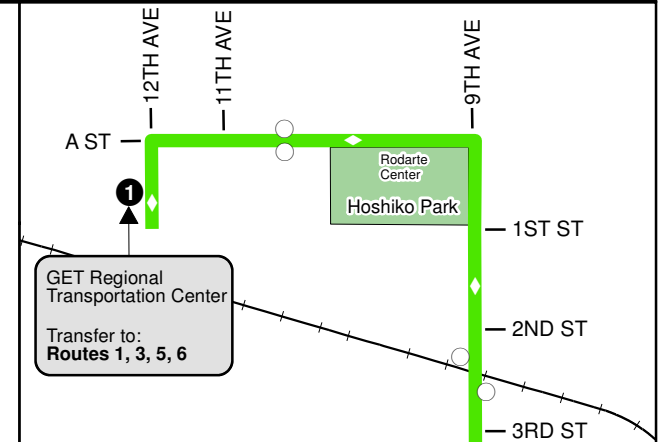

TRANSIT CENTER ENLARGEMENT