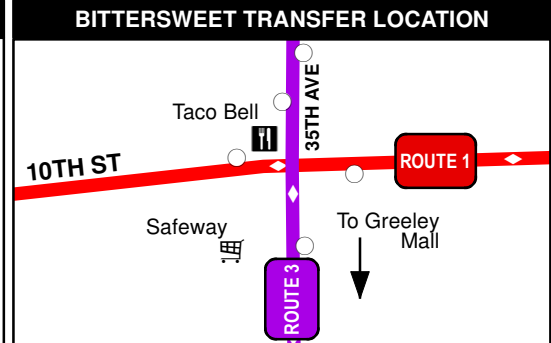

Indicates Saturday Times

**GET REGIONAL TRANSPORTATION CENTER >> NORTHRIDGE HS >> AIMS >> GREELEY WEST HS >> GREELEY MALL**

**ROUTE 1**

**GET THERE**  
 970-350-9287  
 www.greeleyevanstransit.com

- 1 Time Point Bus Stop**  
See schedules to the left. Times shown are the estimated bus departures throughout the day.
- Regular Bus Stop**
- Stop With Multiple Routes**  
Transfer to other bus lines. See other route for times.

Updated: 5/5/2021

**GREELEY MALL >> RIVERSIDE LIBRARY >> UNIVERSITY SQUARE**