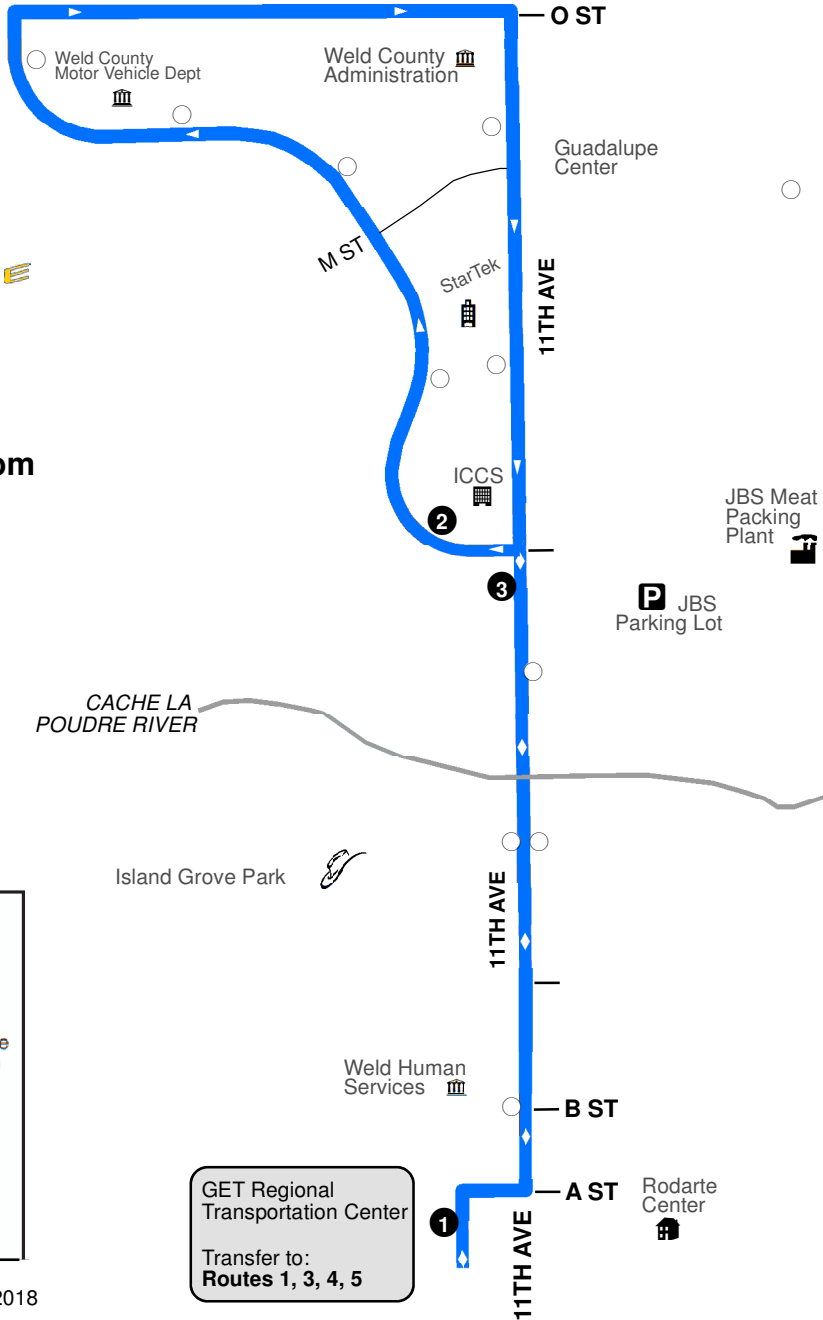

ROUTE 6

Weld County Health Dept
County Jail

GET THERE

970-350-9287

www.greeleyevanstransit.com

RouteShout 2.0

Download our RouteShout app from your iPhone or Android Market today! Or visit greeley.routematch.com

Map Legend

- **Bus Route**
- **Time Point Bus Stop**
  These bus stops correspond with the schedules to the right. Times shown are estimated bus departures.
- **Regular Bus Stop**
- **Stop with Multiple Routes**
  Allows for transfer to other bus lines. See other route information for stop times.

Updated: 7/20/2018

GET Regional Transportation Center
Transfer to:
Routes 1, 3, 4, 5

Greeley Regional Transportation Center	H St & 11th Ave ICCS	11th Ave & H St ICCS
1	2	3
-	5:58 AM	6:00 AM
6:15 AM	6:18 AM	6:20 AM
6:35 AM	6:38 AM	6:40 AM
6:55 AM	6:58 AM	7:00 AM
7:15 AM	7:18 AM	7:20 AM
7:35 AM	7:38 AM	7:40 AM
7:55 AM	7:58 AM	8:00 AM
8:15 AM	8:18 AM	8:20 AM
8:35 AM	8:38 AM	8:40 AM
8:55 AM	8:58 AM	9:00 AM
9:15 AM	9:18 AM	9:20 AM
9:35 AM	9:38 AM	9:40 AM
9:55 AM	9:58 AM	10:00 AM
10:15 AM	10:18 AM	10:20 AM
10:35 AM	10:38 AM	10:40 AM
10:55 AM	10:58 AM	11:00 AM
11:15 AM	11:18 AM	11:20 AM
11:35 AM	11:38 AM	11:40 AM
11:55 AM	11:58 AM	12:00 PM
12:15 PM	12:18 PM	12:20 PM
12:35 PM	12:38 PM	12:40 PM
12:55 PM	12:58 PM	1:00 PM
1:15 PM	1:18 PM	1:20 PM
1:35 PM	1:38 PM	1:40 PM
1:55 PM	1:58 PM	2:00 PM
2:15 PM	2:18 PM	2:20 PM
2:35 PM	2:38 PM	2:40 PM
2:55 PM	2:58 PM	3:00 PM
3:15 PM	3:18 PM	3:20 PM
3:35 PM	3:38 PM	3:40 PM
3:55 PM	3:58 PM	4:00 PM
4:15 PM	4:18 PM	4:20 PM
4:35 PM	4:38 PM	4:40 PM
4:55 PM	4:58 PM	5:00 PM
5:15 PM	5:18 PM	5:20 PM
5:35 PM	5:38 PM	5:40 PM
6:05 PM	6:08 PM	6:10 PM
6:35 PM	6:38 PM	6:40 PM
7:05 PM	7:08 PM	7:10 PM
7:35 PM	7:38 PM	7:40 PM
8:05 PM	8:08 PM	8:10 PM

Monday - Friday

Greeley Regional Transportation Center	H St & 11th Ave ICCS	11th Ave & H St ICCS
1	2	3
-	6:50 AM	6:52 AM
7:05 AM	7:08 AM	7:12 AM
7:35 AM	7:38 AM	7:42 AM
8:05 AM	8:08 AM	8:12 AM
8:35 AM	8:38 AM	8:42 AM
9:05 AM	9:08 AM	9:12 AM
9:35 AM	9:38 AM	9:42 AM
10:05 AM	10:08 AM	10:12 AM
10:35 AM	10:38 AM	10:42 AM
11:05 AM	11:08 AM	11:12 AM
11:35 AM	11:38 AM	11:42 AM
12:05 PM	12:08 PM	12:12 PM
12:35 PM	12:38 PM	12:42 PM
1:05 PM	1:08 PM	1:12 PM
1:35 PM	1:38 PM	1:42 PM
2:05 PM	2:08 PM	2:12 PM
2:35 PM	2:38 PM	2:42 PM
3:05 PM	3:08 PM	3:12 PM
3:35 PM	3:38 PM	3:42 PM
4:05 PM	4:08 PM	4:12 PM
4:35 PM	4:38 PM	4:42 PM
5:05 PM	5:08 PM	5:12 PM
5:35 PM	5:38 PM	5:42 PM
6:05 PM	6:08 PM	6:12 PM

Indicates Saturday Times