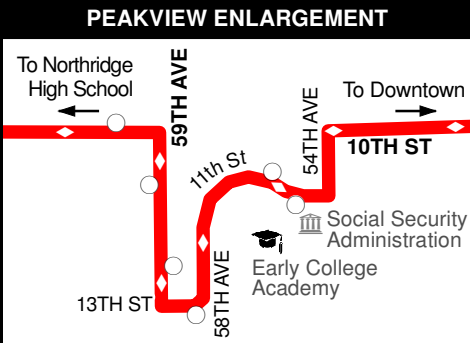

Indicates Saturday Times

**GET REGIONAL TRANSPORTATION CENTER >> NORTHRIDGE HS >> AIMS >> GREELEY WEST HS >> GREELEY MALL**

**ROUTE 1**

**GET THERE**  
 970-350-9287  
 www.greeleyevanstransit.com

- 1 Time Point Bus Stop**  
See schedules to the left. Times shown are the estimated bus departures throughout the day.
- Regular Bus Stop**
- Stop With Multiple Routes**  
Transfer to other bus lines. See other route for times.

Updated: 5/5/2021

**GREELEY MALL >> RIVERSIDE LIBRARY >> UNIVERSITY SQUARE**