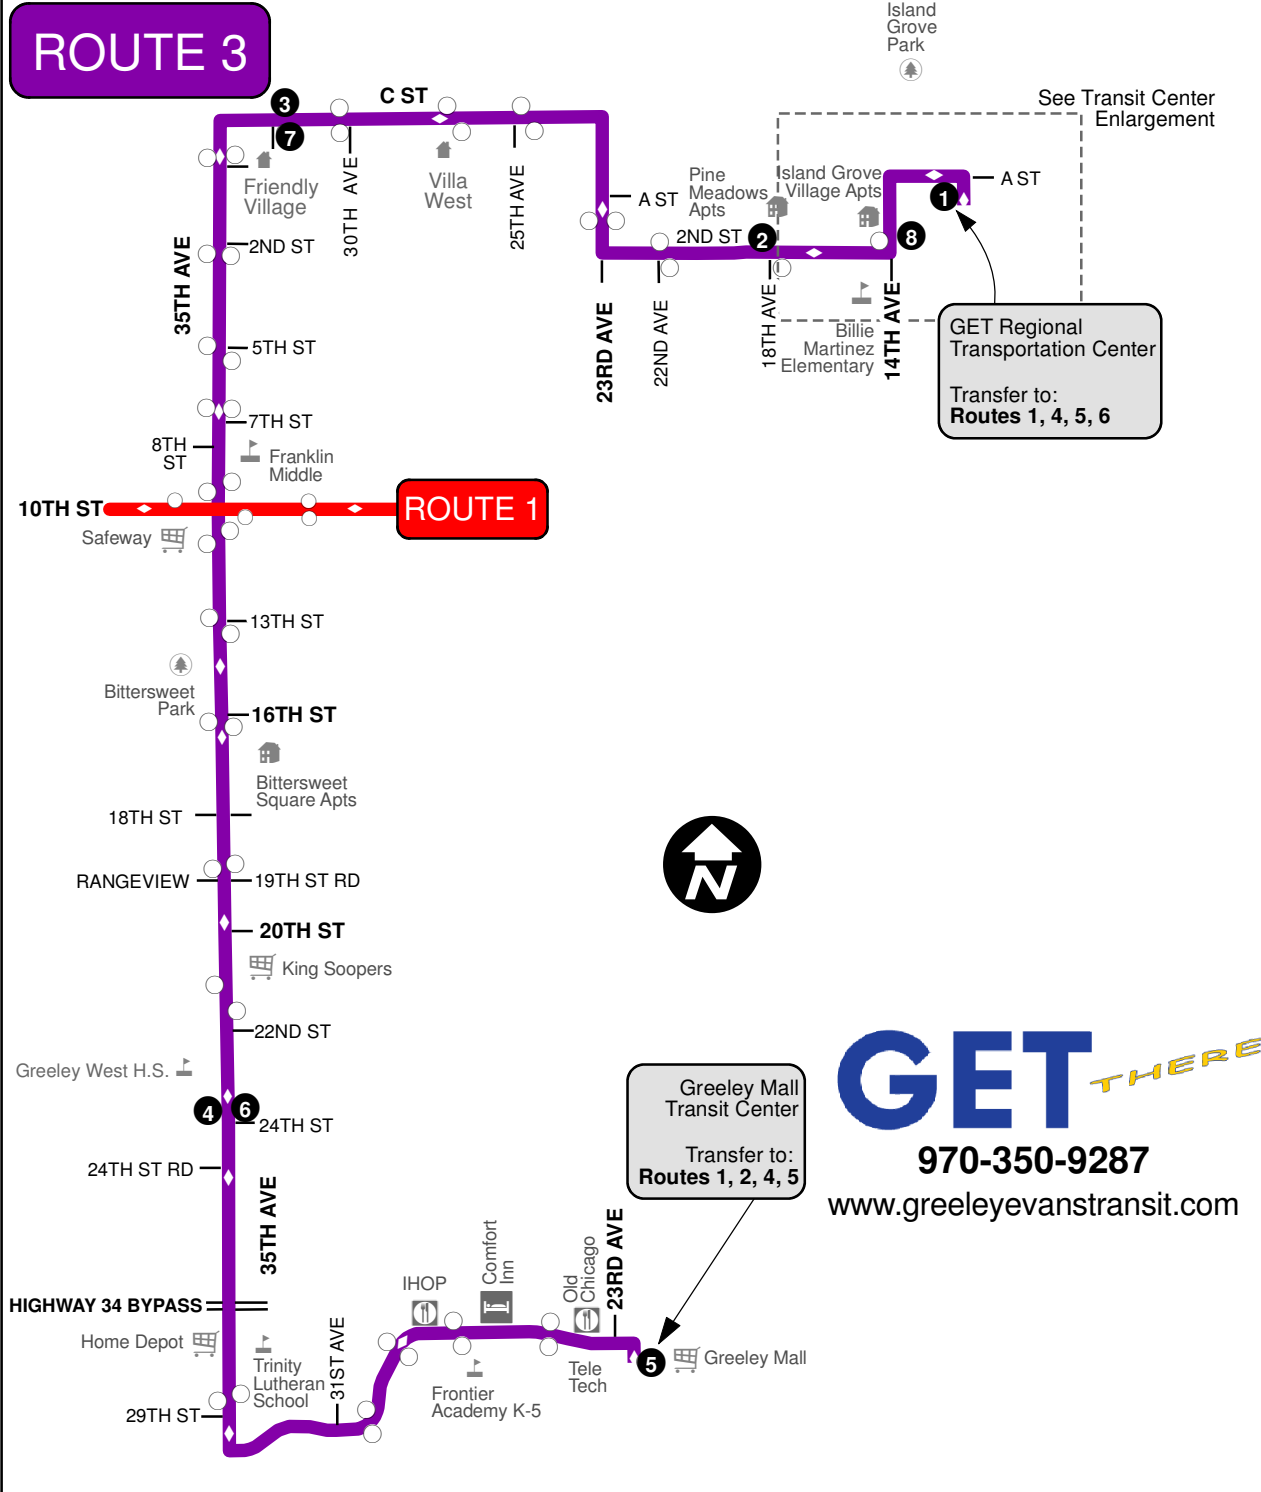

GET REGIONAL TRANSPORTATION CENTER >> GREELEY WEST HS >> GREELEY MALL

Southbound GRTC to Mall Time Stops				Northbound Mall to GRTC Time Stops			
Greeley Regional Transportation Center	2nd St & 18th Ave Pine Meadows	C St & 35th Ave Friendly Village	35th Ave & 24th St Greeley West High	Greeley Mall Transfer Center	35th Ave & 24th St Greeley West High	C St & 35th Ave Friendly Village	14th Ave & 1st St Island Grove
1	2	3	4	5	6	7	8
6:35 AM	6:39 AM	6:43 AM	6:51 AM	7:05 AM	7:12 AM	7:20 AM	7:24 AM
7:35 AM	7:39 AM	7:43 AM	7:51 AM	8:05 AM	8:12 AM	8:20 AM	8:24 AM
8:35 AM	8:39 AM	8:43 AM	8:51 AM	9:05 AM	9:12 AM	9:20 AM	9:24 AM
9:35 AM	9:39 AM	9:43 AM	9:51 AM	10:05 AM	10:12 AM	10:20 AM	10:24 AM
10:35 AM	10:39 AM	10:43 AM	10:51 AM	11:05 AM	11:12 AM	11:20 AM	11:24 AM
11:35 AM	11:39 AM	11:43 AM	11:51 AM	12:05 PM	12:12 PM	12:20 PM	12:24 PM
12:35 PM	12:39 PM	12:43 PM	12:51 PM	1:05 PM	1:12 PM	1:20 PM	1:24 PM
1:35 PM	1:39 PM	1:43 PM	1:51 PM	2:05 PM	2:12 PM	2:20 PM	2:24 PM
2:35 PM	2:39 PM	2:43 PM	2:51 PM	3:05 PM	3:12 PM	3:20 PM	3:24 PM
3:35 PM	3:39 PM	3:43 PM	3:51 PM	4:05 PM	4:12 PM	4:20 PM	4:24 PM
4:35 PM	4:39 PM	4:43 PM	4:51 PM	5:05 PM	5:12 PM	5:20 PM	5:24 PM
5:35 PM	5:39 PM	5:43 PM	5:51 PM	6:05 PM	6:12 PM	6:20 PM	6:24 PM
6:35 PM	6:39 PM	6:43 PM	6:51 PM	7:05 PM	7:12 PM	7:20 PM	7:24 PM

Indicates Saturday Times

MAP LEGEND

- **Bus Route**
- **Time Point Bus Stop**
  These bus stops correspond with the schedules to the right. Times shown are estimated bus departures.
- **Regular Bus Stop**
- **Stop with Multiple Routes**
  Allows for transfer to other bus lines. See other route information for stop times.

TRANSIT CENTER ENLARGEMENT

Transfer to: Routes 1, 4, 5, 6

Updated: 5/4/2021