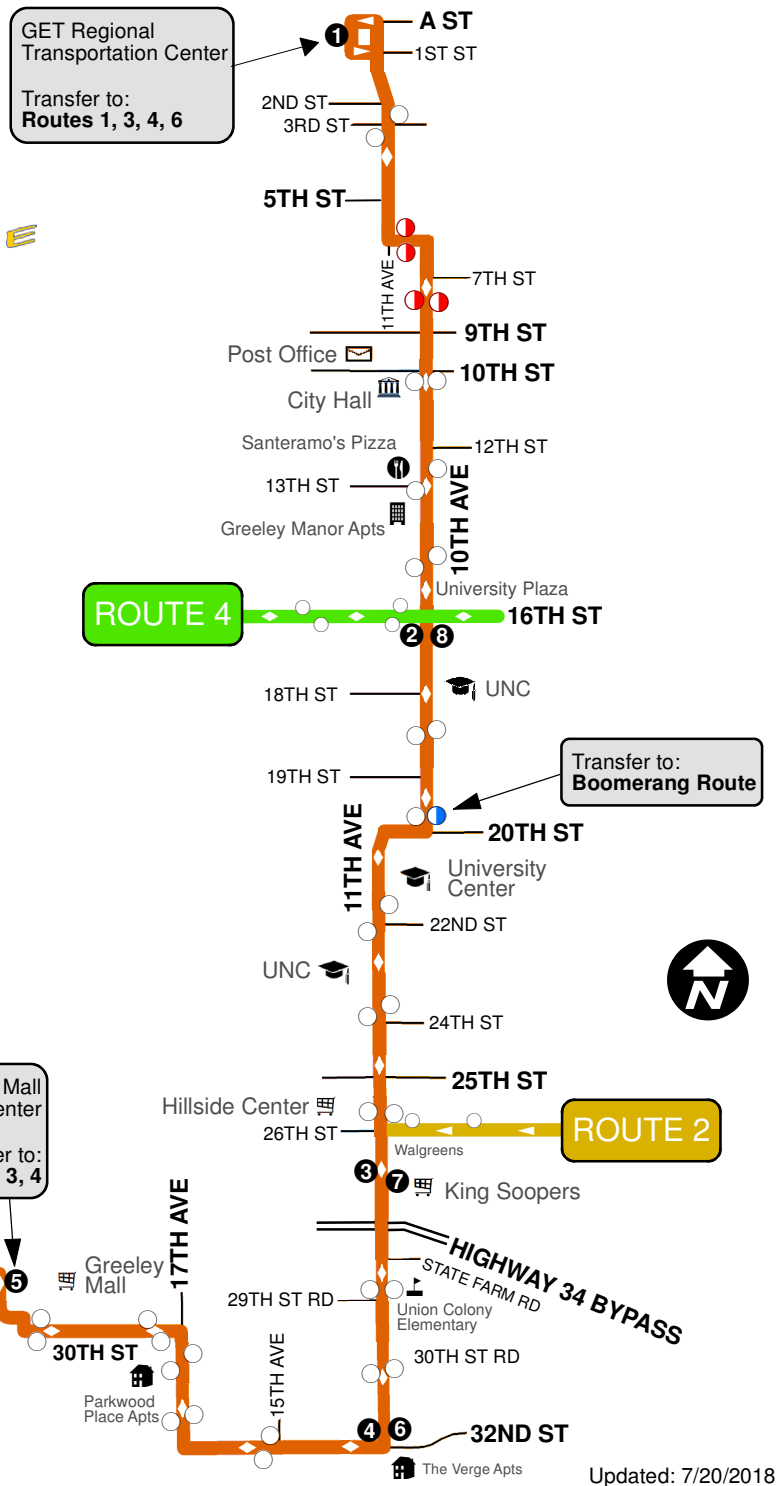

970-350-9287

www.greeleyvanstransit.com

Map Legend

- Bus Route
- Time Point Bus Stop
  These bus stops correspond with the schedules to the right. Times shown are estimated bus departures.
- Regular Bus Stop
- Stop with Multiple Routes
  Allows for transfer to other bus lines. See other route information for stop times.