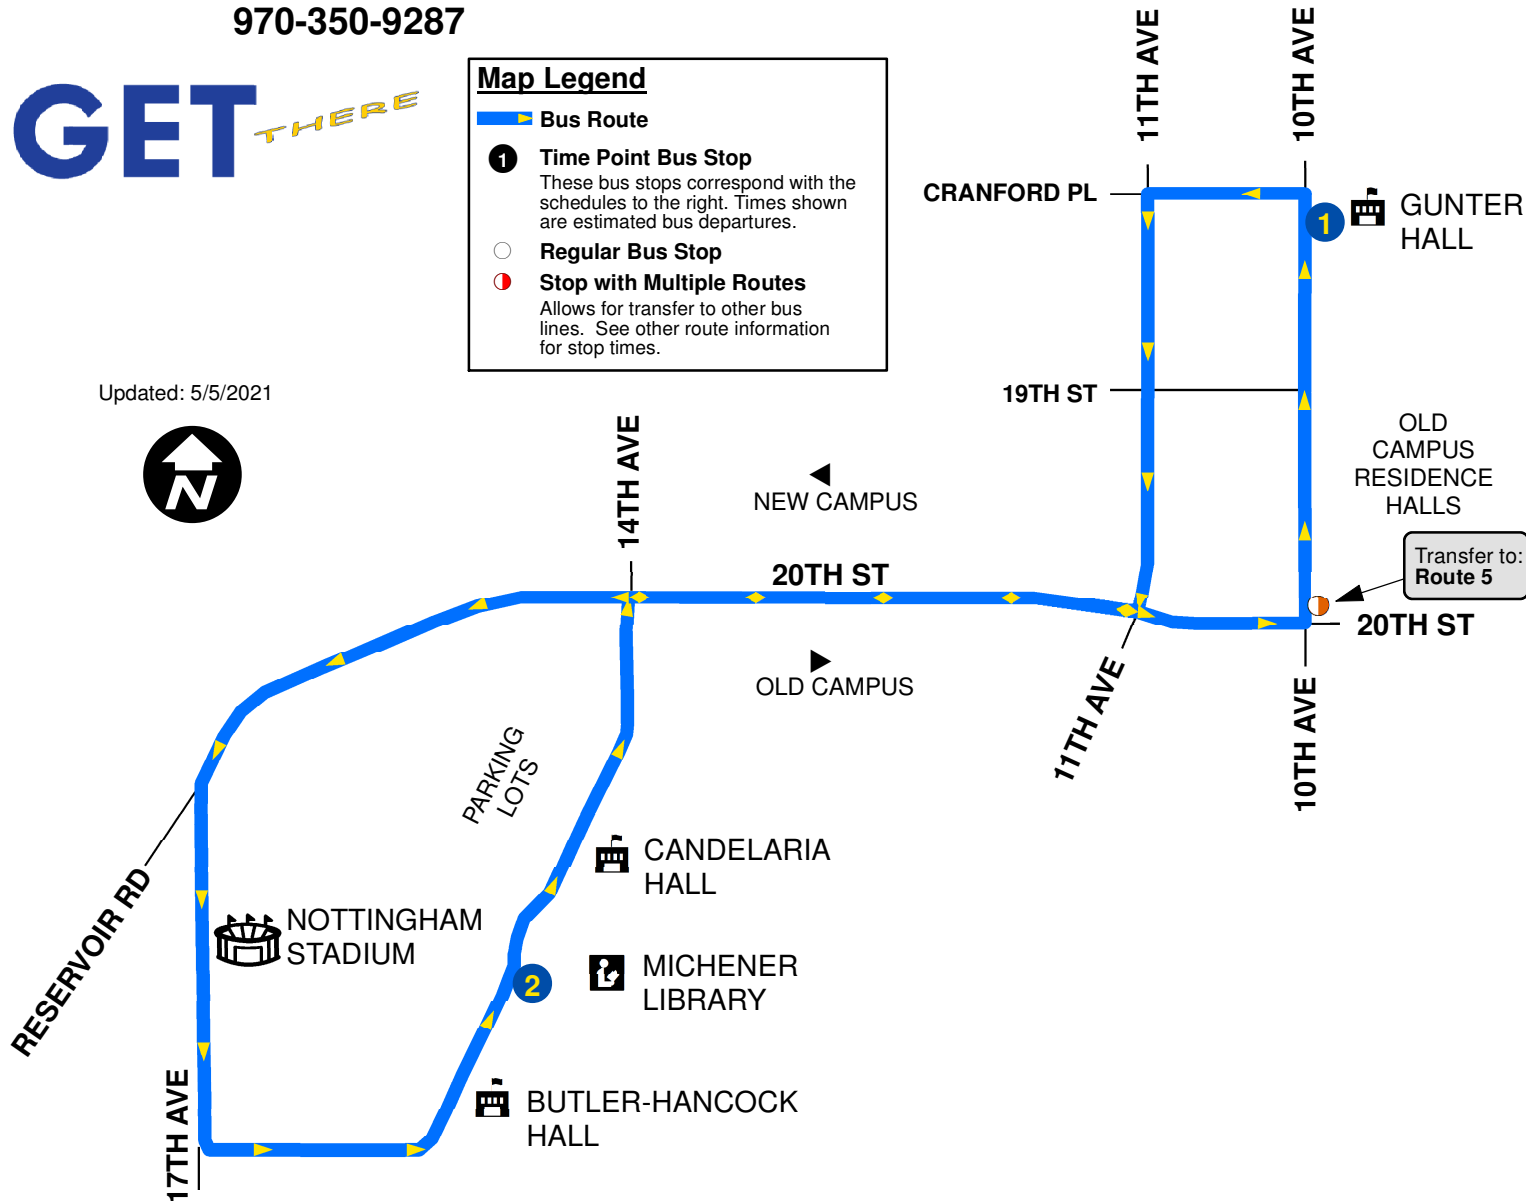

# BOOMERANG

Greeley-Evans Transit Bus Route Map,  
in cooperation with the University of Northern Colorado

970-350-9287

**GET** THERE

**Map Legend**

-  **Bus Route**
-  **Time Point Bus Stop**  
These bus stops correspond with the schedules to the right. Times shown are estimated bus departures.
-  **Regular Bus Stop**
-  **Stop with Multiple Routes**  
Allows for transfer to other bus lines. See other route information for stop times.

Updated: 5/5/2021

Gunter Hall	Michener Library
<b>1</b>	<b>2</b>
7:42 AM	7:42 AM
Departing Every 10 Minutes	Departing Every 10 Minutes
2:52 PM	2:52 PM

## Bus Departure Times