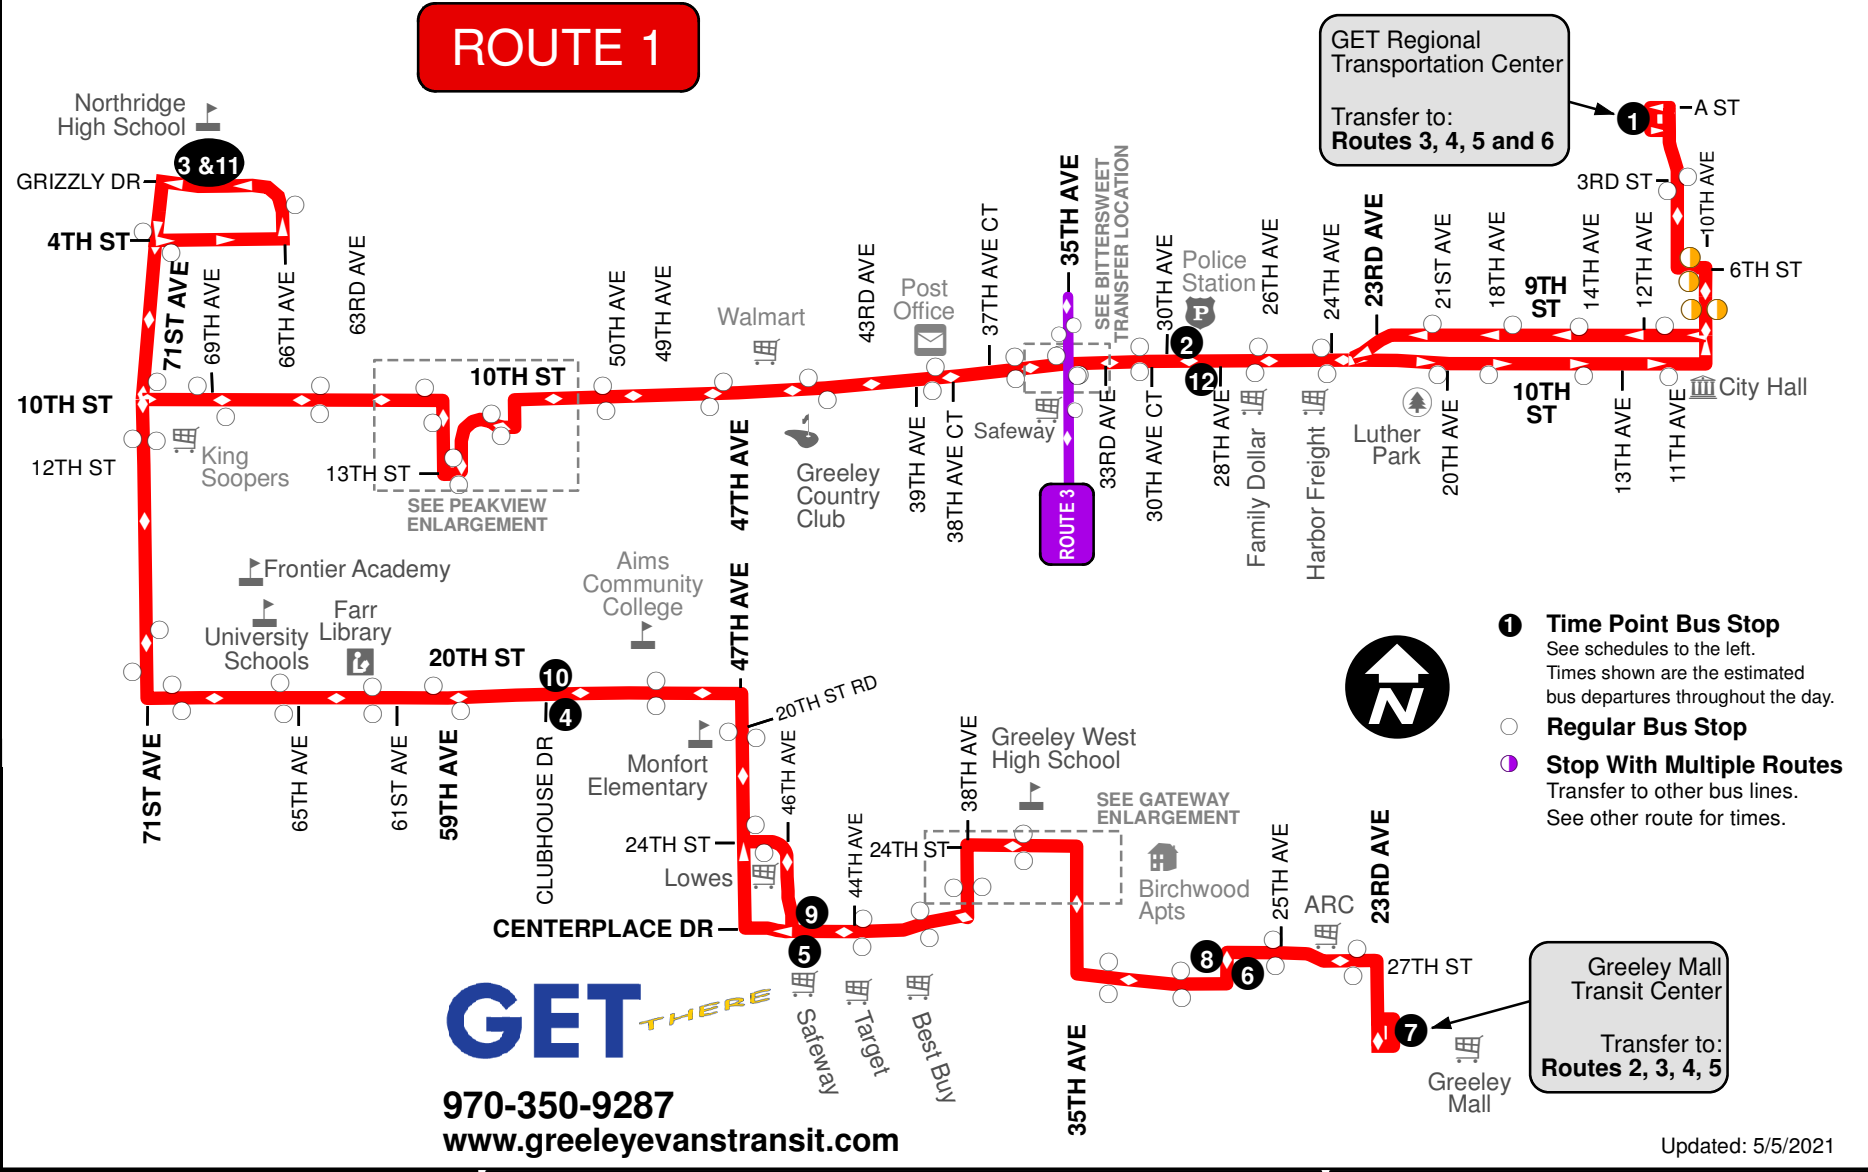

Indicates Saturday Times

GREELEY MALL TO GRTC TIME STOPS

Greeley Mall Transfer Center	27th St & Birchwood	Centerplace 846th Ave Grick-FILA	20th St & Clubhouse Dr. Aims	Grizzly & 71st Ave Northridge-H	10th St & 28th Ave Wshire
6:05 AM	6:07 AM	6:13 AM	6:16 AM	6:25 AM	6:41 AM
6:35 AM	6:37 AM	6:43 AM	6:46 AM	6:55 AM	7:11 AM
7:05 AM	7:07 AM	7:13 AM	7:16 AM	7:25 AM	7:41 AM
7:35 AM	7:37 AM	7:43 AM	7:46 AM	7:55 AM	8:11 AM
8:05 AM	8:07 AM	8:13 AM	8:16 AM	8:25 AM	8:41 AM
8:35 AM	8:37 AM	8:43 AM	8:46 AM	8:55 AM	9:11 AM
9:05 AM	9:07 AM	9:13 AM	9:16 AM	9:25 AM	9:41 AM
9:35 AM	9:37 AM	9:43 AM	9:46 AM	9:55 AM	10:11 AM
10:05 AM	10:07 AM	10:13 AM	10:16 AM	10:25 AM	10:41 AM
10:35 AM	10:37 AM	10:43 AM	10:46 AM	10:55 AM	11:11 AM
11:05 AM	11:07 AM	11:13 AM	11:16 AM	11:25 AM	11:41 AM
11:35 AM	11:37 AM	11:43 AM	11:46 AM	11:55 AM	12:11 PM
12:05 PM	12:07 PM	12:13 PM	12:16 PM	12:25 PM	12:41 PM
12:35 PM	12:37 PM	12:43 PM	12:46 PM	12:55 PM	1:11 PM
1:05 PM	1:07 PM	1:13 PM	1:16 PM	1:25 PM	1:41 PM
1:35 PM	1:37 PM	1:43 PM	1:46 PM	1:55 PM	2:11 PM
2:05 PM	2:07 PM	2:13 PM	2:16 PM	2:25 PM	2:41 PM
2:35 PM	2:37 PM	2:43 PM	2:46 PM	2:55 PM	3:11 PM
3:05 PM	3:07 PM	3:13 PM	3:16 PM	3:25 PM	3:41 PM
3:35 PM	3:37 PM	3:43 PM	3:46 PM	3:55 PM	4:11 PM
4:05 PM	4:07 PM	4:13 PM	4:16 PM	4:25 PM	4:41 PM
4:35 PM	4:37 PM	4:43 PM	4:46 PM	4:55 PM	5:11 PM
5:05 PM	5:07 PM	5:13 PM	5:16 PM	5:25 PM	5:41 PM
5:35 PM	5:37 PM	5:43 PM	5:46 PM	5:55 PM	6:11 PM
6:05 PM	6:07 PM	6:13 PM	6:16 PM	6:25 PM	6:41 PM
6:35 PM	6:37 PM	6:43 PM	6:46 PM	6:55 PM	7:11 PM
7:05 PM	7:07 PM	7:13 PM	7:16 PM	7:25 PM	7:41 PM

Indicates Saturday Times

GET REGIONAL TRANSPORTATION CENTER >> NORTHRIDGE HS >> AIMS >> GREELEY WEST HS >> GREELEY MALL

ROUTE 1

- 1 Time Point Bus Stop**
See schedules to the left. Times shown are the estimated bus departures throughout the day.
- Regular Bus Stop**
- Stop With Multiple Routes**
Transfer to other bus lines. See other route for times.