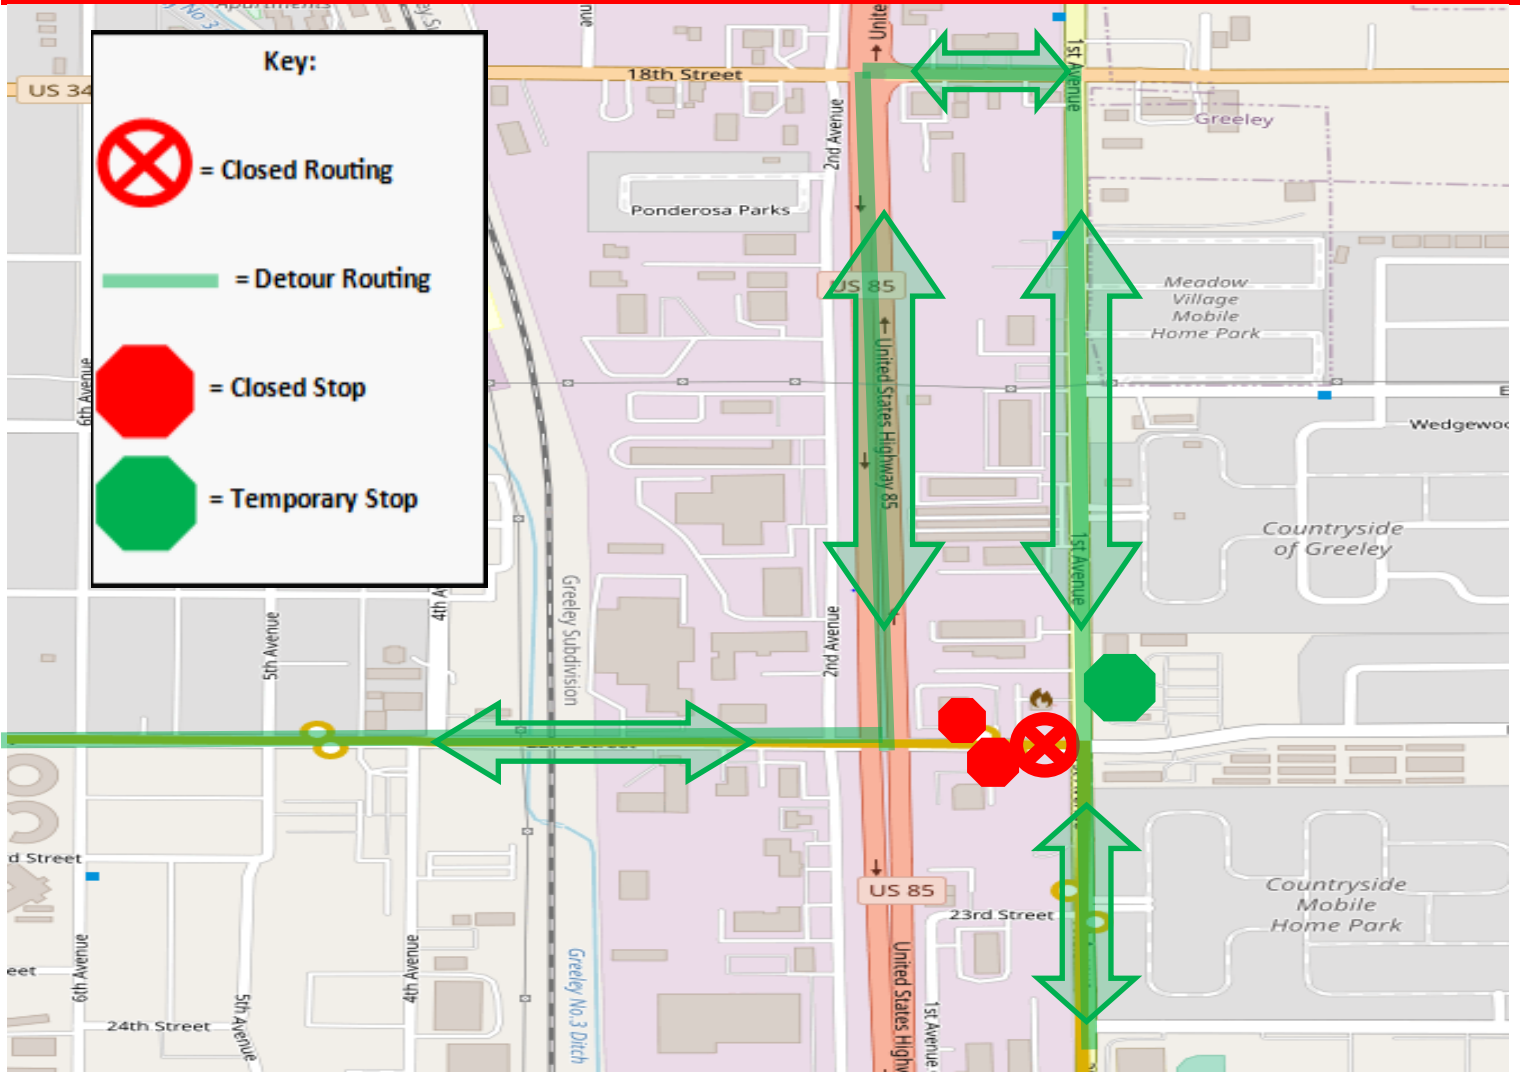

Detour

Route 2 (9/19 thru 9/23)

DETAILS

Eastbound

From 22nd St

Left on HWY 85

Right on 18th St

Right on 1st Ave

No temp stop

Westbound

From 1st Ave

Left on 18th St

Left on HWY 85

Right on 22nd St

(Temp stop on 1st Ave
@ 22nd St)