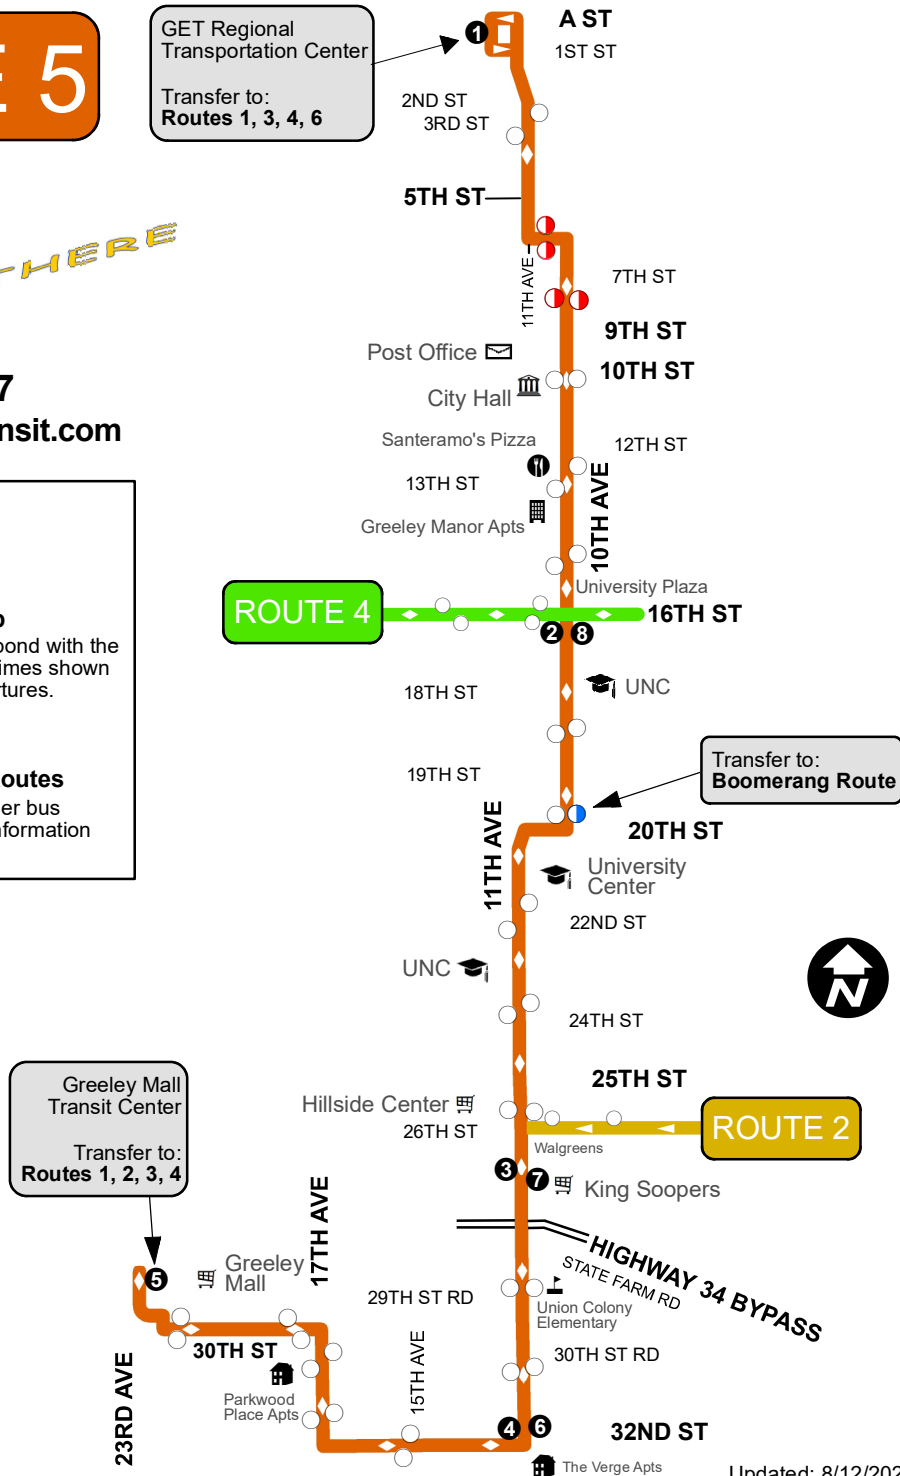

Stop with Multiple Routes

Allows for transfer to other bus lines. See other route information for stop times.

SOUTHBOUND TIME STOPS

NORTHBOUND TIME STOPS

Greeley Regional Transportation Center	10th Ave & 16th St	11th Ave & 27th St University Square	11th Ave & 32nd St The Grove	Greeley Mall Transfer Center	11th Ave & 32nd St The Grove	11th Ave & 26th St University Square	10th Ave & 16th St
1	2	3	4	5	6	7	8
6:05 AM	6:12 AM	6:17 AM	6:19 AM	6:35 AM	6:39 AM	6:42 AM	6:48 AM
6:35 AM	6:42 AM	6:47 AM	6:49 AM	7:05 AM	7:09 AM	7:12 AM	7:18 AM
7:05 AM	7:12 AM	7:17 AM	7:19 AM	7:35 AM	7:39 AM	7:42 AM	7:48 AM
7:35 AM	7:42 AM	7:47 AM	7:49 AM	8:05 AM	8:09 AM	8:12 AM	8:18 AM
8:05 AM	8:12 AM	8:17 AM	8:19 AM	8:35 AM	8:39 AM	8:42 AM	8:48 AM
8:35 AM	8:42 AM	8:47 AM	8:49 AM	9:05 AM	9:09 AM	9:12 AM	9:18 AM
9:05 AM	9:12 AM	9:17 AM	9:19 AM	9:35 AM	9:39 AM	9:42 AM	9:48 AM
9:35 AM	9:42 AM	9:47 AM	9:49 AM	10:05 AM	10:09 AM	10:12 AM	10:18 AM
10:05 AM	10:12 AM	10:17 AM	10:19 AM	10:35 AM	10:39 AM	10:42 AM	10:48 AM
10:35 AM	10:42 AM	10:47 AM	10:49 AM	11:05 AM	11:09 AM	11:12 AM	11:18 AM
11:05 AM	11:12 AM	11:17 AM	11:19 AM	11:35 AM	11:39 AM	11:42 AM	11:48 AM
11:35 AM	11:42 AM	11:47 AM	11:49 AM	12:05 PM	12:09 PM	12:12 PM	12:18 PM
12:05 PM	12:12 PM	12:17 PM	12:19 PM	12:35 PM	12:39 PM	12:42 PM	12:48 PM
12:35 PM	12:42 PM	12:47 PM	12:49 PM	1:05 PM	1:09 PM	1:12 PM	1:18 PM
1:05 PM	1:12 PM	1:17 PM	1:19 PM	1:35 PM	1:39 PM	1:42 PM	1:48 PM
1:35 PM	1:42 PM	1:47 PM	1:49 PM	2:05 PM	2:09 PM	2:12 PM	2:18 PM
2:05 PM	2:12 PM	2:17 PM	2:19 PM	2:35 PM	2:39 PM	2:42 PM	2:48 PM
2:35 PM	2:42 PM	2:47 PM	2:49 PM	3:05 PM	3:09 PM	3:12 PM	3:18 PM
3:05 PM	3:12 PM	3:17 PM	3:19 PM	3:35 PM	3:39 PM	3:42 PM	3:48 PM
3:35 PM	3:42 PM	3:47 PM	3:49 PM	4:05 PM	4:09 PM	4:12 PM	4:18 PM
4:05 PM	4:12 PM	4:17 PM	4:19 PM	4:35 PM	4:39 PM	4:42 PM	4:48 PM
4:35 PM	4:42 PM	4:47 PM	4:49 PM	5:05 PM	5:09 PM	5:12 PM	5:18 PM
5:05 PM	5:12 PM	5:17 PM	5:19 PM	5:35 PM	5:39 PM	5:42 PM	5:48 PM
5:35 PM	5:42 PM	5:47 PM	5:49 PM	6:05 PM	6:09 PM	6:12 PM	6:18 PM