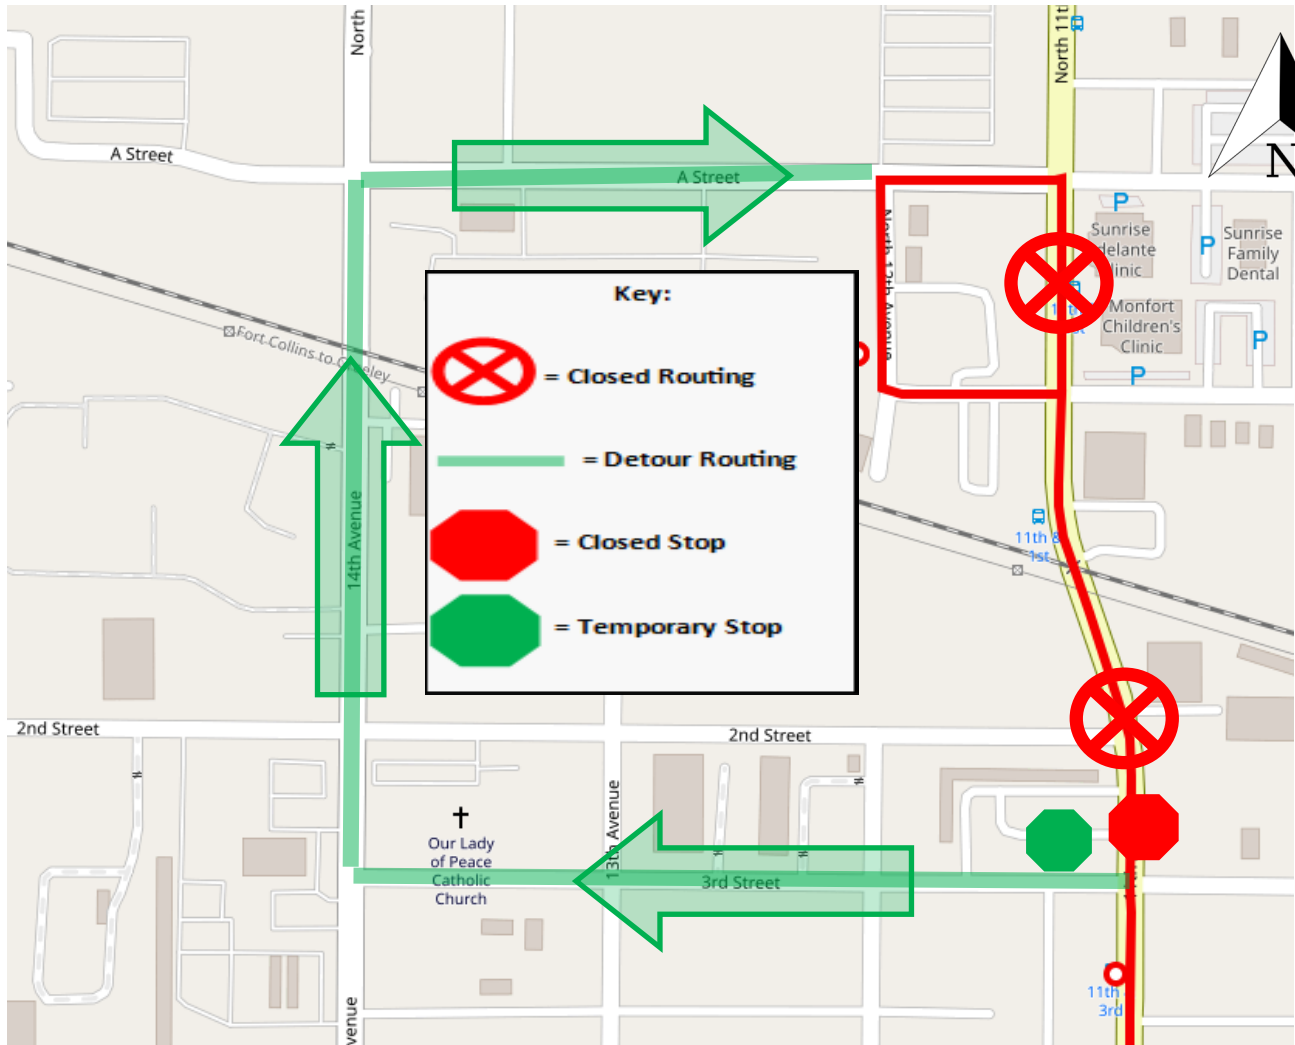

DETOUR ALERT

Route 1

DIRECTIONS

Northbound:

From Northbound 11th Ave
Left on 3rd St
Temp Stop at 3rd St @ 11th Ave
Right on 14th Ave
Right on A St
Right into the GRTC

Southbound:

Normal Routing