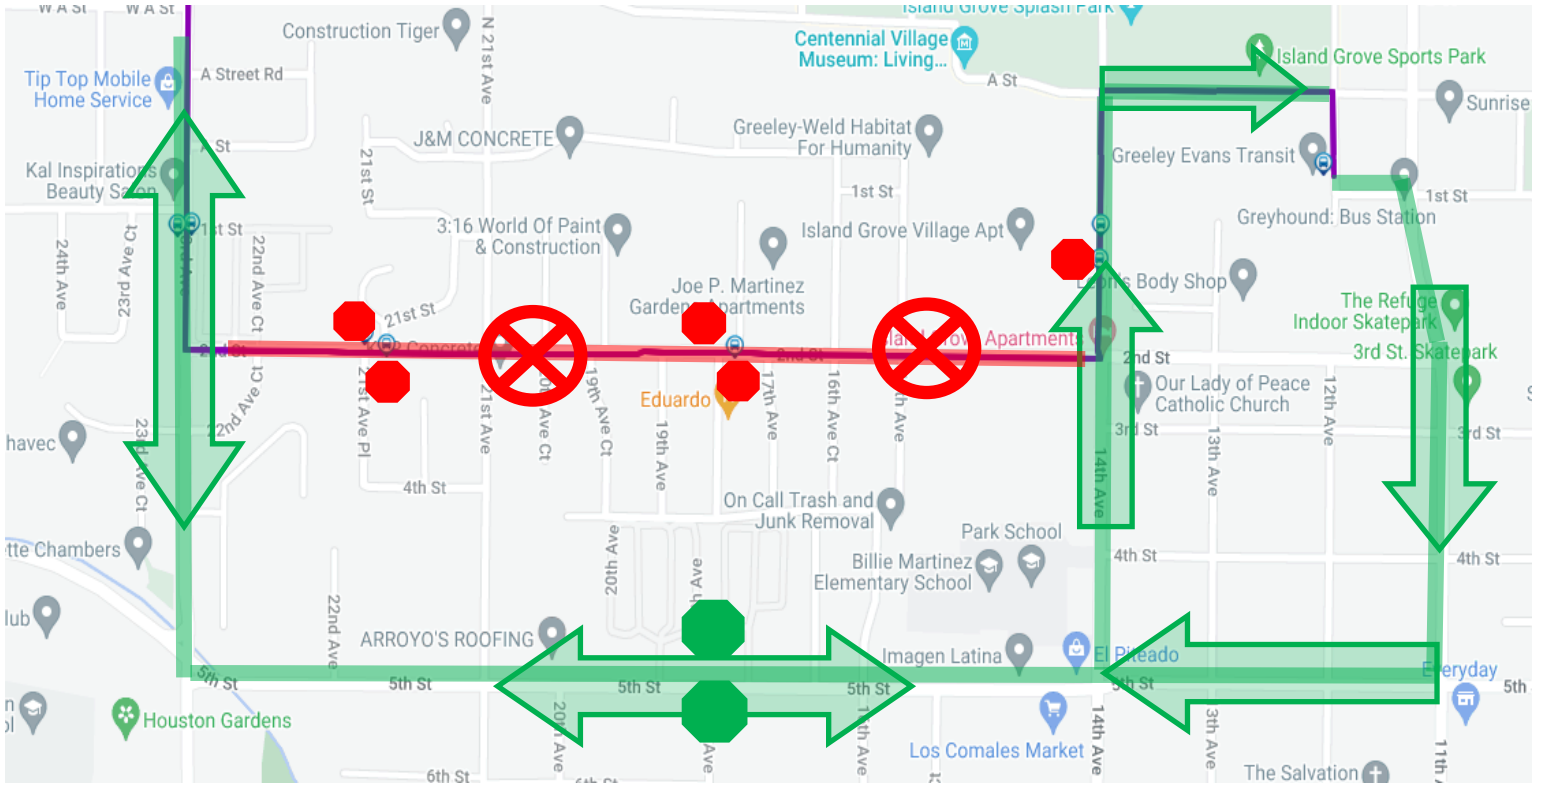

Detour

Route 3

DETAILS

SouthBound

Right on 11th ave.

Right on 5th St.

Temp stop at 18th Ave.

Right on 23rd Ave.

Resume normal route

NorthBound

Left on 5th St.

Temp stop at 18th Ave.

Left on 14th Ave.

Resume normal Route