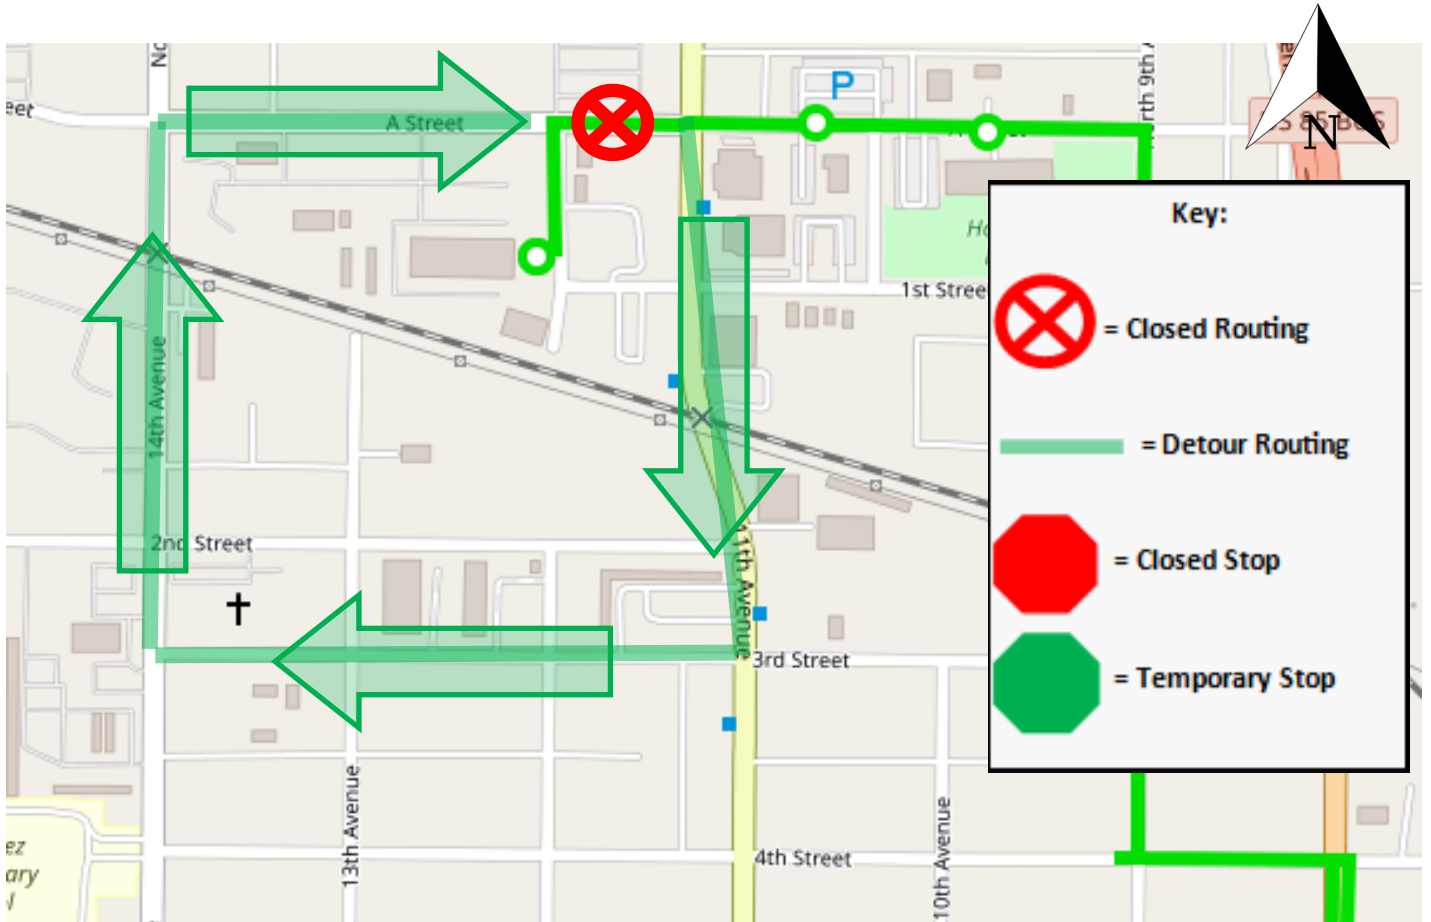

DETOUR ALERT

Route 4

DIRECTIONS

Northbound:

From Westbound A St

Left on 11th Ave

Right on 3rd St

Right on 14th Ave

Right on A St

Right into the GRTC

Southbound:

Normal Routing