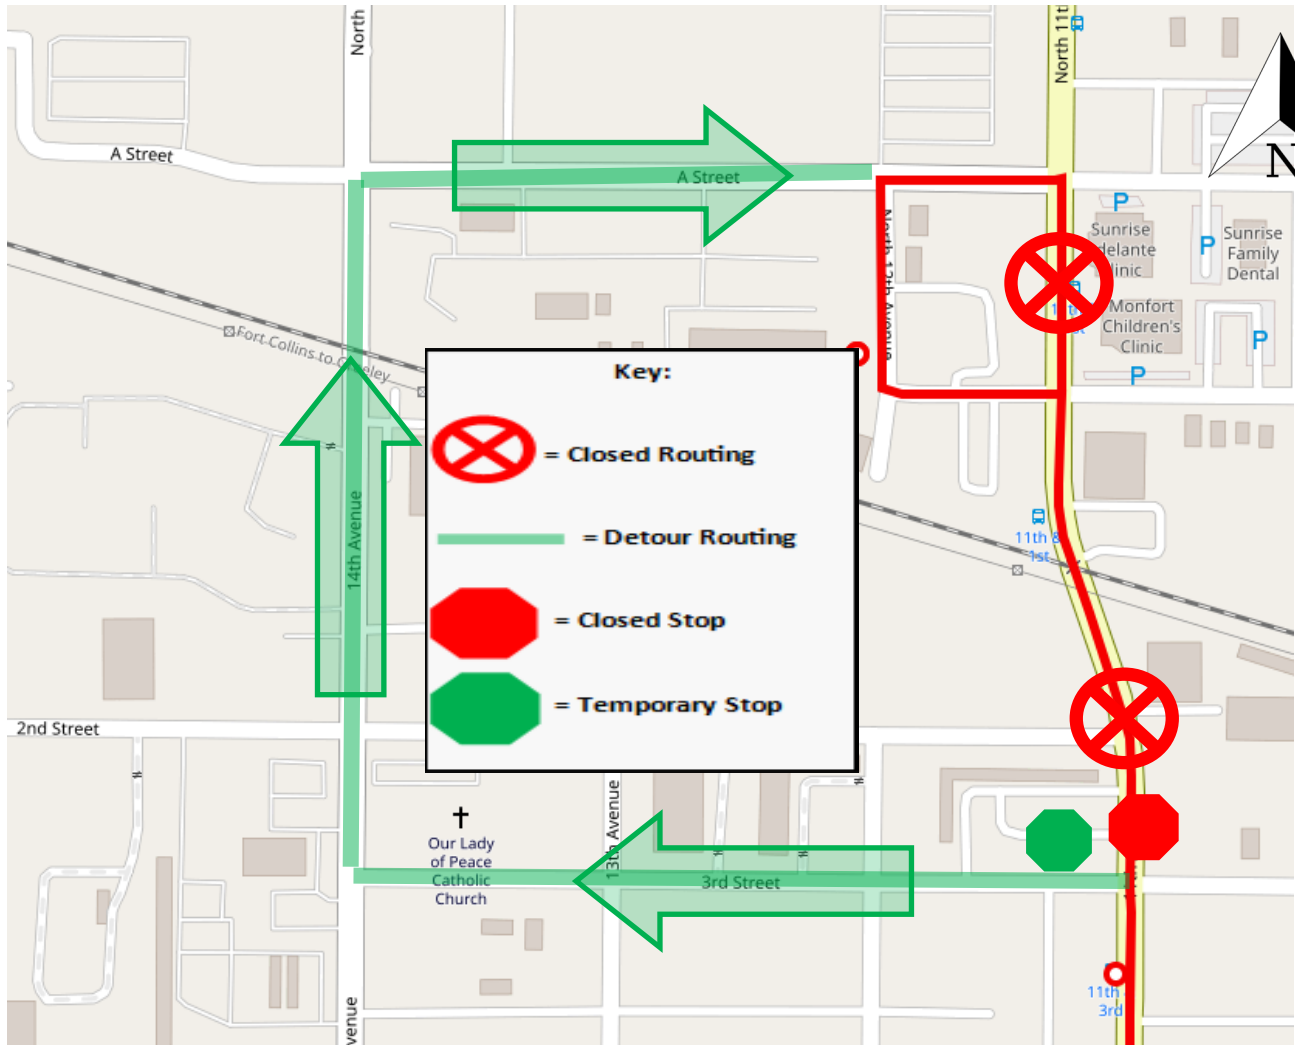

DETOUR ALERT

Route 5

DIRECTIONS

North Bound:

Left on 3rd St

Temp Stop at 3rd St @ 11th Ave

Right on 14th Ave

Right on A St

Right into the GRTC

Southbound:

Normal Routing