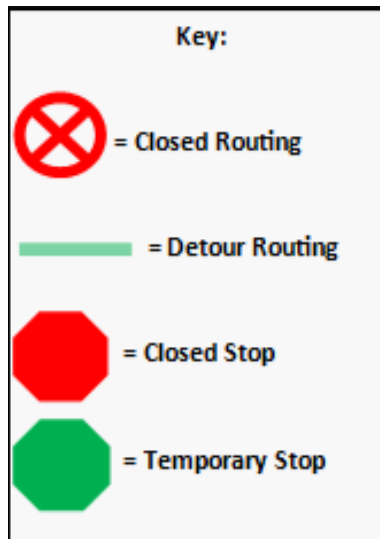

DETOUR ALERT

Route 6

DIRECTIONS

Southbound:

From Southbound 11th Ave
Straight on 11th Ave
Right on 3rd St
Right on 14th Ave
Right on A St
Right into GRTC

Northbound:

Normal Routing