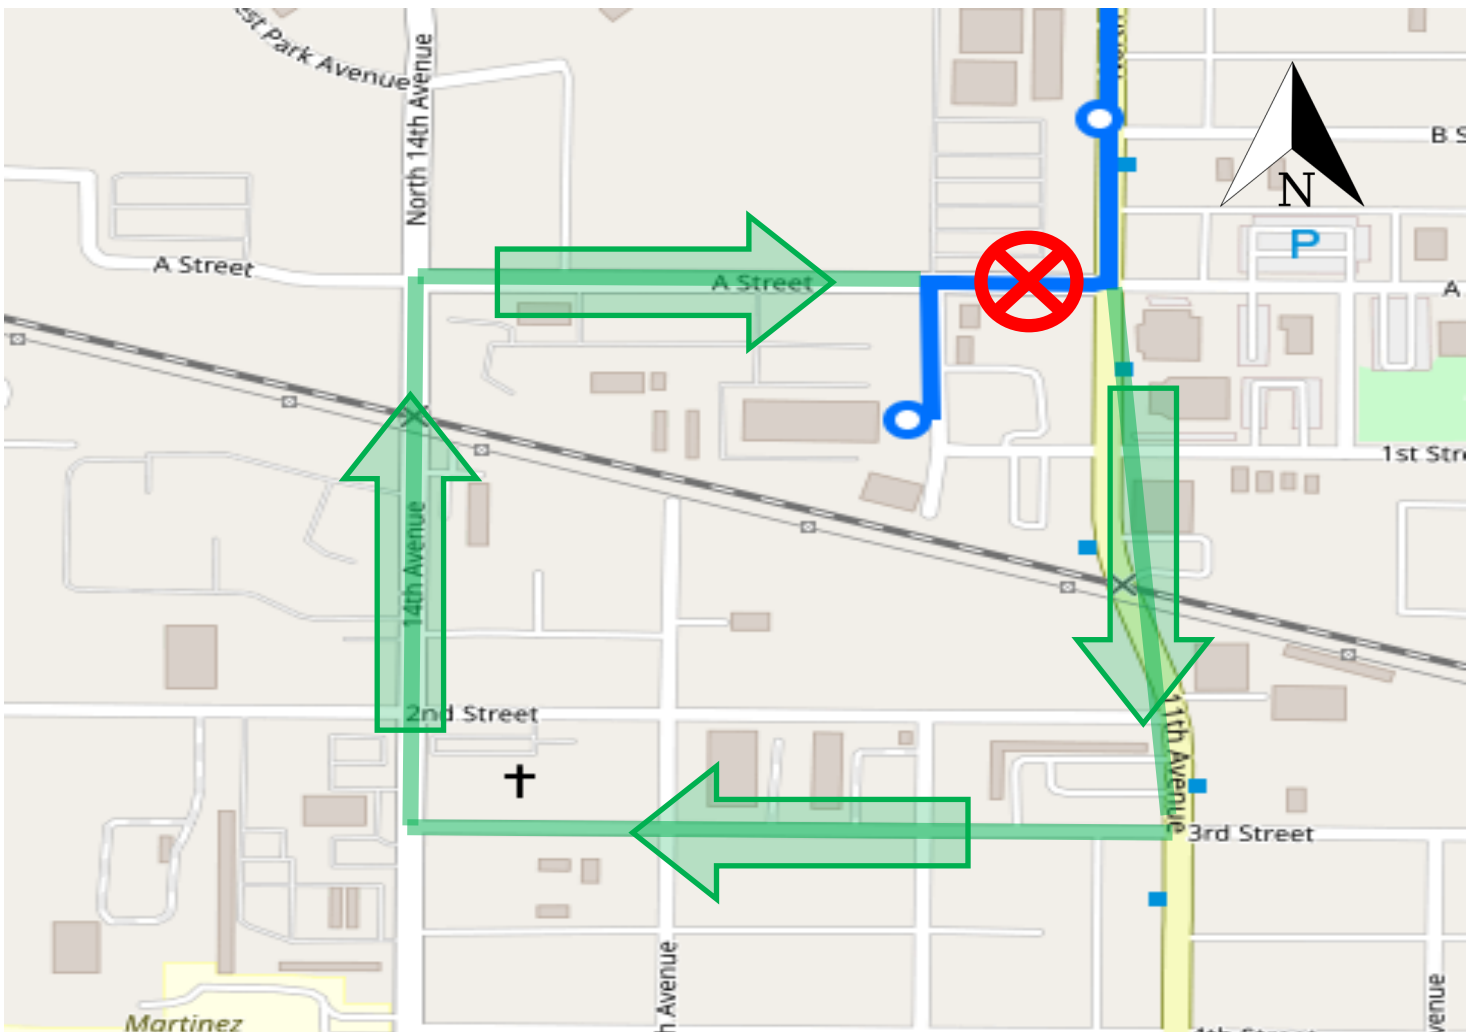

DETOUR ALERT

Route 6

DIRECTIONS

Southbound:

From Southbound 11th Ave
Straight on 11th Ave
Right on 3rd St
Right on 14th Ave
Right on A St
Right into GRTC

Northbound:

Normal Routing