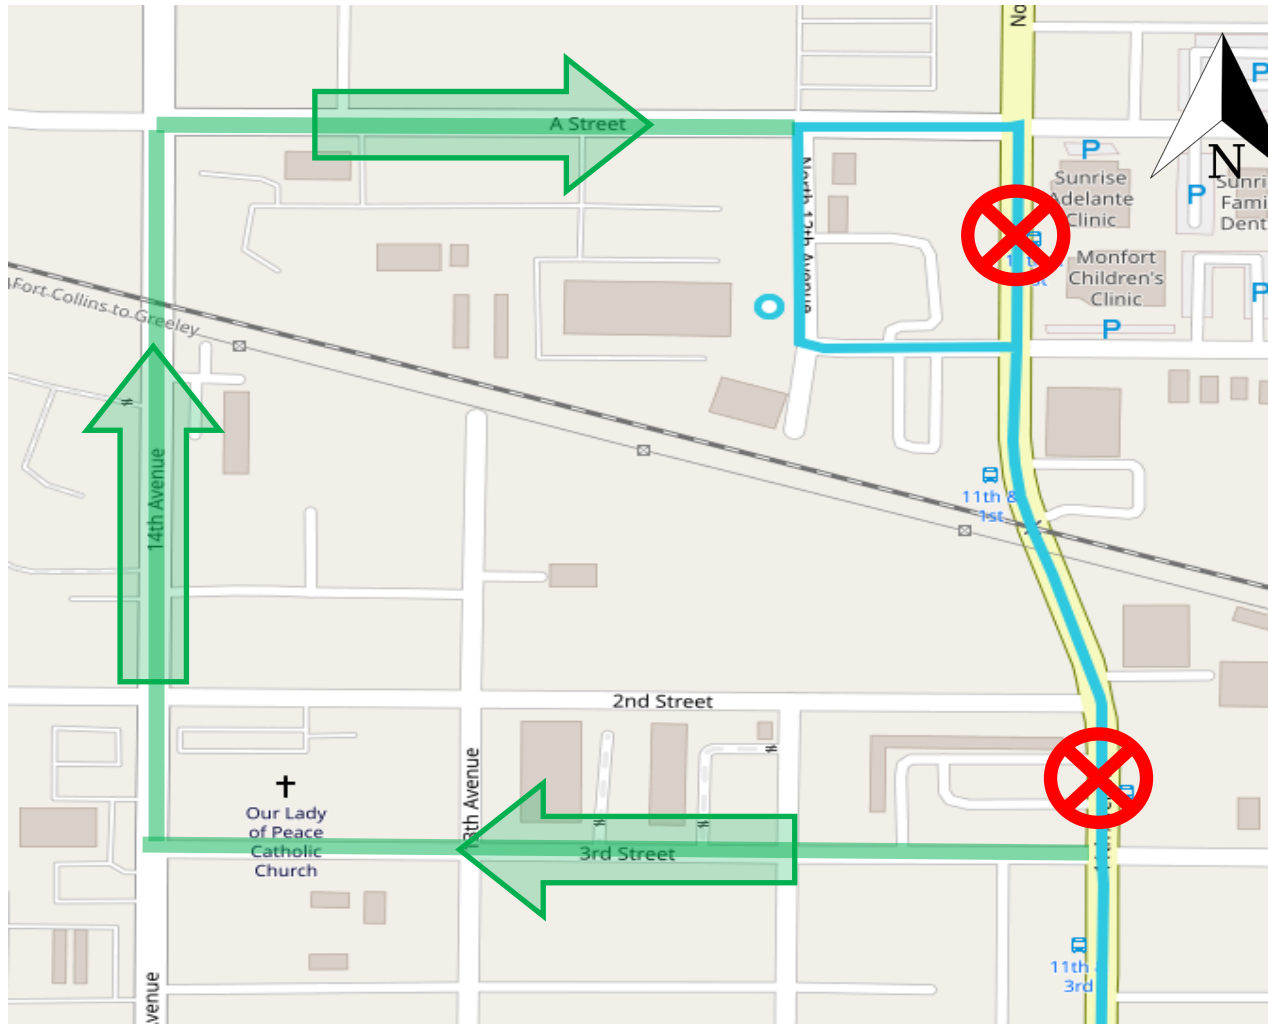

# DETOUR ALERT

### DIRECTIONS

#### Northbound:

From Northbound 11th Ave

Left on 3rd St

Right on 14th Ave

Right on A St

Right into the GRTC

#### Southbound:

Normal Routing