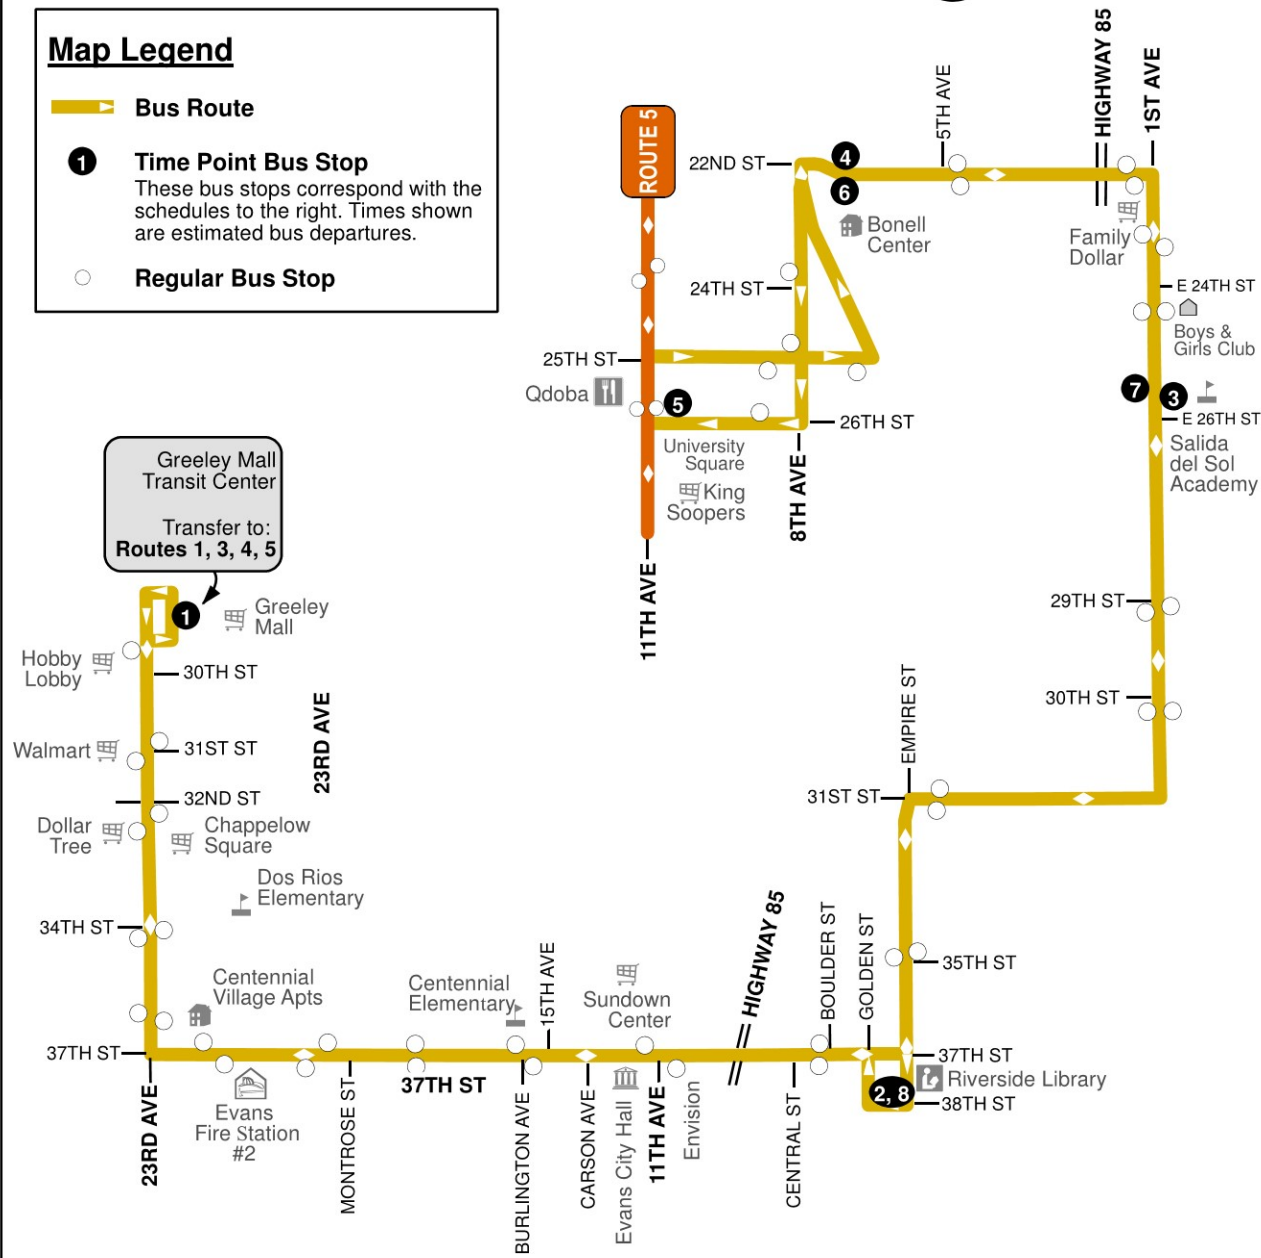

# ROUTE 2

## Map Legend

-  **Bus Route**
-  **Time Point Bus Stop**  
These bus stops correspond with the schedules to the right. Times shown are estimated bus departures.
-  **Regular Bus Stop**

Updated: 9/12/2024

NORTHBOUND TIME STOPS				SOUTHBOUND TIME STOPS			
Greeley Mall Transfer Center	38th St & Empire Riverside Library	1st Ave & 24th St Boys and Girls Club	22nd St & 8th Ave Bonell Senior Living	26th St & 11th Ave Route 5 Transfer Point	22nd St & 8th Ave Bonell Senior Living	1st Ave & 24th St Boys and Girls Club	38th St & Empire Riverside Library
1	2	3	4	5	6	7	8
-	-	-	-	6:35 AM	6:39 AM	6:43 AM	6:48 AM
7:05 AM	7:15 AM	7:20 AM	7:25 AM	7:35 AM	7:39 AM	7:43 AM	7:48 AM
8:05 AM	8:15 AM	8:20 AM	8:25 AM	8:35 AM	8:39 AM	8:43 AM	8:48 AM
9:05 AM	9:15 AM	9:20 AM	9:25 AM	9:35 AM	9:39 AM	9:43 AM	9:48 AM
10:05 AM	10:15 AM	10:20 AM	10:25 AM	10:35 AM	10:39 AM	10:43 AM	10:48 AM
11:05 AM	11:15 AM	11:20 AM	11:25 AM	11:35 AM	11:39 AM	11:43 AM	11:48 AM
12:05 PM	12:15 PM	12:20 PM	12:25 PM	12:35 PM	12:39 PM	12:43 PM	12:48 PM
1:05 PM	1:15 PM	1:20 PM	1:25 PM	1:35 PM	1:39 PM	1:43 PM	1:48 PM
2:05 PM	2:15 PM	2:20 PM	2:25 PM	2:35 PM	2:39 PM	2:43 PM	2:48 PM
3:05 PM	3:15 PM	3:20 PM	3:25 PM	3:35 PM	3:39 PM	3:43 PM	3:48 PM
4:05 PM	4:15 PM	4:20 PM	4:25 PM	4:35 PM	4:39 PM	4:43 PM	4:48 PM
5:05 PM	5:15 PM	5:20 PM	5:25 PM	5:35 PM	5:39 PM	5:43 PM	5:48 PM
6:05 PM	6:15 PM	6:20 PM	6:25 PM	6:35 PM	6:39 PM	6:43 PM	6:48 PM
7:05 PM	7:15 PM	7:20 PM	7:25 PM	-	-	-	-

Indicates Saturday Time

970-350-9287

www.greeleyevanstransit.com