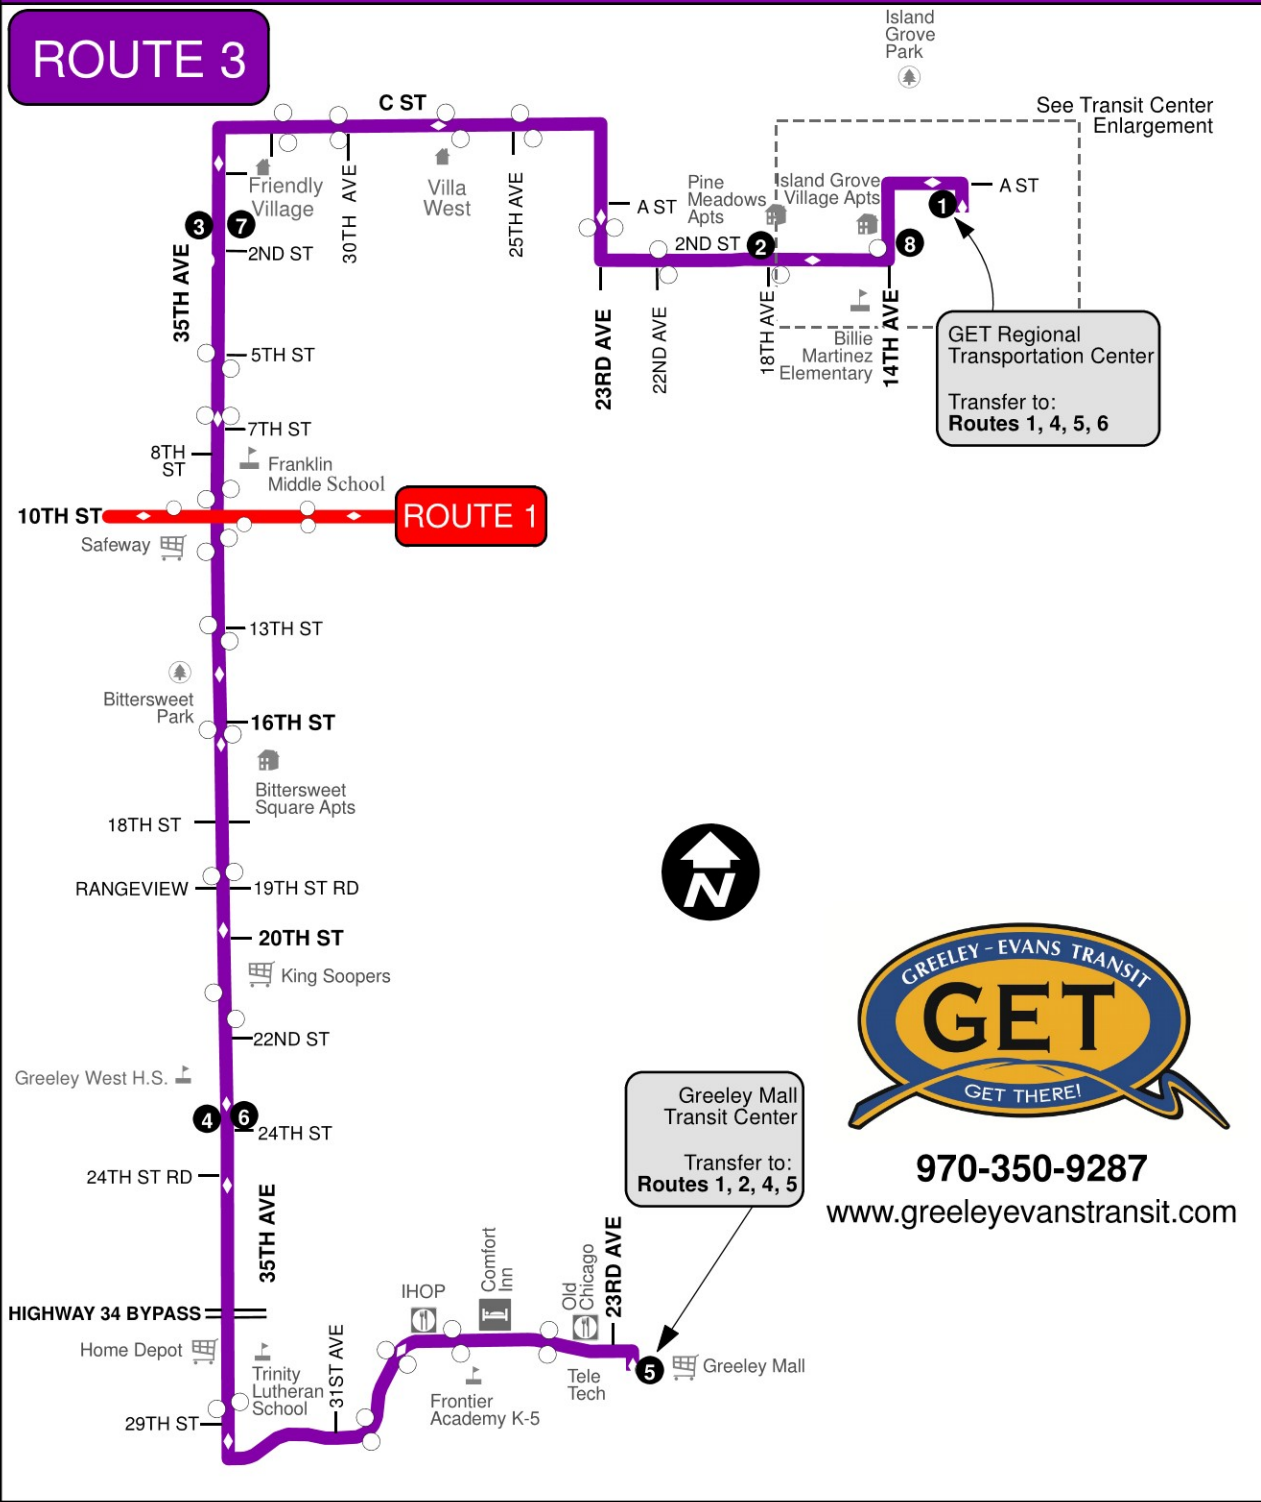

GET REGIONAL TRANSPORTATION CENTER >> GREELEY WEST HS >> GREELEY MALL

Southbound GRTC to Mall Time Stops **Northbound Mall to GRTC Time Stops**

Greeley Regional Transportation Center	2nd St & 18th Ave Pine Meadows	C St & 35th Ave Friendly Village	35th Ave & 24th St Greeley West High	Greeley Mall Transfer Center	35th Ave & 24th St Greeley West High	C St & 35th Ave Friendly Village	14th Ave & 1st St Island Grove
1	2	3	4	5	6	7	8
6:35 AM	6:39 AM	6:43 AM	6:51 AM	7:05 AM	7:12 AM	7:20 AM	7:24 AM
7:35 AM	7:39 AM	7:43 AM	7:51 AM	8:05 AM	8:12 AM	8:20 AM	8:24 AM
8:35 AM	8:39 AM	8:43 AM	8:51 AM	9:05 AM	9:12 AM	9:20 AM	9:24 AM
9:35 AM	9:39 AM	9:43 AM	9:51 AM	10:05 AM	10:12 AM	10:20 AM	10:24 AM
10:35 AM	10:39 AM	10:43 AM	10:51 AM	11:05 AM	11:12 AM	11:20 AM	11:24 AM
11:35 AM	11:39 AM	11:43 AM	11:51 AM	12:05 PM	12:12 PM	12:20 PM	12:24 PM
12:35 PM	12:39 PM	12:43 PM	12:51 PM	1:05 PM	1:12 PM	1:20 PM	1:24 PM
1:35 PM	1:39 PM	1:43 PM	1:51 PM	2:05 PM	2:12 PM	2:20 PM	2:24 PM
2:35 PM	2:39 PM	2:43 PM	2:51 PM	3:05 PM	3:12 PM	3:20 PM	3:24 PM
3:35 PM	3:39 PM	3:43 PM	3:51 PM	4:05 PM	4:12 PM	4:20 PM	4:24 PM
4:35 PM	4:39 PM	4:43 PM	4:51 PM	5:05 PM	5:12 PM	5:20 PM	5:24 PM
5:35 PM	5:39 PM	5:43 PM	5:51 PM	6:05 PM	6:12 PM	6:20 PM	6:24 PM
6:35 PM	6:39 PM	6:43 PM	6:51 PM	7:05 PM	7:12 PM	7:20 PM	7:24 PM

Indicates Saturday Times

MAP LEGEND **TRANSIT CENTER ENLARGEMENT**

Bus Route

1 Time Point Bus Stop
These bus stops correspond with the schedules to the right. Times shown are estimated bus departures.

○ Regular Bus Stop

● Stop with Multiple Routes
Allows for transfer to other bus lines. See other route information for stop times.

Island Grove Park

Weld County Human Services

Island Grove Village Apts.

G.E.T. Offices

Billie Martinez Elementary

GET Regional Transportation Center

Transfer to: Routes 1, 4, 5, 6

Updated: 9/12/2024

970-350-9287
www.greeleyevanstransit.com