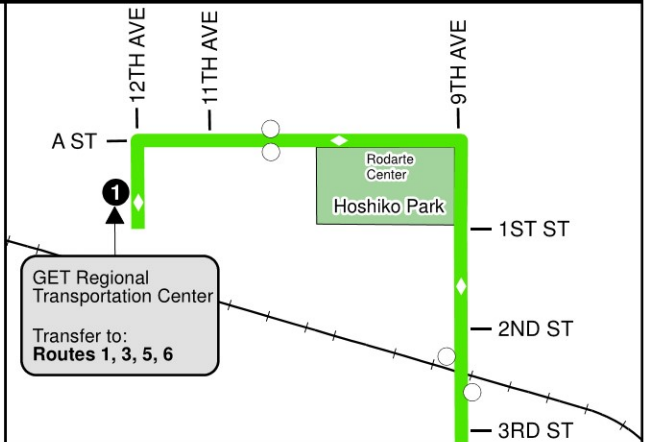

GET REGIONAL TRANSPORTATION CENTER >> NCMC >> GREELEY MALL

ROUTE 4

970-350-9287
www.greeleyevanstransit.com

GRTC TO MALL TIME STOPS

MALL TO GRTC TIME STOPS

Greeley Regional Transportation Center	4th Ave & 11th St CJ Archibeque Park	16th St & 18th Ave NCMC	23rd Ave & Reservoir Centennial Library	Greeley Mall Transfer Center	23rd Ave & Reservoir Rd St. Mary School	16th St & 18th Ave NCMC	4th Ave & 11th St CJ Archibeque Park
1	2	3	4	5	6	7	8
6:35 AM	6:41 AM	6:48 AM	6:52 AM	7:05 AM	7:07 AM	7:11 AM	7:18 AM
7:35 AM	7:41 AM	7:48 AM	7:52 AM	8:05 AM	8:07 AM	8:11 AM	8:18 AM
8:35 AM	8:41 AM	8:48 AM	8:52 AM	9:05 AM	9:07 AM	9:11 AM	9:18 AM
9:35 AM	9:41 AM	9:48 AM	9:52 AM	10:05 AM	10:07 AM	10:11 AM	10:18 AM
10:35 AM	10:41 AM	10:48 AM	10:52 AM	11:05 AM	11:07 AM	11:11 AM	11:18 AM
11:35 AM	11:41 AM	11:48 AM	11:52 AM	12:05 PM	12:07 PM	12:11 PM	12:18 PM
12:35 PM	12:41 PM	12:48 PM	12:52 PM	1:05 PM	1:07 PM	1:11 PM	1:18 PM
1:35 PM	1:41 PM	1:48 PM	1:52 PM	2:05 PM	2:07 PM	2:11 PM	2:18 PM
2:35 PM	2:41 PM	2:48 PM	2:52 PM	3:05 PM	3:07 PM	3:11 PM	3:18 PM
3:35 PM	3:41 PM	3:48 PM	3:52 PM	4:05 PM	4:07 PM	4:11 PM	4:18 PM
4:35 PM	4:41 PM	4:48 PM	4:52 PM	5:05 PM	5:07 PM	5:11 PM	5:18 PM
5:35 PM	5:41 PM	5:48 PM	5:52 PM	6:05 PM	6:07 PM	6:11 PM	6:18 PM
6:35 PM	6:41 PM	6:48 PM	6:52 PM	7:05 PM	7:07 PM	7:11 PM	7:18 PM

Indicates Saturday Times

MAP LEGEND TRANSIT CENTER ENLARGEMENT

- Bus Route
- Time Point Bus Stop
These bus stops correspond with the schedules above. Times shown are the estimated bus departures throughout the day.
- Regular Bus Stop
- Bus Stop Used by Multiple Routes
Allows for transfer to other bus lines. See other route information for stop times.