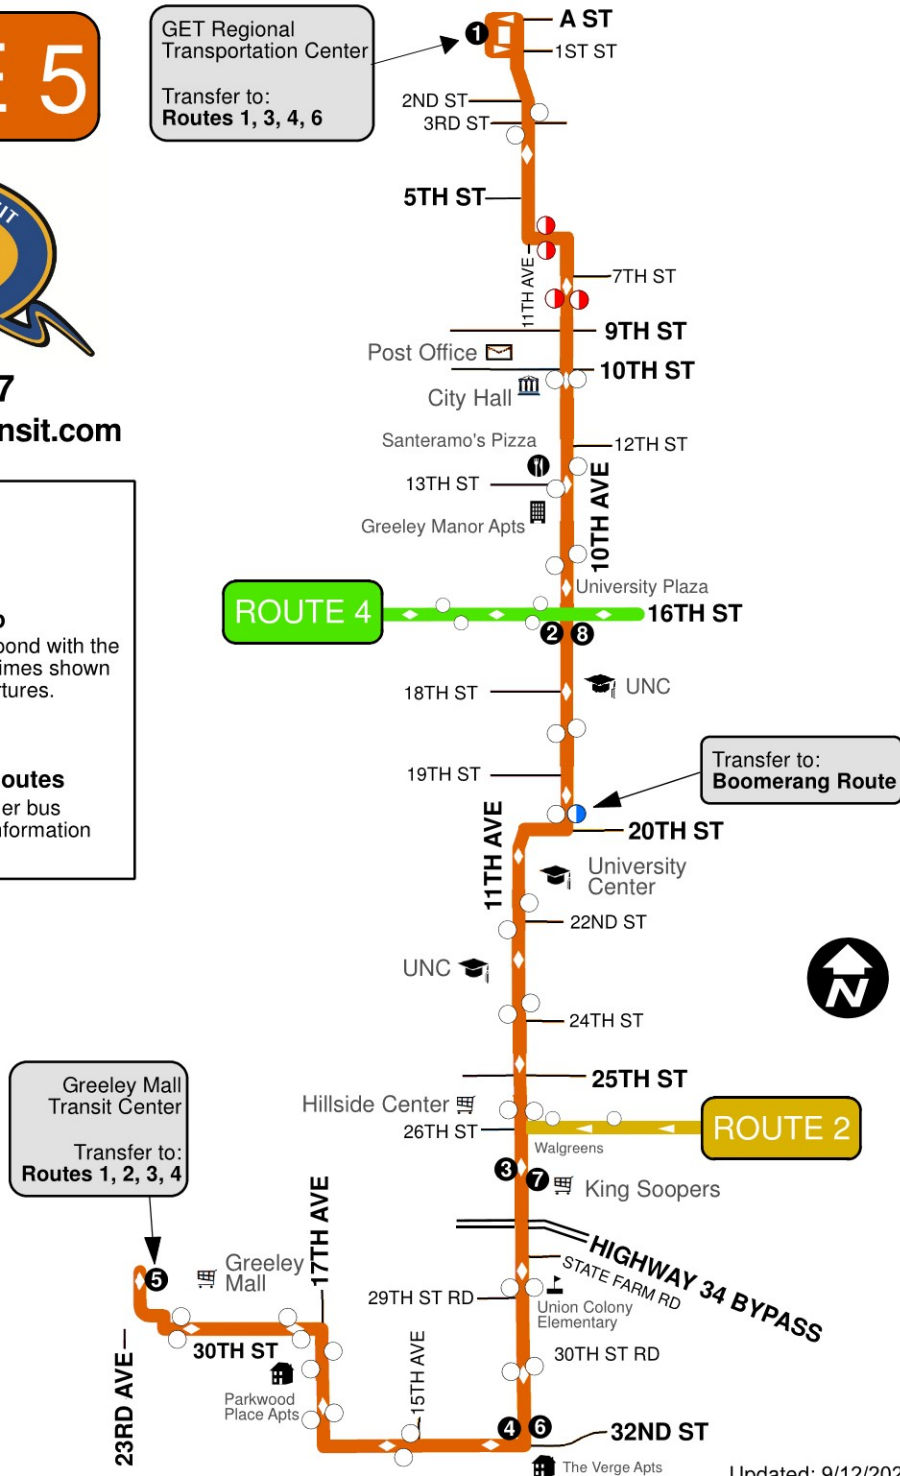

Updated: 9/12/2024

SOUTHBOUND TIME STOPS

NORTHBOUND TIME STOPS

SATURDAY TIME STOPS

Greeley Regional Transportation Center	10th Ave and 16th St.	11th Ave & 27th St University Square	11th Ave & 32nd St The Grove	Greeley Mall Transfer Center	11th Ave & 32nd St The Grove	11th Ave & 26th St University Square	10th Ave and 16th St.
1	2	3	4	5	6	7	8
6:15 AM	6:22 AM	6:27 AM	6:29 AM	6:45 AM	6:49 AM	6:52 AM	6:58 AM
6:35 AM	6:42 AM	6:47 AM	6:49 AM	7:05 AM	7:09 AM	7:12 AM	7:18 AM
6:55 AM	7:02 AM	7:07 AM	7:09 AM	7:25 AM	7:29 AM	7:32 AM	7:38 AM
7:15 AM	7:22 AM	7:27 AM	7:29 AM	7:45 AM	7:49 AM	7:52 AM	7:58 AM
7:35 AM	7:42 AM	7:47 AM	7:49 AM	8:05 AM	8:09 AM	8:12 AM	8:18 AM
7:55 AM	8:02 AM	8:07 AM	8:09 AM	8:25 AM	8:29 AM	8:32 AM	8:38 AM
8:15 AM	8:22 AM	8:27 AM	8:29 AM	8:45 AM	8:49 AM	8:52 AM	8:58 AM
8:35 AM	8:42 AM	8:47 AM	8:49 AM	9:05 AM	9:09 AM	9:12 AM	9:18 AM
8:55 AM	9:02 AM	9:07 AM	9:09 AM	9:25 AM	9:29 AM	9:32 AM	9:38 AM
9:15 AM	9:22 AM	9:27 AM	9:29 AM	9:45 AM	9:49 AM	9:52 AM	9:58 AM
9:35 AM	9:42 AM	9:47 AM	9:49 AM	10:05 AM	10:09 AM	10:12 AM	10:18 AM
9:55 AM	10:02 AM	10:07 AM	10:09 AM	10:25 AM	10:29 AM	10:32 AM	10:38 AM
10:15 AM	10:22 AM	10:27 AM	10:29 AM	10:45 AM	10:49 AM	10:52 AM	10:58 AM
10:35 AM	10:42 AM	10:47 AM	10:49 AM	11:05 AM	11:09 AM	11:12 AM	11:18 AM
10:55 AM	11:02 AM	11:07 AM	11:09 AM	11:25 AM	11:29 AM	11:32 AM	11:38 AM
11:15 AM	11:22 AM	11:27 AM	11:29 AM	11:45 AM	11:49 AM	11:52 AM	11:58 AM
11:35 AM	11:42 AM	11:47 AM	11:49 AM	12:05 PM	12:09 PM	12:12 PM	12:18 PM
11:55 AM	12:02 PM	12:07 PM	12:09 PM	12:25 PM	12:29 PM	12:32 PM	12:38 PM
12:15 PM	12:22 PM	12:27 PM	12:29 PM	12:45 PM	12:49 PM	12:52 PM	12:58 PM
12:35 PM	12:42 PM	12:47 PM	12:49 PM	1:05 PM	1:09 PM	1:12 PM	1:18 PM
12:55 PM	1:02 PM	1:07 PM	1:09 PM	1:25 PM	1:29 PM	1:32 PM	1:38 PM
1:15 PM	1:22 PM	1:27 PM	1:29 PM	1:45 PM	1:49 PM	1:52 PM	1:58 PM
1:35 PM	1:42 PM	1:47 PM	1:49 PM	2:05 PM	2:09 PM	2:12 PM	2:18 PM
1:55 PM	2:02 PM	2:07 PM	2:09 PM	2:25 PM	2:29 PM	2:32 PM	2:38 PM
2:15 PM	2:22 PM	2:27 PM	2:29 PM	2:45 PM	2:49 PM	2:52 PM	2:58 PM
2:35 PM	2:42 PM	2:47 PM	2:49 PM	3:05 PM	3:09 PM	3:12 PM	3:18 PM
2:55 PM	3:02 PM	3:07 PM	3:09 PM	3:25 PM	3:29 PM	3:32 PM	3:38 PM
3:15 PM	3:22 PM	3:27 PM	3:29 PM	3:45 PM	3:49 PM	3:52 PM	3:58 PM
3:35 PM	3:42 PM	3:47 PM	3:49 PM	4:05 PM	4:09 PM	4:12 PM	4:18 PM
3:55 PM	4:02 PM	4:07 PM	4:09 PM	4:25 PM	4:29 PM	4:32 PM	4:38 PM
4:15 PM	4:22 PM	4:27 PM	4:29 PM	4:45 PM	4:49 PM	4:52 PM	4:58 PM
4:35 PM	4:42 PM	4:47 PM	4:49 PM	5:05 PM	5:09 PM	5:12 PM	5:18 PM
4:55 PM	5:02 PM	5:07 PM	5:09 PM	5:25 PM	5:29 PM	5:32 PM	5:38 PM
5:15 PM	5:22 PM	5:27 PM	5:29 PM	5:45 PM	5:49 PM	5:52 PM	5:58 PM
5:35 PM	5:42 PM	5:47 PM	5:49 PM	6:05 PM	6:09 PM	6:12 PM	6:18 PM
6:05 PM	6:12 PM	6:17 PM	6:19 PM	6:35 PM	6:39 PM	6:42 PM	6:48 PM
6:35 PM	6:42 PM	6:47 PM	6:49 PM	7:05 PM	7:09 PM	7:12 PM	7:18 PM