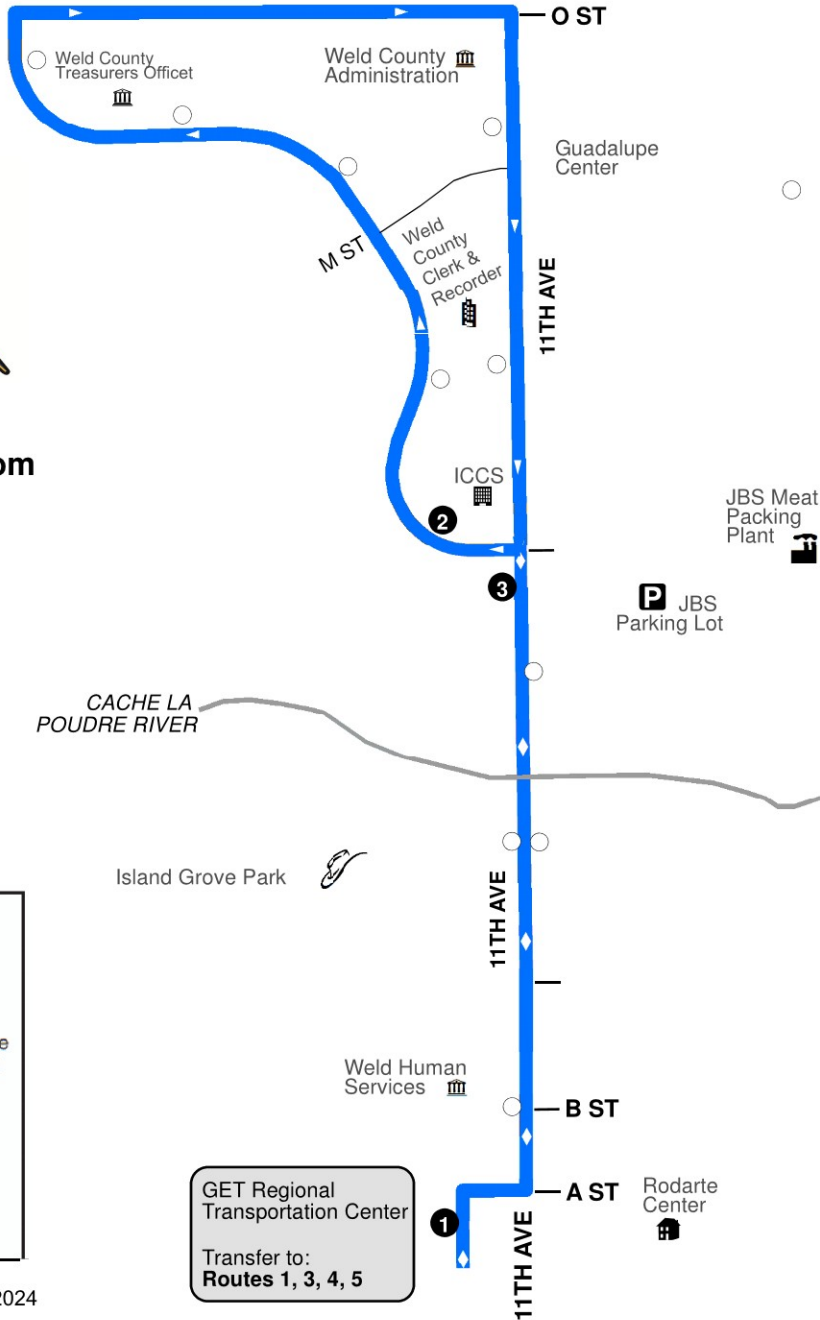

ROUTE 6

Weld County Health Dept
County Jail

970-350-9287

www.greeleyevanstransit.com

RouteShout 2.0

Download our RouteShout app from your iPhone or Android Market today! Or visit greeley.routematch.com

Map Legend

- Bus Route**
- Time Point Bus Stop**
These bus stops correspond with the schedules to the right. Times shown are estimated bus departures.
- Regular Bus Stop**
- Stop with Multiple Routes**
Allows for transfer to other bus lines. See other route information for stop times.

Updated: 9/12/2024

GET Regional Transportation Center
Transfer to:
Routes 1, 3, 4, 5

Greeley Regional Transportation Center	H St & 11th Ave ICCS	11th Ave & H St ICCS
1	2	3
-	5:58 AM	6:00 AM
6:15 AM	6:18 AM	6:20 AM
6:35 AM	6:38 AM	6:40 AM
6:55 AM	6:58 AM	7:00 AM
7:15 AM	7:18 AM	7:20 AM
7:35 AM	7:38 AM	7:40 AM
7:55 AM	7:58 AM	8:00 AM
8:15 AM	8:18 AM	8:20 AM
8:35 AM	8:38 AM	8:40 AM
8:55 AM	8:58 AM	9:00 AM
9:15 AM	9:18 AM	9:20 AM
9:35 AM	9:38 AM	9:40 AM
9:55 AM	9:58 AM	10:00 AM
10:15 AM	10:18 AM	10:20 AM
10:35 AM	10:38 AM	10:40 AM
10:55 AM	10:58 AM	11:00 AM
11:15 AM	11:18 AM	11:20 AM
11:35 AM	11:38 AM	11:40 AM
11:55 AM	11:58 AM	12:00 PM
12:15 PM	12:18 PM	12:20 PM
12:35 PM	12:38 PM	12:40 PM
12:55 PM	12:58 PM	1:00 PM
1:15 PM	1:18 PM	1:20 PM
1:35 PM	1:38 PM	1:40 PM
1:55 PM	1:58 PM	2:00 PM
2:15 PM	2:18 PM	2:20 PM
2:35 PM	2:38 PM	2:40 PM
2:55 PM	2:58 PM	3:00 PM
3:15 PM	3:18 PM	3:20 PM
3:35 PM	3:38 PM	3:40 PM
3:55 PM	3:58 PM	4:00 PM
4:15 PM	4:18 PM	4:20 PM
4:35 PM	4:38 PM	4:40 PM
4:55 PM	4:58 PM	5:00 PM
5:15 PM	5:18 PM	5:20 PM
5:35 PM	5:38 PM	5:40 PM
6:05 PM	6:08 PM	6:10 PM
6:35 PM	6:38 PM	6:40 PM
7:05 PM	7:08 PM	7:10 PM
7:35 PM	7:38 PM	7:40 PM
8:05 PM	8:08 PM	8:10 PM