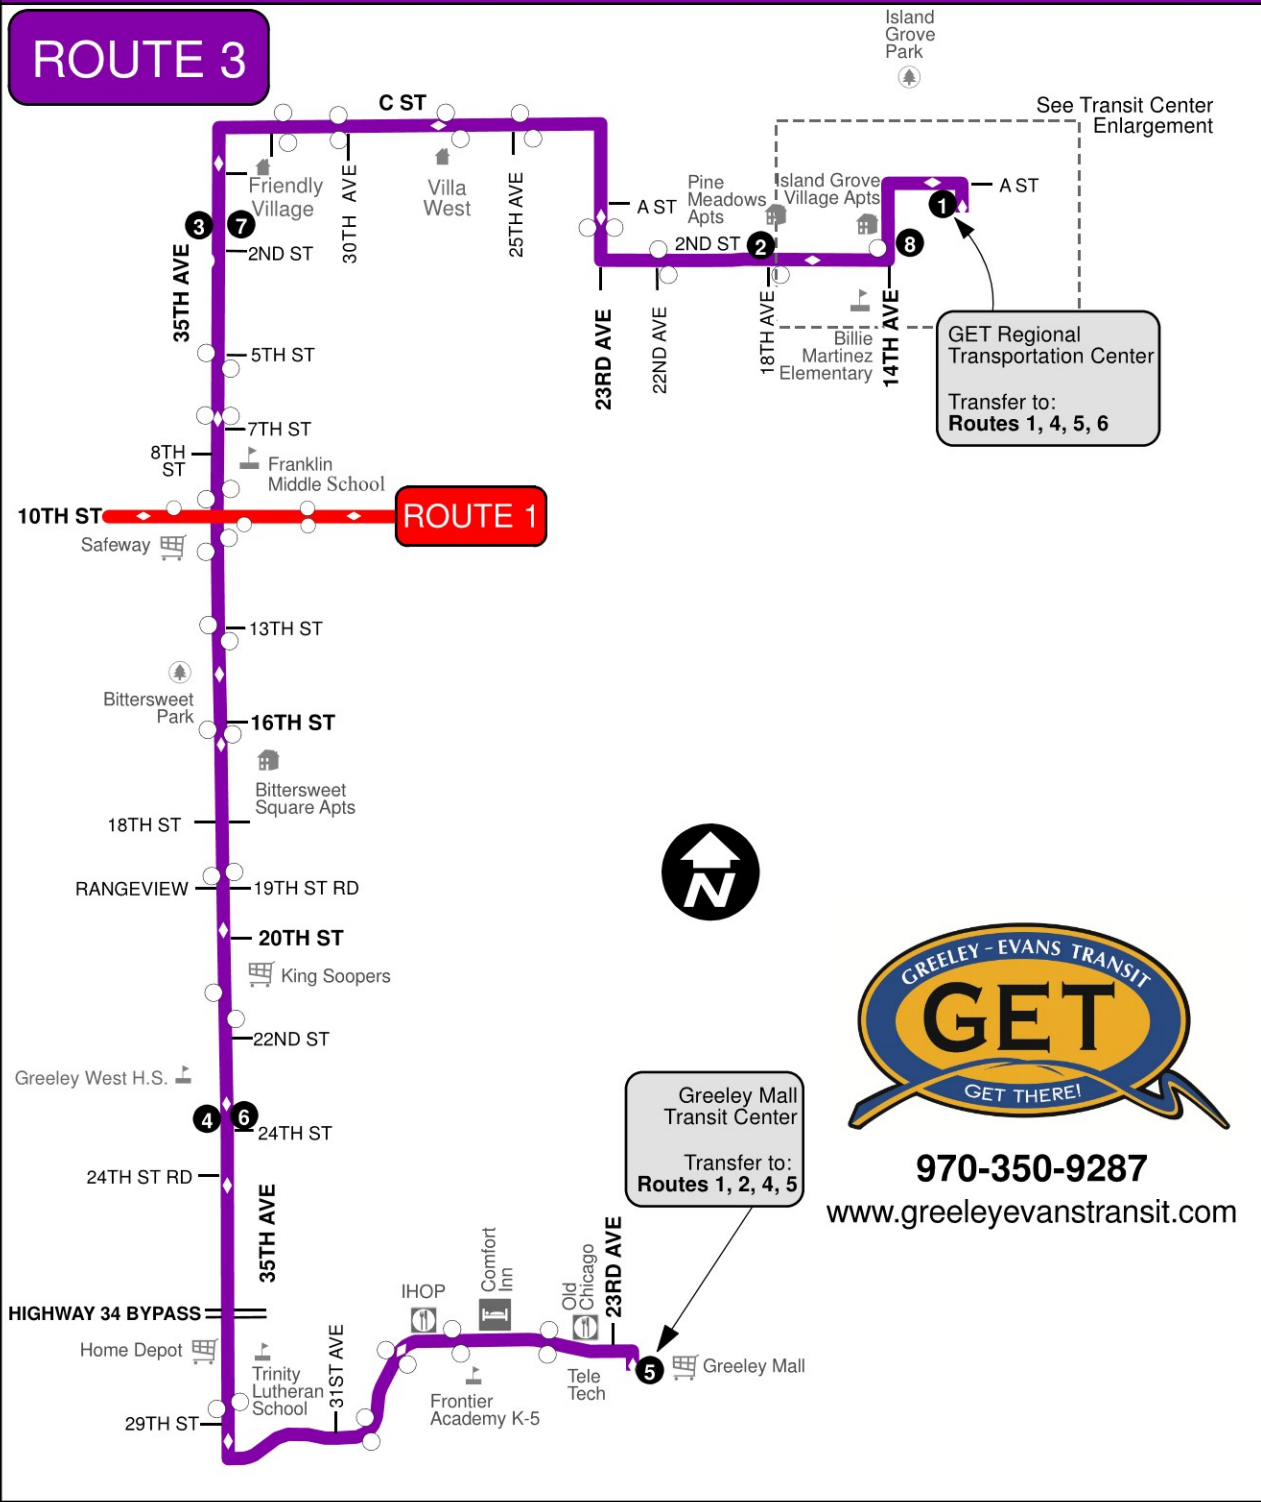

GET REGIONAL TRANSPORTATION CENTER >> GREELEY WEST HS >> GREELEY MALL

970-350-9287
www.greeleyevanstransit.com

Southbound GRTC to Mall Time Stops   **Northbound Mall to GRTC Time Stops**

Greeley Regional Transportation Center	2nd St & 18th Ave Pine Meadows	C St & 35th Ave Friendly Village	35th Ave & 24th St Greeley West High	Greeley Mall Transfer Center	35th Ave & 24th St Greeley West High	C St & 35th Ave Friendly Village	14th Ave & 1st St Island Grove
1	2	3	4	5	6	7	8
6:35 AM	6:39 AM	6:43 AM	6:51 AM	7:05 AM	7:12 AM	7:20 AM	7:24 AM
7:35 AM	7:39 AM	7:43 AM	7:51 AM	8:05 AM	8:12 AM	8:20 AM	8:24 AM
8:35 AM	8:39 AM	8:43 AM	8:51 AM	9:05 AM	9:12 AM	9:20 AM	9:24 AM
9:35 AM	9:39 AM	9:43 AM	9:51 AM	10:05 AM	10:12 AM	10:20 AM	10:24 AM
10:35 AM	10:39 AM	10:43 AM	10:51 AM	11:05 AM	11:12 AM	11:20 AM	11:24 AM
11:35 AM	11:39 AM	11:43 AM	11:51 AM	12:05 PM	12:12 PM	12:20 PM	12:24 PM
12:35 PM	12:39 PM	12:43 PM	12:51 PM	1:05 PM	1:12 PM	1:20 PM	1:24 PM
1:35 PM	1:39 PM	1:43 PM	1:51 PM	2:05 PM	2:12 PM	2:20 PM	2:24 PM
2:35 PM	2:39 PM	2:43 PM	2:51 PM	3:05 PM	3:12 PM	3:20 PM	3:24 PM
3:35 PM	3:39 PM	3:43 PM	3:51 PM	4:05 PM	4:12 PM	4:20 PM	4:24 PM
4:35 PM	4:39 PM	4:43 PM	4:51 PM	5:05 PM	5:12 PM	5:20 PM	5:24 PM
5:35 PM	5:39 PM	5:43 PM	5:51 PM	6:05 PM	6:12 PM	6:20 PM	6:24 PM
6:35 PM	6:39 PM	6:43 PM	6:51 PM	7:05 PM	7:12 PM	7:20 PM	7:24 PM

Indicates Saturday Times

MAP LEGEND   **TRANSIT CENTER ENLARGEMENT**

Bus Route

1 Time Point Bus Stop
These bus stops correspond with the schedules to the right. Times shown are estimated bus departures.

○ Regular Bus Stop

● Stop with Multiple Routes
Allows for transfer to other bus lines. See other route information for stop times.

Map details include:

- Red dot: GET Regional Transportation Center (Transfer to: Routes 1, 4, 5, 6)
- Black circle: 1 (14th Ave & A St)
- Black circle: 8 (14th Ave & 2nd St)

Updated: 9/12/2024