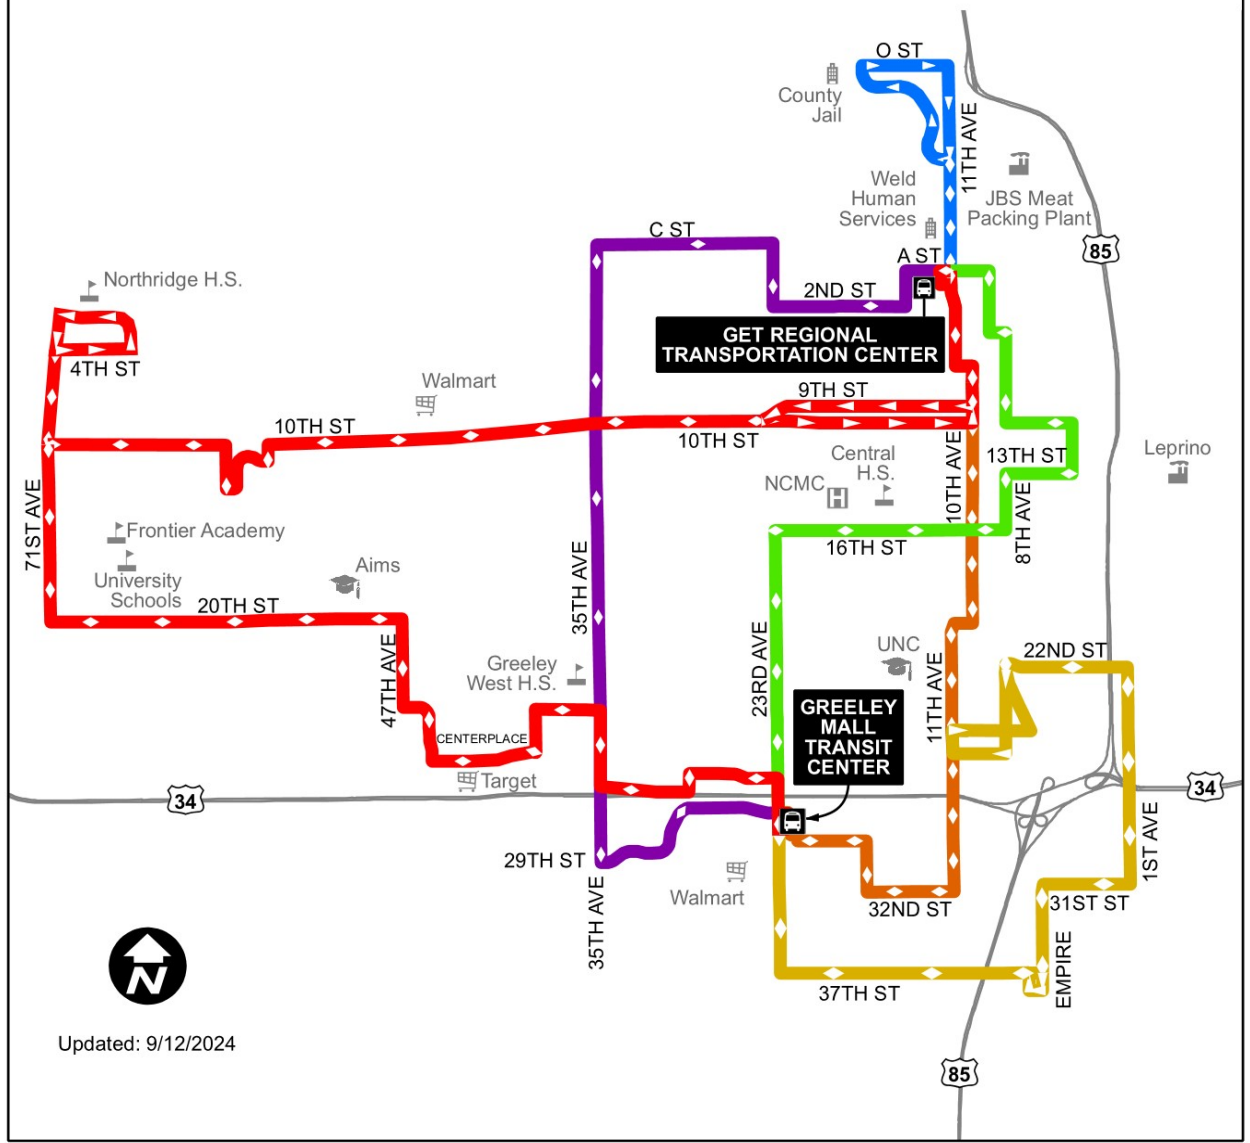

GRTC TO GREELEY MALL TIME STOPS

Greeley Regional Transportation Center	10th & Greeley RD	Grizzly & 71st Ave Northridge	20th St & Clubhouse Dr. Aims	Centerplace & 46th Ave Safeway	28th Ave & 27th St Hope Apts
1	2	3	4	5	6
6:05 AM	6:11 AM	6:27 AM	6:35 AM	6:38 AM	6:44 AM
6:35 AM	6:41 AM	6:57 AM	7:05 AM	7:08 AM	7:14 AM
7:05 AM	7:11 AM	7:27 AM	7:35 AM	7:38 AM	7:44 AM
7:35 AM	7:41 AM	7:57 AM	8:05 AM	8:08 AM	8:14 AM
8:05 AM	8:11 AM	8:27 AM	8:35 AM	8:38 AM	8:44 AM
8:35 AM	8:41 AM	8:57 AM	9:05 AM	9:08 AM	9:14 AM
9:05 AM	9:11 AM	9:27 AM	9:35 AM	9:38 AM	9:44 AM
9:35 AM	9:41 AM	9:57 AM	10:05 AM	10:08 AM	10:14 AM
10:05 AM	10:11 AM	10:27 AM	10:35 AM	10:38 AM	10:44 AM
10:35 AM	10:41 AM	10:57 AM	11:05 AM	11:08 AM	11:14 AM
11:05 AM	11:11 AM	11:27 AM	11:35 AM	11:38 AM	11:44 AM
11:35 AM	11:41 AM	11:57 AM	12:05 PM	12:08 PM	12:14 PM
12:05 PM	12:11 PM	12:27 PM	12:35 PM	12:38 PM	12:44 PM
12:35 PM	12:41 PM	12:57 PM	1:05 PM	1:08 PM	1:14 PM
1:05 PM	1:11 PM	1:27 PM	1:35 PM	1:38 PM	1:44 PM
1:35 PM	1:41 PM	1:57 PM	2:05 PM	2:08 PM	2:14 PM
2:05 PM	2:11 PM	2:27 PM	2:35 PM	2:38 PM	2:44 PM
2:35 PM	2:41 PM	2:57 PM	3:05 PM	3:08 PM	3:14 PM
3:05 PM	3:11 PM	3:27 PM	3:35 PM	3:38 PM	3:44 PM
3:35 PM	3:41 PM	3:57 PM	4:05 PM	4:08 PM	4:14 PM
4:05 PM	4:11 PM	4:27 PM	4:35 PM	4:38 PM	4:44 PM
4:35 PM	4:41 PM	4:57 PM	5:05 PM	5:08 PM	5:14 PM
5:05 PM	5:11 PM	5:27 PM	5:35 PM	5:38 PM	5:44 PM
5:35 PM	5:41 PM	5:57 PM	6:05 PM	6:08 PM	6:14 PM
6:05 PM	6:11 PM	6:27 PM	6:35 PM	6:38 PM	6:44 PM
6:35 PM	6:41 PM	6:57 PM	7:05 PM	7:08 PM	7:14 PM

● Stop with Multiple Routes
Allows for transfer to other bus lines. See other route information for stop times.

Map details include:

- Red dot: GET Regional Transportation Center (Transfer to: Routes 1, 4, 5, 6)
- Black circle: 1 (14th Ave & A St)
- Black circle: 8 (14th Ave & 2nd St)