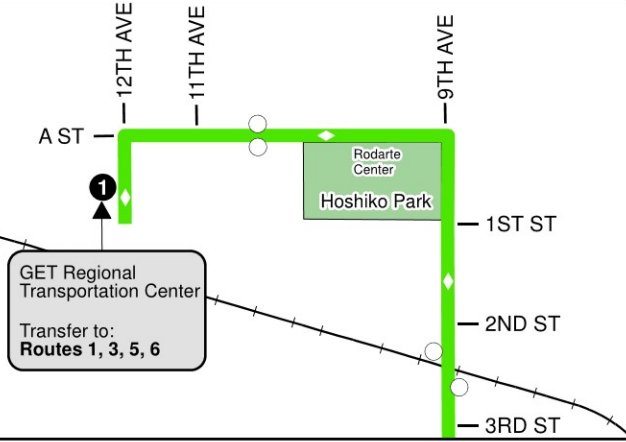

Updated: 9/12/2024

GET REGIONAL TRANSPORTATION CENTER >> NCMC >> GREELEY MALL

ROUTE 4

GET Regional Transportation Center
Transfer to:
Routes 1, 3, 5, 6

Greeley Mall Transit Center
Transfer to:
Routes 1, 2, 3, 5

970-350-9287
www.greeleyevanstransit.com

GRTC TO MALL TIME STOPS MALL TO GRTC TIME STOPS

Greeley Regional Transportation Center	4th Ave & 11th St CJ Archibeque Park	16th St & 18th Ave NCMC	23rd Ave & Reservoir Centennial Library	Greeley Mall Transfer Center	23rd Ave & Reservoir Rd St. Mary School	16th St & 18th Ave NCMC	4th Ave & 11th St CJ Archibeque Park
1	2	3	4	5	6	7	8
6:35 AM	6:41 AM	6:48 AM	6:52 AM	7:05 AM	7:07 AM	7:11 AM	7:18 AM
7:35 AM	7:41 AM	7:48 AM	7:52 AM	8:05 AM	8:07 AM	8:11 AM	8:18 AM
8:35 AM	8:41 AM	8:48 AM	8:52 AM	9:05 AM	9:07 AM	9:11 AM	9:18 AM
9:35 AM	9:41 AM	9:48 AM	9:52 AM	10:05 AM	10:07 AM	10:11 AM	10:18 AM
10:35 AM	10:41 AM	10:48 AM	10:52 AM	11:05 AM	11:07 AM	11:11 AM	11:18 AM
11:35 AM	11:41 AM	11:48 AM	11:52 AM	12:05 PM	12:07 PM	12:11 PM	12:18 PM
12:35 PM	12:41 PM	12:48 PM	12:52 PM	1:05 PM	1:07 PM	1:11 PM	1:18 PM
1:35 PM	1:41 PM	1:48 PM	1:52 PM	2:05 PM	2:07 PM	2:11 PM	2:18 PM
2:35 PM	2:41 PM	2:48 PM	2:52 PM	3:05 PM	3:07 PM	3:11 PM	3:18 PM
3:35 PM	3:41 PM	3:48 PM	3:52 PM	4:05 PM	4:07 PM	4:11 PM	4:18 PM
4:35 PM	4:41 PM	4:48 PM	4:52 PM	5:05 PM	5:07 PM	5:11 PM	5:18 PM
5:35 PM	5:41 PM	5:48 PM	5:52 PM	6:05 PM	6:07 PM	6:11 PM	6:18 PM
6:35 PM	6:41 PM	6:48 PM	6:52 PM	7:05 PM	7:07 PM	7:11 PM	7:18 PM

Indicates Saturday Times

MAP LEGEND TRANSIT CENTER ENLARGEMENT

- Bus Route
- Time Point Bus Stop
These bus stops correspond with the schedules above. Times shown are the estimated bus departures throughout the day.
- Regular Bus Stop
- Bus Stop Used by Multiple Routes
Allows for transfer to other bus lines. See other route information for stop times.