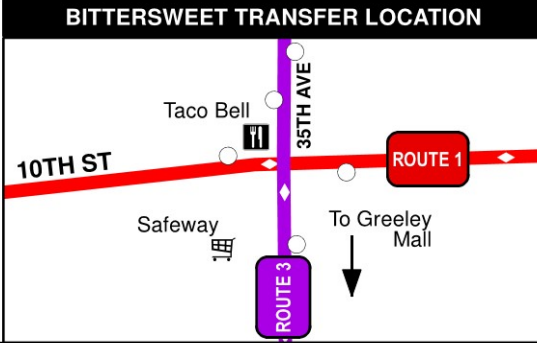

GET
Greeley - Evans Transit
GET THERE!

970-350-9287
www.greeleyevanstransit.com