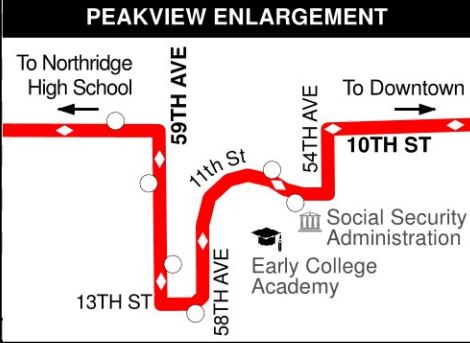

Indicates Saturday Times

GREELEY MALL TO GRTC TIME STOPS

Greeley Mall Transfer Center	27th St & 27th St Ln Birchwood	Centerplace & 46th Ave Chick-Fil-A	20th St & Clubhouse Dr. Aims	Grizzly & 71st Ave Northridge	10th St & 28th Ave Wilshire
7	8	9	10	11	12
6:05 AM	6:07 AM	6:13 AM	6:16 AM	6:25 AM	6:41 AM
6:35 AM	6:37 AM	6:43 AM	6:46 AM	6:55 AM	7:11 AM
7:05 AM	7:07 AM	7:13 AM	7:16 AM	7:25 AM	7:41 AM
7:35 AM	7:37 AM	7:43 AM	7:46 AM	7:55 AM	8:11 AM
8:05 AM	8:07 AM	8:13 AM	8:16 AM	8:25 AM	8:41 AM
8:35 AM	8:37 AM	8:43 AM	8:46 AM	8:55 AM	9:11 AM
9:05 AM	9:07 AM	9:13 AM	9:16 AM	9:25 AM	9:41 AM
9:35 AM	9:37 AM	9:43 AM	9:46 AM	9:55 AM	10:11 AM
10:05 AM	10:07 AM	10:13 AM	10:16 AM	10:25 AM	10:41 AM
10:35 AM	10:37 AM	10:43 AM	10:46 AM	10:55 AM	11:11 AM
11:05 AM	11:07 AM	11:13 AM	11:16 AM	11:25 AM	11:41 AM
11:35 AM	11:37 AM	11:43 AM	11:46 AM	11:55 AM	12:11 PM
12:05 PM	12:07 PM	12:13 PM	12:16 PM	12:25 PM	12:41 PM
12:35 PM	12:37 PM	12:43 PM	12:46 PM	12:55 PM	1:11 PM
1:05 PM	1:07 PM	1:13 PM	1:16 PM	1:25 PM	1:41 PM
1:35 PM	1:37 PM	1:43 PM	1:46 PM	1:55 PM	2:11 PM
2:05 PM	2:07 PM	2:13 PM	2:16 PM	2:25 PM	2:41 PM
2:35 PM	2:37 PM	2:43 PM	2:46 PM	2:55 PM	3:11 PM
3:05 PM	3:07 PM	3:13 PM	3:16 PM	3:25 PM	3:41 PM
3:35 PM	3:37 PM	3:43 PM	3:46 PM	3:55 PM	4:11 PM
4:05 PM	4:07 PM	4:13 PM	4:16 PM	4:25 PM	4:41 PM
4:35 PM	4:37 PM	4:43 PM	4:46 PM	4:55 PM	5:11 PM
5:05 PM	5:07 PM	5:13 PM	5:16 PM	5:25 PM	5:41 PM
5:35 PM	5:37 PM	5:43 PM	5:46 PM	5:55 PM	6:11 PM
6:05 PM	6:07 PM	6:13 PM	6:16 PM	6:25 PM	6:41 PM
6:35 PM	6:37 PM	6:43 PM	6:46 PM	6:55 PM	7:11 PM
7:05 PM	7:07 PM	7:13 PM	7:16 PM	7:25 PM	7:41 PM

Indicates Saturday Times

GET REGIONAL TRANSPORTATION CENTER >> NORTHRIDGE HS >> AIMS >> GREELEY WEST HS >> GREELEY MALL

GET
Greeley - Evans Transit
GET THERE!

970-350-9287
www.greeleyevanstransit.com

ROUTE 2