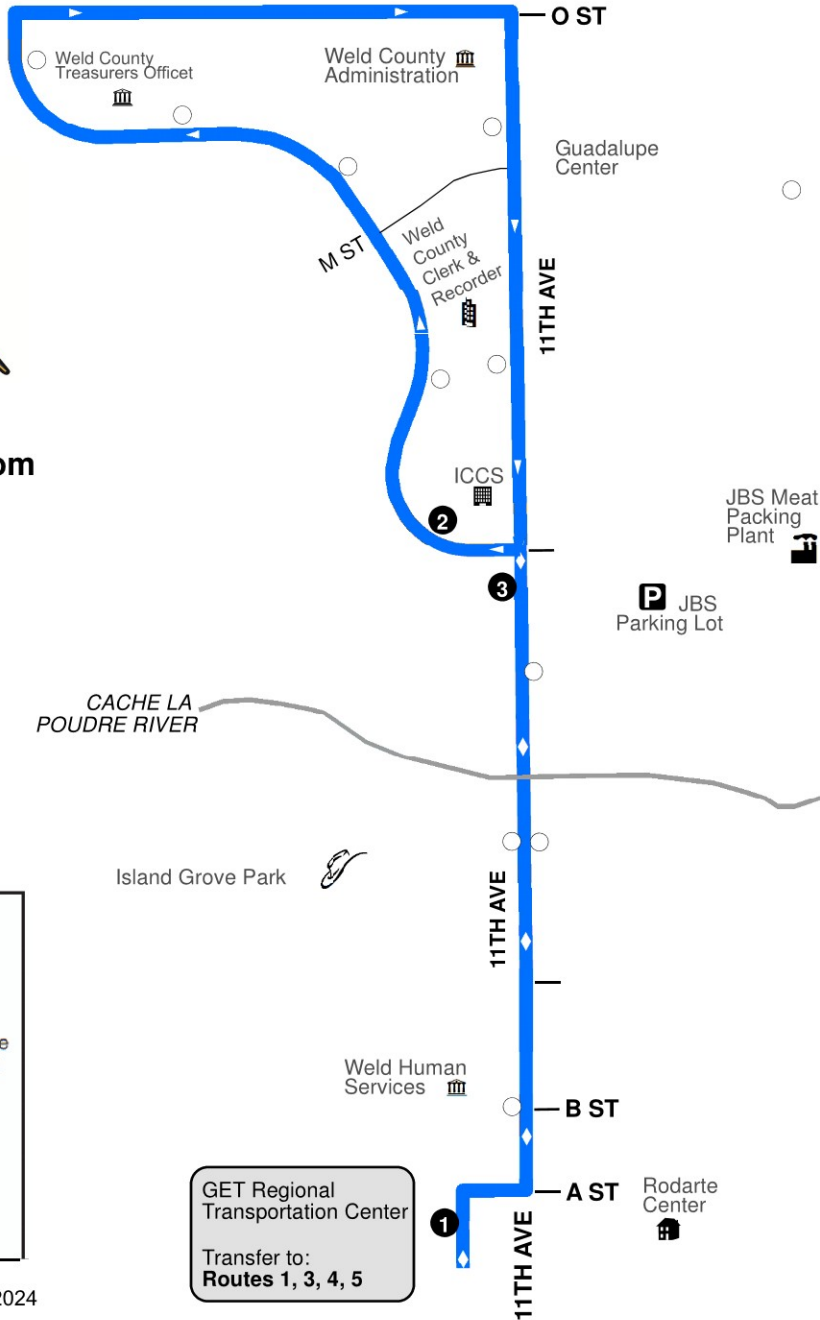

GET Regional Transportation Center
Transfer to:
Routes 1, 3, 4, 5

Greeley Regional Transportation Center	H St & 11th Ave ICCS	11th Ave & H St ICCS
1	2	3
-	5:58 AM	6:00 AM
6:15 AM	6:18 AM	6:20 AM
6:35 AM	6:38 AM	6:40 AM
6:55 AM	6:58 AM	7:00 AM
7:15 AM	7:18 AM	7:20 AM
7:35 AM	7:38 AM	7:40 AM
7:55 AM	7:58 AM	8:00 AM
8:15 AM	8:18 AM	8:20 AM
8:35 AM	8:38 AM	8:40 AM
8:55 AM	8:58 AM	9:00 AM
9:15 AM	9:18 AM	9:20 AM
9:35 AM	9:38 AM	9:40 AM
9:55 AM	9:58 AM	10:00 AM
10:15 AM	10:18 AM	10:20 AM
10:35 AM	10:38 AM	10:40 AM
10:55 AM	10:58 AM	11:00 AM
11:15 AM	11:18 AM	11:20 AM
11:35 AM	11:38 AM	11:40 AM
11:55 AM	11:58 AM	12:00 PM
12:15 PM	12:18 PM	12:20 PM
12:35 PM	12:38 PM	12:40 PM
12:55 PM	12:58 PM	1:00 PM
1:15 PM	1:18 PM	1:20 PM
1:35 PM	1:38 PM	1:40 PM
1:55 PM	1:58 PM	2:00 PM
2:15 PM	2:18 PM	2:20 PM
2:35 PM	2:38 PM	2:40 PM
2:55 PM	2:58 PM	3:00 PM
3:15 PM	3:18 PM	3:20 PM
3:35 PM	3:38 PM	3:40 PM
3:55 PM	3:58 PM	4:00 PM
4:15 PM	4:18 PM	4:20 PM
4:35 PM	4:38 PM	4:40 PM
4:55 PM	4:58 PM	5:00 PM
5:15 PM	5:18 PM	5:20 PM
5:35 PM	5:38 PM	5:40 PM
6:05 PM	6:08 PM	6:10 PM
6:35 PM	6:38 PM	6:40 PM
7:05 PM	7:08 PM	7:10 PM
7:35 PM	7:38 PM	7:40 PM
8:05 PM	8:08 PM	8:10 PM

Monday - Friday

Greeley Regional Transportation Center	H St & 11th Ave ICCS	11th Ave & H St ICCS
1	2	3
-	6:50 AM	6:52 AM
7:05 AM	7:08 AM	7:12 AM
7:35 AM	7:38 AM	7:42 AM
8:05 AM	8:08 AM	8:12 AM
8:35 AM	8:38 AM	8:42 AM
9:05 AM	9:08 AM	9:12 AM
9:35 AM	9:38 AM	9:42 AM
10:05 AM	10:08 AM	10:12 AM
10:35 AM	10:38 AM	10:42 AM
11:05 AM	11:08 AM	11:12 AM
11:35 AM	11:38 AM	11:42 AM
12:05 PM	12:08 PM	12:12 PM
12:35 PM	12:38 PM	12:42 PM
1:05 PM	1:08 PM	1:12 PM
1:35 PM	1:38 PM	1:42 PM
2:05 PM	2:08 PM	2:12 PM
2:35 PM	2:38 PM	2:42 PM
3:05 PM	3:08 PM	3:12 PM
3:35 PM	3:38 PM	3:42 PM
4:05 PM	4:08 PM	4:12 PM
4:35 PM	4:38 PM	4:42 PM
5:05 PM	5:08 PM	5:12 PM
5:35 PM	5:38 PM	5:42 PM
6:05 PM	6:08 PM	6:12 PM

Indicates Saturday Times