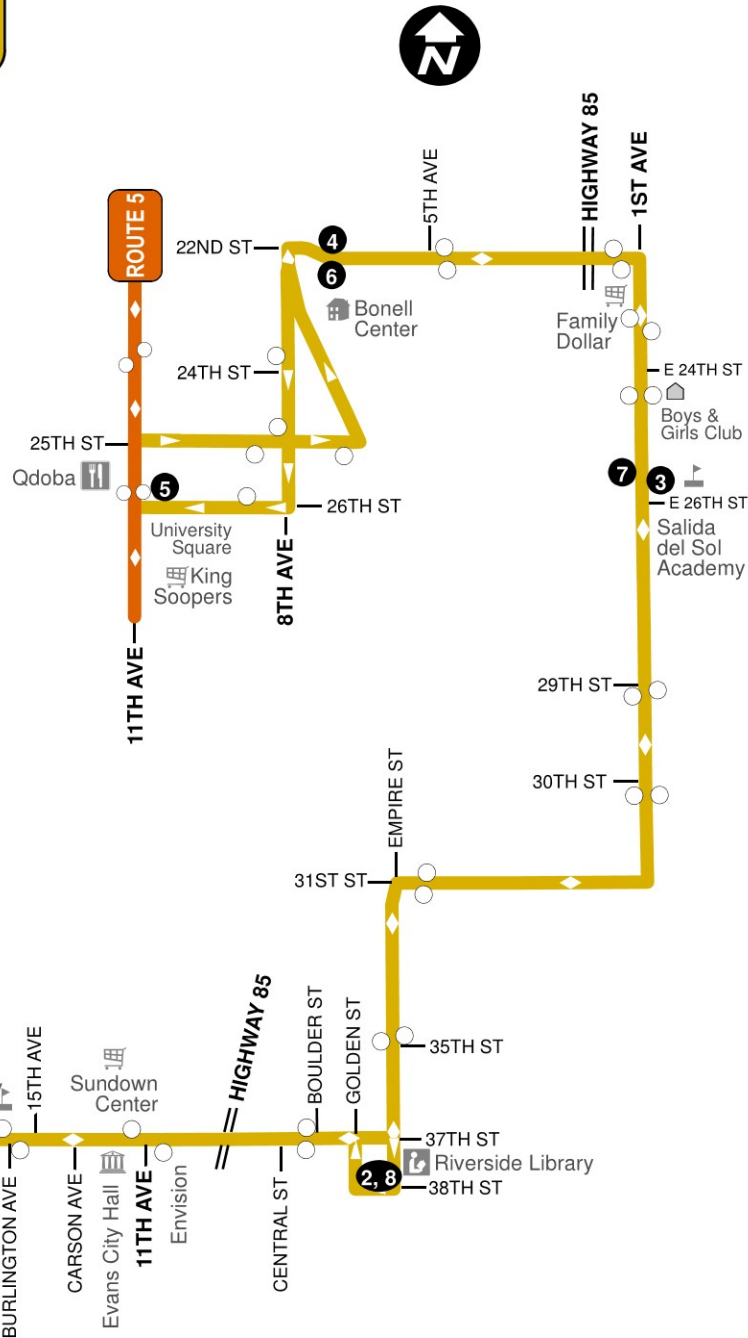

Indicates Saturday Times

GET REGIONAL TRANSPORTATION CENTER >> NORTHRIDGE HS >> AIMS >> GREELEY WEST HS >> GREELEY MALL

GET
Greeley - Evans Transit
GET THERE!

970-350-9287
www.greeleyevanstransit.com

ROUTE 2

Map Legend

Bus Route

1 Time Point Bus Stop
These bus stops correspond with the schedules to the right. Times shown are estimated bus departures.

Regular Bus Stop

NORTHBOUND TIME STOPS				SOUTHBOUND TIME STOPS			
Greeley Mall Transfer Center	38th St & Empire Riverside Library	1st Ave & 24th St Boys and Girls Club	22nd St & 8th Ave Bonell Senior Living	26th St & 11th Ave Route 5 Transfer Point	22nd St & 8th Ave Bonell Senior Living	1st Ave & 24th St Boys and Girls Club	38th St & Empire Riverside Library
1	2	3	4	5	6	7	8
-	-	-	-	6:35 AM	6:39 AM	6:43 AM	6:48 AM
7:05 AM	7:15 AM	7:20 AM	7:25 AM	7:35 AM	7:39 AM	7:43 AM	7:48 AM
8:05 AM	8:15 AM	8:20 AM	8:25 AM	8:35 AM	8:39 AM	8:43 AM	8:48 AM
9:05 AM	9:15 AM	9:20 AM	9:25 AM	9:35 AM	9:39 AM	9:43 AM	9:48 AM
10:05 AM	10:15 AM	10:20 AM	10:25 AM	10:35 AM	10:39 AM	10:43 AM	10:48 AM
11:05 AM	11:15 AM	11:20 AM	11:25 AM	11:35 AM	11:39 AM	11:43 AM	11:48 AM
12:05 PM	12:15 PM	12:20 PM	12:25 PM	12:35 PM	12:39 PM	12:43 PM	12:48 PM
1:05 PM	1:15 PM	1:20 PM	1:25 PM	1:35 PM	1:39 PM	1:43 PM	1:48 PM
2:05 PM	2:15 PM	2:20 PM	2:25 PM	2:35 PM	2:39 PM	2:43 PM	2:48 PM
3:05 PM	3:15 PM	3:20 PM	3:25 PM	3:35 PM	3:39 PM	3:43 PM	3:48 PM
4:05 PM	4:15 PM	4:20 PM	4:25 PM	4:35 PM	4:39 PM	4:43 PM	4:48 PM
5:05 PM	5:15 PM	5:20 PM	5:25 PM	5:35 PM	5:39 PM	5:43 PM	5:48 PM
6:05 PM	6:15 PM	6:20 PM	6:25 PM	6:35 PM	6:39 PM	6:43 PM	6:48 PM
7:05 PM	7:15 PM	7:20 PM	7:25 PM	-	-	-	-