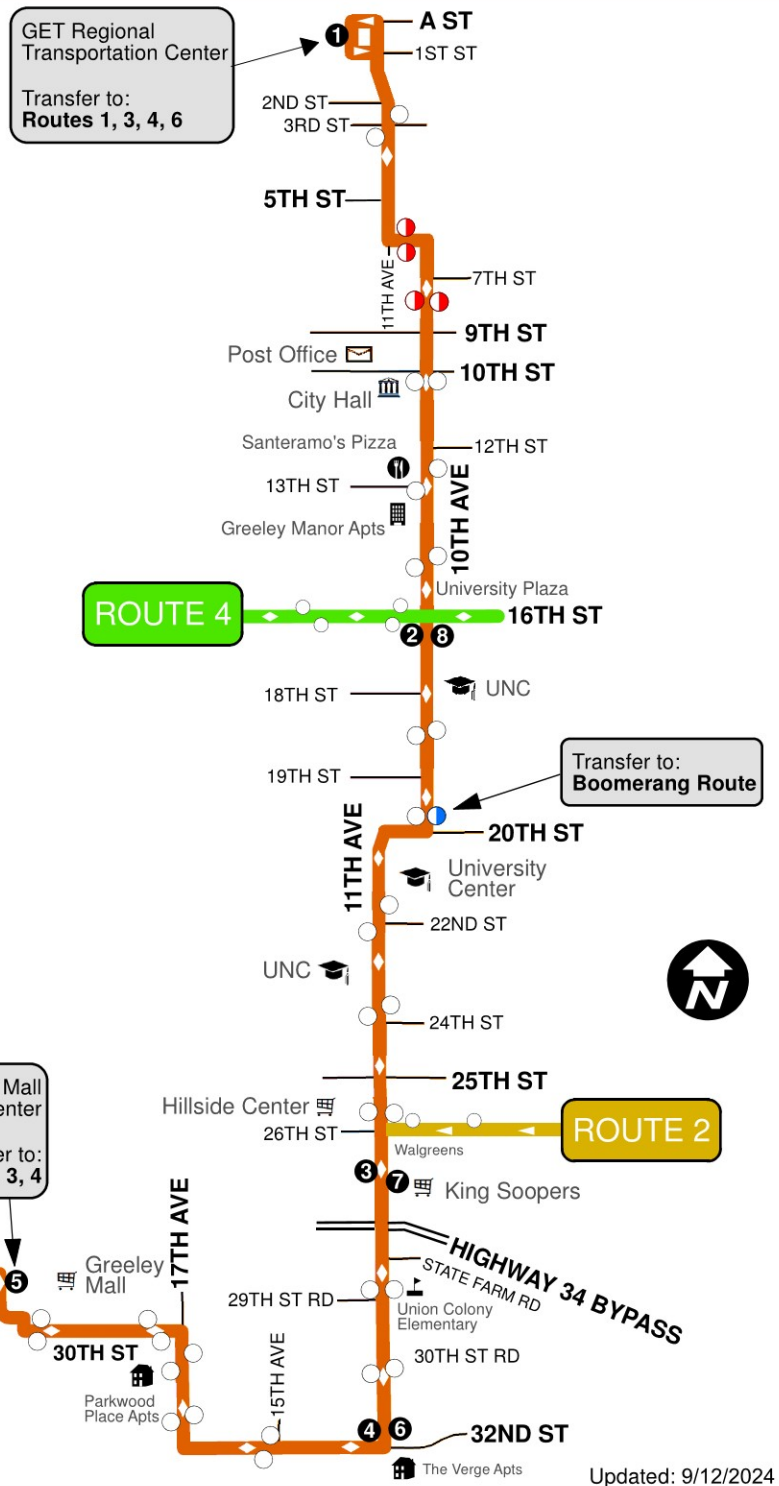

Stop with Multiple Routes

Allows for transfer to other bus lines. See other route information for stop times.

SOUTHBOUND TIME STOPS				NORTHBOUND TIME STOPS				SATURDAY TIME STOPS			
Greeley Regional Transportation Center	10th Ave and 16th St.	11th Ave & 27th St University Square	11th Ave & 32nd St The Grove	Greeley Mall Transfer Center	11th Ave & 32nd St The Grove	11th Ave & 26th St University Square	10th Ave and 16th St.	Greeley Regional Transportation Center	10th Ave and 16th St.	11th Ave & 27th St University Square	11th Ave & 32nd St The Grove
1	2	3	4	5	6	7	8	1	2	3	4
6:15 AM	6:22 AM	6:27 AM	6:29 AM	6:45 AM	6:49 AM	6:52 AM	6:58 AM	7:05 AM	7:12 AM	7:17 AM	7:19 AM
6:35 AM	6:42 AM	6:47 AM	6:49 AM	7:05 AM	7:09 AM	7:12 AM	7:18 AM	7:35 AM	7:42 AM	7:47 AM	7:49 AM
6:55 AM	7:02 AM	7:07 AM	7:09 AM	7:25 AM	7:29 AM	7:32 AM	7:38 AM	8:05 AM	8:12 AM	8:17 AM	8:19 AM
7:15 AM	7:22 AM	7:27 AM	7:29 AM	7:45 AM	7:49 AM	7:52 AM	7:58 AM	8:35 AM	8:42 AM	8:47 AM	8:49 AM
7:35 AM	7:42 AM	7:47 AM	7:49 AM	8:05 AM	8:09 AM	8:12 AM	8:18 AM	9:05 AM	9:12 AM	9:17 AM	9:19 AM
7:55 AM	8:02 AM	8:07 AM	8:09 AM	8:25 AM	8:29 AM	8:32 AM	8:38 AM	9:35 AM	9:42 AM	9:47 AM	9:49 AM
8:15 AM	8:22 AM	8:27 AM	8:29 AM	8:45 AM	8:49 AM	8:52 AM	8:58 AM	10:05 AM	10:12 AM	10:17 AM	10:19 AM
8:35 AM	8:42 AM	8:47 AM	8:49 AM	9:05 AM	9:09 AM	9:12 AM	9:18 AM	10:35 AM	10:42 AM	10:47 AM	10:49 AM
8:55 AM	9:02 AM	9:07 AM	9:09 AM	9:25 AM	9:29 AM	9:32 AM	9:38 AM	11:05 AM	11:12 AM	11:17 AM	11:19 AM
9:15 AM	9:22 AM	9:27 AM	9:29 AM	9:45 AM	9:49 AM	9:52 AM	9:58 AM	11:35 AM	11:42 AM	11:47 AM	11:49 AM
9:35 AM	9:42 AM	9:47 AM	9:49 AM	10:05 AM	10:09 AM	10:12 AM	10:18 AM	12:05 PM	12:12 PM	12:17 PM	12:19 PM
9:55 AM	10:02 AM	10:07 AM	10:09 AM	10:25 AM	10:29 AM	10:32 AM	10:38 AM	12:35 PM	12:42 PM	12:47 PM	12:49 PM
10:15 AM	10:22 AM	10:27 AM	10:29 AM	10:45 AM	10:49 AM	10:52 AM	10:58 AM	1:05 PM	1:12 PM	1:17 PM	1:19 PM
10:35 AM	10:42 AM	10:47 AM	10:49 AM	11:05 AM	11:09 AM	11:12 AM	11:18 AM	1:35 PM	1:42 PM	1:47 PM	1:49 PM
10:55 AM	11:02 AM	11:07 AM	11:09 AM	11:25 AM	11:29 AM	11:32 AM	11:38 AM	2:05 PM	2:12 PM	2:17 PM	2:19 PM
11:15 AM	11:22 AM	11:27 AM	11:29 AM	11:45 AM	11:49 AM	11:52 AM	11:58 AM	2:35 PM	2:42 PM	2:47 PM	2:49 PM
11:35 AM	11:42 AM	11:47 AM	11:49 AM	12:05 PM	12:09 PM	12:12 PM	12:18 PM	3:05 PM	3:12 PM	3:17 PM	3:19 PM
11:55 AM	12:02 PM	12:07 PM	12:09 PM	12:25 PM	12:29 PM	12:32 PM	12:38 PM	3:35 PM	3:42 PM	3:47 PM	3:49 PM
12:15 PM	12:22 PM	12:27 PM	12:29 PM	12:45 PM	12:49 PM	12:52 PM	12:58 PM	4:05 PM	4:12 PM	4:17 PM	4:19 PM
12:35 PM	12:42 PM	12:47 PM	12:49 PM	1:05 PM	1:09 PM	1:12 PM	1:18 PM	4:35 PM	4:42 PM	4:47 PM	4:49 PM
12:55 PM	1:02 PM	1:07 PM	1:09 PM	1:25 PM	1:29 PM	1:32 PM	1:38 PM	5:05 PM	5:12 PM	5:17 PM	5:19 PM
1:15 PM	1:22 PM	1:27 PM	1:29 PM	1:45 PM	1:49 PM	1:52 PM	1:58 PM	Indicates Saturday Times			
1:35 PM	1:42 PM	1:47 PM	1:49 PM	2:05 PM	2:09 PM	2:12 PM	2:18 PM	Greeley Mall Transfer Center	11th Ave & 32nd St The Grove	11th Ave & 26th St University Square	10th Ave and 16th St.
1:55 PM	2:02 PM	2:07 PM	2:09 PM	2:25 PM	2:29 PM	2:32 PM	2:38 PM	5	6	7	8
2:15 PM	2:22 PM	2:27 PM	2:29 PM	2:45 PM	2:49 PM	2:52 PM	2:58 PM	7:35 AM	7:39 AM	7:42 AM	7:48 AM
2:35 PM	2:42 PM	2:47 PM	2:49 PM	3:05 PM	3:09 PM	3:12 PM	3:18 PM	8:05 AM	8:09 AM	8:12 AM	8:18 AM
2:55 PM	3:02 PM	3:07 PM	3:09 PM	3:25 PM	3:29 PM	3:32 PM	3:38 PM	8:35 AM	8:39 AM	8:42 AM	8:48 AM
3:15 PM	3:22 PM	3:27 PM	3:29 PM	3:45 PM	3:49 PM	3:52 PM	3:58 PM	9:05 AM	9:09 AM	9:12 AM	9:18 AM
3:35 PM	3:42 PM	3:47 PM	3:49 PM	4:05 PM	4:09 PM	4:12 PM	4:18 PM	9:35 AM	9:39 AM	9:42 AM	9:48 AM
3:55 PM	4:02 PM	4:07 PM	4:09 PM	4:25 PM	4:29 PM	4:32 PM	4:38 PM	10:05 AM	10:09 AM	10:12 AM	10:18 AM
4:15 PM	4:22 PM	4:27 PM	4:29 PM	4:45 PM	4:49 PM	4:52 PM	4:58 PM	10:35 AM	10:39 AM	10:42 AM	10:48 AM
4:35 PM	4:42 PM	4:47 PM	4:49 PM	5:05 PM	5:09 PM	5:12 PM	5:18 PM	11:05 AM	11:09 AM	11:12 AM	11:18 AM
4:55 PM	5:02 PM	5:07 PM	5:09 PM	5:25 PM	5:29 PM	5:32 PM	5:38 PM	11:35 AM	11:39 AM	11:42 AM	11:48 AM
5:15 PM	5:22 PM	5:27 PM	5:29 PM	5:45 PM	5:49 PM	5:52 PM	5:58 PM	12:05 PM	12:09 PM	12:12 PM	12:18 PM
5:35 PM	5:42 PM	5:47 PM	5:49 PM	6:05 PM	6:09 PM	6:12 PM	6:18 PM	12:35 PM	12:39 PM	12:42 PM	12:48 PM
6:05 PM	6:12 PM	6:17 PM	6:19 PM	6:35 PM	6:39 PM	6:42 PM	6:48 PM	1:05 PM	1:09 PM	1:12 PM	1:18 PM
6:35 PM	6:42 PM	6:47 PM	6:49 PM	7:05 PM	7:09 PM	7:12 PM	7:18 PM	1:35 PM	1:39 PM	1:42 PM	1:48 PM