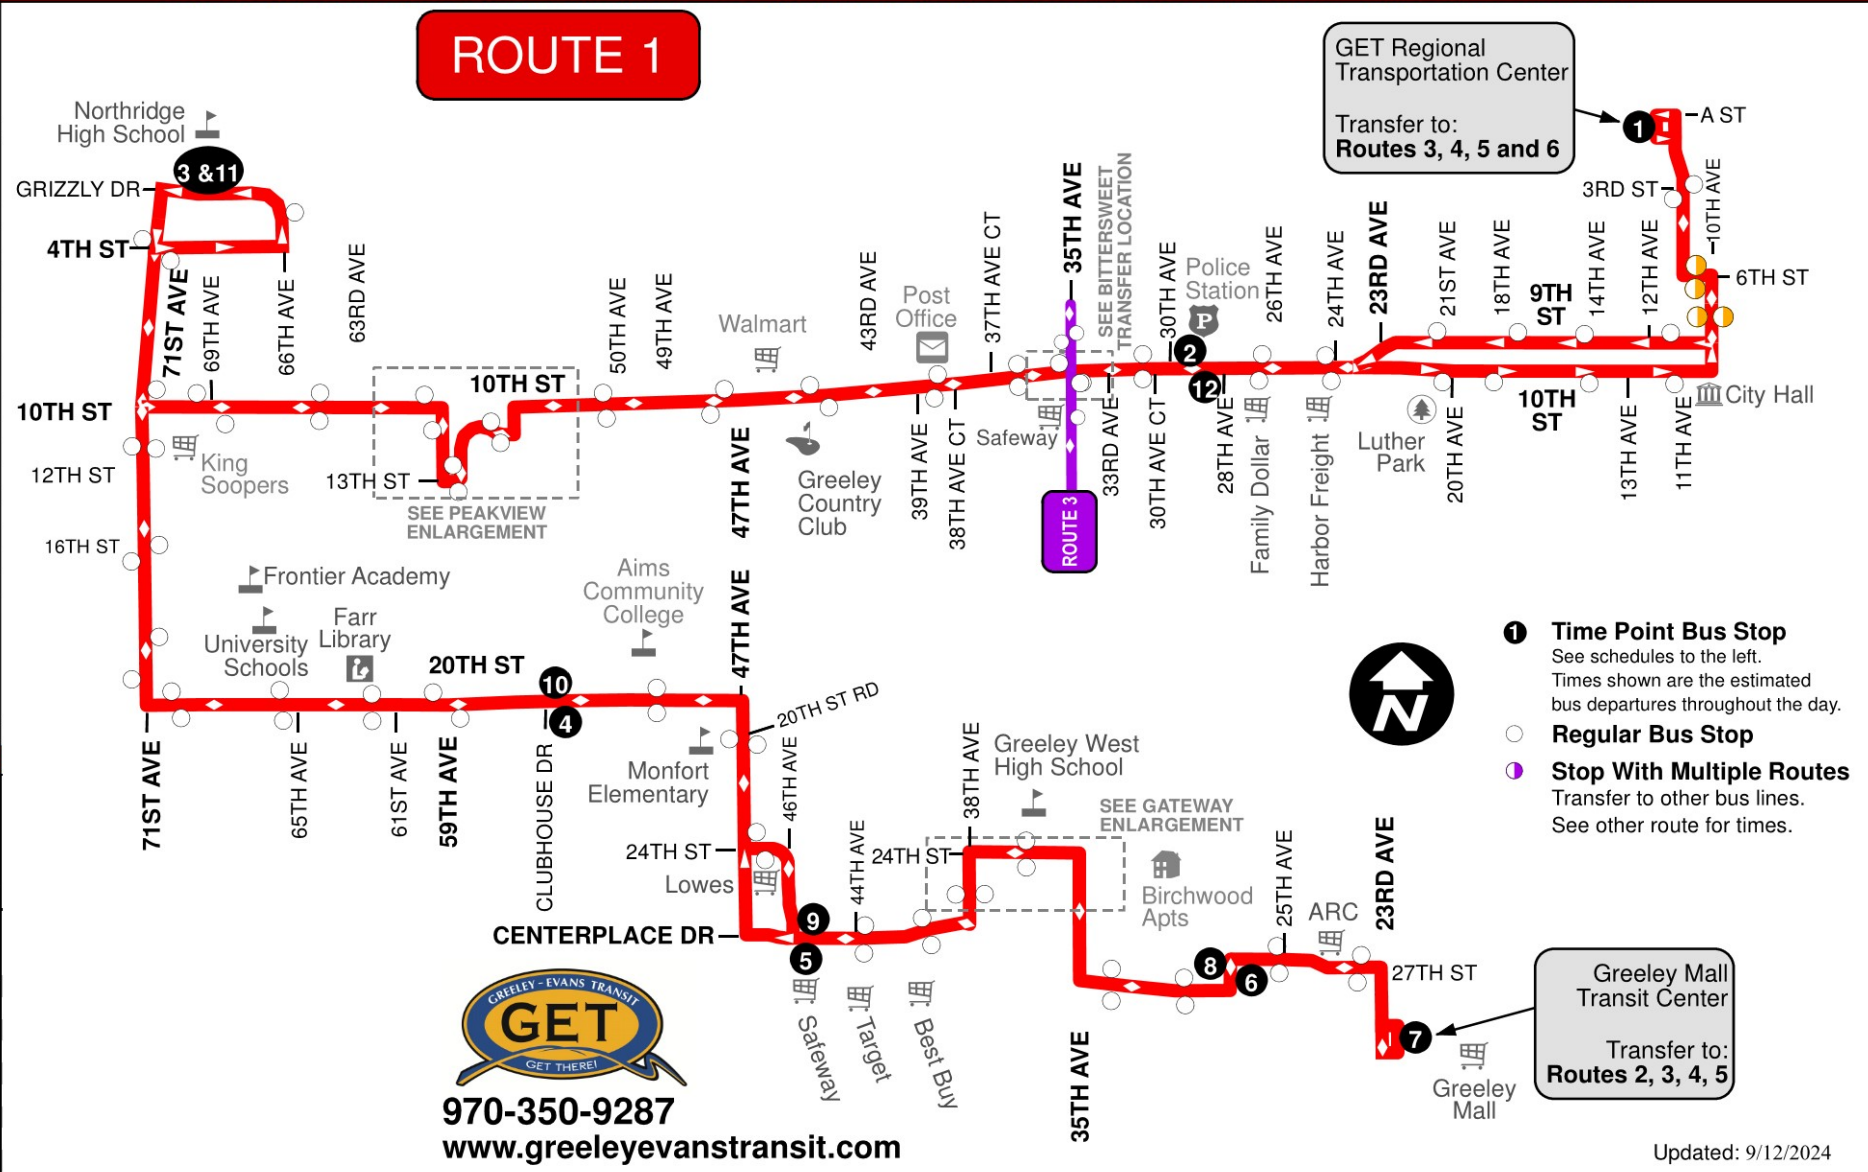

Indicates Saturday Times

GET REGIONAL TRANSPORTATION CENTER >> NORTHRIDGE HS >> AIMS >> GREELEY WEST HS >> GREELEY MALL