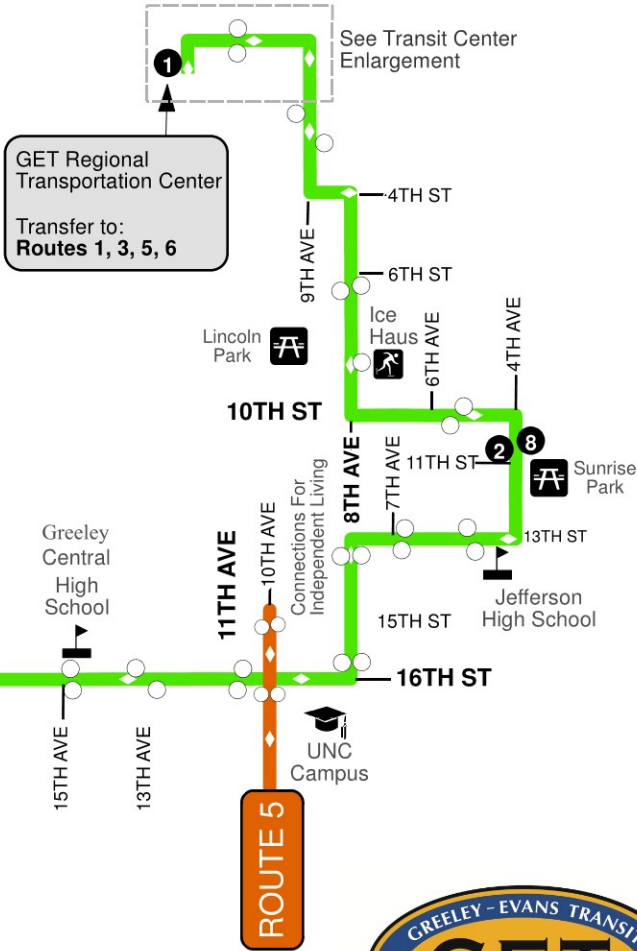

Greeley Regional Transportation Center	2nd St & 18th Ave Pine Meadows	C St & 35th Ave Friendly Village	35th Ave & 24th St Greeley West High	Greeley Mall Transfer Center	35th Ave & 24th St Greeley West High	C St & 35th Ave Friendly Village	14th Ave & 1st St Island Grove
1	2	3	4	5	6	7	8
6:35 AM	6:39 AM	6:43 AM	6:51 AM	7:05 AM	7:12 AM	7:20 AM	7:24 AM
7:35 AM	7:39 AM	7:43 AM	7:51 AM	8:05 AM	8:12 AM	8:20 AM	8:24 AM
8:35 AM	8:39 AM	8:43 AM	8:51 AM	9:05 AM	9:12 AM	9:20 AM	9:24 AM
9:35 AM	9:39 AM	9:43 AM	9:51 AM	10:05 AM	10:12 AM	10:20 AM	10:24 AM
10:35 AM	10:39 AM	10:43 AM	10:51 AM	11:05 AM	11:12 AM	11:20 AM	11:24 AM
11:35 AM	11:39 AM	11:43 AM	11:51 AM	12:05 PM	12:12 PM	12:20 PM	12:24 PM
12:35 PM	12:39 PM	12:43 PM	12:51 PM	1:05 PM	1:12 PM	1:20 PM	1:24 PM
1:35 PM	1:39 PM	1:43 PM	1:51 PM	2:05 PM	2:12 PM	2:20 PM	2:24 PM
2:35 PM	2:39 PM	2:43 PM	2:51 PM	3:05 PM	3:12 PM	3:20 PM	3:24 PM
3:35 PM	3:39 PM	3:43 PM	3:51 PM	4:05 PM	4:12 PM	4:20 PM	4:24 PM
4:35 PM	4:39 PM	4:43 PM	4:51 PM	5:05 PM	5:12 PM	5:20 PM	5:24 PM
5:35 PM	5:39 PM	5:43 PM	5:51 PM	6:05 PM	6:12 PM	6:20 PM	6:24 PM
6:35 PM	6:39 PM	6:43 PM	6:51 PM	7:05 PM	7:12 PM	7:20 PM	7:24 PM

● Stop with Multiple Routes
Allows for transfer to other bus lines. See other route information for stop times.

Map details include:

- Red dot: GET Regional Transportation Center (Transfer to: Routes 1, 4, 5, 6)
- Black circle: 1 (14th Ave & A St)
- Black circle: 8 (14th Ave & 2nd St)

Updated: 9/12/2024

GET REGIONAL TRANSPORTATION CENTER >> NCMC >> GREELEY MALL

ROUTE 4

GET Regional Transportation Center
Transfer to:
Routes 1, 3, 5, 6

Greeley Mall Transit Center
Transfer to:
Routes 1, 2, 3, 5